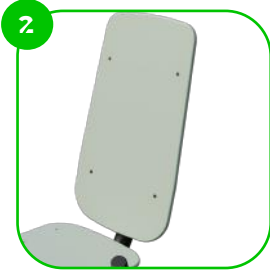

The seats and backrests are made of strong HDPE material. Which is fully heat, moisture and UV resistant.