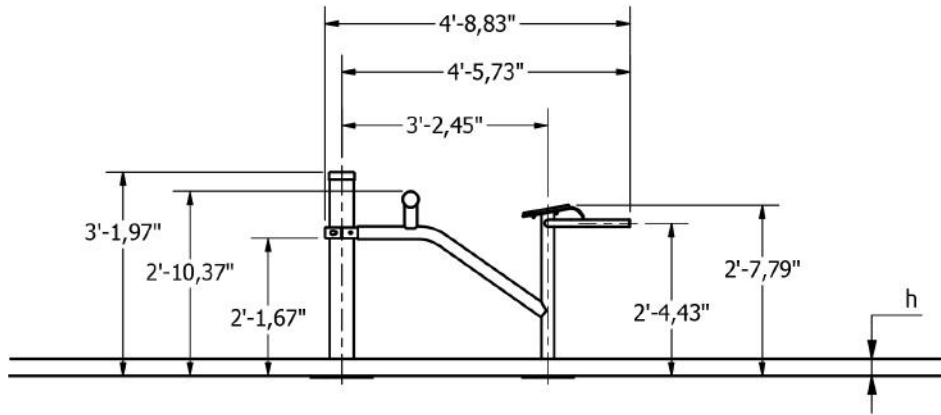

### Attributes

Product code	1-1-050
Certificate	EN 16630, ASTM F3101
Age group	14 + years
Capacity	1 person
Max. weight load	218.26 lbs
Type	Fitness
Difficulty level	Easy

## Plan View

## Technical specification

Safety surface area	Around 4.92 ft radius
Net weight	59.52 lbs
Material	S235
Critic fall height	31.5"
Color options	
For more color options, discuss with your sales representative.	