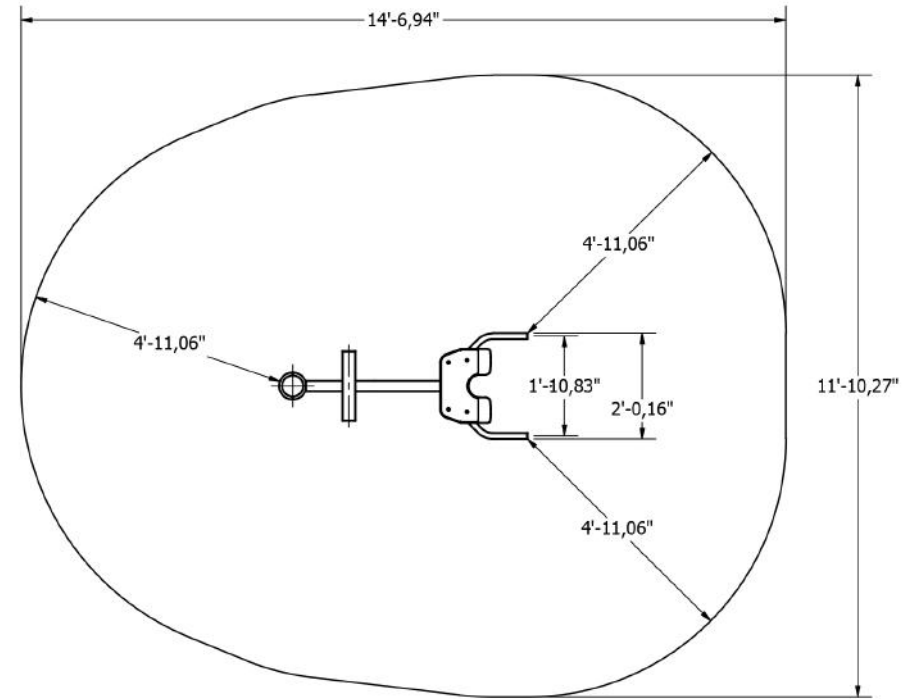

### Attributes

Product code	1-1-050
Certificate	EN 16630, ASTM F3101
Age group	14 + years
Capacity	1 person
Max. weight load	218.26 lbs
Type	Fitness
Difficulty level	Easy

## Side View

## Plan View

## Technical specification

Safety surface area	Around 4.92 ft radius
Net weight	59.52 lbs
Material	S235
Critic fall height	31.5"
Color options	
For more color options, discuss with your sales representative.	