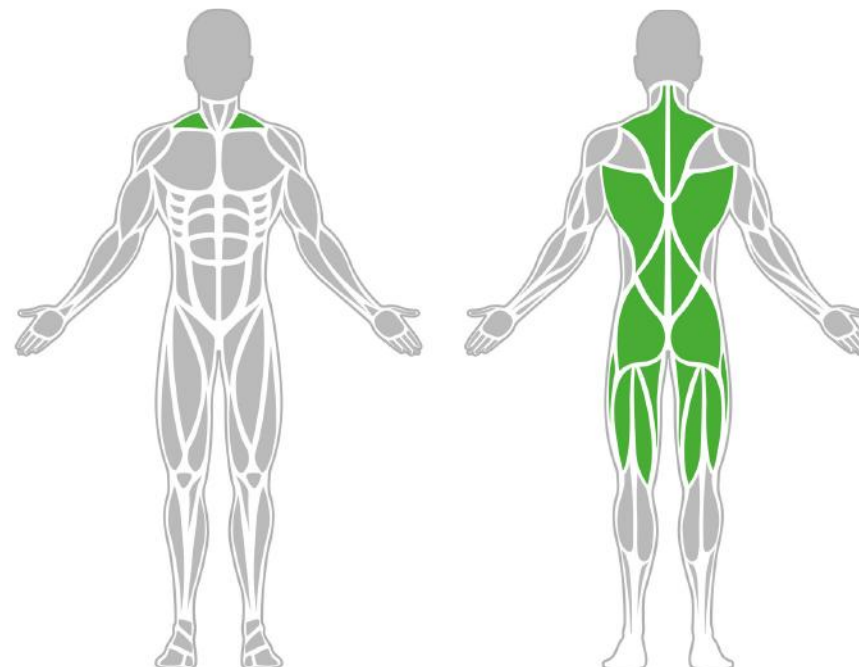

## Muscle Groups Focus

### Back Trainer

The back muscle trainer is specifically designed to effectively train the muscles of the back. Back training is a constant necessity for beginners and experienced exercisers alike, which is why a suitable fitness tool such as this back muscle strengthener is important for their regular training.

### Attributes

Product code	1-1-050
Certificate	EN 16630, ASTM F3101
Age group	14 + years
Capacity	1 person
Max. weight load	218.26 lbs
Type	Fitness
Difficulty level	Easy

## Side View