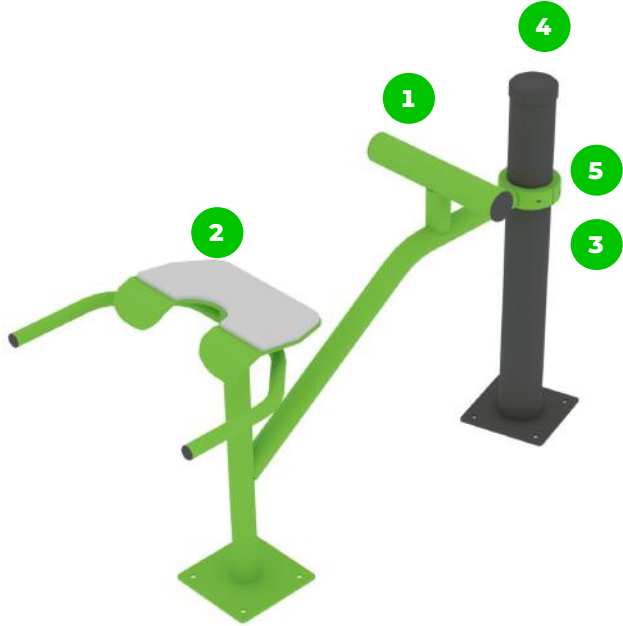

Material specification

The element is made of high quality S235 steel, which has been cleaned via sandblasting. A corrosion resistant powder coating finish is then applied. Also available with galvanized surface for even greater protection and longevity!