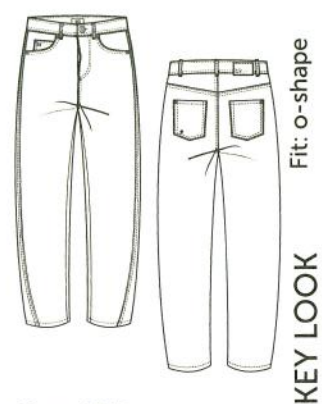

Article: 9389 Flower Denim

65% Cotton
22% Viscose
13% Polyester

11 oz

Hanni 7/8
Style 505378
Price 67179071,69
076229
LH/FW/SL 30/40/70