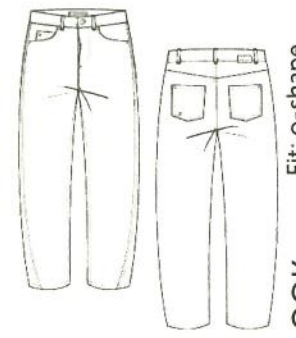

Fit: wide leg

**Sena P**  
Style 202671  
Price 063169067.65  
073219  
LH/FW/SL 28/64/83

Fit: wide leg

KEY LOOK

**Sventy Crop**  
Style 202623  
Price 055149059.57  
063189  
LH/FW/SL 27.5/64/75

Fit: o-shape