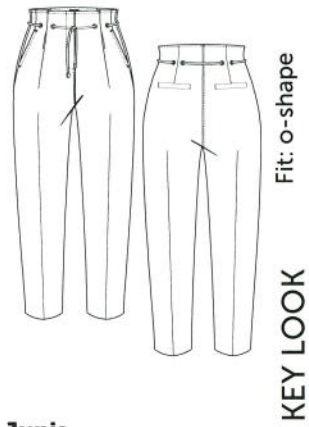

Fit: o-shape
KEY LOOK

Junis
Style 5325
Price 074199078.76
083249
LH/FW/SL 35/34/74