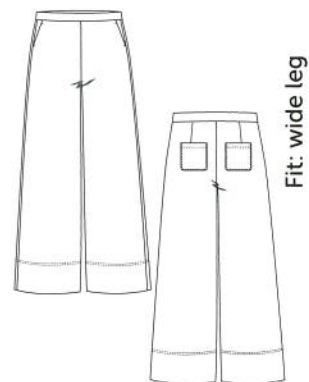

Fit: wide leg

Palina 6/8 Sport
Style 509168
Price 074199078.76
083249
LH/FW/SL 27/64/66