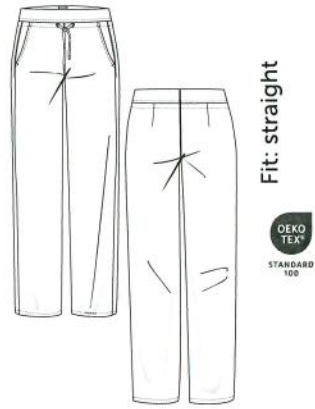

76% Polyamide
24% Elastane

Fit: straight

Candice Straight
Style 2057
Price 059159063.61
066198
LH/FW/SL 25/47/83