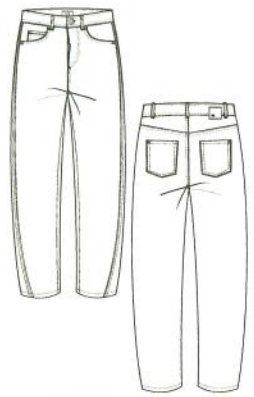

 RAFFAELLO ROSSI

PREMIUM DENIM

Article: 6207 Ecrú Zebra Denim Foil

98% Cotton  
2% Elastane

8 oz

Fit: o-shape

KEY LOOK

**Hanni 7/8**