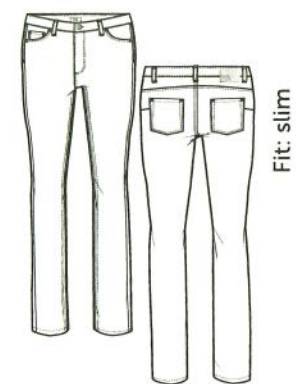

Article: 9404 Coloured Denim

89% Cotton  
9% Elastomultiester  
2% Elastane

garment dyed

**Vic Bootleg**  
Style 20812  
Price 55149059,57  
063189  
LH/FW/SL 25/46/75

**Suzy**  
Style 54704  
Price 55149059,57  
063189  
LH/FW/SL 24/33/74