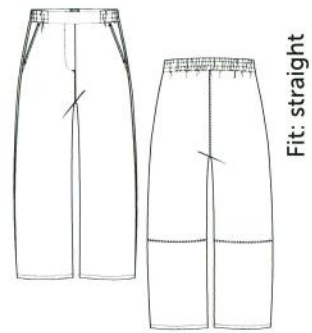

Article: 8006 Washed Leather

47% Polyurethane
48% Viscose
5% Other Fibers

Fit: straight