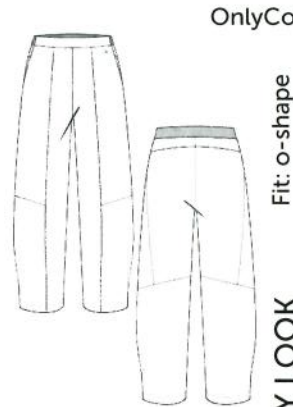

Fit: relaxed

**Clia**  
Style 5095  
Price 059159063.61  
066198  
LH/FW/SL 27/32/74

Fit: straight

**Cosmea**  
Style 5070  
Price 055149059.57  
063189  
LH/FW/SL 27/54/83

OnlyCol.:

Fit: straight

**Cosmea DB**  
Style 50701  
Price 063169067.65  
073219  
LH/FW/SL 27/58/83

Fit: o-shape

**Hale 7/8**  
Style 24462  
Price 067179071.69  
076229  
LH/FW/SL 31/50/68

Fit: relaxed

**Ira 7/8**  
Style 206278  
Price 055149059.57  
063189  
LH/FW/SL 30/36/70

Fit: relaxed

**Grazia**  
Style 16051  
Price 033089037.35  
039119  
LG 60.5