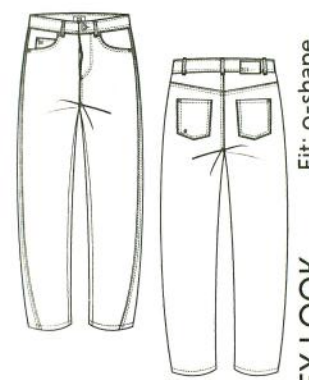

Hanni 7/8
Style 505378
Price 63169067,65
073219
LH/FW/SL 30/40/68

KEY LOOK

LS limited stock