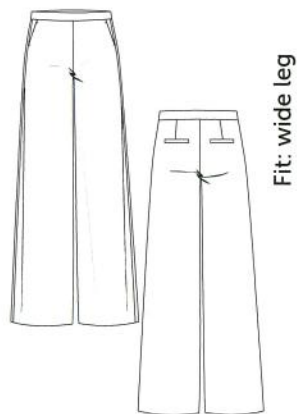

Fit: wide leg

Palina Long
Style 2610
Price 074199078.76
083249
LH/FW/SL 27/55/81