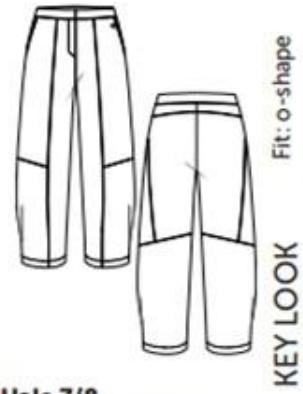

Article: 6938 Fluent Pin Stripe

99% Polyester
1% Viscose

Hale 7/8
Style 244678
Price 063169067.65
073219
LH/FW/SL 31/50/68