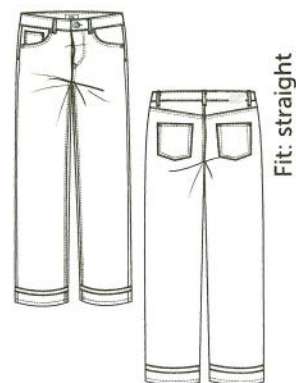

Article: 9404 Coloured Denim

89% Cotton  
9% Elastomultiester  
2% Elastane

garment dyed

**Vic Bootleg**  
Style 20812  
Price 55149059,57  
063189  
LH/FW/SL 25/46/75

**Suzy**  
Style 54704  
Price 55149059,57  
063189  
LH/FW/SL 24/33/74