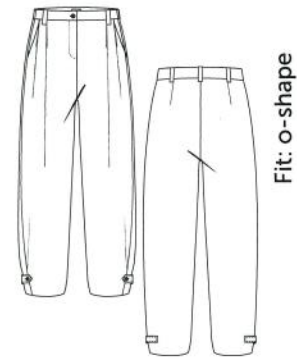

Fit: o-shape

Tavia 7/8
Style 507571
Price 074199078.76
083249
LH/FW/SL 32/40/70