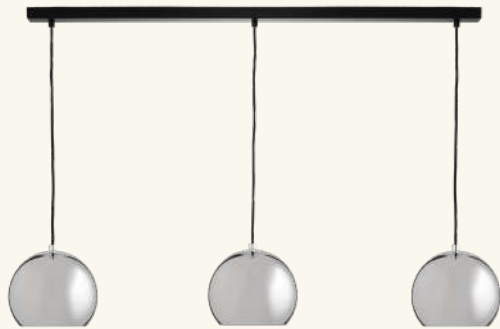

DESIGN 2014

BALL TRACK

DESIGNED BY **BENNY FRANDSEN**

LENGTH 100 CM

LIGHT SOURCE 3 X E27 MAX. 40W (NOT INCL.)

CORD 150 CM BLACK FABRIC

TRACK BLACK

COLOURS SEE YOUR OPTIONS AT WWW.FRANSENRETAIL.DK