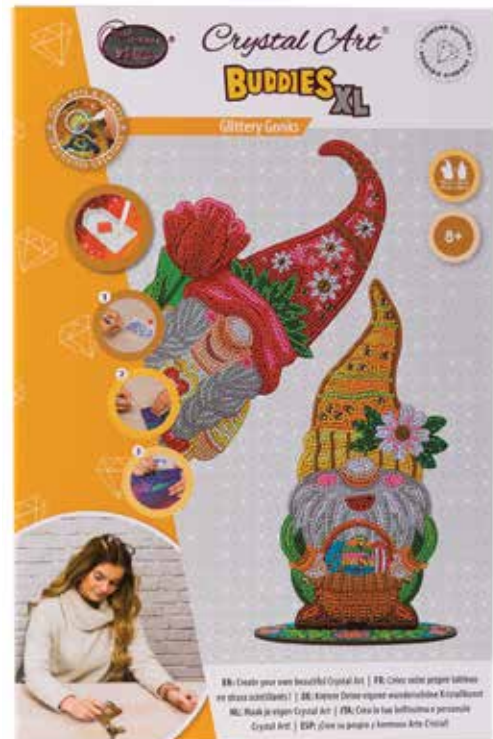

NEW

Hanging Song Birds | CA-60903

NEW

Home Sign | CA-60713

Case Pack Requirements: mix-and-match, no case-pack minimum

3D Butterflies (Set 5) | CA-61597

5 056588 615971

Spring Gnomes (Set of 2) | CA-60411