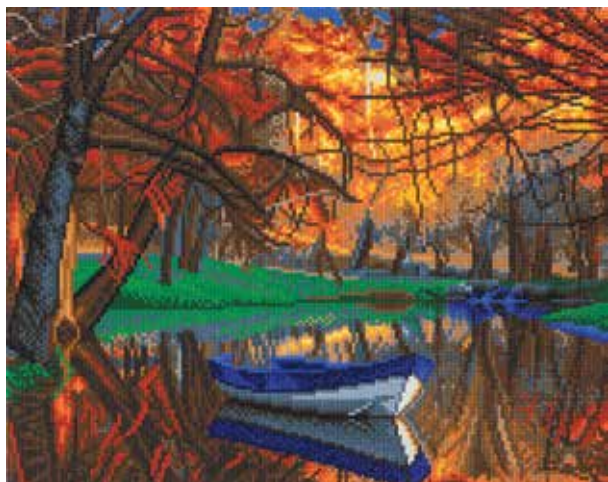

Autumn Forest Boat | CA-48601 | LQ