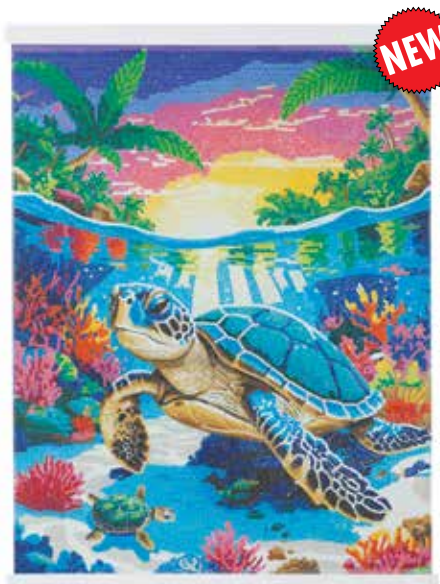

Tropical Turtle Paradise | CA-61586

5 056588 615865