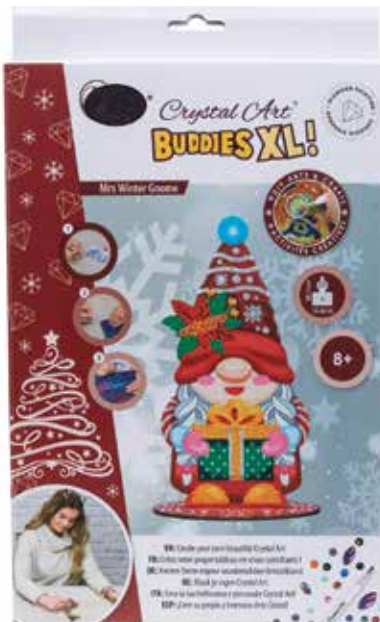

5 056588 606771

Mrs. Winter Gnome | CA-60683

5 056588 606832