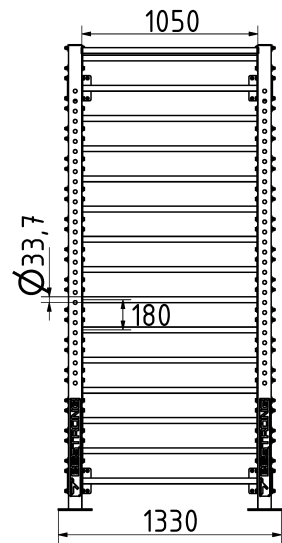

BESTRONG

[bestrongworld](#) [bestrongworld](#) [global.bestrong.com](#) info@bestrong.com