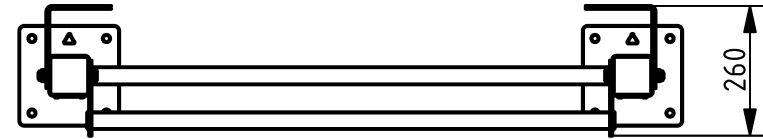

BESTRONG

[bestrongworld](#) [bestrongworld](#) [global.bestrong.com](#) info@bestrong.com