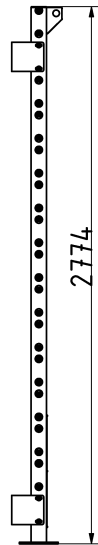

Attributes

Product Code
Net weight
Max. weight load
Dimensions (w x l x h)
Color options

For more color options, discuss with your sales representative.

2-1-099
132 kg
500 kg
1330x260x2774 mm

Warranty

Structure
Steel
Paint
Plastic
Rubber
Moving parts

Detailed information in the warranty document

25-15 years
5-10 years
2 years
5-10 years
1-3 years
2 years

BESTRONG

 [bestrongworld](#)  [bestrongworld](#)  [global.bestrong.com](#)  info@bestrong.com