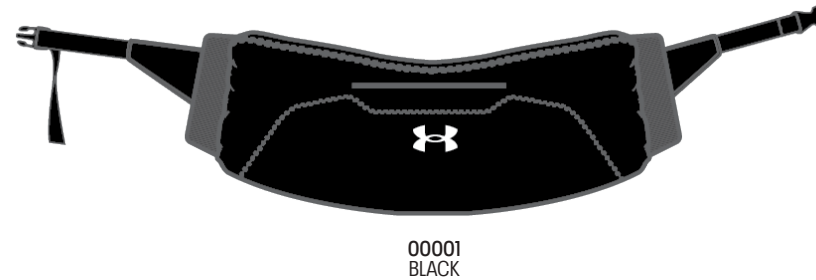

NEW

**UA5000
UA HANDWARMER**

\$35.00

SIZES: OSFA
SHIP: 4/6/2026

Angle entry cuffs for a more natural feel. ColdGear Infrared® liner for extreme warmth. Break away strap and neoprene belt for a perfect fit. Zipped pocket for hot packs. Water resistant exterior.