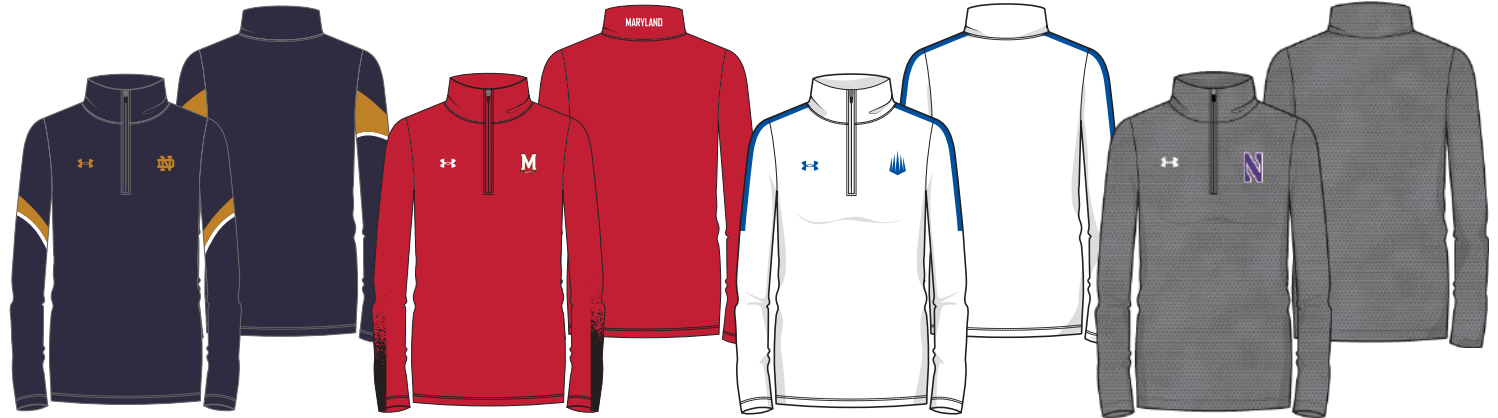

ARMOURFUSE TRAINING

ARMOURFUSE LONG SLEEVE ¼ ZIP

ADULT: XS-2XL, OVERSIZE 3XL

STYLE	SIZE	PRICE
UJGHZLW (W)	XS-2XL	$134.00

New lightweight 4.8 oz. fabric with increased stretch for ultimate comfort.

ARCH

NEW DESIGN FIRST SHIP: 6/1/2026

SPEED

SCOUT

ARMOURFUSE TRAINING SHORTS

ADULT: XS-2XL, OVERSIZE 3XL

YOUTH: YSM-YXL

POCKETED SHORT	SIZE	PRICE
UJGS3PW (W)	XS-2XL	$77.50
UJGS3PY (Y)	YSM-YXL	$72.00

NON-POCKETED SHORT	SIZE	PRICE
UJGS3W (W)	XS-2XL	$72.00
UJGS3Y (Y)	YSM-YXL	$67.00

5" INSEAM FOR POCKETED AND NON-POCKETED SHORT