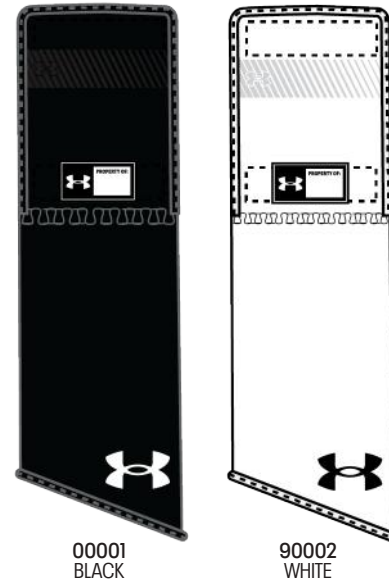

00001
BLACK

NEW

**UA50020
UA FOOTBALL TOWEL**

\$20.00

SIZES: OSFA
SHIP: 4/6/2026

Absorbent without all the bulk. Low profile hook and loop closure to hold towel in place. Sew in UA locker tag for identification. Silicone gripper to keep secure in pants.