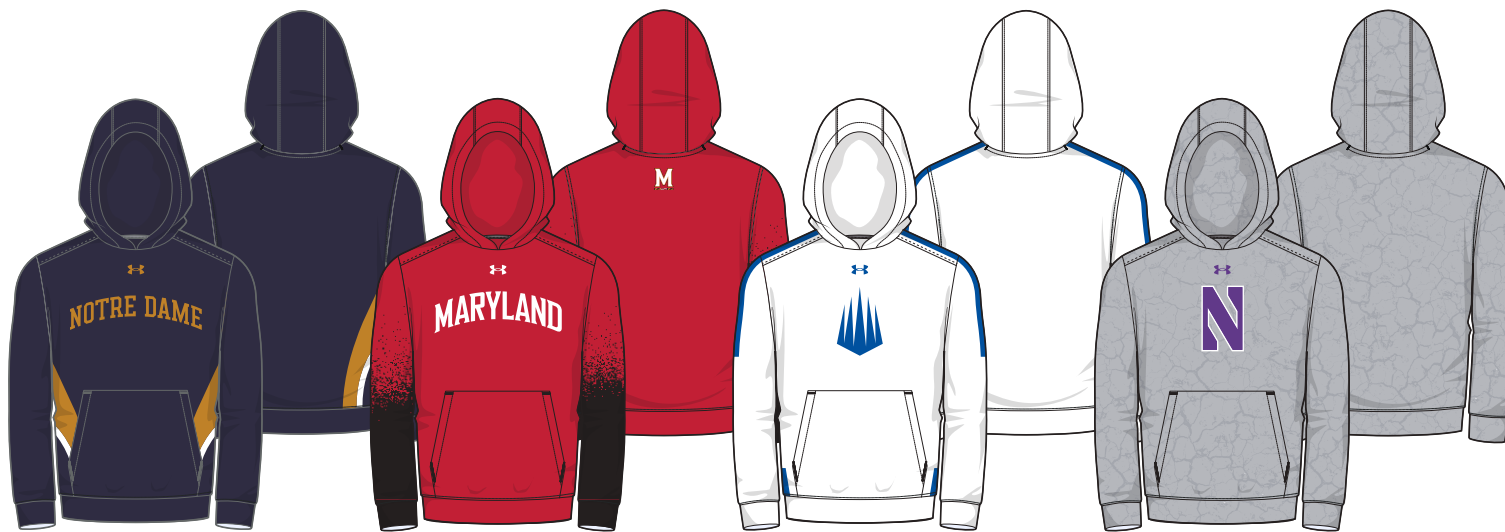

ARMOURFUSE TRAINING

ARMOURFUSE TRAINING HOODY

ADULT: XS-2XL, OVERSIZE 3XL-4XL

YOUTH: YSM-YXL

STYLE	SIZE	PRICE
UJGFHM (M)	XS-2XL	\$128.00
UJGFHY (Y)	YSM-YXL	\$117.50

8.26 oz. Fleece with stretch lined 3-panel hood.