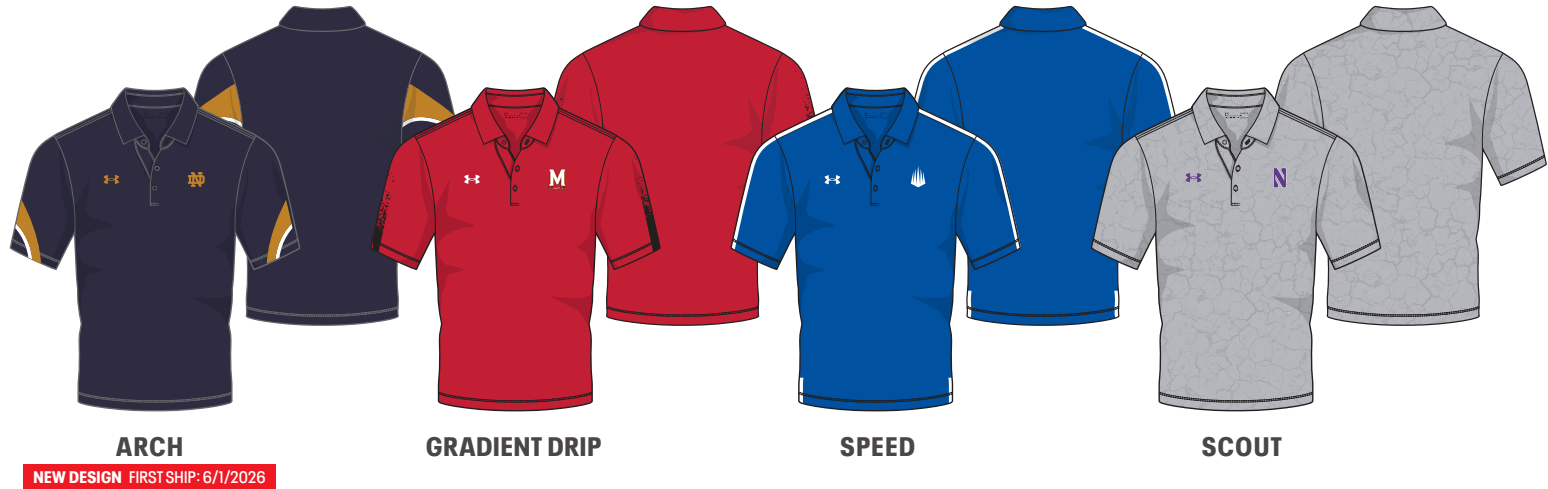

NEW

ARMOURFUSE TRAIN POLO

ADULT: XS-2XL, OVERSIZE 3XL-4XL

SHIP: 6/1/2026

STYLE	SIZE	PRICE
UJGTPIM (M)	XS-2XL	\$110.00

86% Polyester, 14% Elastane - Lightweight, smooth fabric, that wicks and dry's quickly. 2 Button CF Placket. Hem vent.