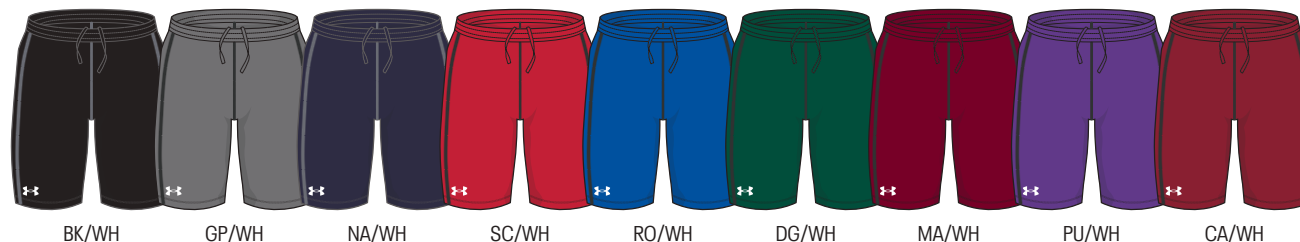

OVERSIZED SURCHARGE +$5 PER SIZE

FILL-IN LIFECYCLE TIMING FOUND ON PAGE 78. DECORATION OPTIONS AND ORDERING INFORMATION ARE AVAILABLE ON PAGES 72-78.