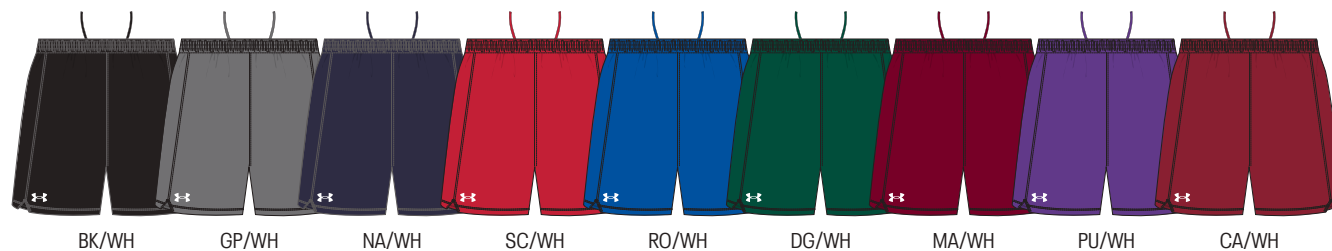

STOCK PACE 7" SHORT

ADULT: SM-2XL, OVERSIZE 3XL

STYLE	SIZE	PACKAGE*	PRICE
UTS600M (M)	SM-2XL	BLANK	$49.00
		1-COLOR SCREEN	$53.00
		2-COLOR SCREEN	$58.00

Ultra Lightweight and durable woven fabric. Fitted construction and updated angular hem with bartack security. Forward side seam placement to align uniform color blocking. 7" inseam.

*PACKAGE INCLUDES TEAM NAME/LOGO ONLY

STOCK PACE 4" SHORT

ADULT: XS-2XL

STYLE	SIZE	PACKAGE*	PRICE
UTS600W (W)	XS-2XL	BLANK	$49.00
		1-COLOR SCREEN	$53.00
		2-COLOR SCREEN	$58.00

Ultra Lightweight and durable woven fabric. Fitted construction and updated angular hem with bartack security. Forward side seam placement to align uniform color blocking. 4" inseam.

*PACKAGE INCLUDES TEAM NAME/LOGO ONLY