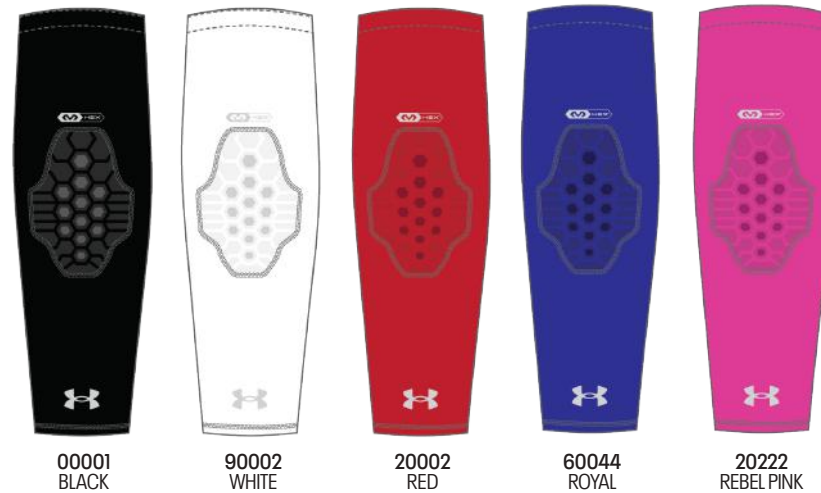

NEW

**UA22960
GAME DAY ARMOUR PRO
PADDED ELBOW SLEEVE**

**$32.00 | COMPRESSION | *heatgear*
SOLD AS SINGLE SLEEVE**

SIZES: S/M, M/L, L/XL

FABRIC: MESH: 92% POLYESTER, 8% SPANDEX
JERSEY: 82% POLYESTER, 18% SPANDEX
POLYETHYLENE FOAM

SHIP: 4/6/2026

Featuring patented McDavid® HEX® technology, the leading protective padding in the game. HEX is lightweight and anatomically contoured, moving freely with your body to provide exceptional protection. The preferred choice for elite athletes around the world. Moisture Transport System wicks sweat & dries fast. HeatGear® with all the benefits of UA Compression, comfortable enough to be worn all day.

YOUTH: UA22980 | $27.00 | OSFA

POWERED BY: **MCDAVID**

NOT ELIGIBLE FOR PROMO