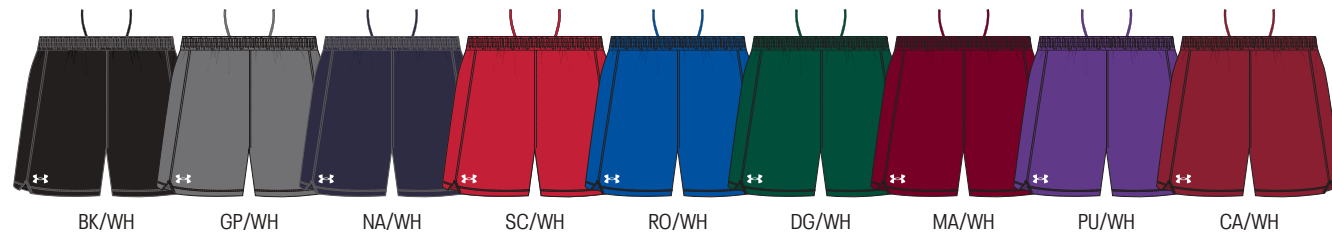

OVERSIZED SURCHARGE +$5 PER SIZE

FILL-IN LIFECYCLE TIMING FOUND ON PAGE 78. DECORATION OPTIONS AND ORDERING INFORMATION ARE AVAILABLE ON PAGES 72-78.