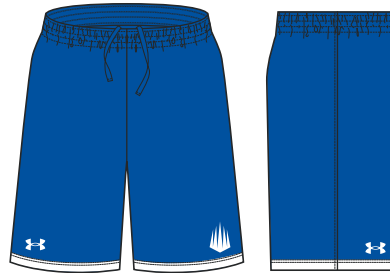

NON-POCKETED SHORT	SIZE	PRICE
UJGS3M (M)	XS-2XL	\$72.00
UJGS3Y (Y)	YSM-YXL	\$67.00

7" INSEAM FOR POCKETED AND NON-POCKETED SHORT

ARCH

NEW DESIGN FIRST SHIP: 6/1/2026

GRADIENT DRIP

SPEED

SCOUT

OVERSIZED SURCHARGE +\$5 PER SIZE | ADDITIONAL LENGTH OPTIONS FOUND ON PAGE 76