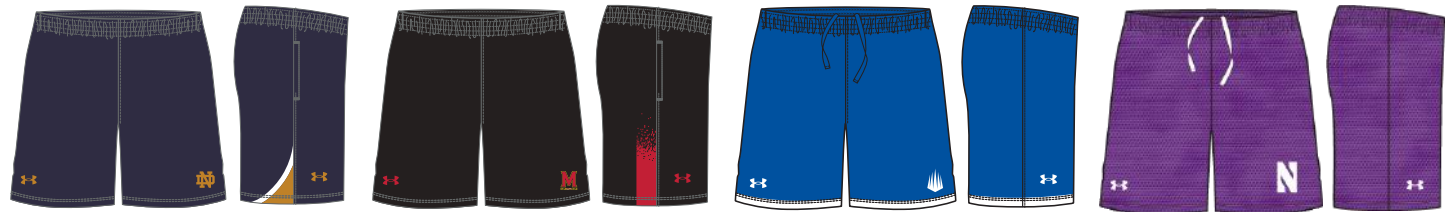

YOUTH: YSM-YXL

POCKETED SHORT	SIZE	PRICE
UJGS3PW (W)	XS-2XL	\$77.50
UJGS3PY (Y)	YSM-YXL	\$72.00

NON-POCKETED SHORT	SIZE	PRICE
UJGS3W (W)	XS-2XL	\$72.00
UJGS3Y (Y)	YSM-YXL	\$67.00

5" INSEAM FOR POCKETED AND NON-POCKETED SHORT