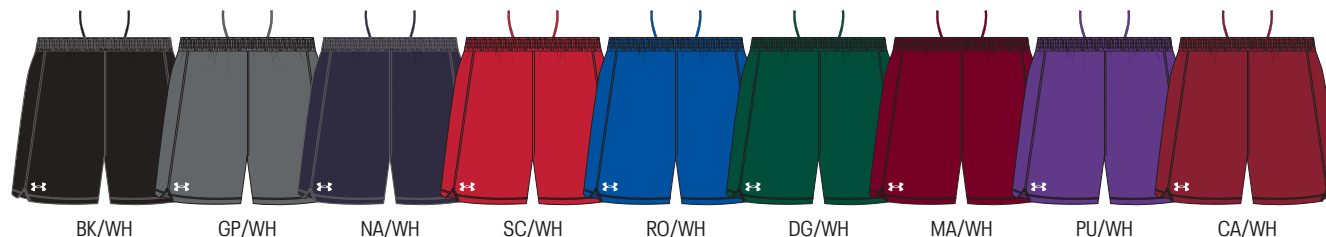

STOCK YOUTH PACE 5" SHORT

YOUTH: YXS-YXL

STYLE	SIZE	PACKAGE*	PRICE
UTS600Y (Y)	YXS-YXL	BLANK	$44.00
		1-COLOR SCREEN	$48.00
		2-COLOR SCREEN	$53.00

Ultra Lightweight and durable woven fabric. Fitted construction and updated angular hem with bartack security. Forward side seam placement to align uniform color blocking. 5" inseam.

*PACKAGE INCLUDES TEAM NAME/LOGO ONLY

STOCK PACE 10" COMP SHORT

ADULT: SM-2XL, OVERSIZE 3XL

STYLE	SIZE	PACKAGE*	PRICE
UTS610M (M)	SM-2XL	BLANK	$65.00
		1-COLOR SCREEN	$68.50
		2-COLOR SCREEN	$73.50

Signature HeatGear® fabrication with 4-way stretch. Covered Elastic waistband with internal drawcord. Forward side seam placement to align uniform color blocking. 10" Inseam.

*PACKAGE INCLUDES TEAM NAME/LOGO ONLY