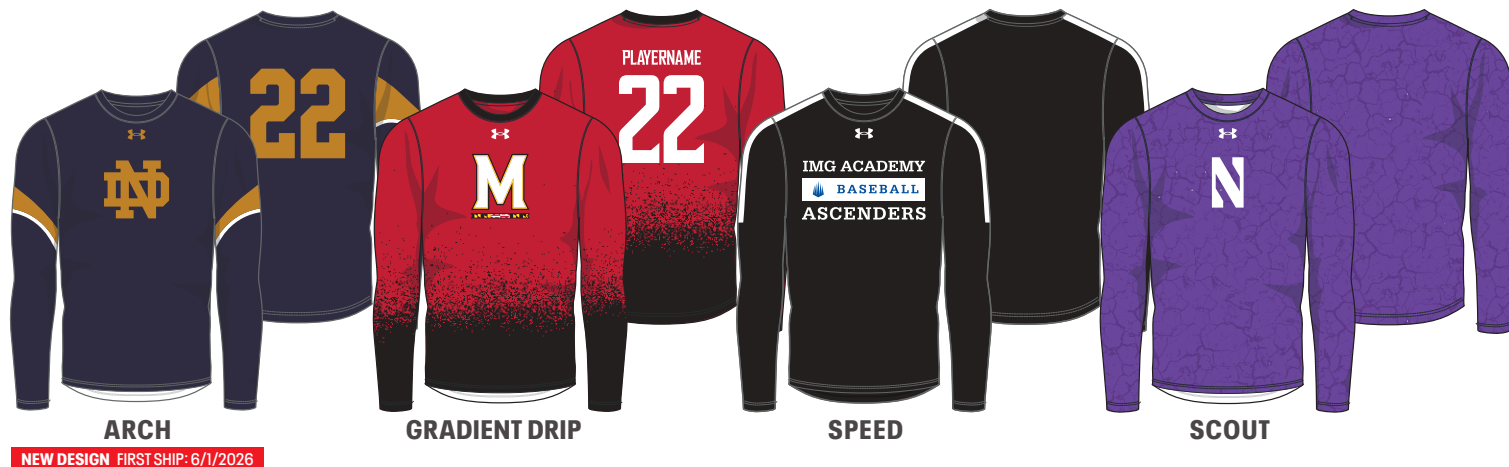

ARMOURFUSE TRAINING

ARMOURFUSE LONG SLEEVE TEE

ADULT: XS-2XL, OVERSIZE 3XL-4XL
YOUTH: YSM-YXL

STYLE	SIZE	PRICE
UJGJL2M (M)	XS-2XL	$92.50
UJGJL2Y (Y)	YSM-YXL	$88.50

New lightweight 4.8 oz. fabric with increased stretch for ultimate comfort.