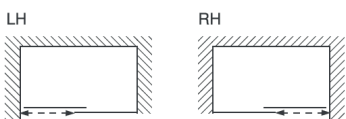

Configurations

Additional finishes: Please apply the following % surcharge

- **Matt Black**
  Add 30%
- **Brushed Nickel**
  Add 30%
- **Polished Nickel**
  Add 30%

*All prices shown are inclusive of VAT