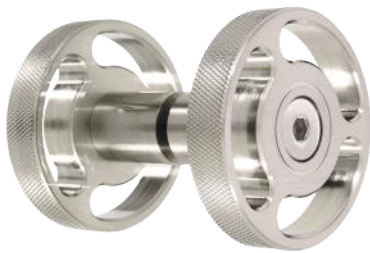

NH10 - THE WHEEL