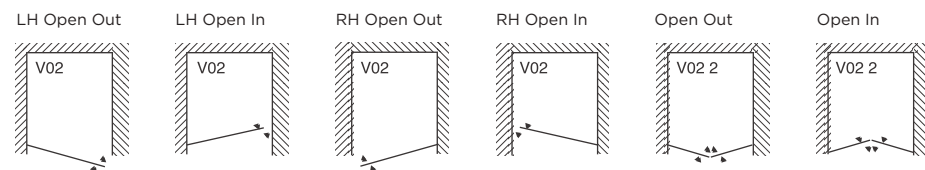

VIEW 02 \

SINGLE DOOR

STANDARD - FIXED SIZES ONLY

CODE	VR02S59	VR02S60	VR02S65
WIDTH (mm)	592	608	650
HEIGHT (mm)	2000	2000	2000
CLEAR	£799	£805	£812

BESPOKE - MADE TO MEASURE SIZES

CODE	VR02B70	VR02B80	VR02B90
WIDTH (up to - mm)	700	800	900
HEIGHT (up to - mm)	2000	2000	2000
CLEAR	£1,228	£1,297	£1,366
ULTRA-CLEAR	£1,302	£1,391	£1,477
COLOURS*	£1,416	£1,519	£1,534

*BLUE, BRONZE, GREEN, GREY TINTED & SATIN

BLOCK ETCHED AVAILABLE - POA

TWIN OPENING DOOR

BESPOKE - MADE TO MEASURE SIZES

CODE	VR02.2B60	VR02.2B70	VR02.2B80	VR02.2B90	VR02.2B100	VR02.2B110	VR02.2B120
WIDTH (up to - mm)	600	700	800	900	1000	1100	1200
HEIGHT (up to - mm)	2000	2000	2000	2000	2000	2000	2000
CLEAR	£1,476	£1,565	£1,658	£1,753	£1,851	£1,952	£2,136
ULTRA-CLEAR	£1,557	£1,666	£1,777	£1,894	£2,012	£2,136	£2,349
COLOURS*	£1,729	£1,849	£1,974	£2,102	£2,234	£2,370	£2,608

*BLUE, BRONZE, GREEN, GREY TINTED & SATIN

BLOCK ETCHED AVAILABLE - POA

Configurations