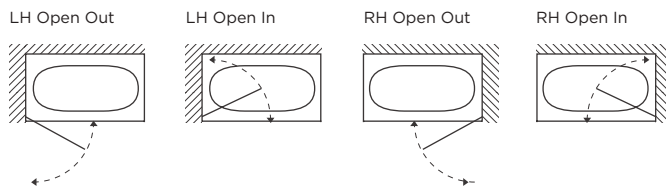

Configurations