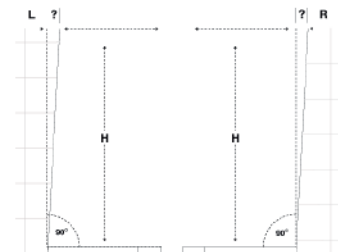

THREE SIDED ENCLOSURES

Shower screens must be positioned a minimum of 3mm from the outside edge of the tray but this may vary, if your shower tray has radius edges.

Dimensions provided must be to the outside of the shower screen.

Base Dimensions X = mm

Base Dimensions Y = mm

Base Dimensions Z = mm

Measure the height required. (Our standard height is 2000mm but your screen can be manufactured to be taller or shorter as required).

Height H = mm

If your walls are not 100% square we need to know. Please provide the following information:

H - Height of Screen = mm In/Out

L - Left Hand Wall Leans = mm In/Out

R - Right Hand Wall Leans = mm In/Out

Wall leans In/Out - please delete as appropriate.