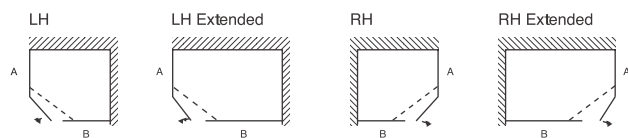

Configurations

Additional finishes: Please apply the following % surcharge

- **Matt Black**
  Add 30%
- **White**
  Add 30%
- **Brushed Nickel**
  Add 30%
- **Polished Nickel**
  Add 30%
- **Brushed Gold**
  Add 30%
- **Polished Gold**
  Add 30%

Stay Bar: An SB5 stay bar is always included

*All prices shown are inclusive of VAT