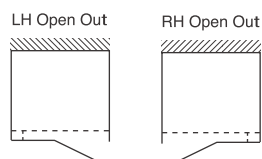

Configurations