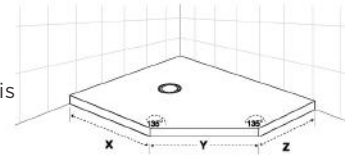

Wall leans In/Out - please delete as appropriate.

NEO ANGLE ENCLOSURES

Important note - We are able only able to manufacture Neo angle enclosures with an internal angle of 135° between the fixed panel and door.

Shower screens must be positioned a minimum of 3mm from the outside edge of the tray but this may vary, if your shower tray has radius edges.

Dimensions provided must be to the outside of the shower screen.

Measure the width at the base.

Base Dimensions X = mm

Base Dimensions Y = mm

Base Dimensions Z = mm

Measure the height required. (Our standard height is 2000mm but your screen can be manufactured to be taller or shorter as required).

Height H = mm

If your walls are not 100% square we need to know. Please provide the following information:

H - Height of Screen = mm

L - Left Hand Wall Leans = mm In/Out

R - Right Hand Wall Leans = mm In/Out

Wall leans In/Out - please delete as appropriate.