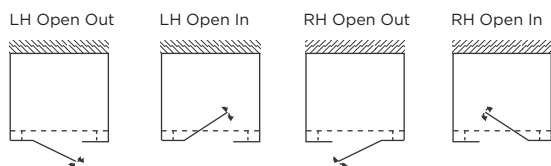

INLINE PANEL + DOOR + INLINE PANEL + TWO RETURN PANELS

BESPOKE - MADE TO MEASURE SIZES

CODE	VR23B10090	VR23B100100	VR23B11090	VR23B110100	VR23B12090	VR23B120100	VR23B13090	VR23B130100
WIDTH (up to - mm)	1000	1000	1100	1100	1200	1200	1300	1300
RETURN (up to - mm)	900	1000	900	1000	900	1000	900	1000
HEIGHT (up to - mm)	2000	2000	2000	2000	2000	2000	2000	2000
CLEAR	£4,120	£4,182	£4,182	£4,241	£4,241	£4,304	£4,304	£4,367
ULTRA-CLEAR	£4,782	£4,867	£4,867	£4,949	£4,949	£5,035	£5,035	£5,118
COLOURS*	£5,237	£5,336	£5,336	£5,433	£5,433	£5,532	£5,532	£5,632

*BLUE, BRONZE, GREEN, GREY TINTED & SATIN

CODE	VR23B14090	VR23B140100	VR23B15090	VR23B150100	VR23B16090	VR23B160100	VR23B18090	VR23B180100
WIDTH (up to - mm)	1400	1400	1500	1500	1600	1600	1800	1800
RETURN (up to - mm)	900	1000	900	1000	900	1000	900	1000
HEIGHT (up to - mm)	2000	2000	2000	2000	2000	2000	2000	2000
CLEAR	£4,367	£4,429	£4,429	£4,492	£4,492	£4,554	£4,617	£4,679
ULTRA-CLEAR	£5,118	£5,203	£5,203	£5,289	£5,289	£5,373	£5,457	£5,542
COLOURS*	£5,632	£5,732	£5,732	£5,832	£5,832	£5,931	£6,030	£6,156

*BLUE, BRONZE, GREEN, GREY TINTED & SATIN

Configurations

Additional finishes: Please apply the following % surcharge