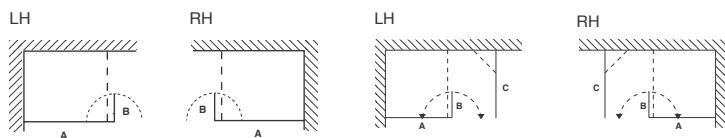

Configurations

Additional finishes: Please apply the following % surcharge

- **Matt Black**
  Add 30%
- **White**
  Add 30%
- **Brushed Nickel**
  Add 30%
- **Polished Nickel**
  Add 30%
- **Brushed Gold**
  Add 30%
- **Polished Gold**
  Add 30%

Stay Bar: An SB1 stay bar is included when panel A is 800mm and above.
An SB2 stay bar is included when panel C is 1000mm and above.

*All prices shown are inclusive of VAT