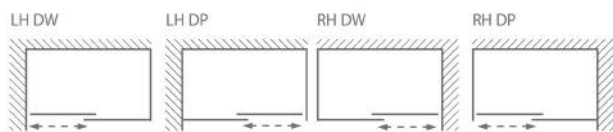

Configurations

Additional finishes: Please apply the following % surcharge

- **Matt Black**
  Add 30%
- **Brushed Nickel**
  Add 30%
- **Polished Nickel**
  Add 30%

*All prices shown are inclusive of VAT