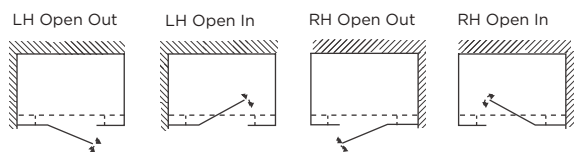

CODE	VR11S1208060	VR11S1209060	VR11S12010060	VR11S12012060	VR11S1407658	VR11S1408058	VR11S1409058	VR11S14010058
WIDTH (mm)	1169-1183	1169-1183	1169-1183	1169-1183	1353-1367	1353-1367	1353-1367	1353-1367
RETURN (mm)	776-790	876-890	976-990	1176-1190	736-750	776-790	876-890	976-990
HEIGHT (mm)	2000	2000	2000	2000	2000	2000	2000	2000
CLEAR	£2,501	£2,536	£2,715	£2,782	£2,543	£2,554	£2,589	£2,770

CODE	VR11S14012058	VR11S1407660	VR11S1408060	VR11S1409060	VR11S14010060	VR11S14012060	VR11S1607658	VR11S1608058
WIDTH (mm)	1353-1367	1369-1383	1369-1383	1369-1383	1369-1383	1369-1383	1553-1567	1553-1567
RETURN (mm)	1176-1190	736-750	776-790	876-890	976-990	1176-1190	736-750	776-790
HEIGHT (mm)	2000	2000	2000	2000	2000	2000	2000	2000
CLEAR	£2,835	£2,550	£2,560	£2,597	£2,776	£2,842	£2,616	£2,627

CODE	VR11S1609058	VR11S16010058	VR11S16012058	VR11S1607660	VR11S1608060	VR11S1609060	VR11S16010060	VR11S16012060
WIDTH (mm)	1553-1567	1553-1567	1553-1567	1569-1583	1569-1583	1569-1583	1569-1583	1569-1583
RETURN (mm)	876-890	976-990	1176-1190	736-750	776-790	876-890	976-990	1176-1190
HEIGHT (mm)	2000	2000	2000	2000	2000	2000	2000	2000
CLEAR	£2,662	£2,842	£2,906	£2,621	£2,632	£2,667	£2,847	£2,912

Configurations

Additional finishes: Please apply the following % surcharge