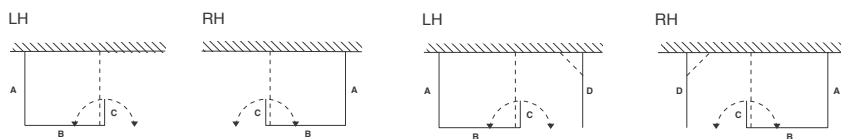

Configurations

Additional finishes: Please apply the following % surcharge

- **Matt Black**
  Add 30%
- **White**
  Add 30%
- **Brushed Nickel**
  Add 30%
- **Polished Nickel**
  Add 30%
- **Brushed Gold**
  Add 30%
- **Polished Gold**
  Add 30%

Stay Bar: An SB1 stay bar is always included
An SB2 stay bar is included when panel D is 1000mm and above.

*All prices shown are inclusive of VAT