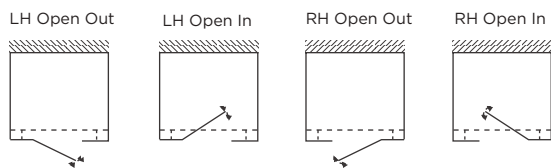

CODE	VR23S257276	VR23S257280	VR23S257290	VR23S2572100	VR23S259276	VR23S259280	VR23S259290	VR23S2592100
WIDTH (mm)	1162	1162	1162	1162	1178	1178	1178	1178
RETURN (mm)	733-747	773-787	873-887	973-987	733-747	773-787	873-887	973-987
HEIGHT (mm)	2000	2000	2000	2000	2000	2000	2000	2000
CLEAR	£2,658	£2,669	£2,730	£2,793	£2,663	£2,674	£2,736	£2,797

CODE	VR23S357376	VR23S357380	VR23S357390	VR23S3573100	VR23S359376	VR23S359380	VR23S359390	VR23S3593100
WIDTH (mm)	1362	1362	1362	1362	1378	1378	1378	1378
RETURN (mm)	733-747	773-787	873-887	973-987	733-747	773-787	873-887	973-987
HEIGHT (mm)	2000	2000	2000	2000	2000	2000	2000	2000
CLEAR	£2,795	£2,809	£2,870	£2,933	£2,805	£2,814	£2,876	£2,937

CODE	VR23S457476	VR23S457480	VR23S457490	VR23S4574100	VR23S459476	VR23S459480	VR23S459490	VR23S4594100
WIDTH (mm)	1562	1562	1562	1562	1578	1578	1578	1578
RETURN (mm)	733-747	773-787	873-887	973-987	733-747	773-787	873-887	973-987
HEIGHT (mm)	2000	2000	2000	2000	2000	2000	2000	2000
CLEAR	£2,858	£2,870	£2,933	£2,995	£2,863	£2,876	£2,937	£3,000

CODE	VR23S557576	VR23S557580	VR23S557590	VR23S5575100	VR23S559576	VR23S559580	VR23S559590	VR23S5595100
WIDTH (mm)	1762	1762	1762	1762	1778	1778	1778	1778
RETURN (mm)	733-747	773-787	873-887	973-987	733-747	773-787	873-887	973-987
HEIGHT (mm)	2000	2000	2000	2000	2000	2000	2000	2000
CLEAR	£2,911	£2,922	£2,983	£3,046	£2,915	£2,927	£2,988	£3,050

Configurations

Additional finishes: Please apply the following % surcharge