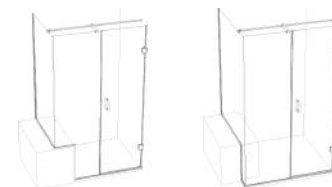

### Configurations

Additional finishes: Please apply the following % surcharge

Stay Bar: An SB7 stay bar is always included.

**\*All prices shown are inclusive of VAT**

DOOR + INLINE PANEL + RETURN PANEL  
DOOR + INLINE PANEL + RETURN PANEL OVER A HALF WALL