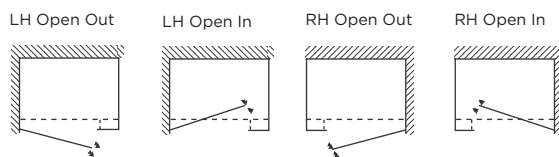

VIEW 07 \

DOOR + INLINE PANEL + RETURN PANEL

STANDARD - FIXED SIZES ONLY

CODE	VR07S8076	VR07S8080	VR07S8090	VR07S80100	VR07S80120	VR07S9076	VR07S9080	VR07S9090
WIDTH (mm)	779	779	779	779	779	879	879	879
RETURN (mm)	733-747	773-787	873-887	973-987	1173-1187	733-747	773-787	873-887
HEIGHT (mm)	2000	2000	2000	2000	2000	2000	2000	2000
CLEAR	£1,893	£1,911	£1,958	£2,004	£2,085	£1,934	£1,952	£2,000

CODE	VR07S90100	VR07S90120	VR07S10076	VR07S10080	VR07S10090	VR07S100100	VR07S100120	VR07S11076
WIDTH (mm)	879	879	979	979	979	979	979	1079
RETURN (mm)	973-987	1173-1187	733-747	773-787	873-887	973-987	1173-1187	733-747
HEIGHT (mm)	2000	2000	2000	2000	2000	2000	2000	2000
CLEAR	£2,046	£2,128	£1,977	£1,994	£2,042	£2,088	£2,170	£2,018

CODE	VR07S11080	VR07S11090	VR07S110100	VR07S110120	VR07S12076	VR07S12080	VR07S12090	VR07S12090
WIDTH (mm)	1079	1079	1079	1079	1179	1179	1179	1179
RETURN (mm)	773-787	873-887	973-987	1173-1187	733-747	773-787	873-887	973-987
HEIGHT (mm)	2000	2000	2000	2000	2000	2000	2000	2000
CLEAR	£2,035	£2,084	£2,128	£2,212	£2,066	£2,084	£2,128	£2,176

CODE	VR07S120120	VR07S14076	VR07S14080	VR07S14090	VR07S140100	VR07S140120
WIDTH (mm)	1179	1379	1379	1379	1379	1379
RETURN (mm)	1173-1187	733-747	773-787	873-887	973-987	1173-1187
HEIGHT (mm)	2000	2000	2000	2000	2000	2000
CLEAR	£2,259	£2,132	£2,151	£2,193	£2,237	£2,321

Configurations

Additional finishes: Please apply the following % surcharge