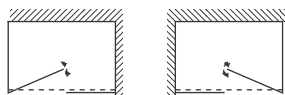

Configurations

LH Open In

RH Open In

Additional finishes: Please apply the following % surcharge

Matt Black
Add 30%

White
Add 30%

Brushed
Nickel
Add 30%

Polished
Nickel
Add 30%

Brushed
Gold
Add 30%

Polished
Gold
Add 30%

Stay Bar: An SB7 stay bar is always included

*All prices shown are inclusive of VAT