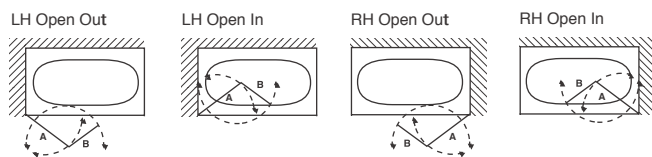

Configurations

Additional finishes: Please apply the following % surcharge