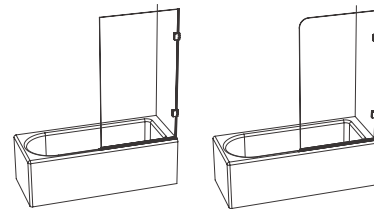

VIEW 18 \

HINGED BATH SCREEN

STANDARD - FIXED SIZES ONLY