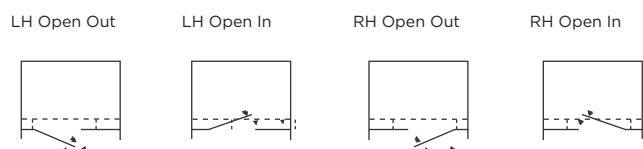

VIEW 05 \

INLINE PANEL + DOOR + INLINE PANEL

STANDARD - FIXED SIZES ONLY

CODE	VR05S1571	VR05S1591	VR05S2591	VR05S1592	VR05S2572	VR05S2592	VR05S3592	VR05S2593
WIDTH (mm)	944-972	960-988	1060-1088	1060-1088	1144-1172	1160-1188	1260-1288	1260-1288
HEIGHT (mm)	2000	2000	2000	2000	2000	2000	2000	2000
CLEAR	£1,909	£1,914	£1,926	£1,926	£1,931	£1,937	£1,967	£1,967

CODE	VR05S3573	VR05S3593	VR05S4574	VR05S4594	VR05S5593	VR05S3595	VR05S5575	VR05S5595
WIDTH (mm)	1344-1372	1360-1388	1544-1572	1560-1588	1560-1588	1560-1588	1744-1772	1760-1788
HEIGHT (mm)	2000	2000	2000	2000	2000	2000	2000	2000
CLEAR	£1,991	£1,996	£2,359	£2,364	£2,359	£2,359	£2,418	£2,423

BESPOKE - MADE TO MEASURE SIZES

CODE	VR05B100	VR05B120	VR05B130	VR05B140	VR05B150	VR05B160	VR05B170	VR05B180
WIDTH (up to - mm)	1000	1200	1300	1400	1500	1600	1700	1800
HEIGHT (up to - mm)	2000	2000	2000	2000	2000	2000	2000	2000
CLEAR	£2,436	£2,590	£2,667	£2,745	£2,960	£3,038	£3,116	£3,195
ULTRA-CLEAR	£2,465	£2,654	£2,751	£2,846	£3,066	£3,163	£3,259	£3,355
COLOURS*	£2,638	£2,859	£2,973	£3,086	£3,324	£3,436	£3,549	£3,663

*BLUE, BRONZE, GREEN, GREY TINTED & SATIN

Configurations