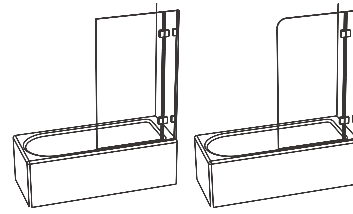

## TWO PANEL HINGED BATH SCREEN

STANDARD - FIXED SIZES ONLY

CODE	V14S90	V14S100
WIDTH (mm)	894-906	994-1006
HEIGHT (mm)	1500	1500
CLEAR	£936	£951

BESPOKE - MADE TO MEASURE SIZES

CODE	V14B70	V14B80	V14B90	V14B100
WIDTH (up to - mm)	700	800	900	1000
HEIGHT (up to - mm)	1500	1500	1500	1500
CLEAR	£1,190	£1,231	£1,272	£1,312
ULTRA-CLEAR	£1,294	£1,351	£1,406	£1,462
COLOURS*	£1,367	£1,433	£1,497	£1,562