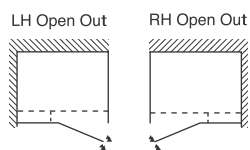

Configurations

Additional finishes: Please apply the following % surcharge