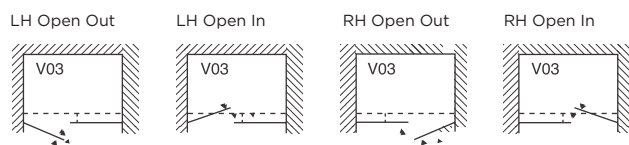

VIEW 03 \

DOOR + INLINE PANEL

STANDARD - FIXED SIZES ONLY

CODE	VR03S80	VR03S90	VR03S100	VR03S110	VR03S120	VR03S130	VR03S140	VR03S150
WIDTH (mm)	770-784	870-884	970-984	1070-1084	1170-1184	1270-1284	1370-1384	1470-1484
HEIGHT (mm)	2000	2000	2000	2000	2000	2000	2000	2000
CLEAR	£1,445	£1,460	£1,499	£1,536	£1,802	£1,841	£1,881	£1,905

CODE	VR03S160	VR03S170	VR03S180
WIDTH (mm)	1570-1584	1670-1684	1770-1784
HEIGHT (mm)	2000	2000	2000
CLEAR	£1,924	£1,947	£1,964

BESPOKE - MADE TO MEASURE SIZES

CODE	VR03B80	VR03B90	VR03B100	VR03B110	VR03B120	VR03B140	VR03B160	VR03B180
WIDTH (up to - mm)	800	900	1000	1100	1200	1400	1600	1800
HEIGHT (up to - mm)	2000	2000	2000	2000	2000	2000	2000	2000
CLEAR	£1,896	£1,980	£2,065	£2,295	£2,378	£2,544	£2,707	£2,871
ULTRA-CLEAR	£1,940	£2,045	£2,147	£2,384	£2,486	£2,688	£2,892	£3,094
COLOURS*	£2,087	£2,208	£2,331	£2,585	£2,707	£2,947	£3,186	£3,426

*BLUE, BRONZE, GREEN, GREY TINTED. & SATIN

Configurations