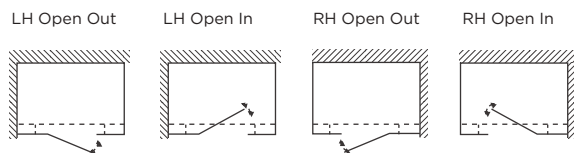

Configurations

Additional finishes: Please apply the following % surcharge