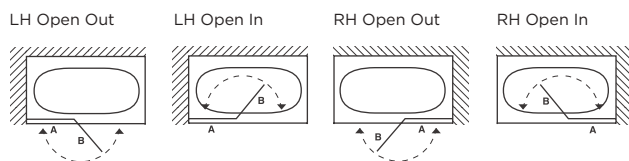

VIEW 14.2F \

SQUARE TOP TWO PANEL FOLDING HINGED BATH SCREEN

STANDARD - FIXED SIZES ONLY

CODE	V14.2FS100					
WIDTH (mm)						1004-1016
HEIGHT (mm)						1500
CLEAR	£981					

BESPOKE - MADE TO MEASURE SIZES

CODE	V14.2FB70	V14.2FB80	V14.2FB90	V14.2FB100
WIDTH (up to - mm)	700	800	900	1000
HEIGHT (up to - mm)	1500	1500	1500	1500
CLEAR	£1,202	£1,243	£1,285	£1,324
ULTRA-CLEAR	£1,306	£1,364	£1,420	£1,476
COLOURS*	£1,380	£1,447	£1,511	£1,577

*BLUE, BRONZE, GREEN, GREY TINTED & SATIN

Configurations