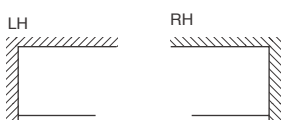

Configurations