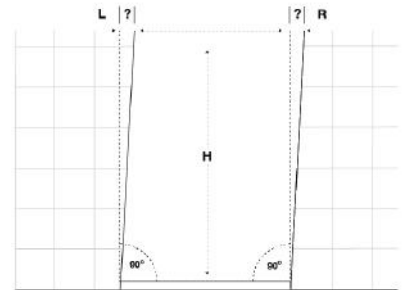

ENCLOSURES

Measure the width of the opening at the base.

Base Dimension X = mm

Measure the height required. (Our standard height is 2000mm but your screen can be manufactured to be taller or shorter as required).

Height H = mm

If your walls are not 100% square we need to know. Please provide the following information:

H - Height of Screen = mm

L - Left Hand Wall Leans = mm In/Out

R - Right Hand Wall Leans = mm In/Out mm In/Out

Wall leans In/Out - please delete as appropriate