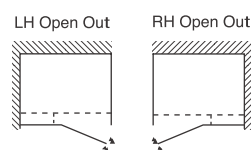

Configurations

Additional finishes: Please apply the following % surcharge