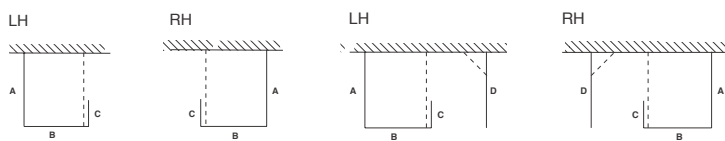

Configurations

Additional finishes: Please apply the following % surcharge

- **Matt Black**
  Add 30%
- **White**
  Add 30%
- **Brushed Nickel**
  Add 30%
- **Polished Nickel**
  Add 30%
- **Brushed Gold**
  Add 30%
- **Polished Gold**
  Add 30%

Stay Bar: An SB1 stay bar is always included
An SB2 stay bar is included when panel D is 1000mm and above.

*All prices shown are inclusive of VAT