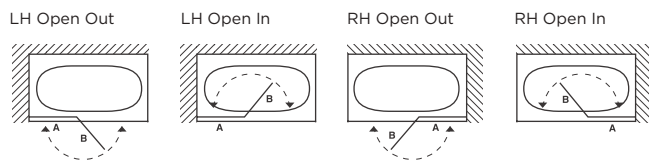

Configurations

Additional finishes: Please apply the following % surcharge