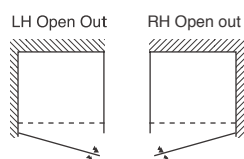

Configurations