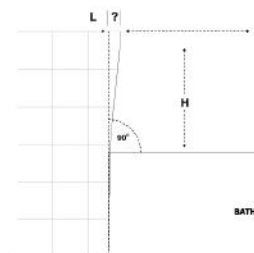

BATH SCREENS

Measure the width at the base.

Base Dimension X = mm

Measure the height required. (Our standard height is 1500mm but your screen can be manufactured to be taller or shorter as required).

Height H = mm

If your walls are not 100% square, we need to know. Please provide the following information:

H - Height of Screen = mm

L - Left Hand Wall Leans = mm In/Out

R - Right Hand Wall Leans = mm In/Out

Wall leans In/Out - please delete as appropriate.