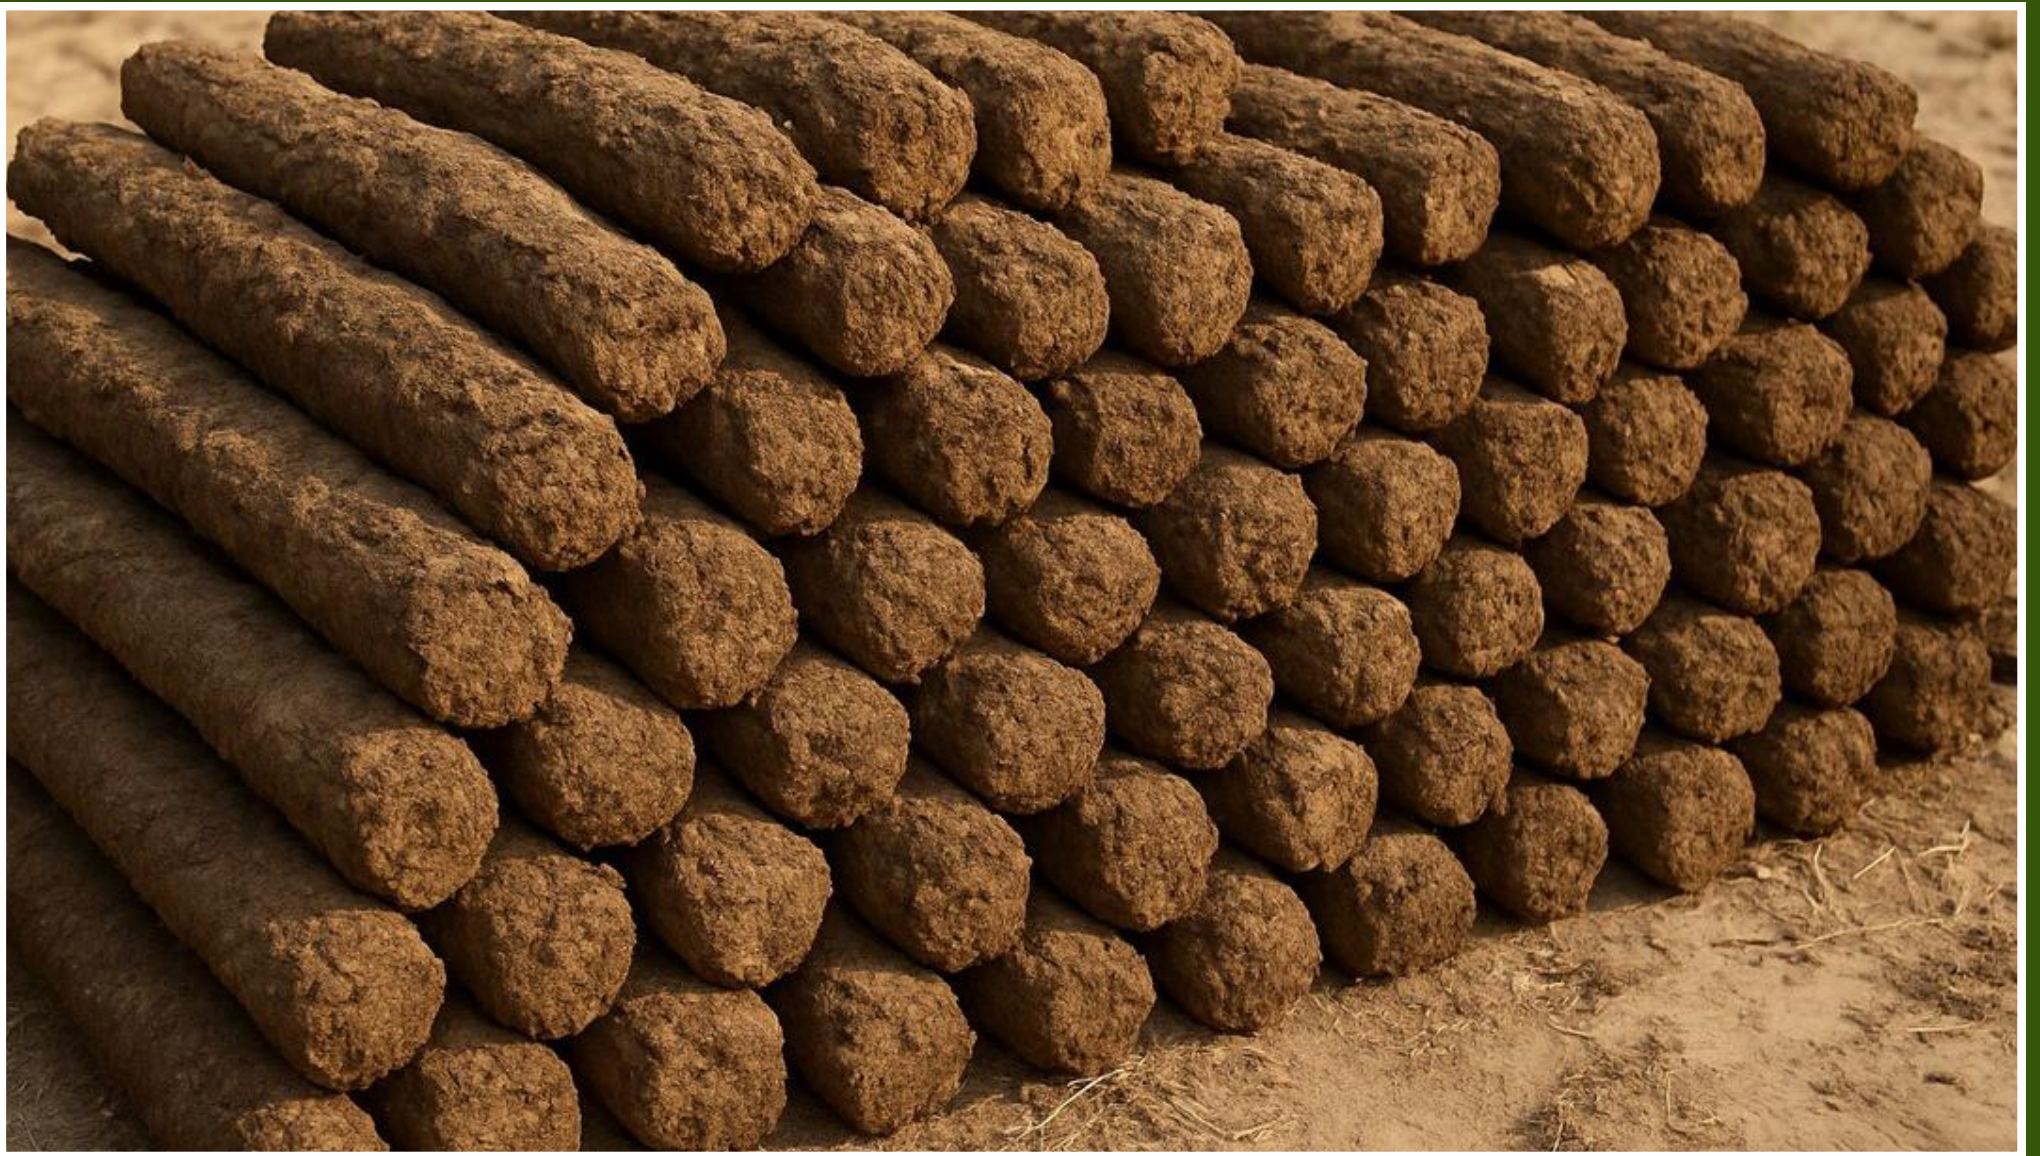

Our Products

Cow Dung Log

www.shreeradhedairyfarm.in