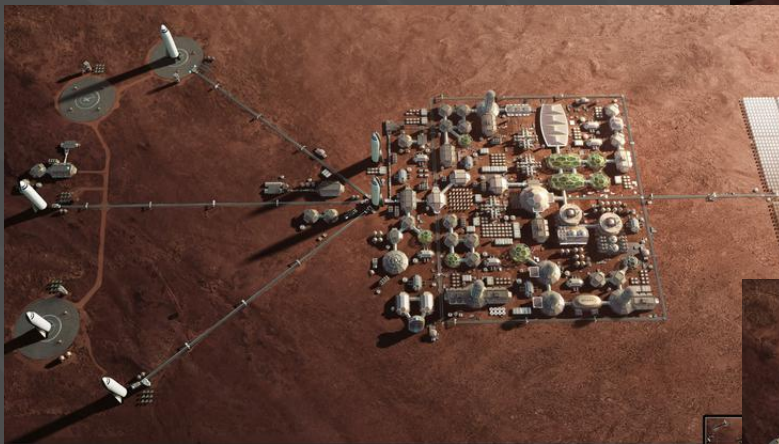

SpaceX Journey to Mars Stages

Rain on Different Worlds

@rizwanayubsadi

Earth

Water

Venus

Sulfuric Acid

Titan

THE CORE OF A STAR REACHES 16 MILLION DEGREES
CELSIUS. A GRAIN OF SAND THIS HOT WOULD KILL
SOMEONE FROM 150 KILOMETERS AWAY.