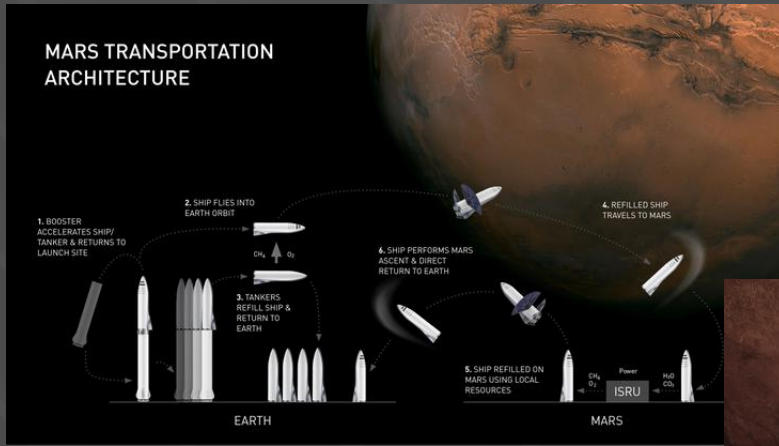

SpaceX Journey to Mars Stages

Rain on Different Worlds

@rizwanayubsadi

Earth

Water

Venus

Sulfuric Acid

Titan

THE CORE OF A STAR REACHES 16 MILLION DEGREES
CELSIUS. A GRAIN OF SAND THIS HOT WOULD KILL
SOMEONE FROM 150 KILOMETERS AWAY.