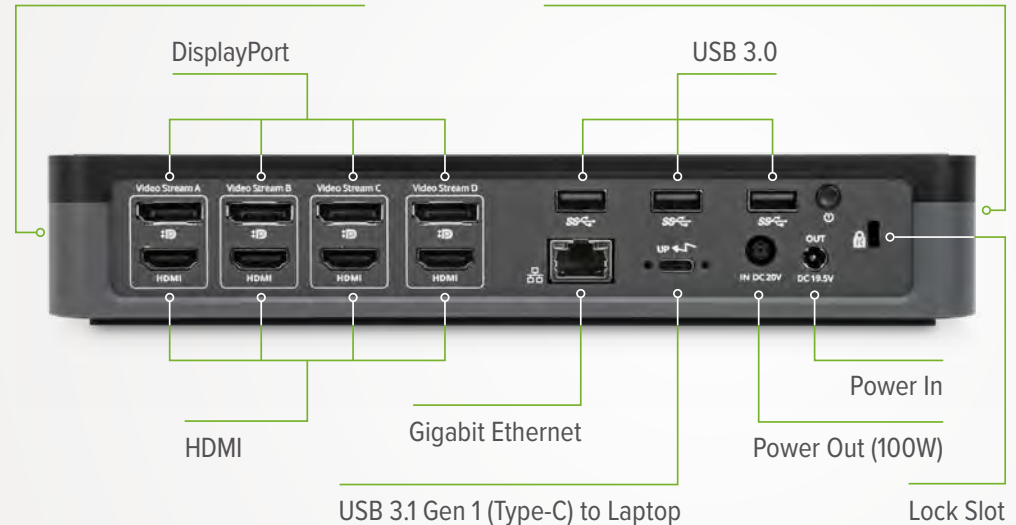

Suitable for USB-A and USB-C laptops

Docking Stations & Hubs

It's all about the ports

Universal Docking

Power, connect and support up to 4 monitors

USB-C Universal Quad 4K (QV4K) Docking Station with 100W Power

USB Type-C

USB Type-A

4K
ULTRA HD

100W

USB-C Power delivery

USB 3.0 with fast charging (side)

USB 3.1 Gen 1 (Type-C) | Audio In/Out (side)

CONNECT WITHOUT COMPLEXITY

targus.com

Universal Docking

Power, connect and support up to 4 monitors (2 DisplayPort™ and 2 HDMI)

● DOCK710USZ

USB-C Hybrid/Universal 4K Quad Docking Station with 100W Power Delivery

USB Type-C

USB Type-A

USB-C Power delivery

CONNECT WITHOUT COMPLEXITY

targus.com

Universal Docking

Power, connect and support up to 2 monitors

● DOCK310USZ – HDMI
● DOCK315USZ – DisplayPort

Universal USB-C DV4K Docking Station with 65W Power Delivery