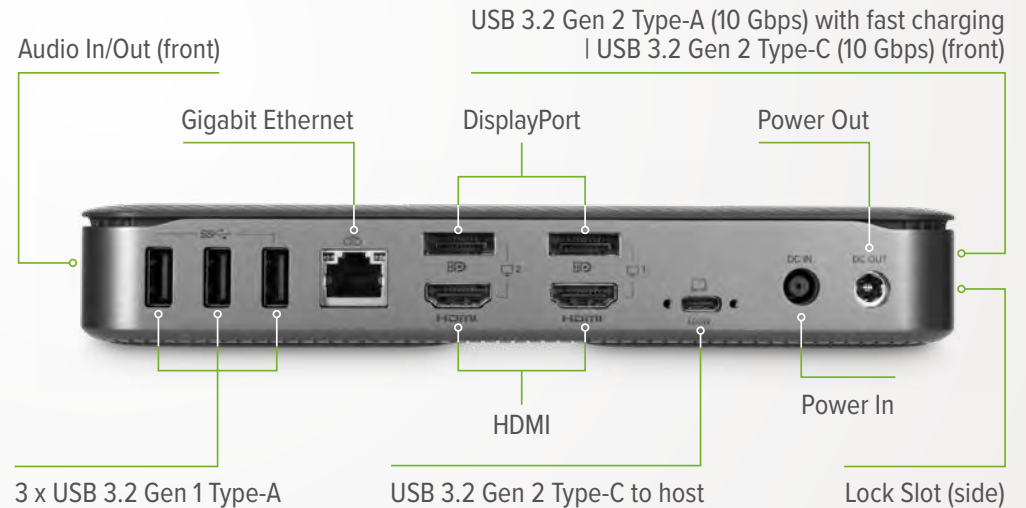

USB Type-C

USB Type-A

4K
ULTRA HD

100W

USB-C Power delivery

USB 3.0 with fast charging (side)

USB 3.1 Gen 1 (Type-C) | Audio In/Out (side)

CONNECT WITHOUT COMPLEXITY

targus.com

Universal Docking

Power, connect and support up to 4 monitors (2 DisplayPort™ and 2 HDMI)

● DOCK710USZ

USB-C Hybrid/Universal 4K Quad Docking Station with 100W Power Delivery

USB Type-C

USB Type-A

USB-C Power delivery

CONNECT WITHOUT COMPLEXITY

targus.com

Universal Docking

Power, connect and support up to 2 monitors

● DOCK310USZ – HDMI
● DOCK315USZ – DisplayPort

Universal USB-C DV4K Docking Station with 65W Power Delivery