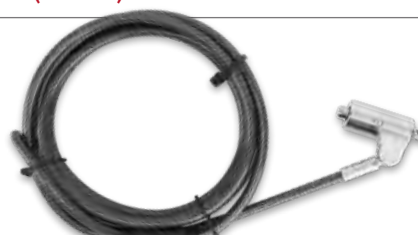

DEFCON™ Trapeziod Combination Cable Lock (Wedge)

- Serialized (1 Pk) – ASP66GLX-S

DEFCON™ Keyed Cable Lock (T-lock)

- Keyed (1pk) – ASP48USX Master Keyed (25pk) – ASP48MKUSX-25

DEFCON™ Compact Keyed Cable Lock (Nano)