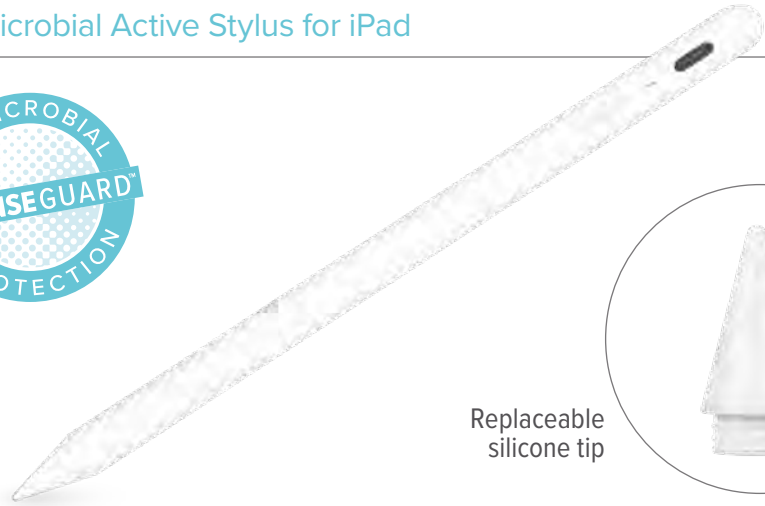

targus.com

Active Stylus

Change the way you use your touchscreen

Antimicrobial Active Stylus for iPad

Replaceable silicone tip

- DefenseGuard™ Antimicrobial Protection eliminates and prevents the growth of bacteria on product surfaces and touchpoints
- Elegant, balanced design for iPads 2018 onward (iOS 12.2 or above)
- Pixel precision and tilt shading
- Sensitive silicone tip protects screen from scratches and fingerprints
- USB-C / USB-A charge cable included:
1 min = 30 min use time (Quick charge),
30 min = 10 hours use time (Full charge)