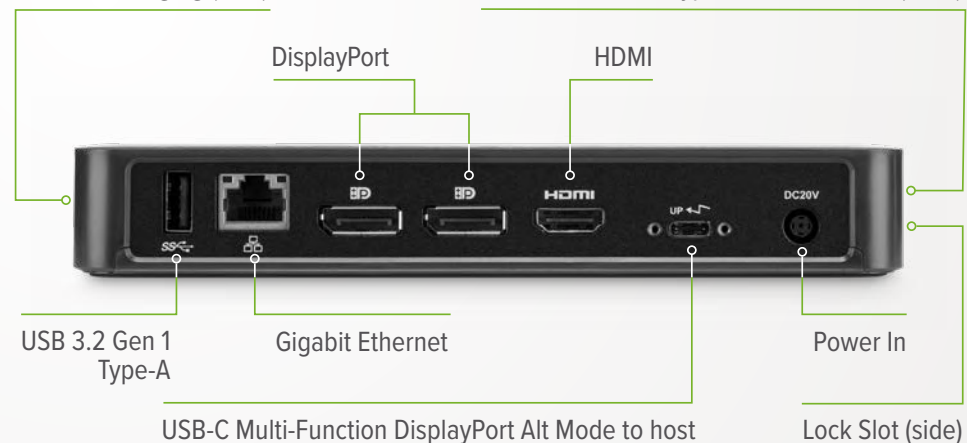

Boost productivity

Charge most devices

USB-C Universal DV4K Docking Station with 60W Power Delivery

60W

Ports:

- 2x DisplayPort
- 2x HDMI
- 1x USB-C
- 4x USB 3.0
- Ethernet
- Audio Jack

● DOCK180USZ

USB-C Universal Dual HD Docking Station with 80W PD Pass-Thru

80W

Ports:

- 2x HDMI
- 1x USB-C 3.2 Gen 2 port (10 Gbps)
- 2x USB-A 3.2 Gen 2 ports (10 Gbps)
- USB-C PD Pass-Thru port (power in only)
- Ethernet

● DOCK116GLZ

CONNECT WITHOUT COMPLEXITY

targus.com

Alternate Mode Docking

Power, connect and support up to 3 DisplayPort™ and HDMI monitors

● DOCK430USZ

USB-C Multi-Function DisplayPort™ Alt. Mode Dual Video Docking Station with 85W Power

USB Type-C

USB Type-A

4K
ULTRA HD

85W USB-C Power delivery

USB 3.2 Gen 1 Type-A with fast charging (side)

USB 3.2 Gen 2 Type-C (10 Gbps) | 2x USB 3.2 Gen 1 Type-A | Audio In/Out (front)

CONNECT WITHOUT COMPLEXITY

targus.com

Travel Docking

USB-C Dual HDMI 4K Docking Station with 100W PD Pass-Thru