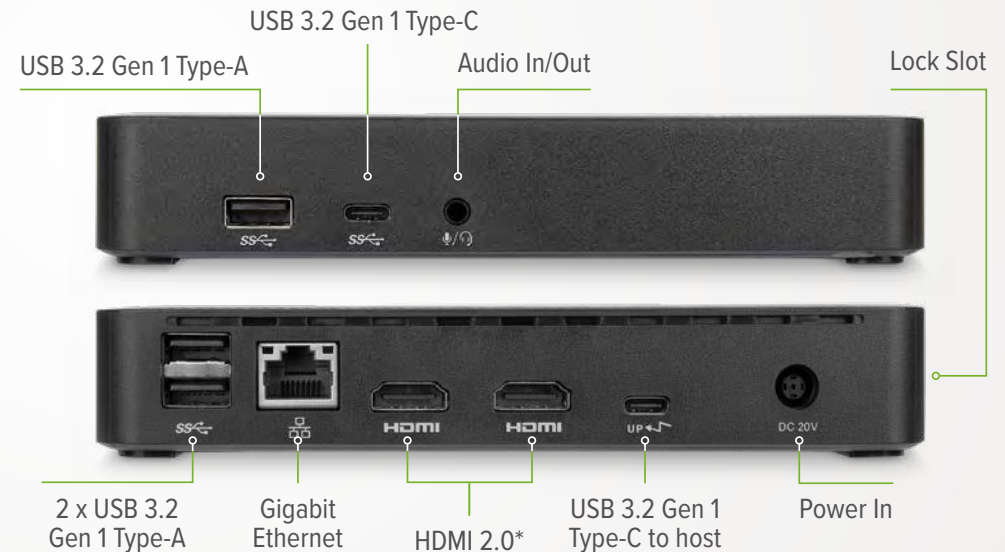

USB-C Power delivery

CONNECT WITHOUT COMPLEXITY

targus.com

Universal Docking

Power, connect and support up to 2 monitors

● DOCK310USZ – HDMI
● DOCK315USZ – DisplayPort

Universal USB-C DV4K Docking Station with 65W Power Delivery

USB Type-C

USB Type-A

4K
ULTRA HD

65W

USB-C Power delivery

*Back image shown is DOCK310. DOCK315 will include 2x DisplayPort ports in place of 2x HDMI ports.

CONNECT WITHOUT COMPLEXITY

targus.com

Universal Docking

Power, connect and support up to 2 monitors

● DOCK182USZ
DOCK192USZ with
Legacy Host Power

Universal USB-C DV4K Docking Station with 100W Power Delivery

USB Type-C

USB Type-A

4K
ULTRA HD

100W

USB-C Power delivery

USB 3.2 Gen 2 Type-C (10 Gbps)

Audio In/Out

USB 3.2 Gen 1 Type-A with fast charging (side)

Gigabit Ethernet

DisplayPort

Power In

Lock Slot