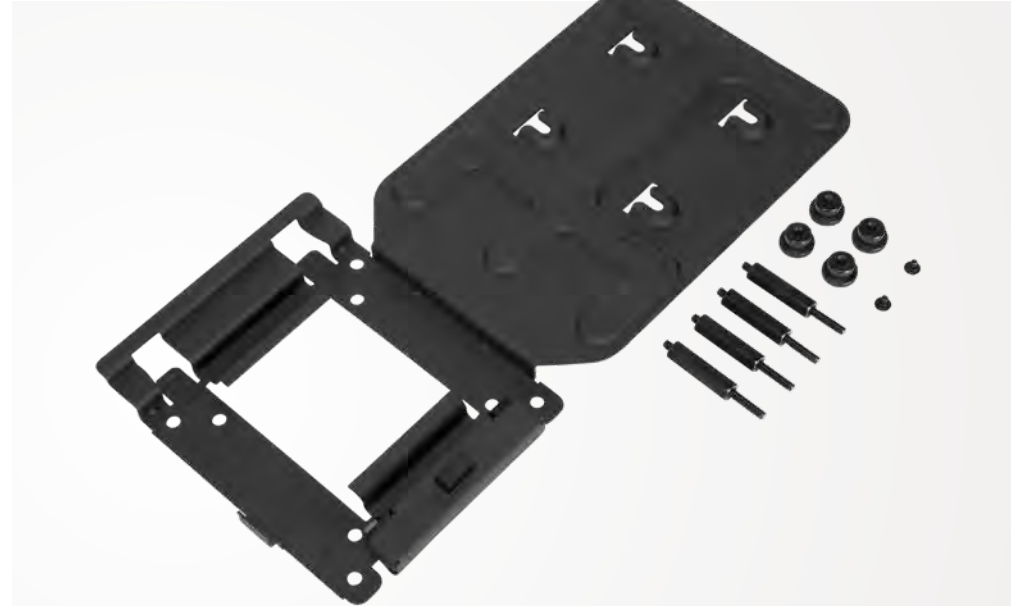

Integrated connectivity through space saving laptop stands

Portable Laptop Stand + USB-C Integrated Dock

Recommended with APA108USZ or APA107USZ

- Foldable to ultra-compact size measuring only 10.06 x 2.44 x 0.81 in. Robust construction with aluminium, supports laptops from 10-16"
- USB-C PD port with 100 W max power pass-through
- Extend your desktop to an extra monitor via HDMI (max resolution 4K @ 30 Hz)
- Adjust screen height using 5 locking positions from 15 to 36 degrees

AWU100005GL

Portable Laptop Stand + USB-C Integrated Hub

Recommended with APA108USZ or APA107USZ

- Foldable to ultra-compact size measuring only 10.06 x 2.44 x 0.81 in. Robust construction with aluminium, supports laptops from 10-16"
- USB-C PD port with 100 W max power pass-through
- 4x USB-A ports support fast 5 Gbps data transfer
- Adjust screen height using 5 locking positions from 15 to 36 degrees

AWU100205GL

Docking Station VESA Mount

Creating a Clutter-Free Work Environment

Ideal for shrinking desktops and tight spaces, the Docking Station VESA Mount frees your desk from additional clutter. Easily attach the bracket to your VESA-compatible monitor or Ergo arms with the four included mounting screws. Two additional mounting screws are then screwed into the bottom of your compatible Targus dock, allowing it to effortlessly slide onto the mounting bracket in a vertical or horizontal position.

- Attach to a VESA-compatible monitor or Ergo arms
- Mount your compatible Targus docking station horizontally or vertically
- Designed for monitors with 75 x 75mm or 100 x 100mm VESA standard
- Compatible with Targus docks: DOCK182, DOCK192, DOCK310, DOCK315, DOCK430, DOCK570, DOCK710, DOCK720