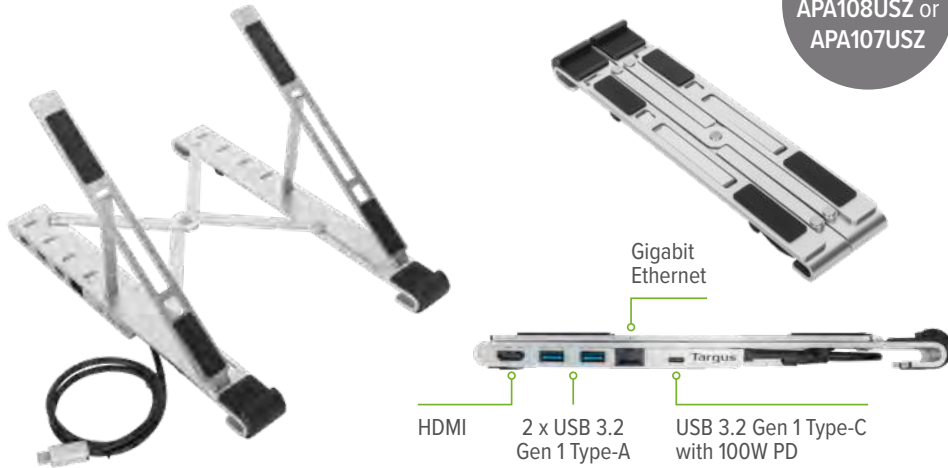

Field Engineers

Targus legendary pre-sales and post sales support

24" USB-C Docking Monitor with 100W Power Delivery

24" Secondary Monitor

- 24" 1080p HD backlit LCD display with wide angle viewing, provides resolution up to 1920 x 1080 @ 60hz
- Adjustable height, screen tilt angle, 360° rotation, and portrait/landscape mode
- Primary monitor can be used alone, or with secondary monitor (sold separately)
- Supports Windows®, macOS®, Chrome OS™, Android™, and LINUX®

- Included power supply supports single AC Connection for powering the primary monitor, host, and optional secondary display

- DM4240PUSZ – Docking Monitor
- DM4240SUSZ – Secondary Monitor*

Smart Laptop Stands

Integrated connectivity through space saving laptop stands

Portable Laptop Stand + USB-C Integrated Dock

Recommended with APA108USZ or APA107USZ

- Foldable to ultra-compact size measuring only 10.06 x 2.44 x 0.81 in. Robust construction with aluminium, supports laptops from 10-16"
- USB-C PD port with 100 W max power pass-through
- Extend your desktop to an extra monitor via HDMI (max resolution 4K @ 30 Hz)
- Adjust screen height using 5 locking positions from 15 to 36 degrees

AWU100205GL

Docking Station VESA Mount

Creating a Clutter-Free Work Environment

Ideal for shrinking desktops and tight spaces, the Docking Station VESA Mount frees your desk from additional clutter. Easily attach the bracket to your VESA-compatible monitor or Ergo arms with the four included mounting screws. Two additional mounting screws are then screwed into the bottom of your compatible Targus dock, allowing it to effortlessly slide onto the mounting bracket in a vertical or horizontal position.