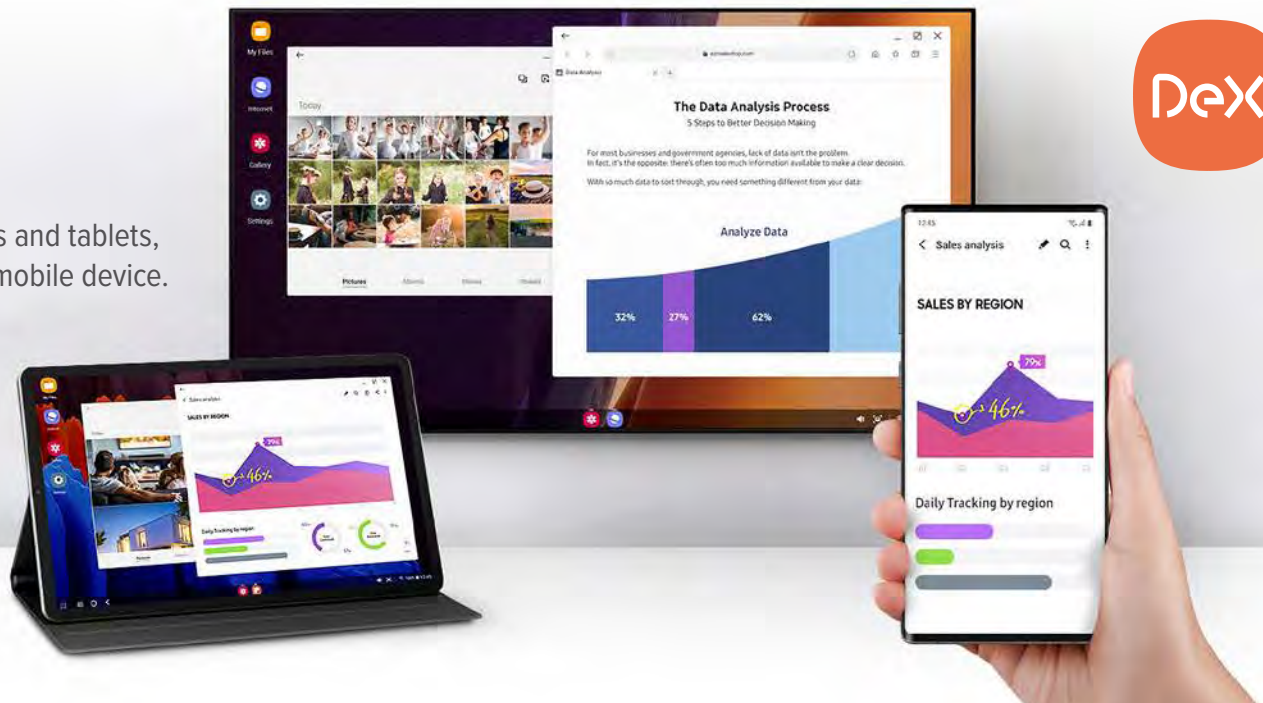

The mobile revolution is here!

Your smartphone and tablet are more capable than you know.

Samsung DeX is a platform built into the latest Samsung phones and tablets, allowing you to power a desktop-like experience through your mobile device. It's pushing the boundaries of your smartphone and tablet.

- Maximize flexibility
- Access to business apps, anywhere
- Increased productivity

From the bank to the restaurant, the emergency services and in the transport ecosystem...