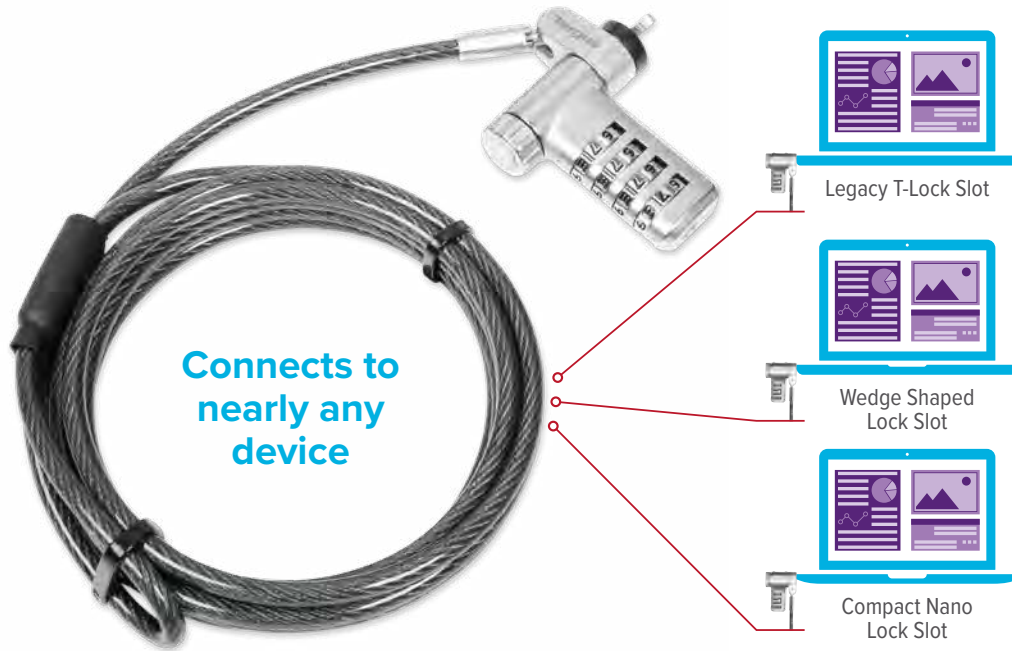

Serialized locks

- Supplied with a unique serial number and 4-digit combination code
- Unlock the Targus DEFCON Cloud portal, where IT can easily recall lost or forgotten codes

Targus DEFCON™ Cloud Portal

Each lock with its unique serial number and combination code can be registered to the Portal, offering simple, controlled access to combination codes. Combinations can be retrieved from anywhere in the world: perfect for the modern, dispersed business.

The Uitimate Universal Lock

Introducing the DEFCON™ ASP9 Series

The **DEFCON™ ASP9 Series** removes the need to have different lock heads. The unique Targus patented design allows the user to simply adapt the lock to the right size to fit the device slot at a twist of a dial, offering truly universal compatibility.

The ASP9 Series Adaptive Lock Head

Simply insert the jaws into the device lock slot and rotate the dial opening up the jaws until the adaptive lock head is engaged.

targus.com

DEFCON™ Ultimate Universal Keyed Cable Lock