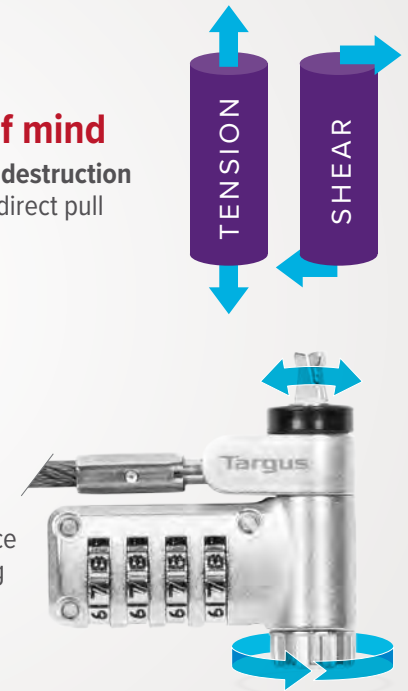

PRIVACY AND SECURITY

The ASP9 series is available in keyed or serialized combination format, fitting the needs of personal, SMB or enterprise users.

Engineered for peace of mind

Targus cable locks are all **tested to destruction** and can withstand at least 90Kg of direct pull force and 162Kg of shear force.

The ASP9 Series Adaptive Lock Head

Simply insert the jaws into the device lock slot and rotate the dial opening up the jaws until the adaptive lock head is engaged.

targus.com

DEFCON™ Ultimate Universal Keyed Cable Lock