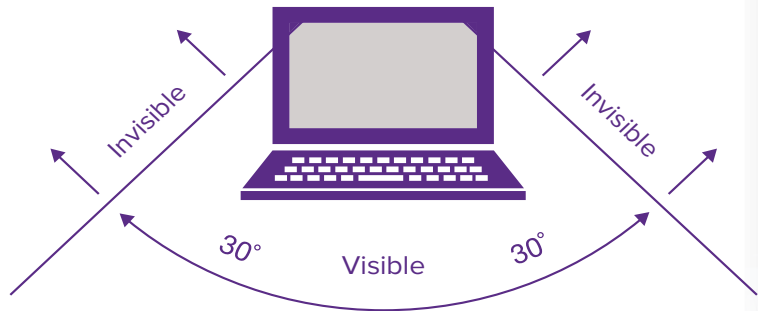

Blue light filter
for protection

Magnetic
PRIVACY SCREENS
FOR MACBOOKS

Effortlessly attach to your laptop, monitor or tablet screen and narrow the viewing angle so on-screen data can only be seen by people directly in front of it.