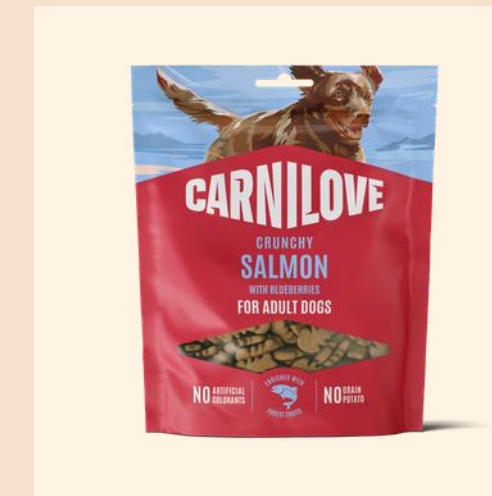

SALMON WITH BLUEBERRIES

For Adult Dogs
200g

[SHOP CRUNCHY DOG TREATS](#)

NO grain & potato

NO added sugar

NO artificial colorants