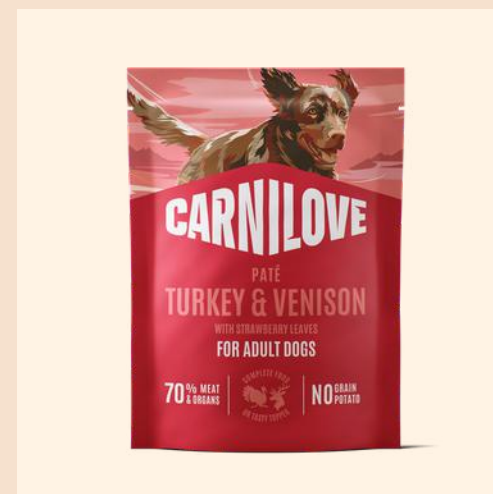

POUCH PATÉ

Crafted to mirror a dog's natural diet, CARNILOVE Pouch Paté delivers smooth, instinctively appealing nutrition to help dogs be their best, active, strong selves. Each recipe blends high-quality meats with herbs, fruits, and vegetables for balanced nourishment without unnecessary additives.

Powerfully simple. Packed with nutrition. Ideal as a complete food or a flavourful topper.

[SHOP DOG POUCHES](#)

TURKEY & SALMON WITH BLUEBERRIES

For Puppies
300g

TURKEY & WILD BOAR WITH ROSEHIPS

For Adult Dogs
300g

TURKEY & BUFFALO WITH ROSE PETALS

For Adult Dogs
300g

TURKEY & QUAIL WITH CARROT

For Adult Dogs
300g

TURKEY & VENISON WITH STRAWBERRY LEAVES

For Adult Dogs
300g

TURKEY & PHEASANT WITH RASPBERRY LEAVES

For Adult Dogs
300g

TURKEY & DUCK WITH TIMOTHY GRASS

For Adult Dogs
300g

POUCH MULTIPACK CONTAINS (4 x 300g) :

- 1x Turkey & Venison with Strawberry Leaves
- 1x Turkey & Pheasant with Raspberry Leaves
- 1x Turkey & Wild Boar with Rosehips
- 1x Turkey & Buffalo with Rose Petals

70% meat & organs

NO grain & potato

NO artificial additives