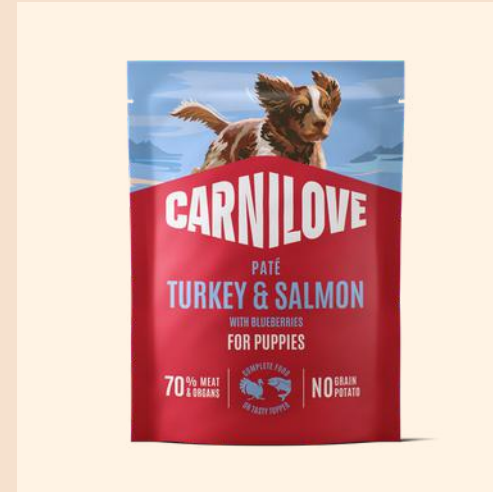

POUCH PATÉ

Crafted to mirror a dog's natural diet, CARNILOVE Pouch Paté delivers smooth, instinctively appealing nutrition to help dogs be their best, active, strong selves. Each recipe blends high-quality meats with herbs, fruits, and vegetables for balanced nourishment without unnecessary additives.

Powerfully simple. Packed with nutrition. Ideal as a complete food or a flavourful topper.

[SHOP DOG POUCHES](#)

TURKEY & SALMON WITH BLUEBERRIES

For Puppies
300g