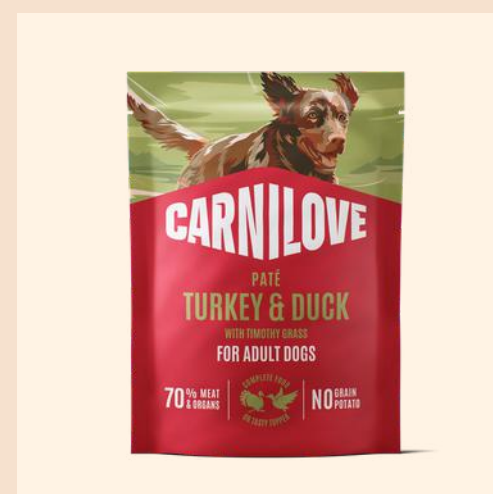

TURKEY & DUCK WITH TIMOTHY GRASS

For Adult Dogs
300g