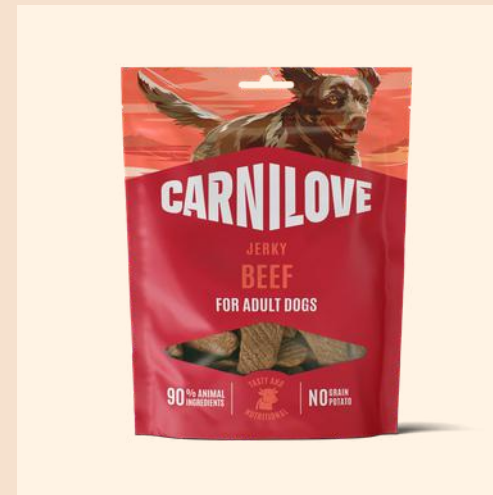

## TROUT ENRICHED WITH DILL

For Adult Dogs  
200g

## SALMON WITH THYME SMALL BITE

For Adult Dogs  
200g

NO grain & potato

NO artificial colorants

# JERKY

CARNILOVE Jerky treats offer rich, meaty flavour in chewy, gently dried fillets designed to stimulate your dog's instinctive desire to tear, taste, and enjoy. Made with plenty of high-quality proteins and only essential supportive ingredients, they deliver an exceptional meat-rich reward.