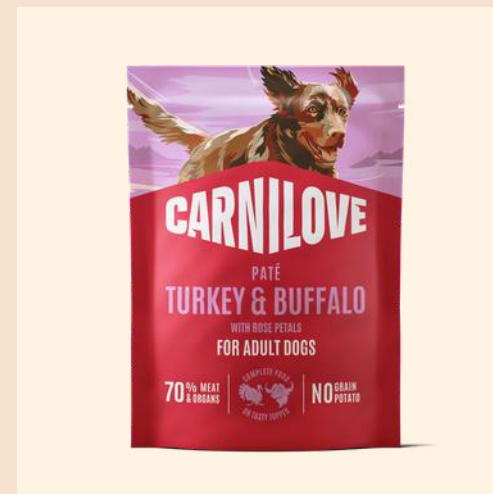

TURKEY & BUFFALO WITH ROSE PETALS

For Adult Dogs
300g