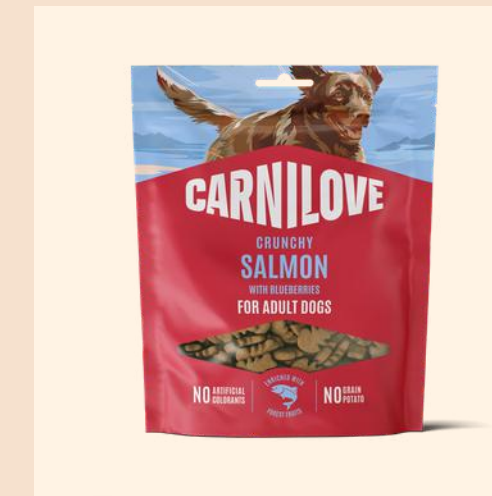

SALMON WITH BLUEBERRIES

For Adult Dogs
200g