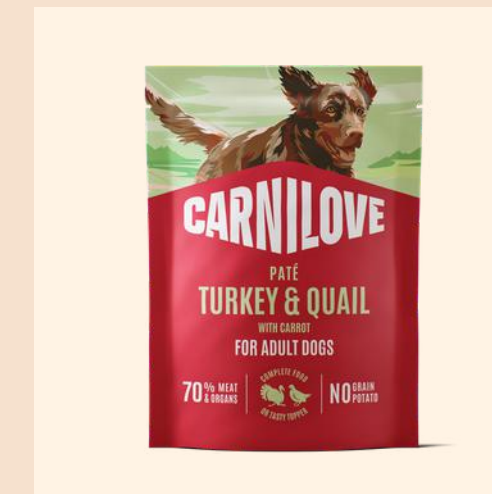

TURKEY & QUAIL WITH CARROT

For Adult Dogs
300g