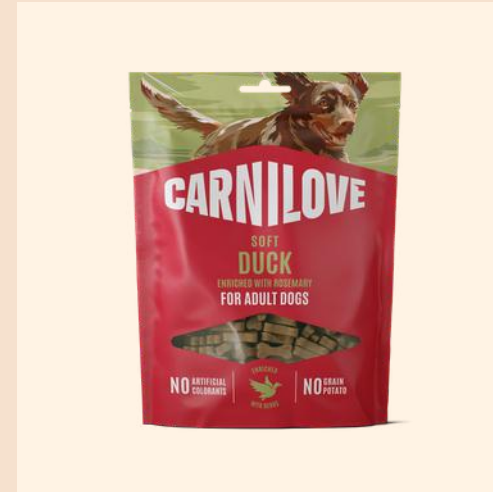

SOFT

Tender texture,
high palatability,
easy motivation.

CARNILOVE Soft treats offer a tender, juicy bite with clearly defined animal protein, offering a natural, appealing and easy-to-digest treat.

Each recipe features a distinct protein enhanced with a carefully matched herb, creating clean, authentic flavour without artificial additives, grains or potatoes. Perfect for training sessions, frequent rewards, and moment of genuine connection. Ideal for sensitive or picky dogs.

DUCK ENRICHED WITH ROSEMARY

For Adult Dogs
200g