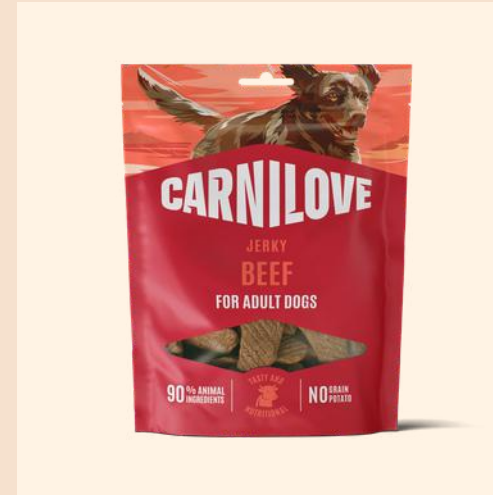

SALMON WITH THYME SMALL BITE

For Adult Dogs
200g

NO grain & potato

NO artificial colorants

JERKY

CARNILOVE Jerky treats offer rich, meaty flavour in chewy, gently dried fillets designed to stimulate your dog's instinctive desire to tear, taste, and enjoy. Made with plenty of high-quality proteins and only essential supportive ingredients, they deliver an exceptional meat-rich reward.