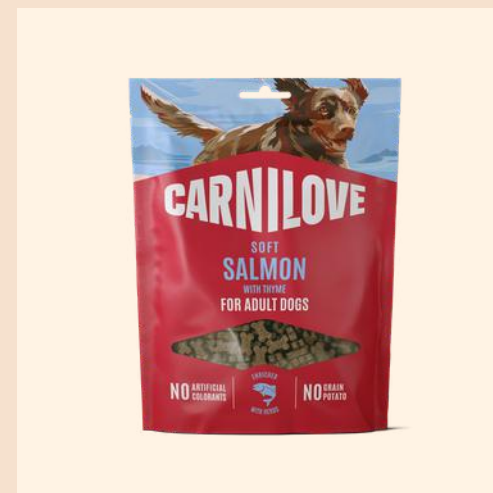

DUCK ENRICHED WITH ROSEMARY

For Adult Dogs
200g

QUAIL ENRICHED WITH OREGANO

For Adult Dogs
200g

SARDINES ENRICHED WITH WILD GARLIC

For Adult Dogs
200g

TROUT ENRICHED WITH DILL

For Adult Dogs
200g

SALMON WITH THYME SMALL BITE

For Adult Dogs
200g

NO grain & potato

NO artificial colorants

JERKY

CARNILOVE Jerky treats offer rich, meaty flavour in chewy, gently dried fillets designed to stimulate your dog's instinctive desire to tear, taste, and enjoy. Made with plenty of high-quality proteins and only essential supportive ingredients, they deliver an exceptional meat-rich reward.