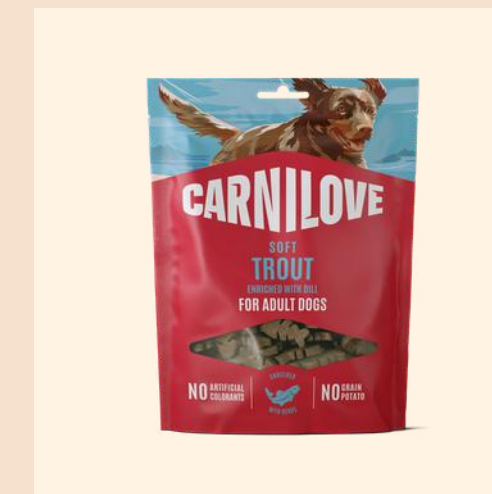

DUCK ENRICHED WITH ROSEMARY

For Adult Dogs
200g

QUAIL ENRICHED WITH OREGANO

For Adult Dogs
200g

SARDINES ENRICHED WITH WILD GARLIC

For Adult Dogs
200g

TROUT ENRICHED WITH DILL

For Adult Dogs
200g

SALMON WITH THYME SMALL BITE

For Adult Dogs
200g

NO grain & potato

NO artificial colorants

JERKY

CARNILOVE Jerky treats offer rich, meaty flavour in chewy, gently dried fillets designed to stimulate your dog's instinctive desire to tear, taste, and enjoy. Made with plenty of high-quality proteins and only essential supportive ingredients, they deliver an exceptional meat-rich reward.