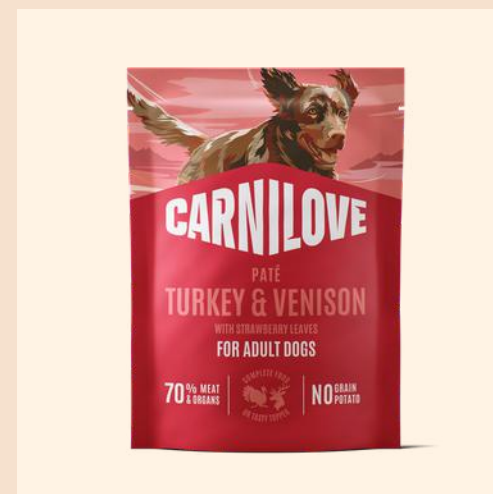

67% meat & organs

NO grain & potato

NO artificial additives

POUCH PATÉ

Crafted to mirror a dog's natural diet, CARNILOVE Pouch Paté delivers smooth, instinctively appealing nutrition to help dogs be their best, active, strong selves. Each recipe blends high-quality meats with herbs, fruits, and vegetables for balanced nourishment without unnecessary additives.

Powerfully simple. Packed with nutrition. Ideal as a complete food or a flavourful topper.

TURKEY & SALMON WITH BLUEBERRIES

For Puppies
300g

TURKEY & BUFFALO WITH ROSE PETALS

For Adult Dogs
300g

TURKEY & VENISON WITH STRAWBERRY LEAVES