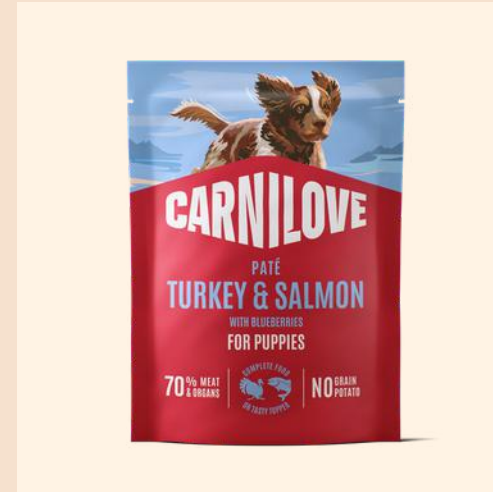

POUCH PATÉ

Crafted to mirror a dog's natural diet, CARNILOVE Pouch Paté delivers smooth, instinctively appealing nutrition to help dogs be their best, active, strong selves. Each recipe blends high-quality meats with herbs, fruits, and vegetables for balanced nourishment without unnecessary additives.

Powerfully simple. Packed with nutrition. Ideal as a complete food or a flavourful topper.

TURKEY & SALMON WITH BLUEBERRIES

For Puppies
300g