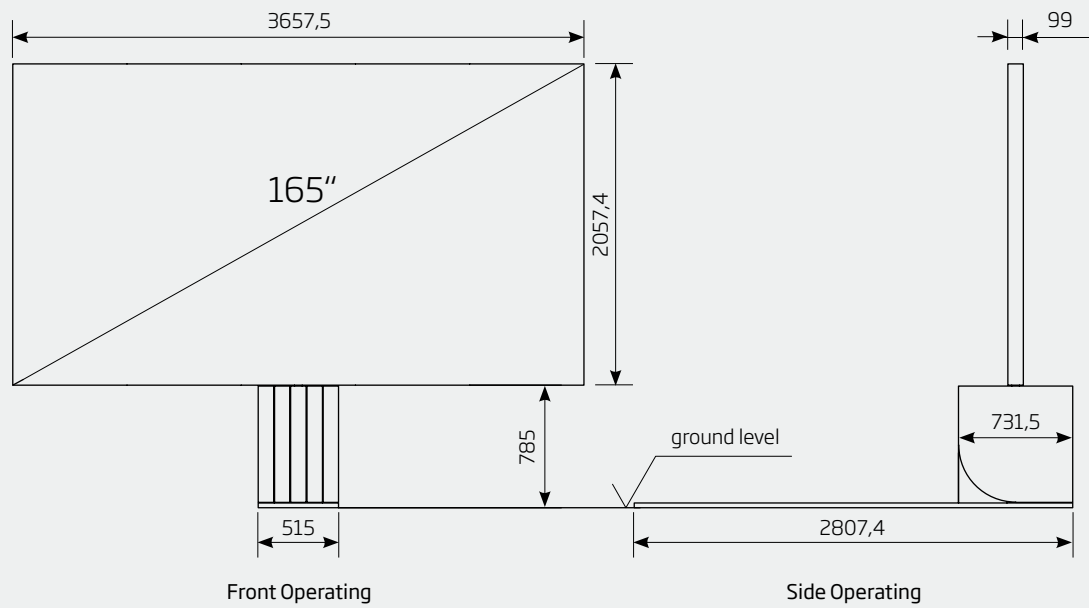

FEATURES

INDOOR M1 MICROLED TV

165/137/110 INCH

PHYSICAL DIMENSIONS TV		165	137	110
LED TV size (diagonal)	inch/mm	165 / 4196	137 / 3497	110 / 2797
LED TV size (width)	inch/mm	144 / 3657	120 / 3048	96 / 2438
LED TV size (height)	inch/mm	81 / 2057.4	67.5 / 1714.5	54 / 1372
Standard LED screen (depth)	inch/mm	3.9 / 99	3.5 / 99	3 / 75
LED TV area	sq ft/m ²	81 / 7.53	56.19 / 5.22	36 / 3.34
LED TV system weight	kg	1,100	790	590