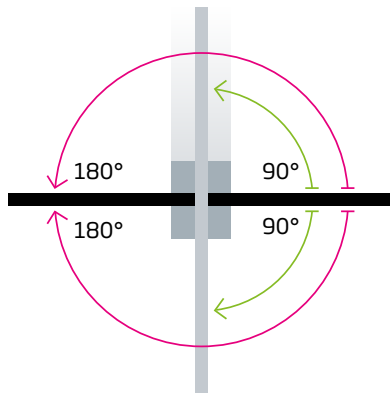

Flexible positioning

Place your TV in front of a glass window or a wall, there is no limit. Its easy-to-install and practical design adapts to your needs in any environment.

TV rotation: 180° left and right
or 90° left and right