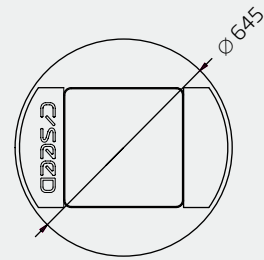

C SEED SUPERMARINE 48