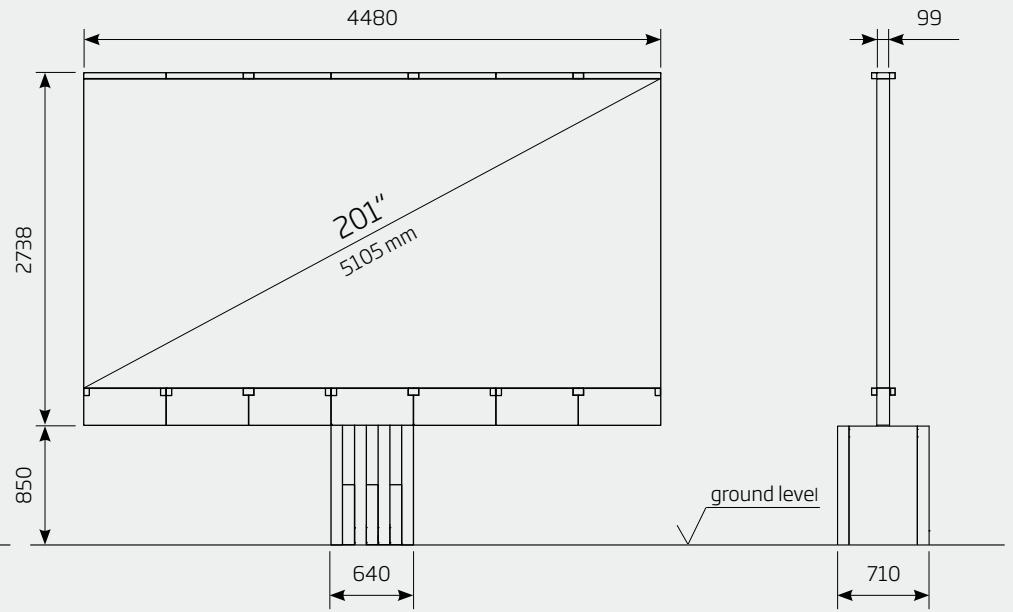

OPTION EXTENDED COLUMN