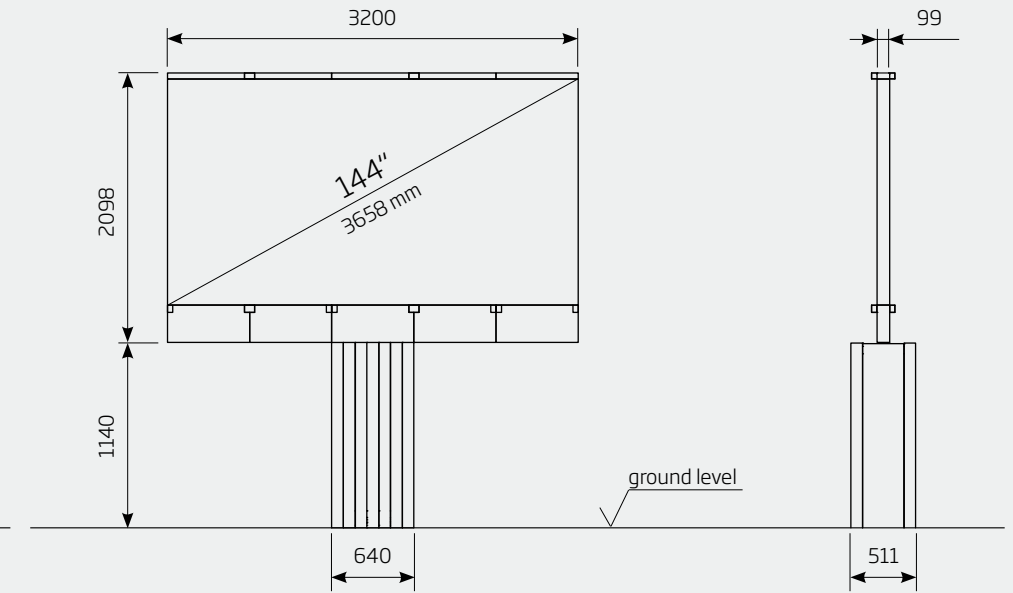

OPTION EXTENDED COLUMN