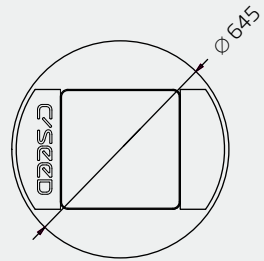

C SEED HYDE 125 | C SEED SUPERMARINE 89