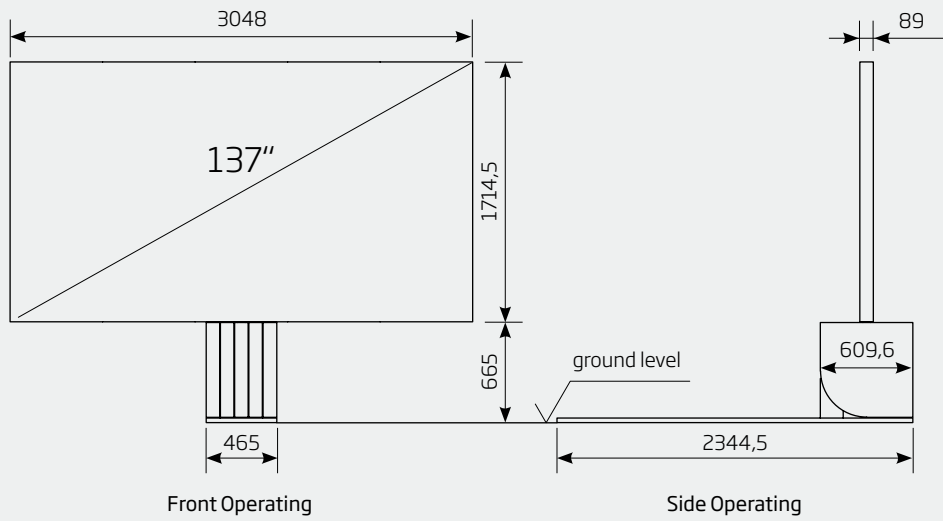

FEATURES

INDOOR M1 MICROLED TV

165/137/110 INCH

PHYSICAL DIMENSIONS TV		165	137	110
LED TV size (diagonal)	inch/mm	165 / 4196	137 / 3497	110 / 2797
LED TV size (width)	inch/mm	144 / 3657	120 / 3048	96 / 2438
LED TV size (height)	inch/mm	81 / 2057.4	67.5 / 1714.5	54 / 1372
Standard LED screen (depth)	inch/mm	3.9 / 99	3.5 / 99	3 / 75
LED TV area	sq ft/m ²	81 / 7.53	56.19 / 5.22	36 / 3.34
LED TV system weight	kg	1,100	790	590