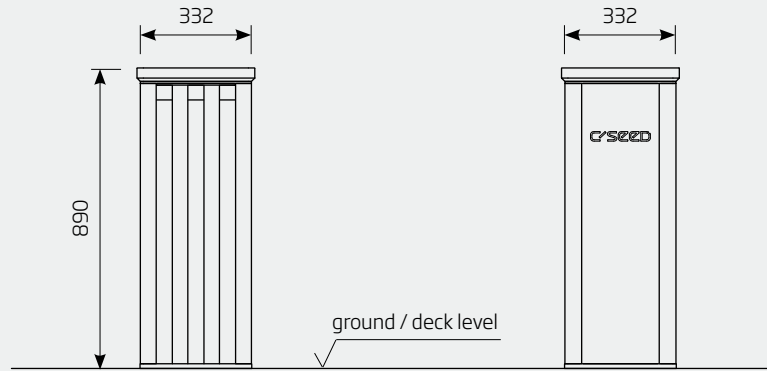

C SEED HYDE 125 | C SEED SUPERMARINE 89