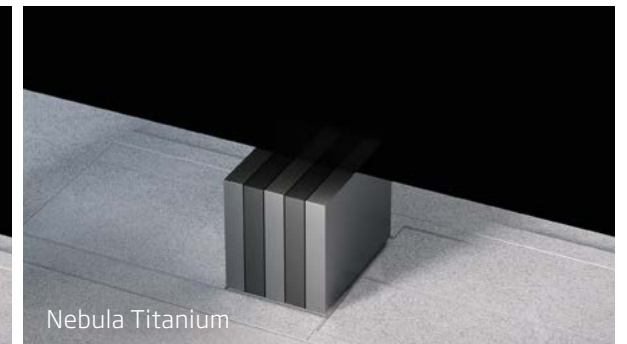

THE C SEED M1 IS AVAILABLE IN THESE ELEGANT COLORS

Lunar Silver - Velour Black -
Aurora Gold - Nebula Titanium