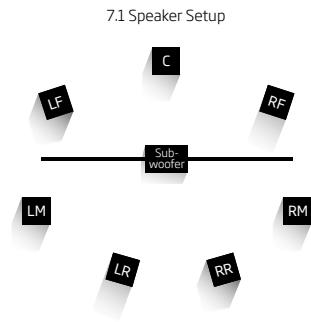

TOTAL QUALITY SOUND

Every C SEED M1 comes with onboard 2.1 high-end audio for total quality sound to match the screen's unparalleled visual quality, with the soundbar organically integrated into the frame design. The necessary interfaces for latest external audio up to 9.2 are on board as well.