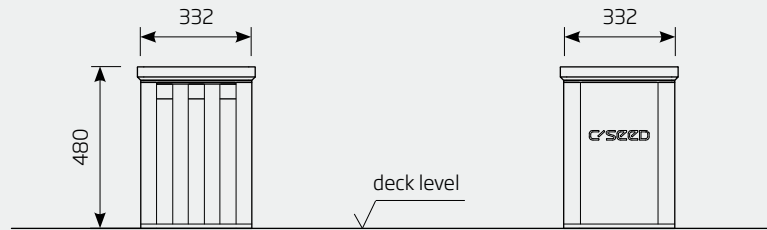

C SEED SUPERMARINE 48