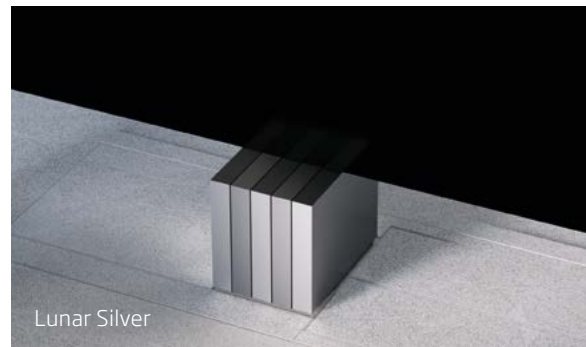

THE C SEED M1 IS AVAILABLE IN THESE ELEGANT COLORS

Lunar Silver - Velour Black -
Aurora Gold - Nebula Titanium