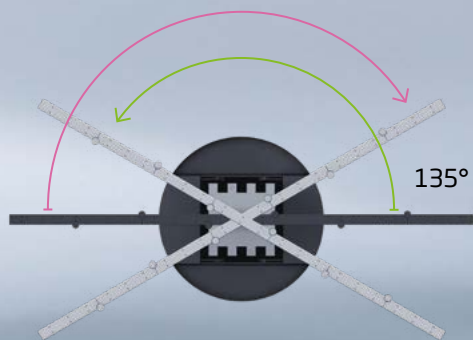

INGENIOUSLY ENGINEERED

- 135° rotation left/right