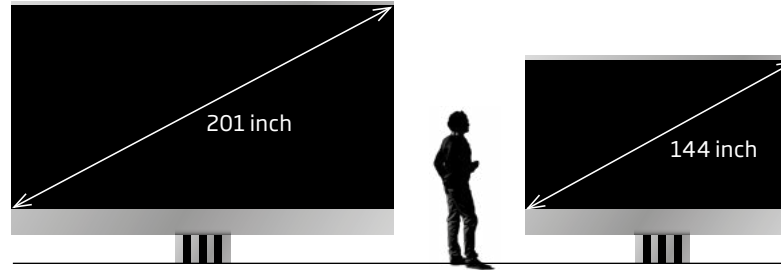

A CHOICE OF SIZES: 201/144 INCHES FEATURES

C SEED HLR TV systems are available in 201 inch and 144 inch screen diagonals to accommodate to the available space for the necessary integration box. Both sets share the same lifting action, design concept and technologies. The size difference results from the number of seamlessly unfolding MicroLED columns, with five columns making up the 144 inch set and seven columns unfolding the huge 201 inch screen.

EXTENDED COLUMN OPTION

The HLR TV screens can be ordered with the standard TV column height or with an optional extended column

height of 85 cm for the 201 inch and 114 cm for the 144 inch HLR TV. With this additional column you can raise or

lower the screen to the optimum height for any occasion.