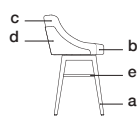

**GALAPAGOS COUNTER
STOOL 110 TEXTURE (SWIVEL¹)**
Counter stool galapagos 110
textura (giratorio)

GS05110TX

W 22^{1/2}" D 22^{3/4}" H 36^{1/2}" SH 26"
57 cm 58 cm 93 cm 66 cm

SW 18" SD 18^{1/2}"
46 cm 47 cm

a.wood finish b.seat fabric c.back and back rest fabric
d.second skin texture e.footrest

COM REQUIREMENT: 2.75 yd
Seat fabric 0.75 yd
Back and back rest fabric 1.25 yd
Second skin texture 0.75 yd

Yardage based on plain fabrics²

Second skin texture³ / Textura casco