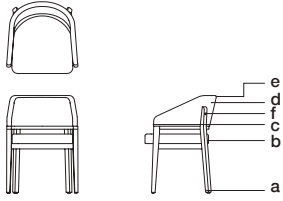

GEM ARM CHAIR 200 TEXTURE

Silla con brazo Gem 200 textura

GM02200TX

w 24"   d 25^{1/2}"   H 32^{1/4}"   SH 19^{3/4}"
61 cm   65 cm   82 cm   50 cm

sw 20"   SD 19^{3/4}"   SD 25^{1/4}"
51 cm   50 cm   64 cm

a.wood finish b.seat fabric c. back rest fabric d.back texture
e.piping fabric f.metallic button

COM REQUIREMENT: 3.0 yd

Seat fabric 0.75 yd
Back rest fabric 1.0 yd
Back texture 1.0 yd
Piping fabric 0.25 yd

Yardage based on plain fabrics¹

Back texture² / Textura respaldo