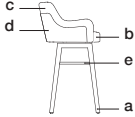

**GALAPAGOS BAR STOOL 100
TEXTURE (SWIVEL¹)**
Bar stool galapagos 100 textura
(giratorio)

GS03100TX

W 22^{1/2}" D 22^{3/4}" H 40^{1/2}" SH 30"
57 cm 58 cm 103 cm 76 cm

SW 18" SD 18^{1/2}" AH 34^{3/4}"
46 cm 47 cm 88 cm

a.wood finish b.seat fabric c.back and back rest fabric
d.second skin texture e.footrest

COM REQUIREMENT: 3.0 yd
Seat fabric 0.75 yd
Back and back rest fabric 1.5 yd
Second skin texture 0.75 yd

Yardage based on plain fabrics²

**GALAPAGOS COUNTER
STOOL 100 TEXTURE (SWIVEL¹)**
Counter stool galapagos 100
textura (giratorio)

GS05100TX

W 22^{1/2}" D 22^{3/4}" H 36^{1/2}" SH 26"
57 cm 58 cm 93 cm 66 cm

SW 18" SD 18^{1/2}" AH 30^{3/4}"
46 cm 47cm 78 cm