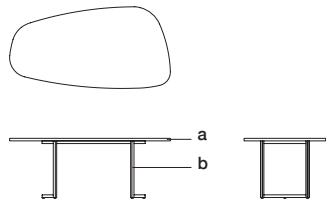

H COCKTAIL TABLE 800

Mesa central H 800

HS19800

w 47^{1/4"}   d 23^{1/2"}   H 17^{3/4"}
120 cm   60 cm   45 cm

Metal finish / Acabado metal

a.wood finish b.metal finish