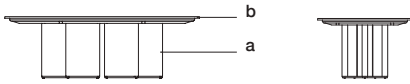

ORIGEN DINING TABLE 101

Mesa de comedor Origen 101

OR04100

w 94^{1/2"}   d 47^{1/4"}   h 30"
240 cm   120 cm   76 cm

a.wood finish b.top finish