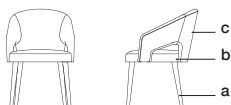

a.wood finish b.body fabric c.back texture

COM REQUIREMENT: 2.75 yd

Body fabric 1.5 yd

Back texture 1.25 yd

Yardage based on plain fabrics¹