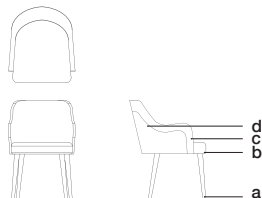

a.wood finish   b.seat fabric   c.back rest and back fabric
d.second skin texture

COM REQUIREMENT: 3.25 yd
Seat fabric 0.75 yd
Back and back rest fabric 1.5 yd
Second skin texture 1.0 yd

Yardage based on plain fabrics¹