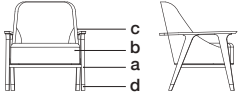

a.wood finish b.body fabric c.back texture d.metal finish

COM REQUIREMENT: 4.0 yd
Body fabric 2.25 yd
Back texture 1.75 yd

Yardage based on plain fabrics¹