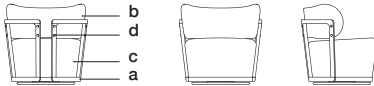

a.wood finish b.seat fabric c.back rest fabric
d:back texture e.metallic button

COM REQUIREMENT: 3.25 yd
Seat fabric 1.5 yd
Back rest fabric 0.75 yd
Back texture 1.0 yd

Yardage based on plain fabrics¹