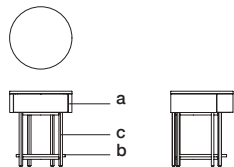

H NIGHTSTAND 700

Velador H 700

HS28700

DIA 19^{3/4"} H 23^{1/2"}
50 cm 60 cm

Metal finish / Acabado metal

a.top finish b.base finish c.metal finish