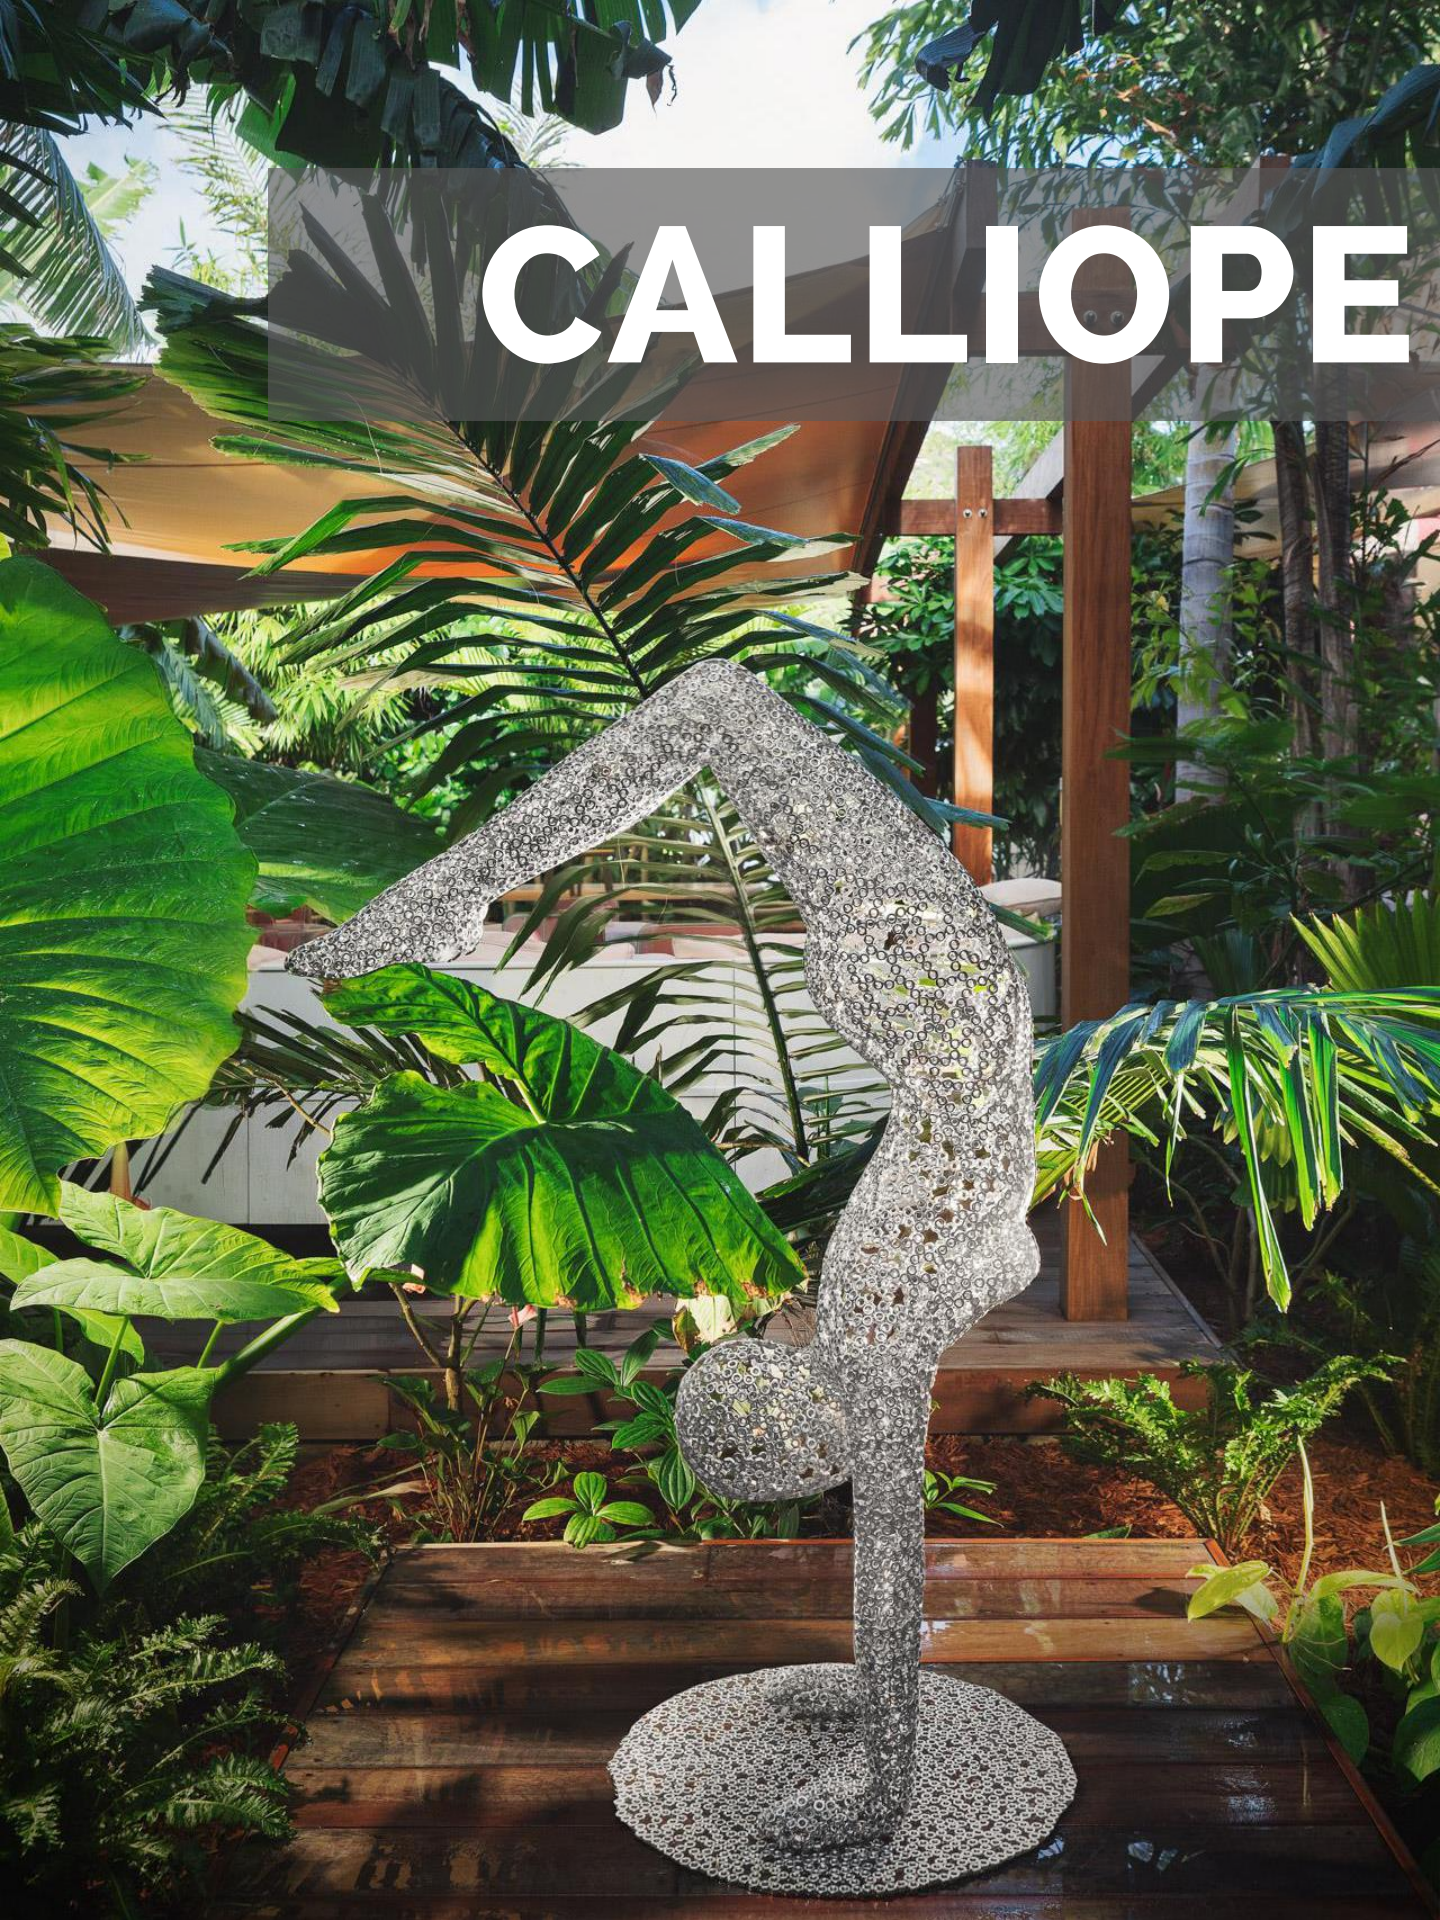

# CASSANDRE

CASSANDRE

CASSANDRE

A blue, wireframe sculpture of a woman stands on a balcony with a glass railing. The sculpture is composed of a complex, interconnected pattern of small circles, creating a mesh-like structure. The woman is depicted in a classic, elegant pose, with her left hand on her hip and her right arm resting on the railing. The background features a bright blue sky with scattered white clouds, a clear blue ocean, and a small island in the distance. The balcony floor is made of light-colored wooden planks. The overall scene is bright and scenic, suggesting a tropical or coastal location.

**VENUS**

VENUS

VENUS

# CALLIOPE

CALLIOPE

CALLIOPE