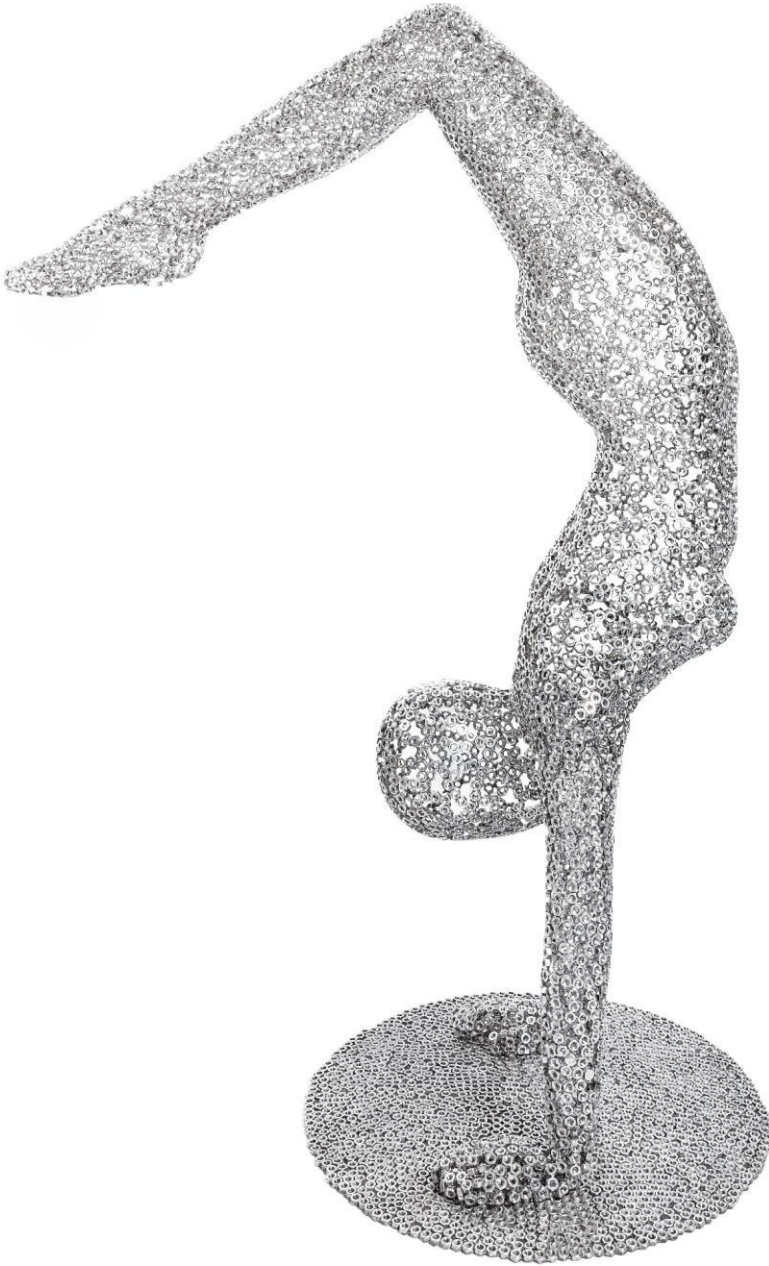

# CASSANDRE

CASSANDRE

CASSANDRE

A blue, wireframe sculpture of a woman stands on a balcony with a glass railing. The sculpture is composed of a complex, interconnected pattern of small circles, creating a mesh-like structure. The woman is depicted in a classic, elegant pose, with her left hand on her hip and her right arm resting on the railing. The background features a bright blue sky with scattered white clouds, a clear blue ocean, and a small island in the distance. The balcony floor is made of light-colored wooden planks. The overall scene is bright and scenic, suggesting a tropical or coastal location.

**VENUS**

VENUS

VENUS

# CALLIOPE

CALLIOPE

CALLIOPE