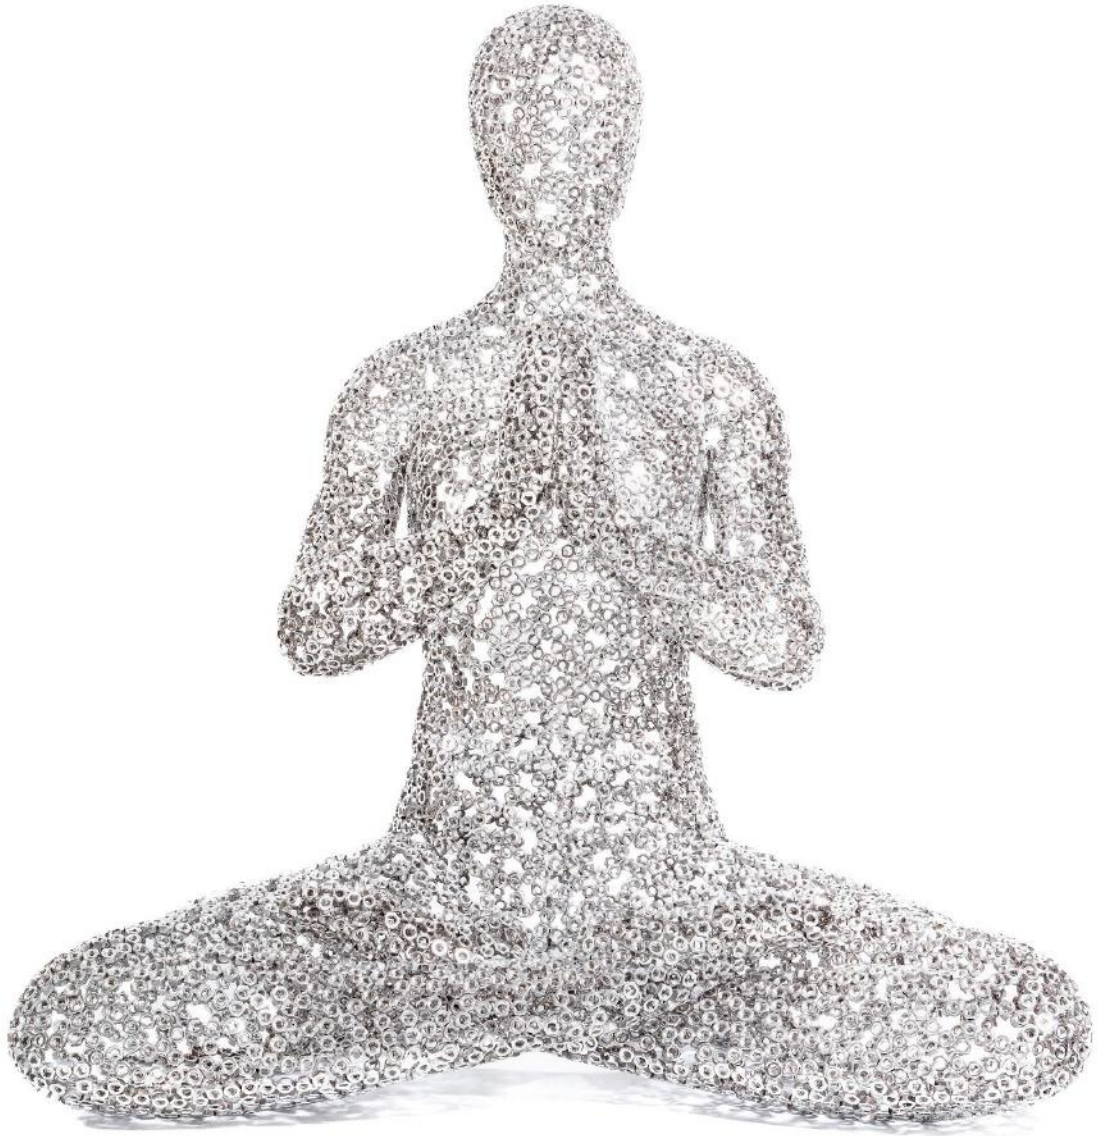

# TARA

TARA

TARA

# CASSANDRE

CASSANDRE

CASSANDRE

A blue, wireframe sculpture of a woman stands on a balcony with a glass railing. The sculpture is composed of a complex, interconnected pattern of small circles, creating a mesh-like structure. The woman is depicted in a classic, elegant pose, with her left hand on her hip and her right arm resting on the railing. The background features a bright blue sky with scattered white clouds, a clear blue ocean, and a small island in the distance. The balcony floor is made of light-colored wooden planks. The overall scene is bright and scenic, suggesting a tropical or coastal location.