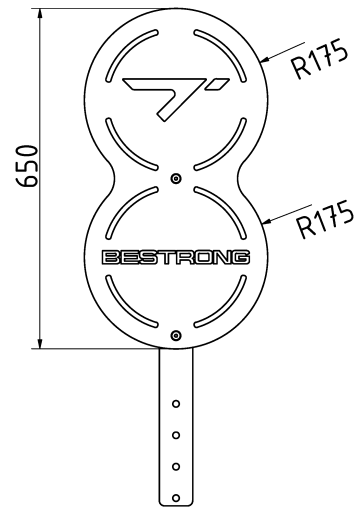

BESTRONG

[bestrongworld](#)
[bestrongworld](#)
[global.bestrong.com](#)
info@bestrong.com