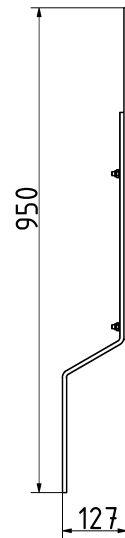

Attributes

Product Code
Net weight
Max. weight load
Dimensions (w x l x h)
Color options

2-1-054
10 kg
-
350x127x950 mm

For more color options, discuss with your sales representative.

Warranty

Structure
Steel
Paint
Plastic
Rubber
Moving parts

25-15 years
5-10 years
2 years
5-10 years
1-3 years
2 years

Detailed information in the warranty document

BESTRONG

 [bestrongworld](#)
 [bestrongworld](#)
 [global.bestrong.com](#)
 info@bestrong.com