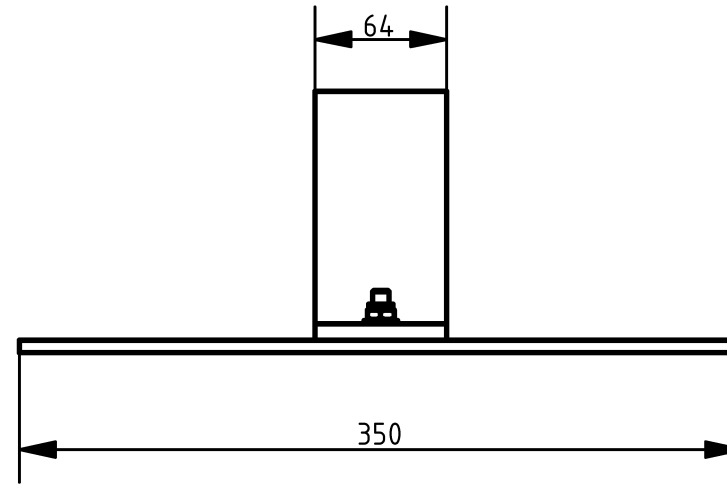

BESTRONG

[bestrongworld](#)
[bestrongworld](#)
[global.bestrong.com](#)
info@bestrong.com