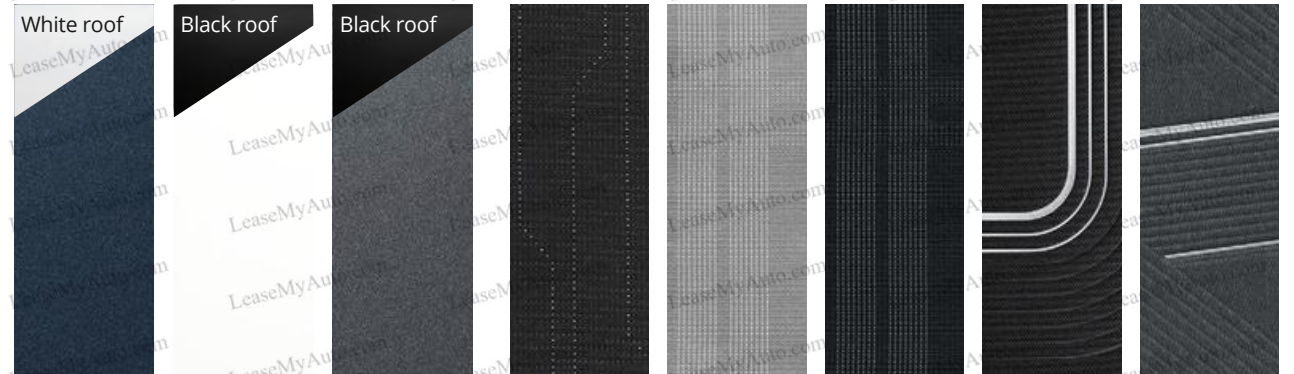

Combination cloth/H-Tex® trimmed seating surfaces

Exterior Colors

Lunar White

Shimmering Silver

Ecotronic Gray

Mirage Green

Ultimate Red*

Intense Blue*

Onyx Black

Interior Colors

White roof

Black roof

Black roof

Black Cloth SE

Gray Cloth SEL

Black Cloth SEL