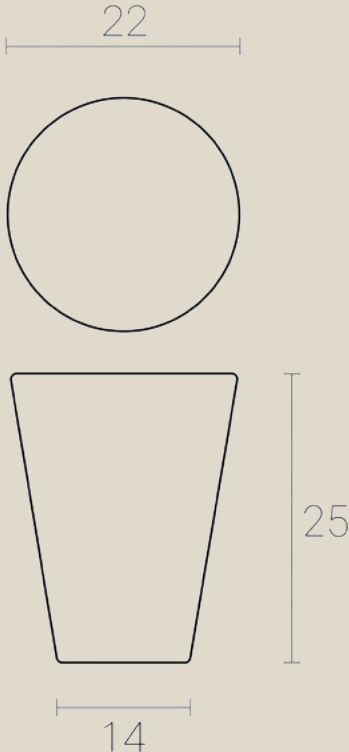

CONE

CABINET KNOB

Overview:
Discover the perfect finishing touch for your cabinetry with our Cone Knob. This elegant knob showcases minimalist design and warmth.

Base Material:
Solid Brass

Dimensions:
Length: 25mm / Ø: 22mm

Finish:

SKU: CHBK1W, CHBK1, CHBK15

DIMENSIONS
