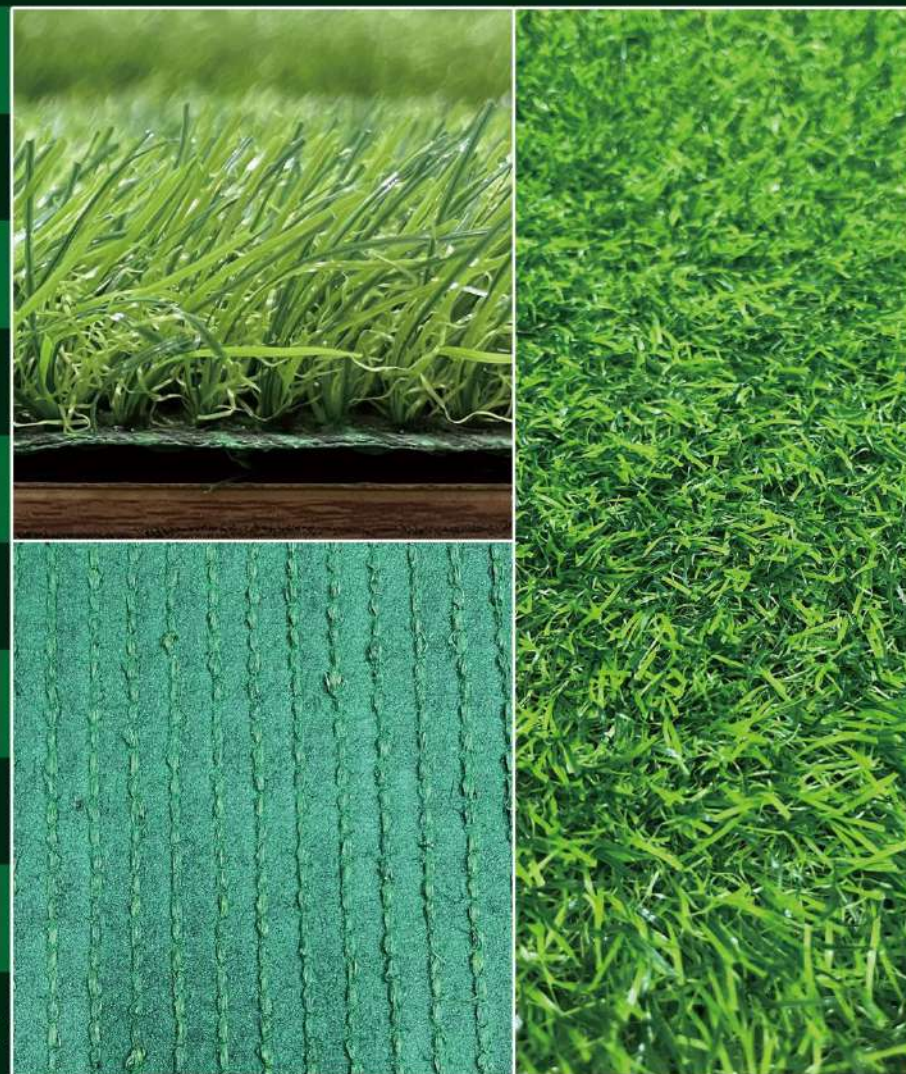

MODEL	Doleader--05
GRASS HEIGHT	35mm
NUMBER OF STITCHES	15
COLOUR	Dark three-color
YARN TYPE	Stem type
SIZE PER ROLL	2m*25m, 4m*25m
STRAIGHT+CURVED	8+8
WARRANTY	3-5 years
SUITABLE FOR	Courtyard、Garden、Park
BACKING	PP cloth+fleece+SBR latex