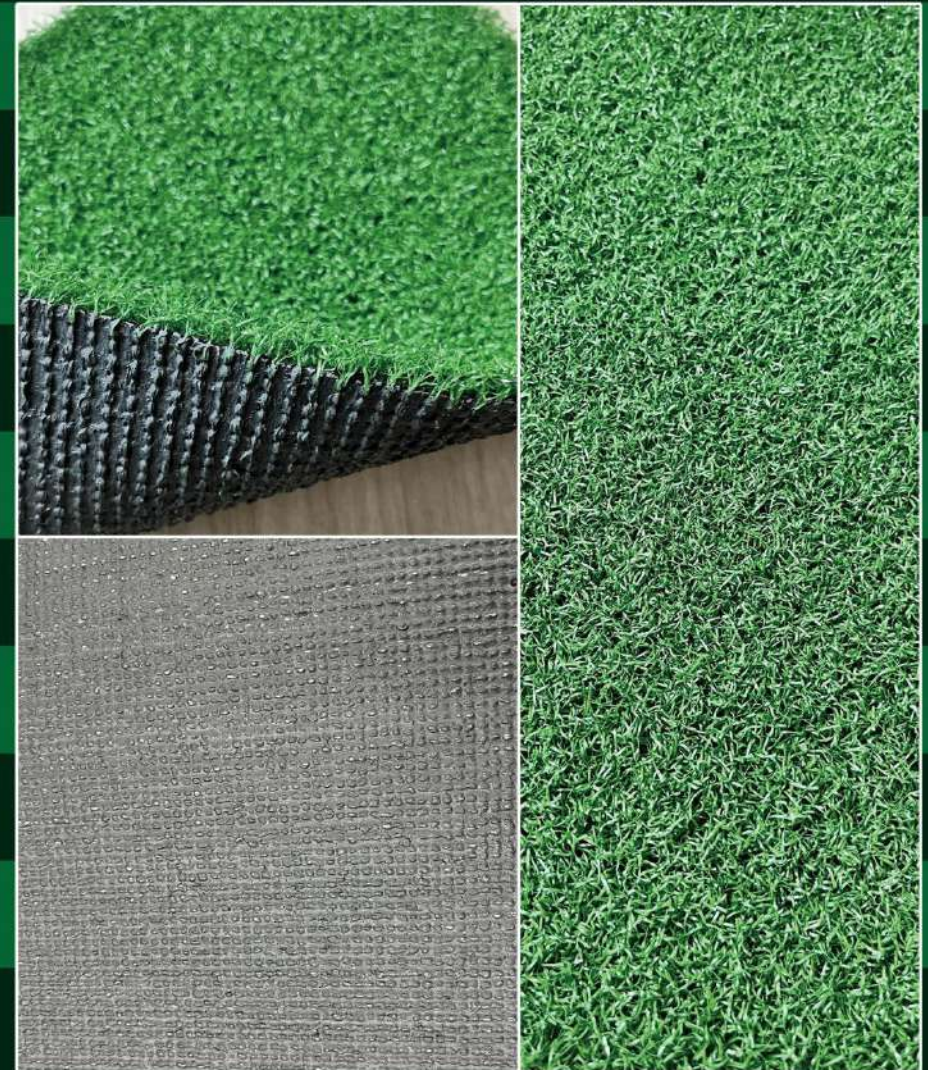

MODEL	Doleader--28
GRASS HEIGHT	10-15mm
NUMBER OF STITCHES	25-30
COLOUR	Single green color
YARN TYPE	Curved type
SIZE PER ROLL	2m*25m, 4m*25m
CURVED	100%
WARRANTY	5-8 years
SUITABLE FOR	Golf Course
BACKING	PP cloth+net+SBR latex