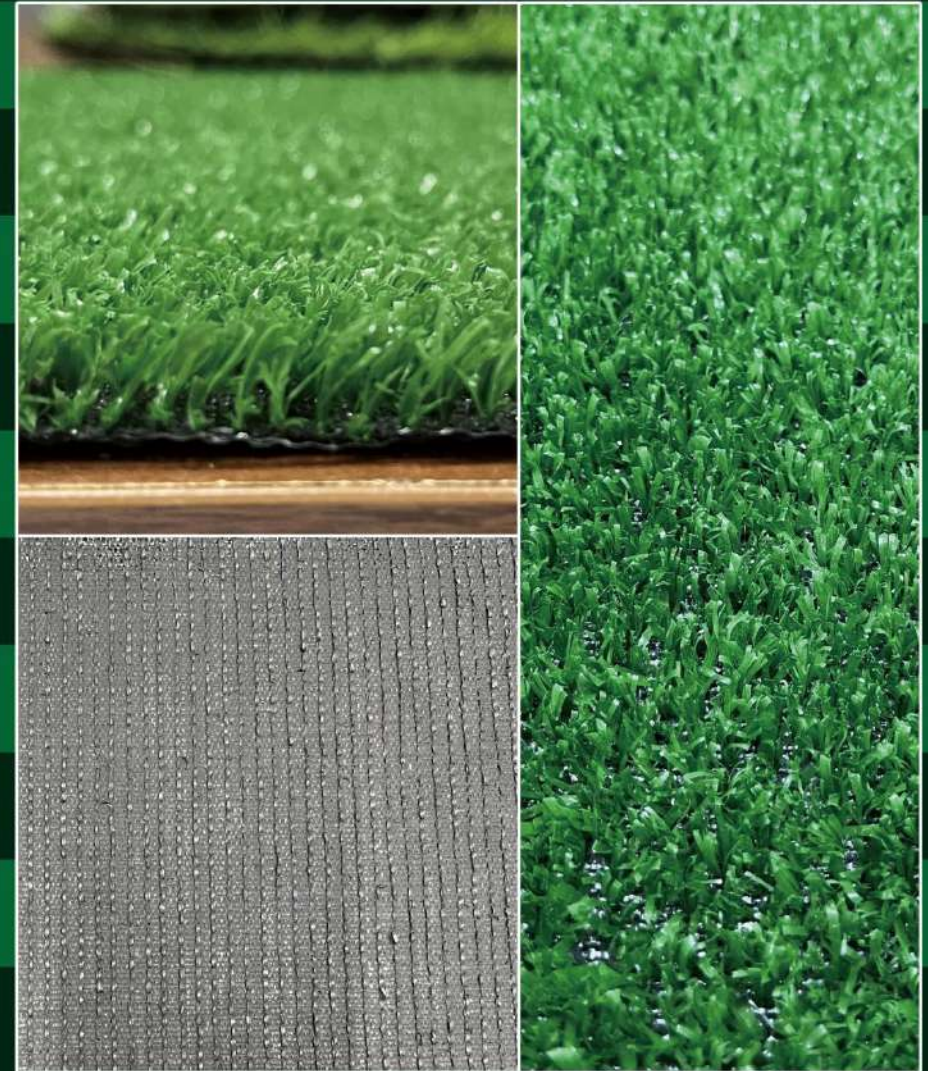

MODEL	Doleader--22
GRASS HEIGHT	7-15mm
NUMBER OF STITCHES	25-37
COLOUR	Army green-color
YARN TYPE	Straight-net type
SIZE PER ROLL	2m*25m, 4m*25m
STRAIGHT	100%
WARRANTY	Over two years
SUITABLE FOR	Fence、Desert
BACKING	PP cloth+SBR latex