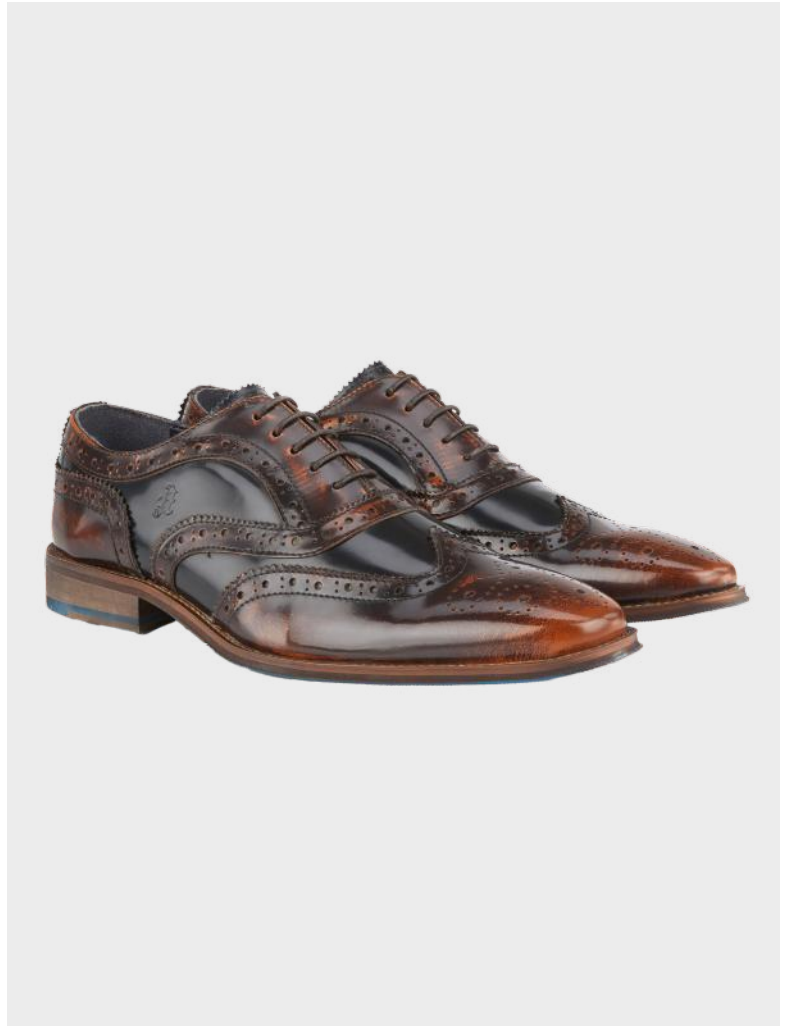

ROSCOMMON

- Genuine Leather Upper
- Navy Leather Panelling
- Handmade Sole
- Full Length Insock

Style Code: 3117471 T
Size: UK 7 - UK 12
Colour: Tan/Navy

CASHEL

- Genuine Leather Upper
- Leather Paisley Laser Panelling
- Handmade Sole
- Full Length Insock

Style Code: 3121486 T

Size: UK 7 - UK 12

Colour: Tan

H MEN
HEART & SOLE FOOTWEAR

ENNIS

- Genuine Leather Upper
- Brocade Panelling

- Handmade Sole
- Full Length Insock

Style Code: 3122079 TX
Size: UK 7 - UK 12
Colour: Tan/Silver

Style Code: 3122079 T
Size: UK 7 - UK 12
Colour: Tan/Multi

AMEN
HEART & SOLE FOOTWEAR

ATHLONE

- Genuine Leather Upper
- Full Wingtip Brogue Detailing
- Handmade Sole
- Full Length Insock

Style Code: 3118602 ED
Size: UK 7 - UK 12
Colour: Brown/Navy