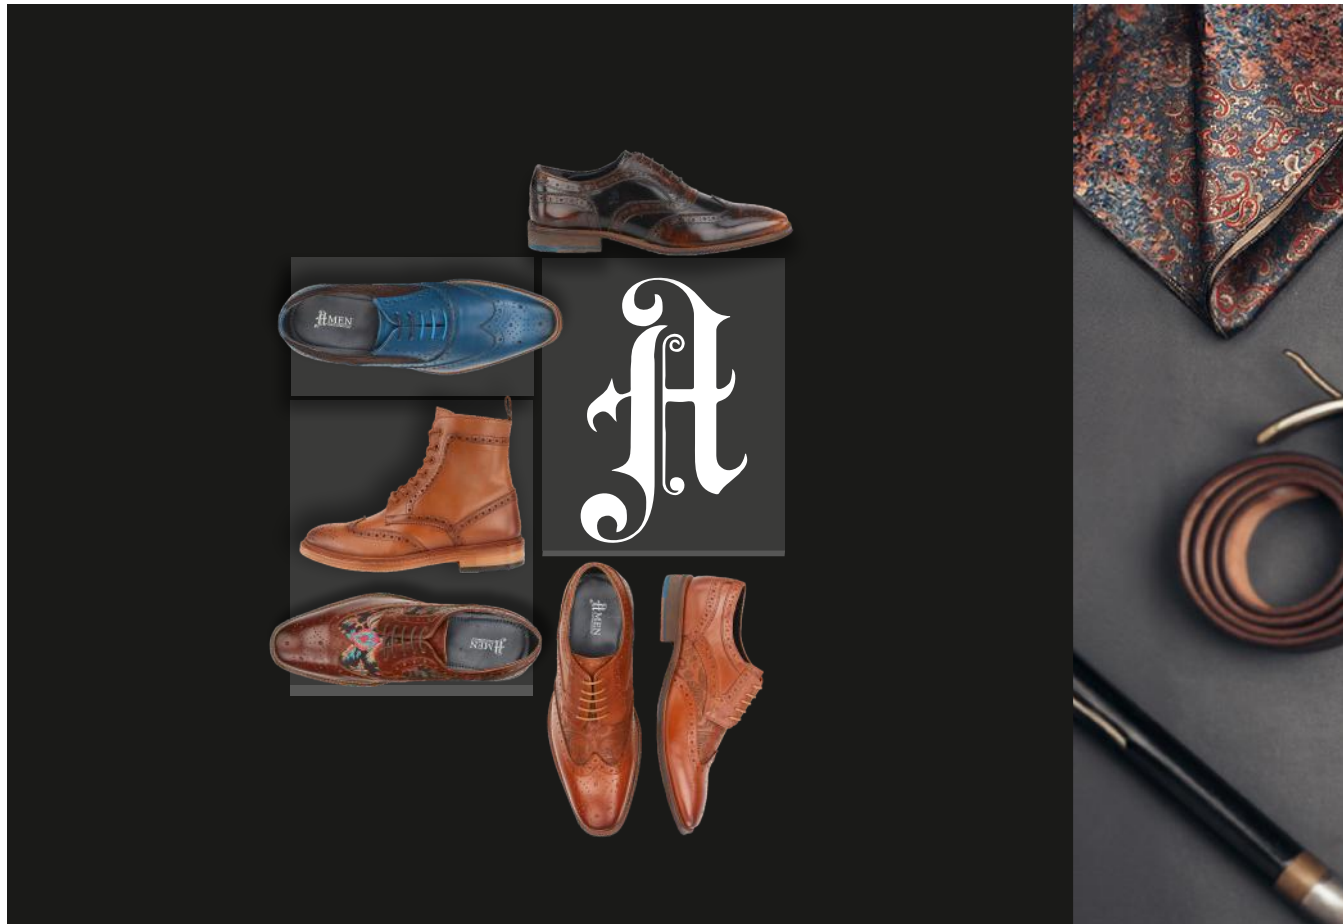

PATRICK SHOES LIMITED

8-9 Eldon Way, Crick, Northampton NN6 7SL
Tel: 01327 703841 Email: sales@patrickshoes.co.uk
www.amenshoesuk.co.uk