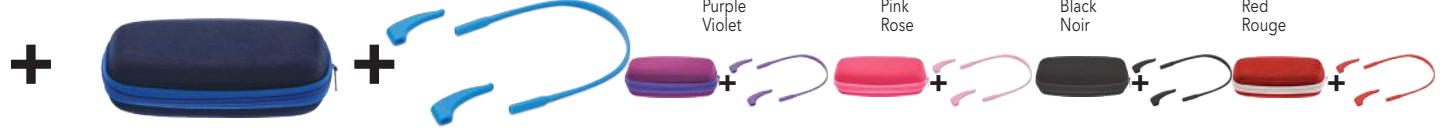

KIDS FLEXIBLE FRAMES + ACCESSORIES + CASE
MONTURES FLEXIBLES ENFANTS + ACCESSOIRES + ÉTUIS

K1D
Red
Rouge

42-16-128

K3A
Blue
Bleu

42-16-128

K5B
Pink
Rose

42-16-128

K7
Purple
Violet