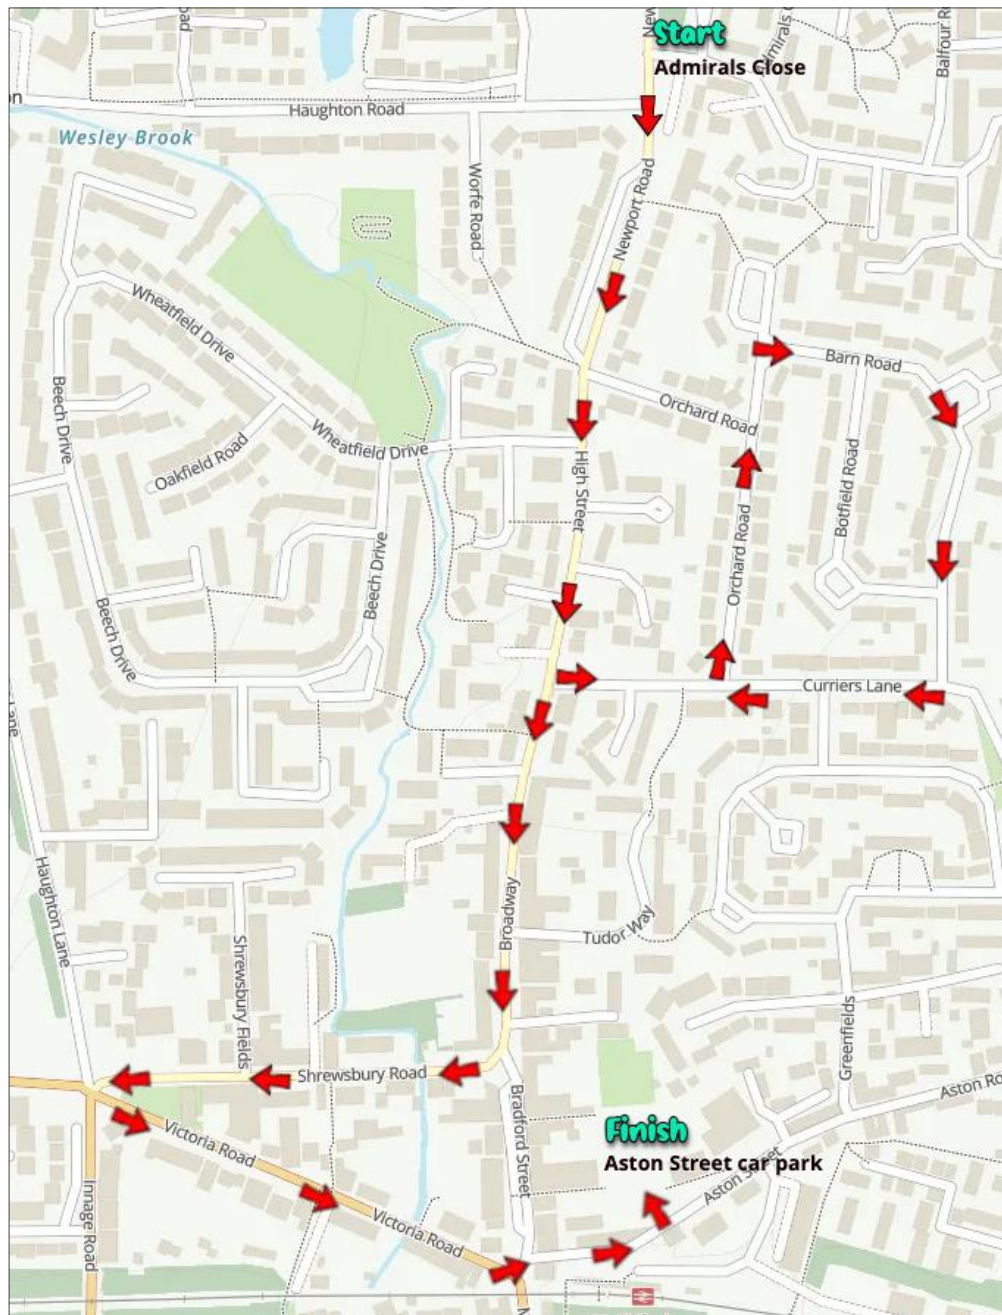

Over 30 Years of Experience in Event Hire! Visit our website to see our full range of equipment
Call or Email for a free quote!

THE CARNIVAL PARADE WINNERS

Year	Organisation/Group
1968	Edge and Son
1969	Sheriffhales Ladies
1970	-
1971	-
1972	Shifnal Farm Services
1973	Shifnal Farm Services
1974	Towns Womens Guild
1975	St Andrew's School
1976	St Andrew's School
1977	St Andrew's School
1978	Calverley Residence
1979	Calverley Residence
1980	Towns Womens Guild
1981	Trench Tots Playgroup
1982	Calverley Residence
1983	Shropshire Caravan Club
1984	Shropshire Caravan Club
1985	Shifnal Scouts and Guides
1986	Audley Court
1987	Audley Court
1988	Nell Gwyn FC
1989	Shifnal Hospital
1990	Shifnal Folk Dance Club
1991	Shifnal Hospital
1992	Towns Womens Guild
1993	Shifnal Folk Dance Club
1994	Shifnal Folk Dance Club
1995	Wickets Play Group
1996	Wickets Play Group
1997	Wickets Play Group
1998	3 Nans from Donnington
1999	Keith Gibbons
2000	Towns Womens Guild
2001	Carnival Addicts
2002	1 st Class Dance Wear
2003	Shifnal Primary School
2004	Netherwood
2005	Carnival Addicts
2006	Partners in Crime
2007	Netherwood

**Shifnal War Memorial Club
The Scarecrows
2023 Overall Winners**

THE CARNIVAL PROCESSION

PROCESSION TIMES

(All timings are approximate)

2.00 pm	Floats assemble at Admirals Close
2.30 pm	Crowning of the Carnival Royalty
2.45 pm	The procession begins
4.30 pm	The awards and prizes will be given out on Aston Street car park.
4.45 pm	The summer raffle draw.