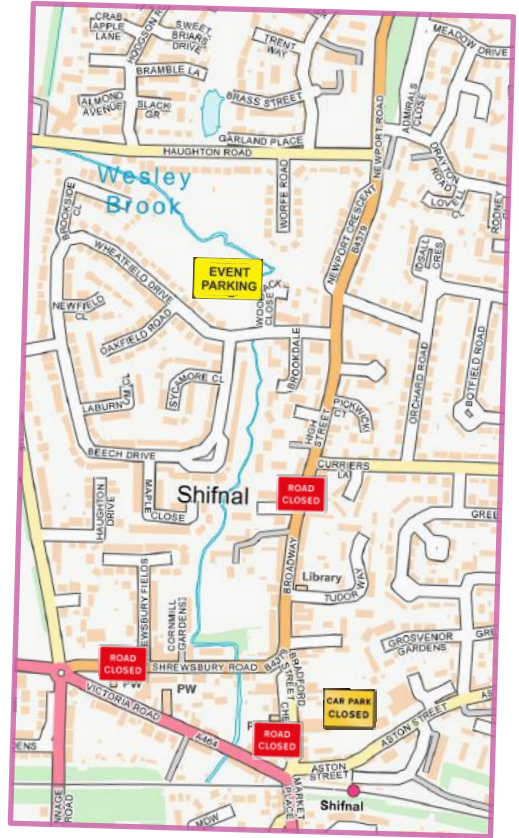

ROAD AND CAR PARK CLOSURES

WHOLE EVENT CLOSURES

To help facilitate a safe event, Broadway will be closed from 4pm on Thursday 27th June until Monday 1st July between Curriers Lane, Bradford Street and Shrewsbury Road. Signed diversions will be in place along Aston Street and Haughton Lane.

TEMPORARY CLOSURES

There will be a rolling road block along the parade route (see page 18) on Saturday between 2.45pm and 4.30pm approx. Please follow the Marshals' instructions to ensure we keep all participants and visitors safe.

EVENT PARKING

Aston Street Car Park will also be closed on Saturday 29th June, but event parking is available, free of charge, at Wheatfield Park, Wheatfield Drive, TF11 8HU. A diversion will be signed from Aston Street.