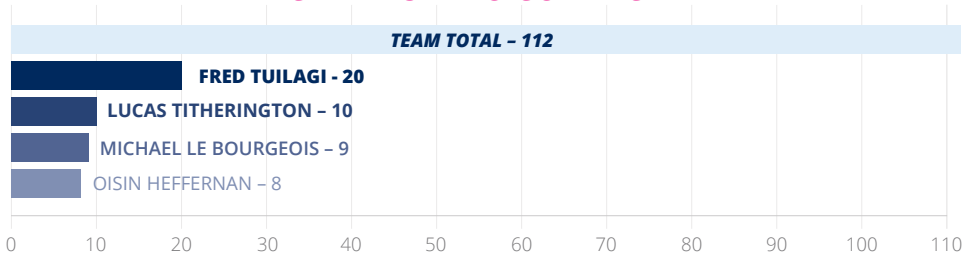

CARRIES INTO CONTACT