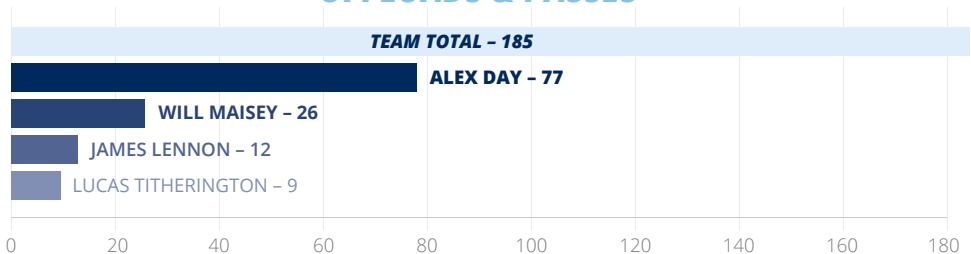

Here's what we learned last Saturday at the 4Ed Hartpury Stadium...

TACKLES MADE

CARRIES INTO CONTACT

OFFLOADS & PASSES

2025/26 SEASON

FIXTURES/RESULTS/TABLES

FIXTURES

CHAMP
RUGBY