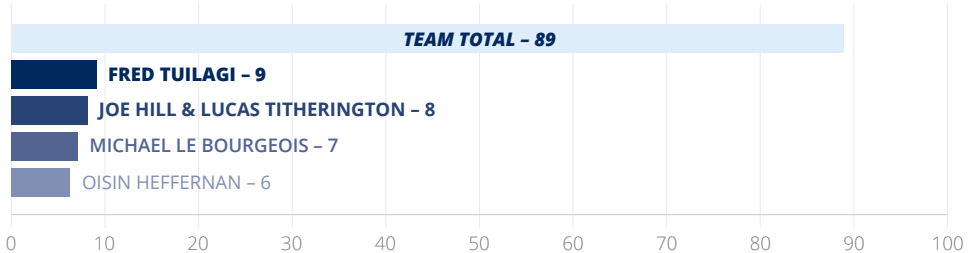

TACKLES MADE