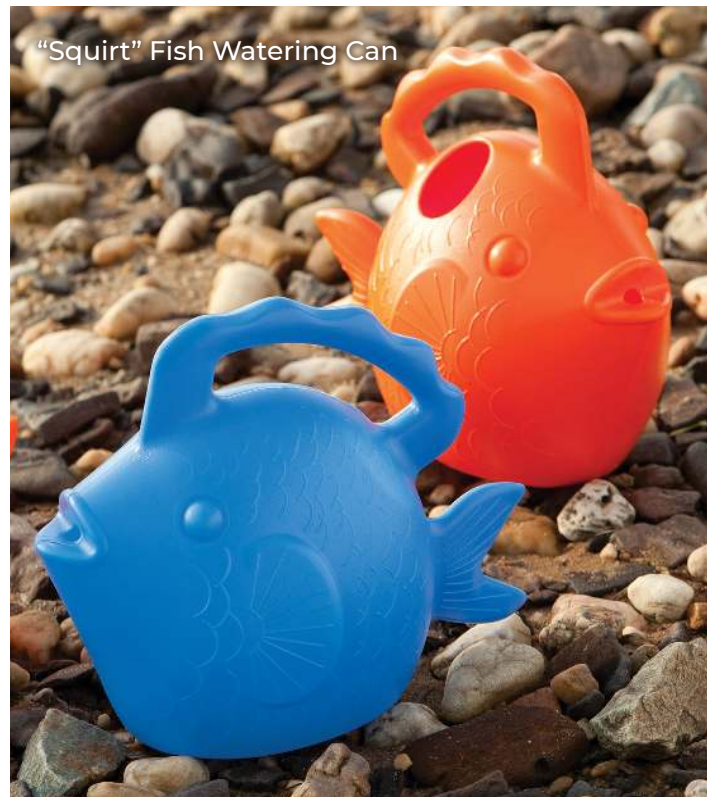

Item #	Capacity	Case	Color
30806	.75 gal/3L	6	Orange
30809	.75 gal/3L	6	Blue