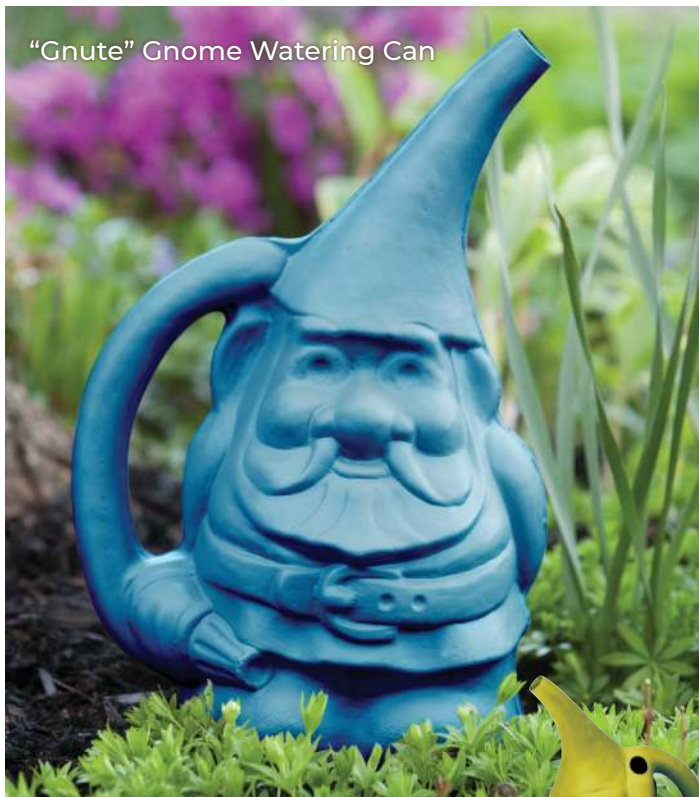

Item #	Capacity	Case	Colors
30602	.5 gal/2L	6	Pearl*
30605	.5 gal/2L	6	Red

*Pearlescent finish

Character Watering Cans

Item #	Capacity	Case	Color
30500	1.75 gal/7L	10	Pink 

Item #	Capacity	Case	Color
30104	1.0 gal/3.8L	6	Yellow 