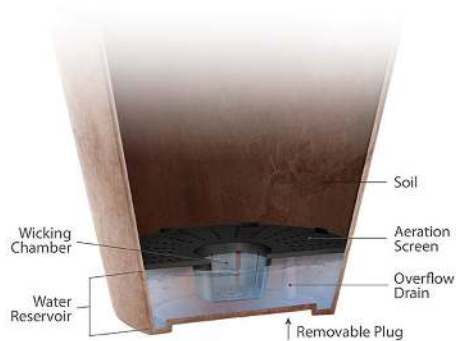

New
Color!

Water-Minder™ Reservoir

- Keeps plants hydrated
- Removable plug for drainage
- Footed bottom for airflow
- No need for saucer or tray
- BPA-free / non-toxic
- UV-stabilized and frost-resistant
- One-year limited warranty