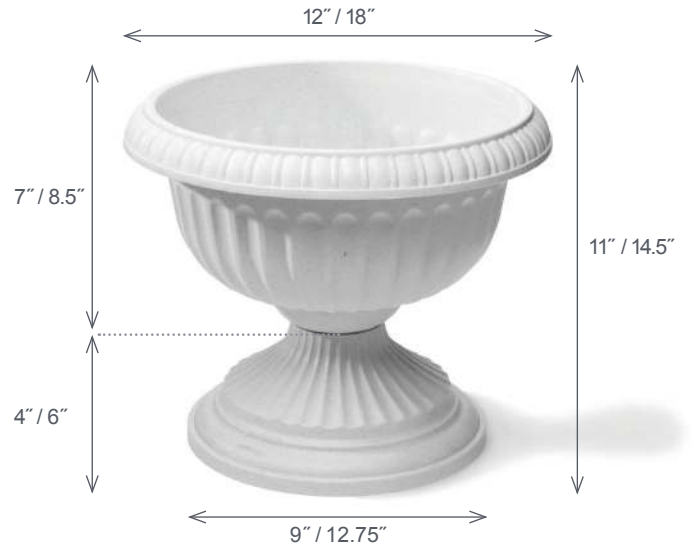

Grecian Urns

With its elegant detail, the Grecian Urn features two-piece construction with drill-out drain holes in UV-stable resin.

Size	Dim. (Ø x H)		Case	White	Stone	Black	Soil Cap.
12" Grecian Urn 30 cm	12.0" 30	11.0" 28	12	39122	39126	39128	4 4.4L
18" Grecian Urn 46 cm	18.0" 46	14.5" 37	6	39182	39186	39188	13.62 15L

*Soil capacity measured one inch from top of container in dry quarts.

Classic Urns

A timeless planter, the Classic Urn features two-piece construction with drill-out drain holes in UV-stable resin.

Size	Dim. (Ø x H)		Case	White	Stone	Black	Soil Cap.
14" Classic Urn 36 cm	14.0" 36	14.0" 36	12	38142	38146	38148	9 9.9L
19" Classic Urn 48 cm	19.0" 48	19.0" 48	6	38192	38196	38198	24 26.43L

*Soil capacity measured one inch from top of container in dry quarts.