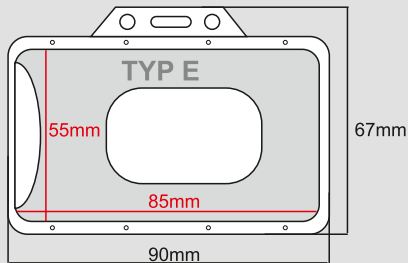

BADGE HOLDERS SOFT

BADGE HOLDERS PLASTIC