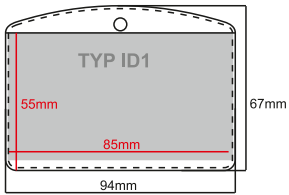

BADGE HOLDERS SOFT

BADGE HOLDERS PLASTIC