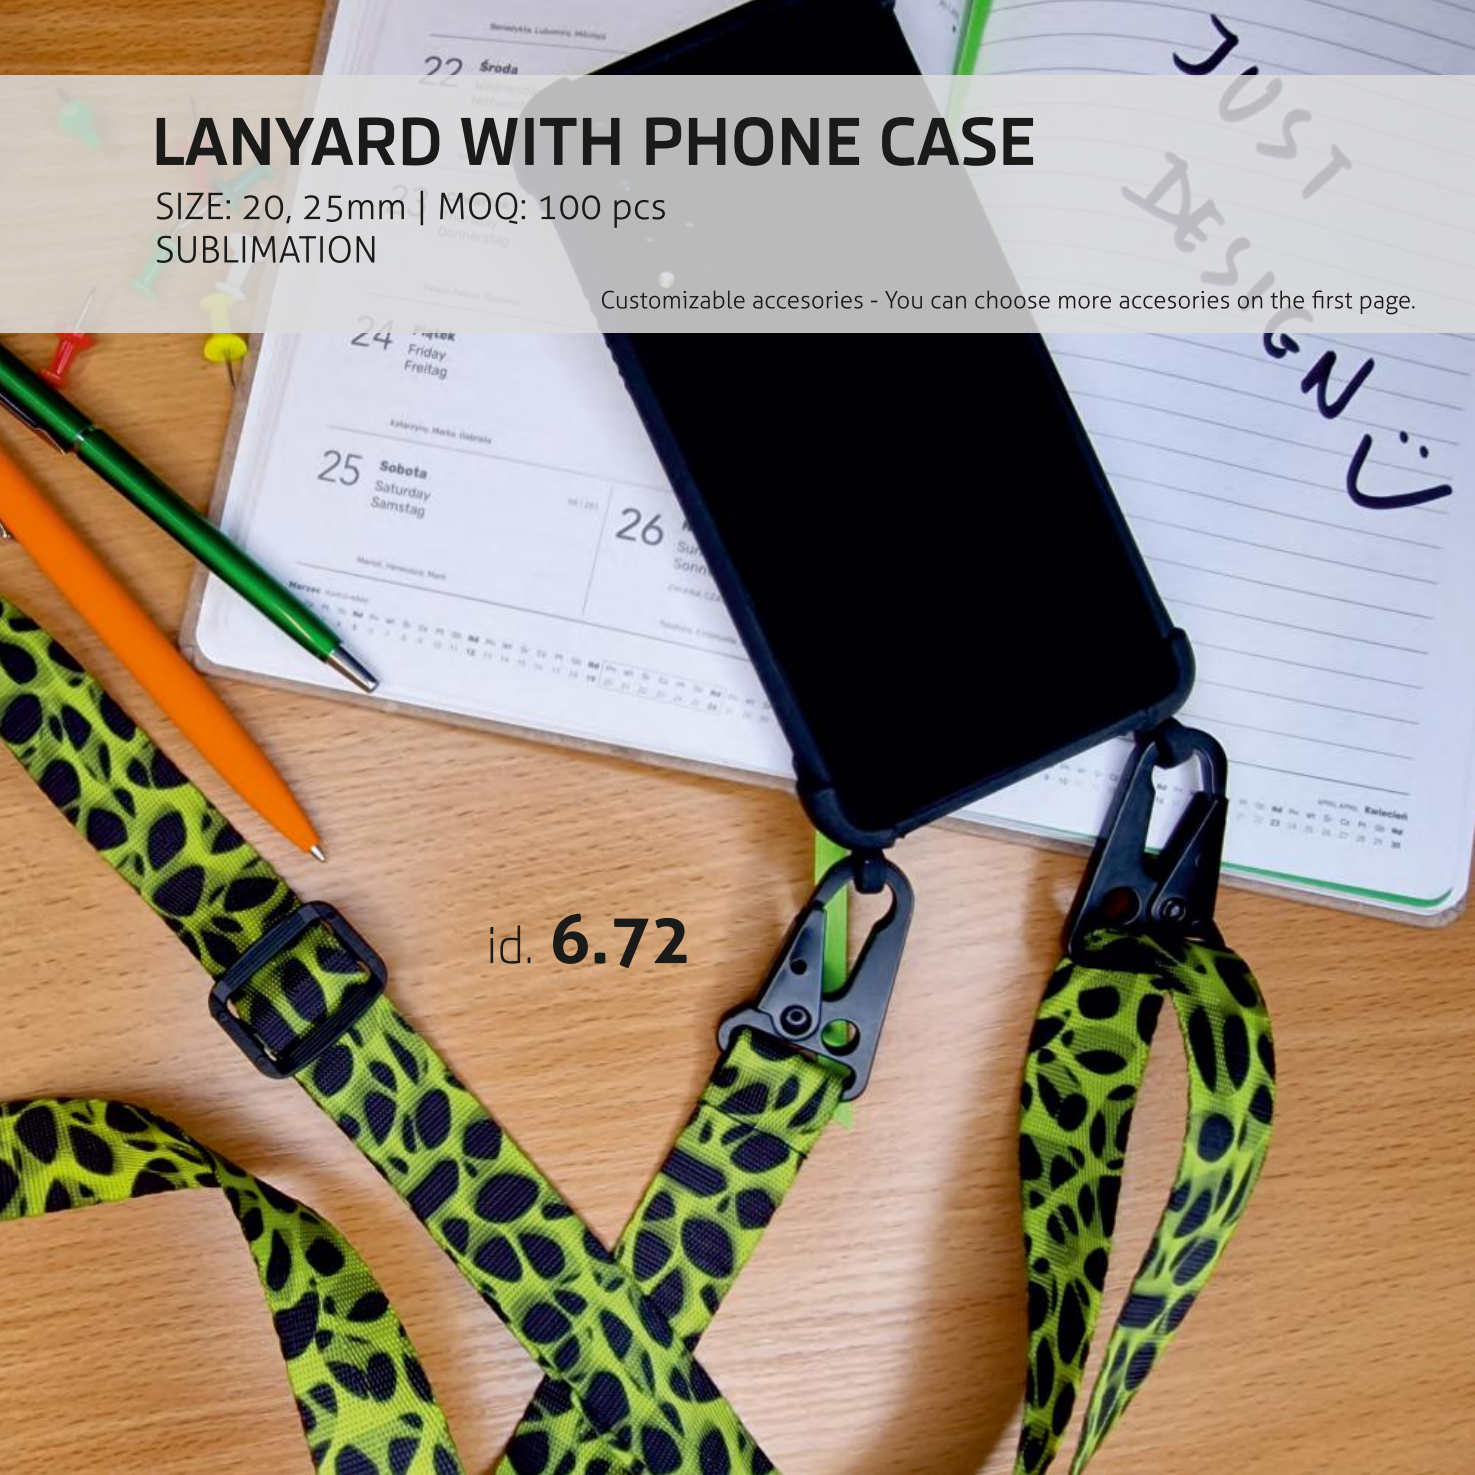

LANYARD WITH PHONE CASE

SIZE: 20, 25mm | MOQ: 100 pcs

SUBLIMATION

Customizable accesories - You can choose more accesories on the first page.

id. **6.72**