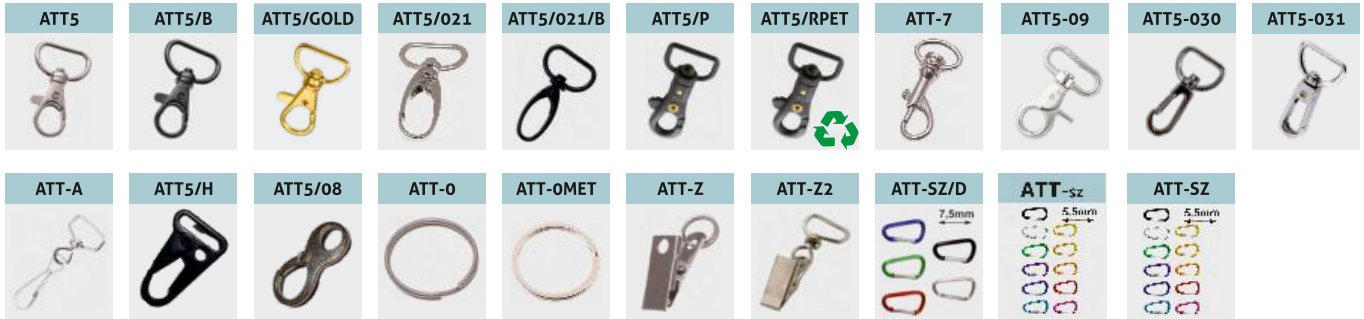

World of lanyards

 made in Poland

ACCESORIES

CARABINES

BUCKLES & OTHERS

PHONE STRAP

WRISTBAND CLOSURE

BADGE HOLDERS SOFT