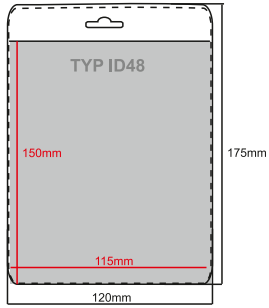

BADGE HOLDERS SOFT

BADGE HOLDERS PLASTIC