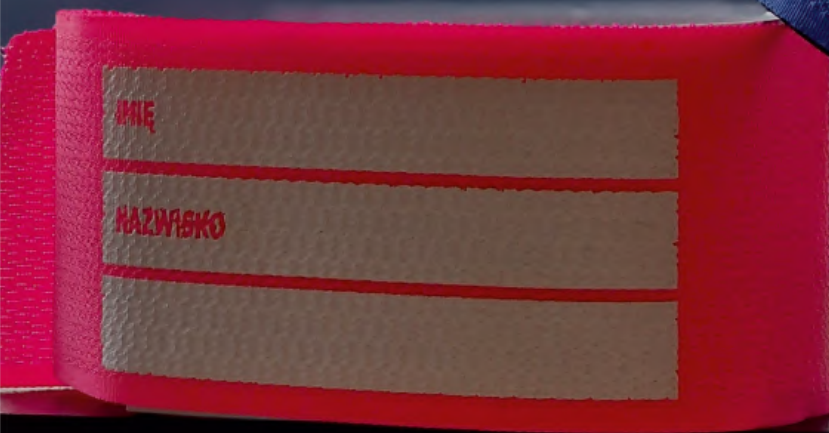

id. **6.701**

id. **6.700**

SKI VELCRO STRAP

Width: 40, 50mm | MOQ: 100 pcs
SILKSCREEN