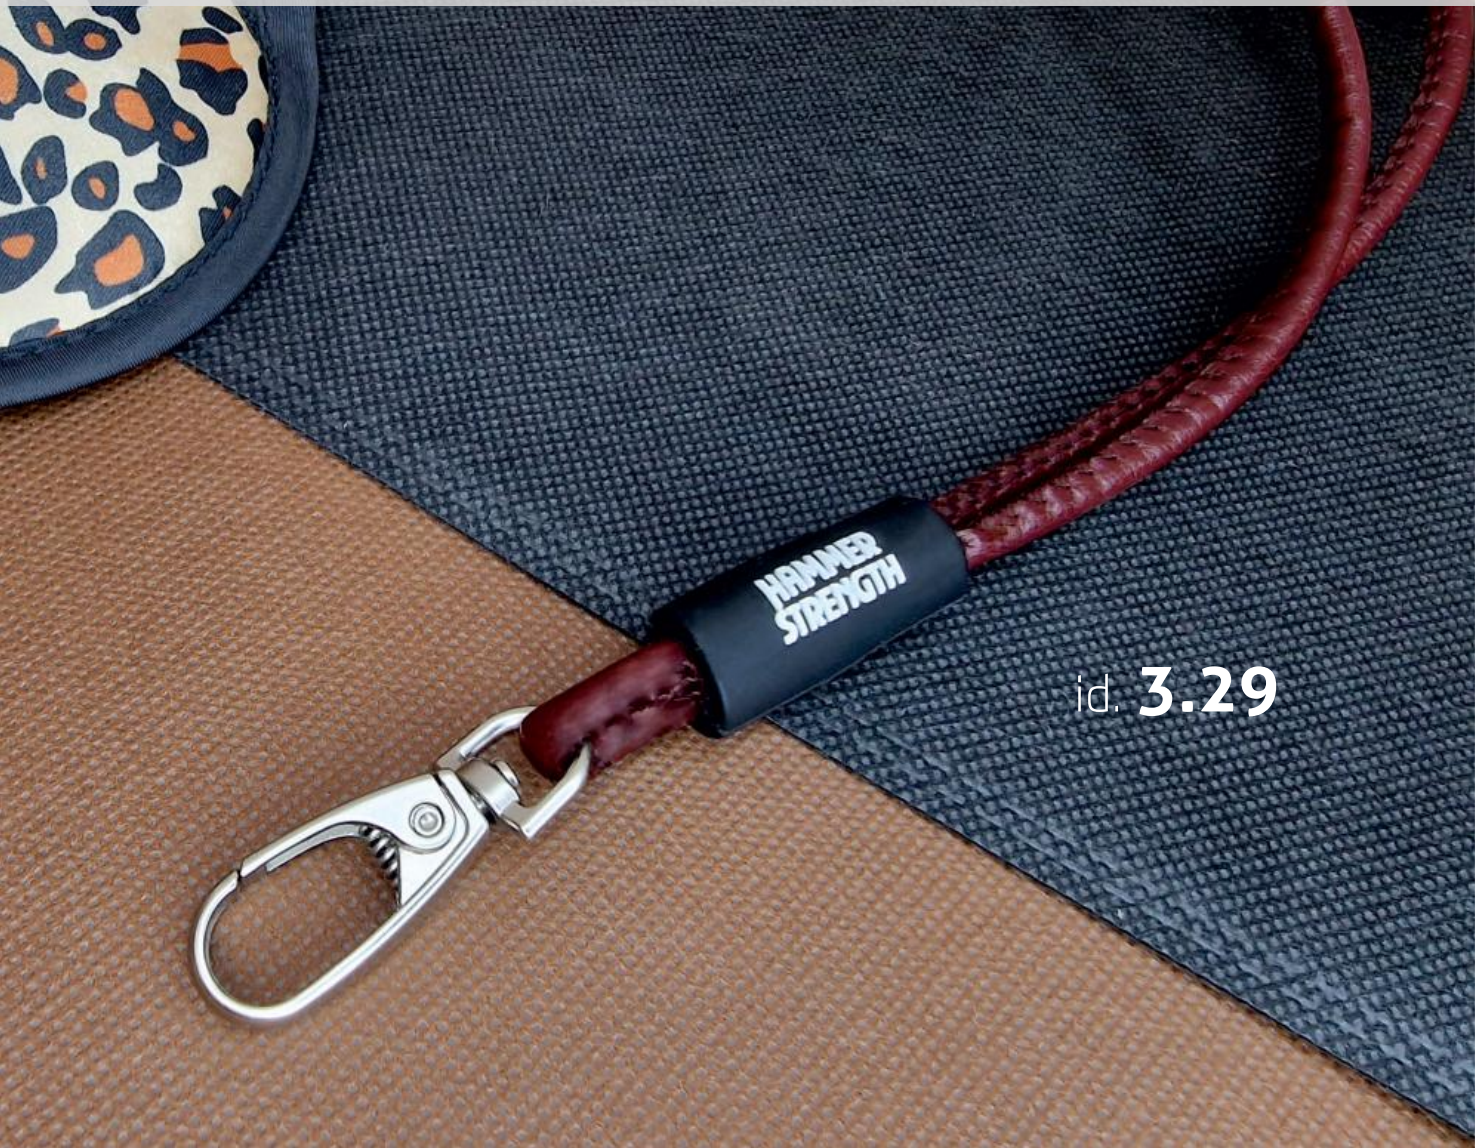

Customizable accessories - You can choose more accessories on the first page.

id. **3.48**

ROPE LEATHER RUBBER LONG

MOQ: 300 pcs

LABEL LONG

LABEL SHORT

Customizable accesories - You can choose more accesories on the first page.