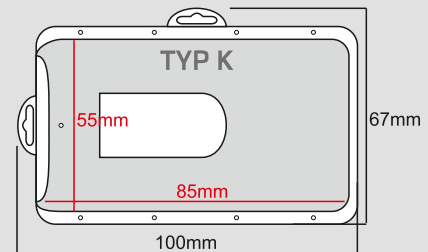

BADGE HOLDERS SOFT

BADGE HOLDERS PLASTIC