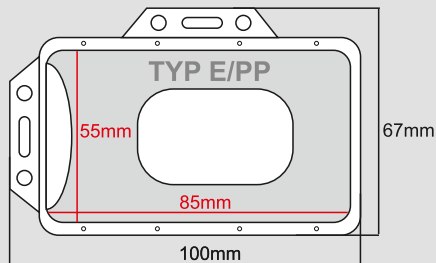

BADGE HOLDERS SOFT

BADGE HOLDERS PLASTIC