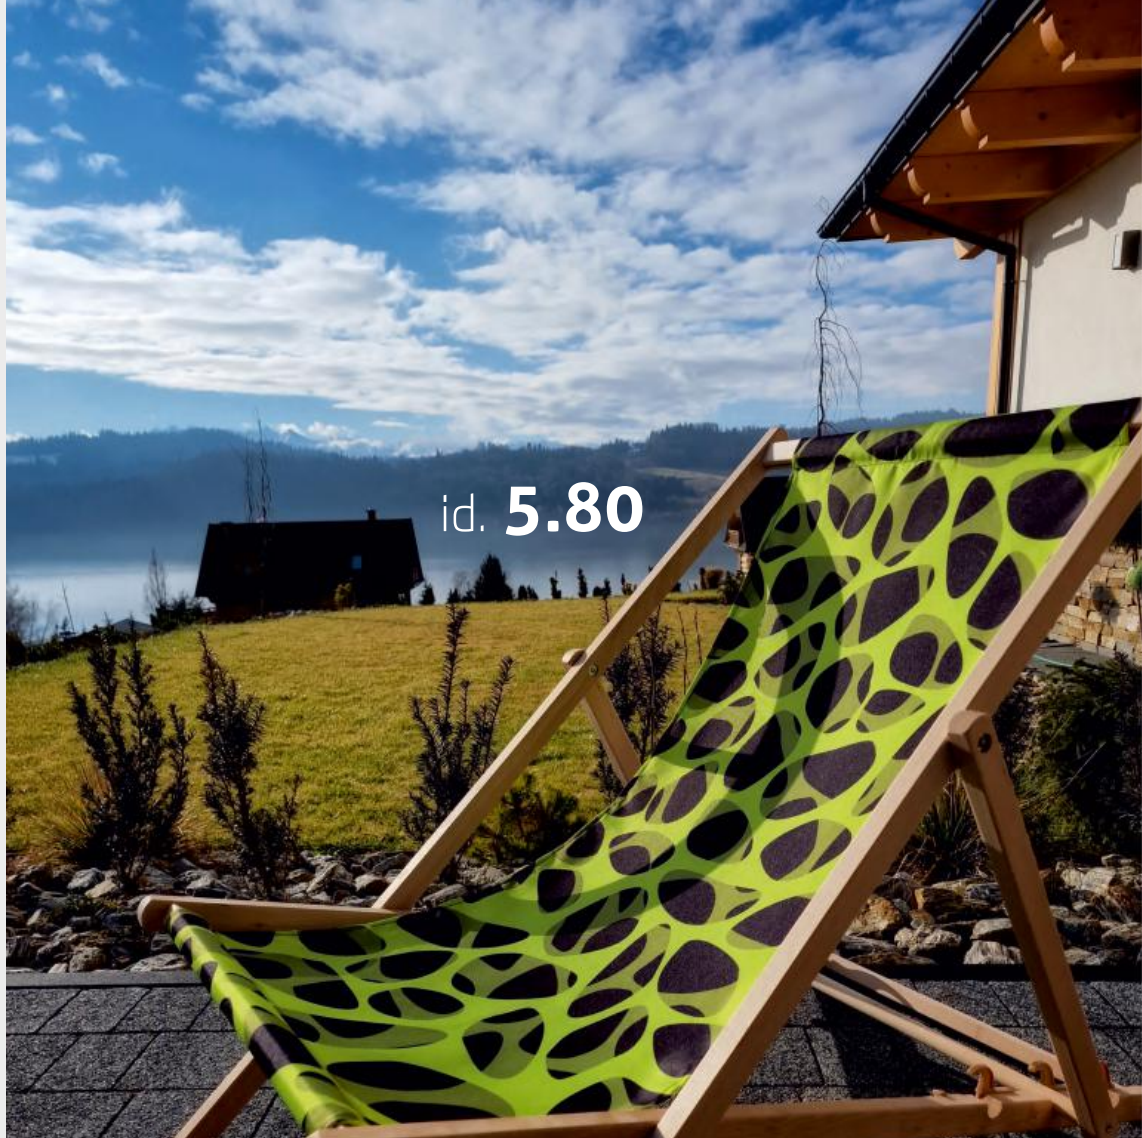

 made in Poland

id. 5.801

id. 5.805

id. 5.802

id. 5.80

DECKCHAIR

FSC WOOD CERTIFICATION | MOQ: 1 pcs

FULL COLOR PRINT | Fabric 170g/290gr Polyester or Cotton