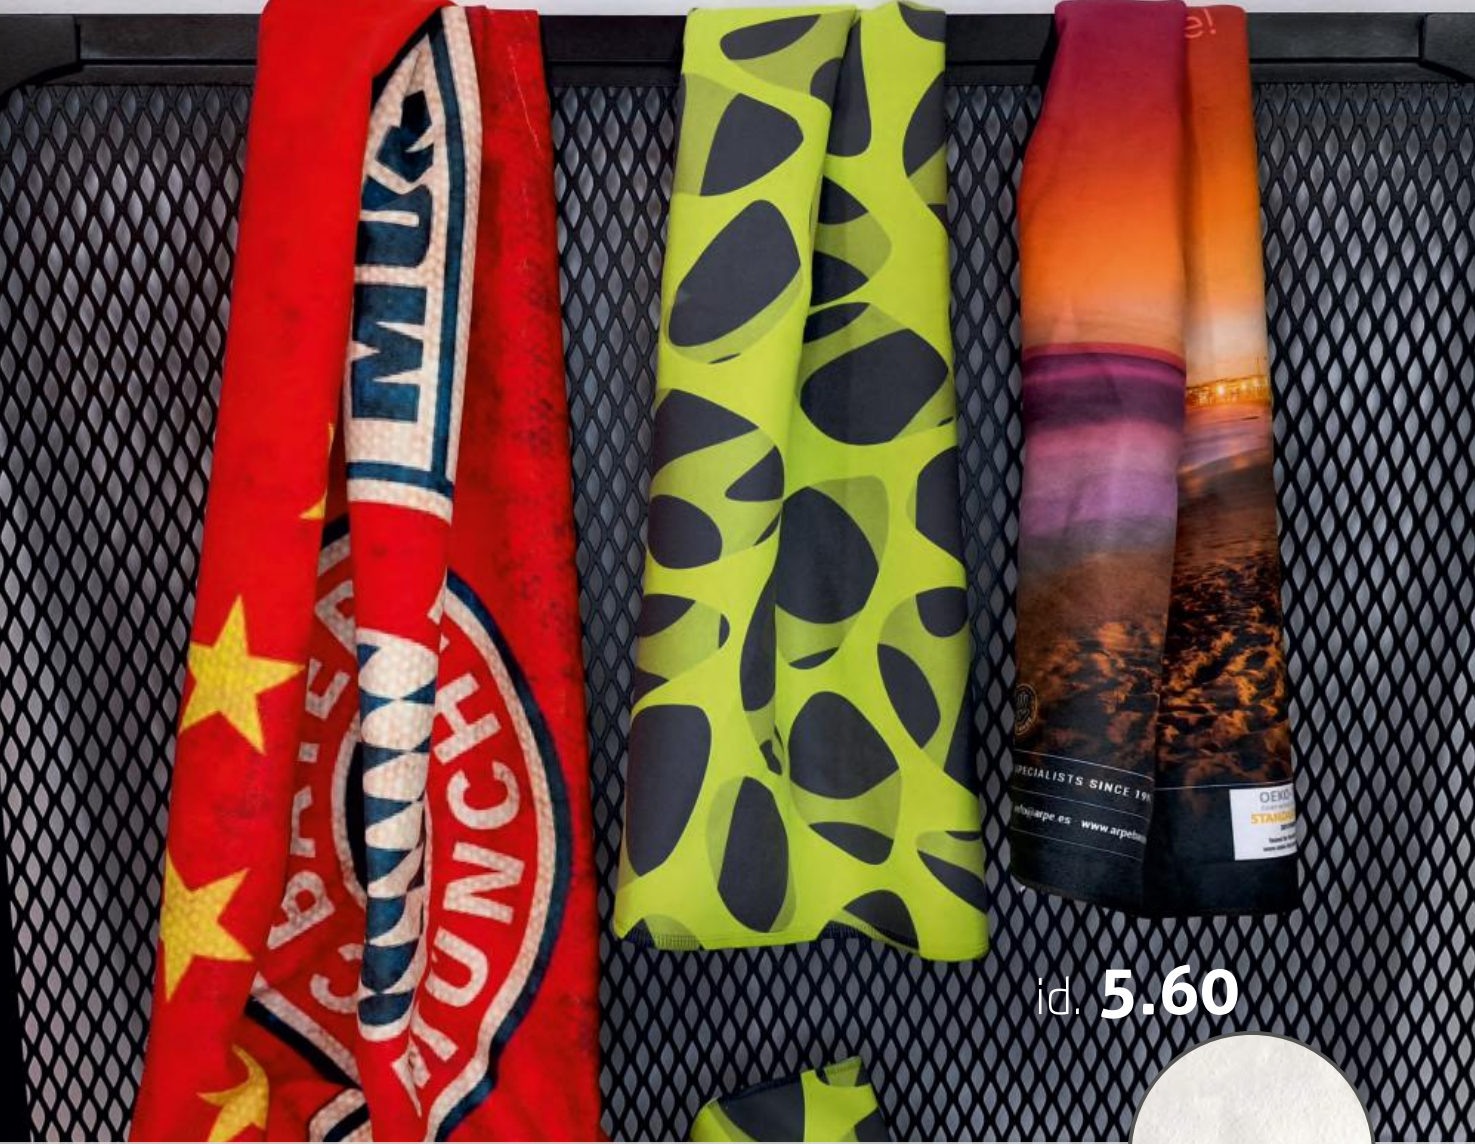

id. **5.60**

PRINTED MICROFIBER TOWEL

100% POLYESTER 205GR | MOQ: 25 pcs

AVAILABLE SIZES: 30x50 cm, 50x100cm, 70x140 cm | CUSTOM SIZE

FULL COLOR PRINT