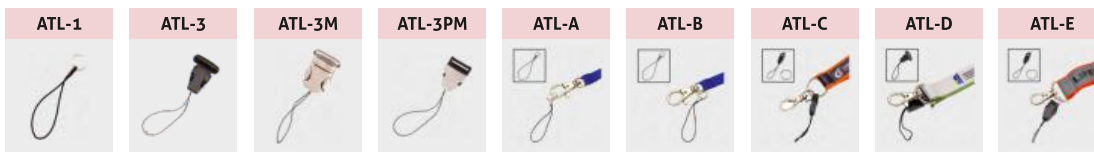

World of lanyards

 made in Poland

ACCESORIES

CARABINES

BUCKLES & OTHERS

PHONE STRAP

WRISTBAND CLOSURE

BADGE HOLDERS SOFT