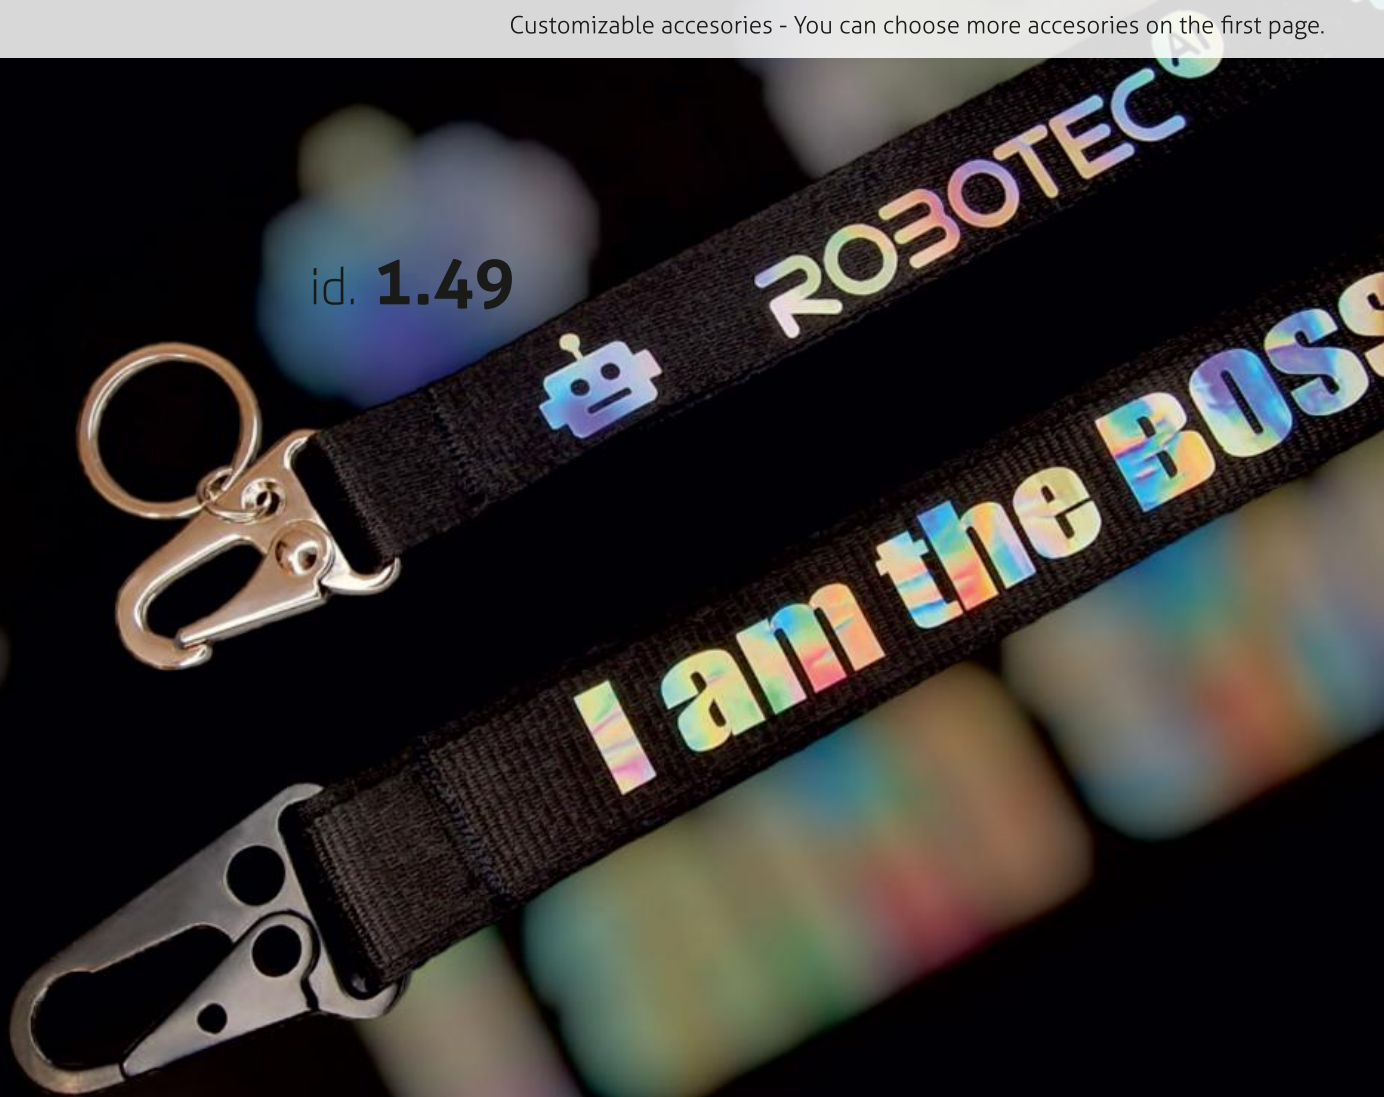

HOLOGRAPHIC LANYARD

SIZE: 15, 20, 25mm | MOQ: 100 pcs

Customizable accesories - You can choose more accesories on the first page.

id. **1.49**