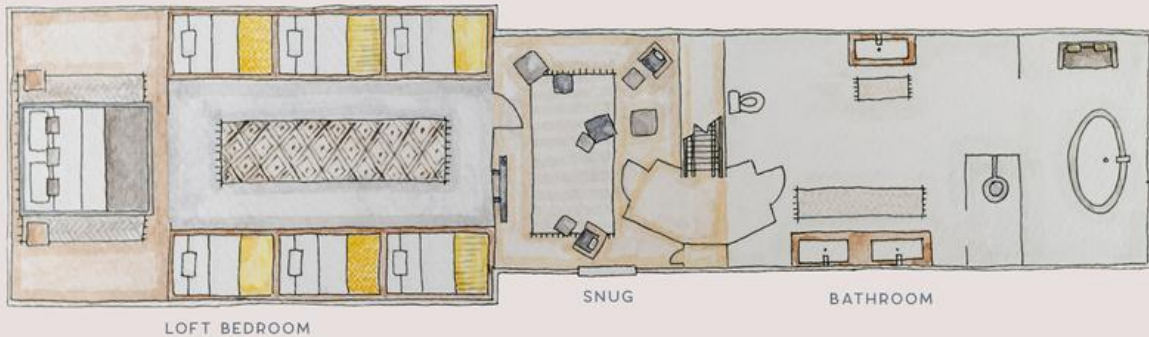

BEDROOM ONE

Super King bedroom, en-suite with double shower and double sink.
Attached dressing room for cot or two single beds creating a family room.

BEDROOM TWO

Super King Bedroom with ensuite bathroom.
Large rolltop bath, shower and double sink.

BEDROOM THREE

Super King Bedroom with ensuite bathroom.

TOP FLOOR

King size bed, 6 full size single beds. Attached snug with games, Smart TV, Xbox with game pass. Huge bathroom with two freestanding sink units, shower and free standing rolltop bath.

SNUG ~ TV room with games console, chairs and beanbags.

BATHROOM ~ Double sink, shower and free standing roll top bath.

DURNS

SHEPHERDS HUT

In the grounds we have our shepherds hut, it can be used for guests to sleep in or as a treatment hut.

HUT ~ King size bed, lounge or treatment space & bathroom with shower.