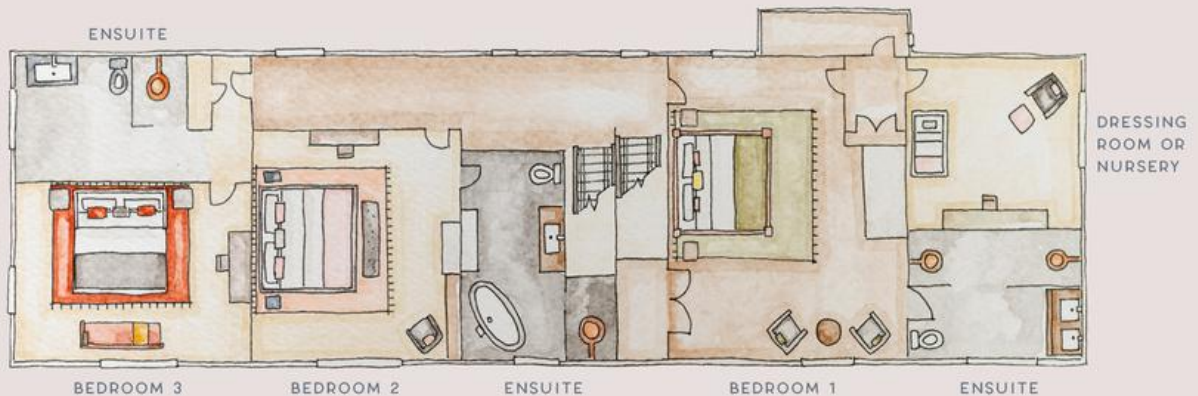

DURNS

FIRST FLOOR PLAN

BEDROOM ONE ~ Super King Bed, Double Shower En-Suite Dressing Room or Childs Nursery/Bedroom.

BEDROOM TWO ~ Super King Bed, En-suite with Freestanding roll top bath and separate shower.

BEDROOM THREE ~ Super King Bed & En-suite with Shower.