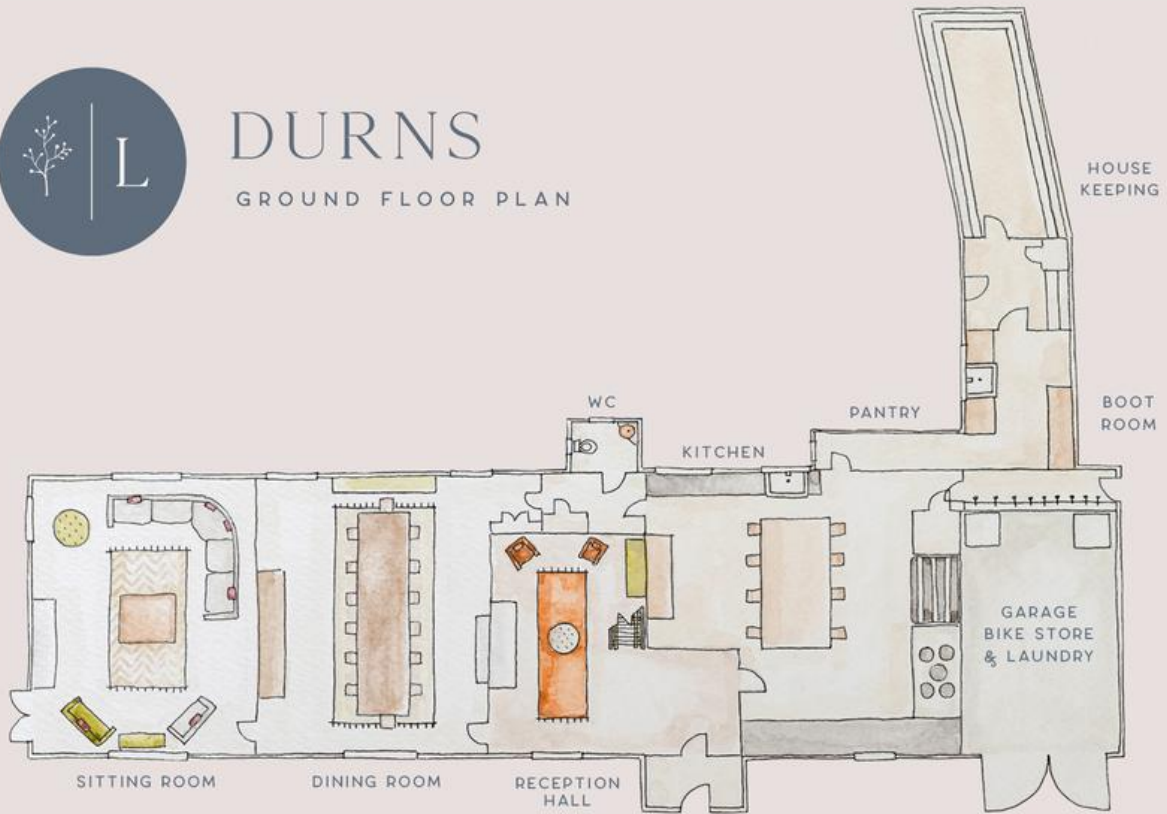

LYMORE NEW FOREST

ROOM GUIDE
DURNS

DURNS

GROUND FLOOR

Entrance Hall. Kitchen, Pantry, Boot Room, Cloakroom.
Dining Room Sitting Room, Garage

FIRST FLOOR

1 x Super King Bedroom, Dressing room, ensuite.
2 x Super King Bedroom, ensuite

SECOND FLOOR

Dorm Bedroom. 6 x Single Beds. 1 x King Size Bed.
Snug.
Full Size Bathroom

CABIN

King Size Bed. Lounge Area. Bathroom

POOL HOUSE

Bar. Games Room. Copper Spa Bath, Outdoor Kitchen

KITCHEN

Farmhouse kitchen with flagstone flooring and underfloor heating.
Large dual fuel LaCanche Range, open fire for cooking.
American fridge freezer with ice maker.
Pantry of essentials.
Dishwasher, Microwave.
Fully stocked utensils, crockery, cutlery, pots and pans.
Farmhouse kitchen table and chairs

THE CABIN

IN THE GROUNDS, FOR YOUR SOLE USE.

KING SIZE BED, LOUNGE AREA WITH DESK, BATHROOM WITH SHOWER

THE SHACK

POOL HOUSE, BAR AND GAMES ROOM.

VERENDA OVERING LOOKING THE POOL WITH COPPER SPA BATH

OUTDOOR KITCHEN WITH GOZNEY DOME PIZZA OVEN AND BBQ

FLOOR PLANS

DURNS

GROUND FLOOR PLAN

DURNS

FIRST FLOOR PLAN

BEDROOM ONE ~ Super King Bed, Double Shower En-Suite Dressing Room or Childs Nursery/Bedroom.

BEDROOM TWO ~ Super King Bed, En-suite with Freestanding roll top bath and separate shower.