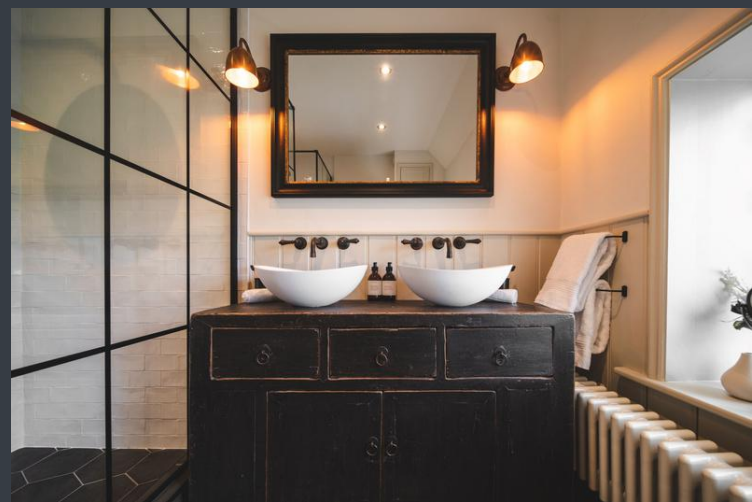

SECOND FLOOR

Dorm Bedroom. 6 x Single Beds. 1 x King Size Bed.
Snug.
Full Size Bathroom

CABIN

King Size Bed. Lounge Area. Bathroom

POOL HOUSE

Bar. Games Room. Copper Spa Bath, Outdoor Kitchen

KITCHEN

Farmhouse kitchen with flagstone flooring and underfloor heating.
Large dual fuel LaCanche Range, open fire for cooking.
American fridge freezer with ice maker.
Pantry of essentials.
Dishwasher, Microwave.
Fully stocked utensils, crockery, cutlery, pots and pans.
Farmhouse kitchen table and chairs

BEDROOM ONE

Super King bedroom, en-suite with double shower and double sink.
Attached dressing room for cot or two single beds creating a family room.

BEDROOM TWO

Super King Bedroom with ensuite bathroom.
Large rolltop bath, shower and double sink.

BEDROOM THREE

Super King Bedroom with ensuite bathroom.

TOP FLOOR

King size bed, 6 full size single beds. Attached snug with games, Smart TV, Xbox with game pass. Huge bathroom with two freestanding sink units, shower and free standing rolltop bath.

HUT ~ King size bed, lounge or treatment space & bathroom with shower.