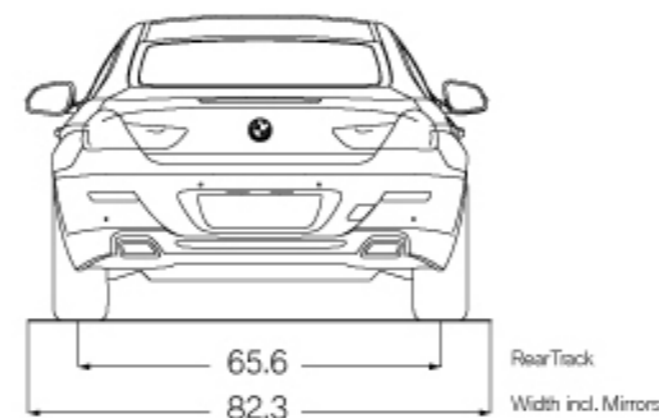

All dimensions in technical drawings are given in inches. Dimensions shown apply to 650i and 650i xDrive Coupe.

Figures subject to change. Not all packages available in all models. Please visit your BMW Retailer or bmwusa.com for the most up-to-date information.