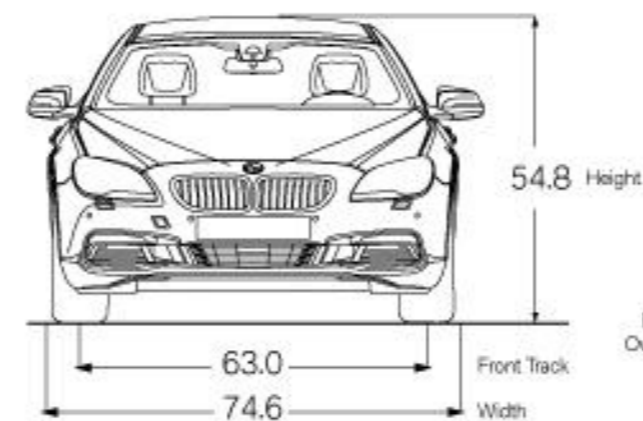

All dimensions in technical drawings are given in inches. Dimensions shown apply to 640i and 640i xDrive Gran Coupe.

Figures subject to change. Not all packages available in all models. Please visit your BMW Retailer or bmwusa.com for the most up-to-date information.

¹BMW AG preliminary test results. Actual acceleration results may vary, depending on specification of vehicle; road and environmental conditions; testing procedures and driving style. These results should be used for comparison only and verification should not be attempted on public roads. BMW urges you to obey all posted speed laws and always wear safety belts.

Not all features are available on all models. Get the latest information on standard and optional features, packages and technical specifications. Visit bmwusa.com and select the BMW model of your choice.