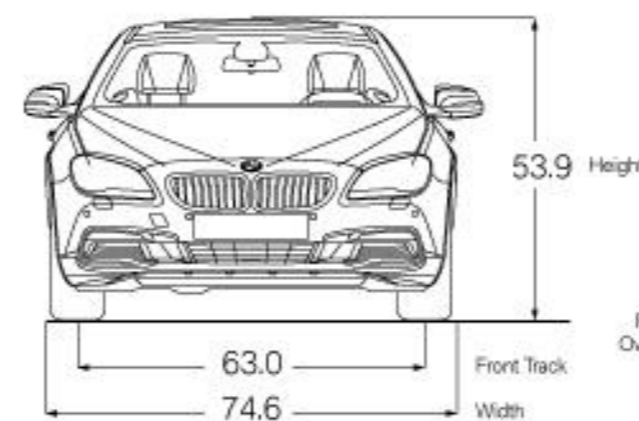

All dimensions in technical drawings are given in inches. Dimensions shown apply to 650i and 650i xDrive Coupe.