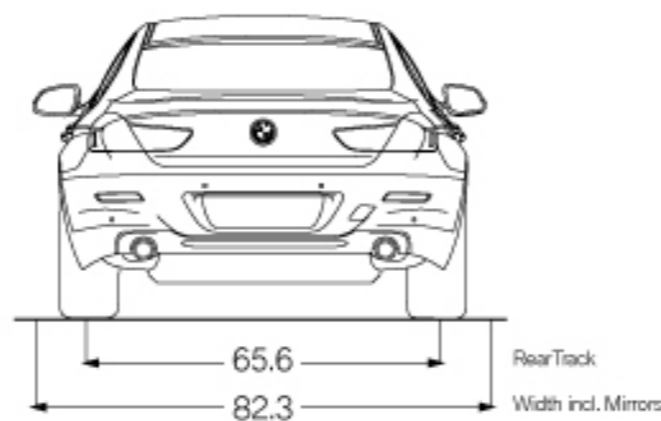

All dimensions in technical drawings are given in inches. Dimensions shown apply to 640i and 640i xDrive Gran Coupe.

Figures subject to change. Not all packages available in all models. Please visit your BMW Retailer or bmwusa.com for the most up-to-date information.

¹BMW AG preliminary test results. Actual acceleration results may vary, depending on specification of vehicle; road and environmental conditions; testing procedures and driving style. These results should be used for comparison only and verification should not be attempted on public roads. BMW urges you to obey all posted speed laws and always wear safety belts.

Not all features are available on all models. Get the latest information on standard and optional features, packages and technical specifications. Visit bmwusa.com and select the BMW model of your choice.