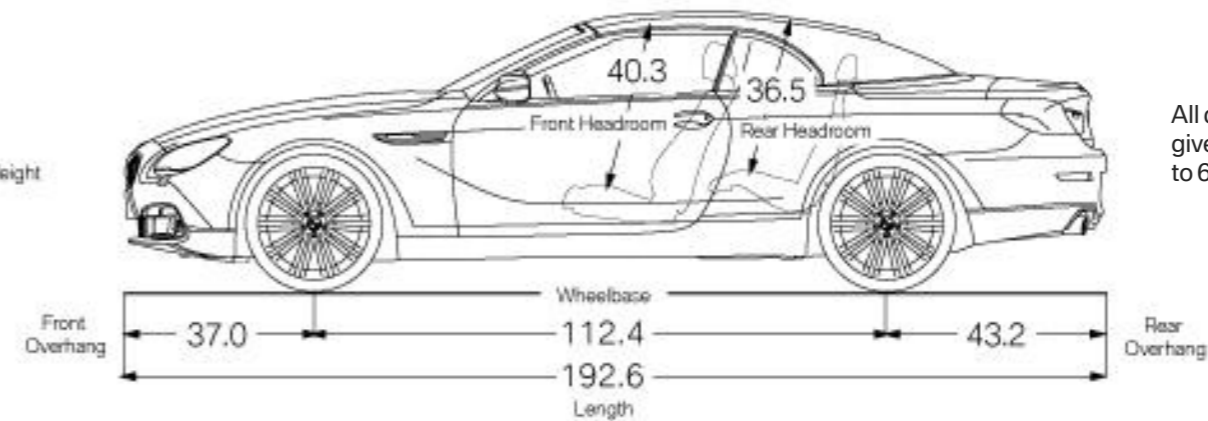

All dimensions in technical drawings are given in inches. Dimensions shown apply to 640i and 640i xDrive Convertible.