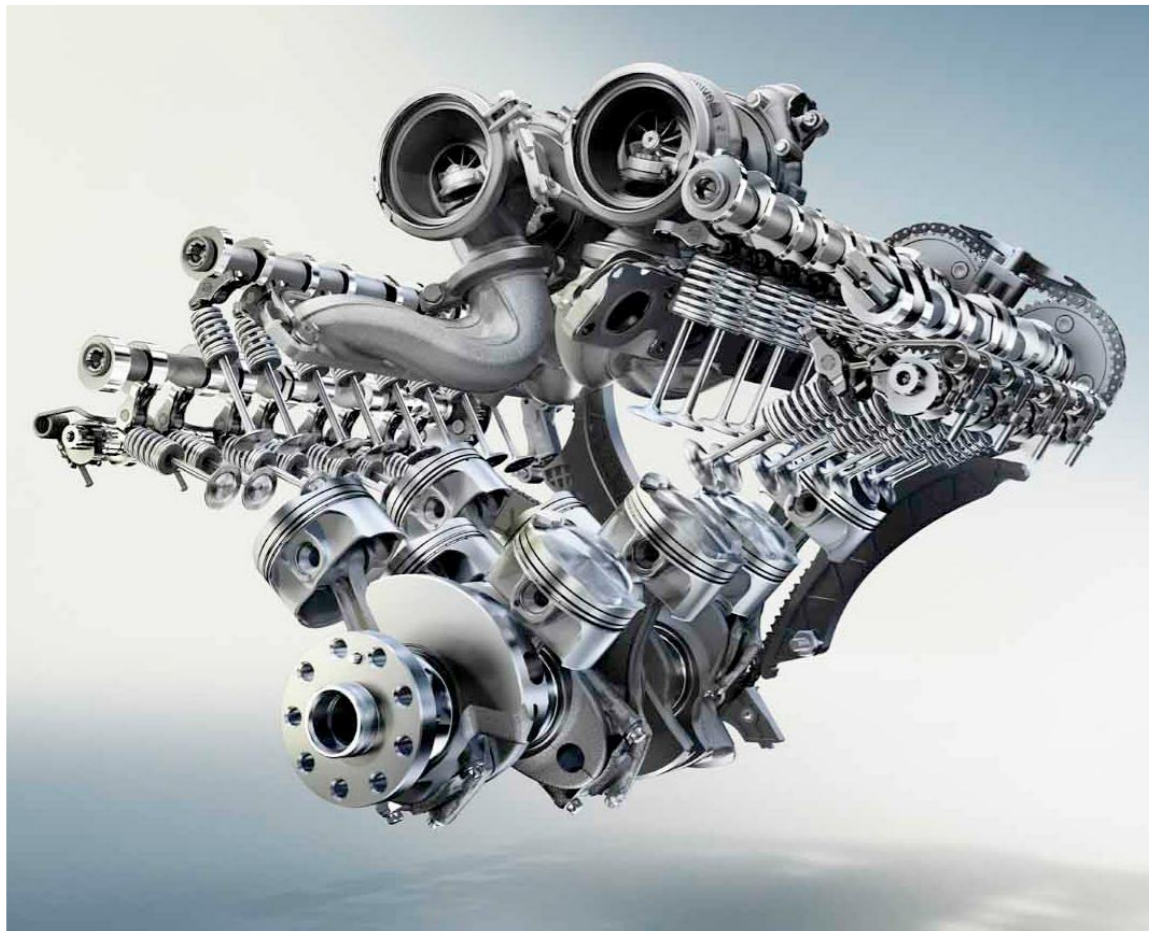

6 SERIES GRAN COUPE

TECHNICAL DATA

	640i	640i xDrive	650i	650i xDrive
ENGINE	3.0-liter Twinpower Turbo inline 6-cylinder 315 hp @ 5800 / 330 @ 1300–4500		4.4-liter Twinpower Turbo V-8 445 hp @ 5500 / 480 @ 2000–4500	
OUTPUT @ RPM				
0-60 MPH (sec)¹	5.4	5.2	4.5	4.3
CITY / HIGHWAY / COMBINED MPG	20/29/23	19/28/22	17/24/19	15/24/18