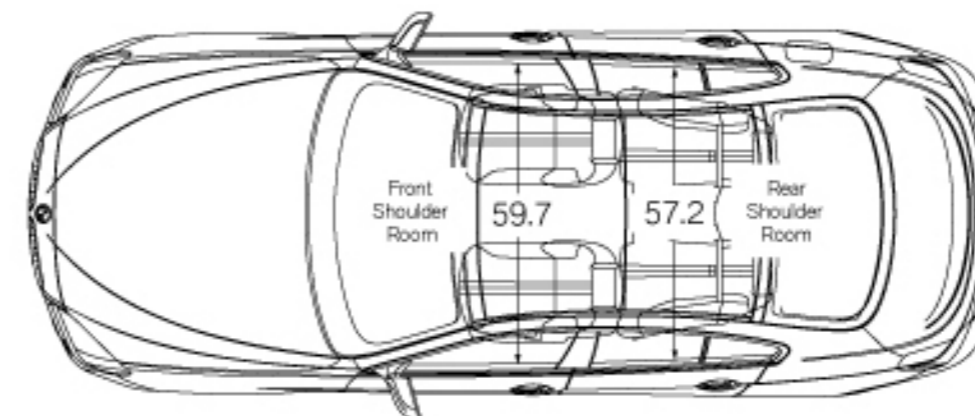

All dimensions in technical drawings are given in inches. Dimensions shown apply to 640i and 640i xDrive Gran Coupe.

Figures subject to change. Not all packages available in all models. Please visit your BMW Retailer or bmwusa.com for the most up-to-date information.

¹BMW AG preliminary test results. Actual acceleration results may vary, depending on specification of vehicle; road and environmental conditions; testing procedures and driving style. These results should be used for comparison only and verification should not be attempted on public roads. BMW urges you to obey all posted speed laws and always wear safety belts.

Not all features are available on all models. Get the latest information on standard and optional features, packages and technical specifications. Visit bmwusa.com and select the BMW model of your choice.