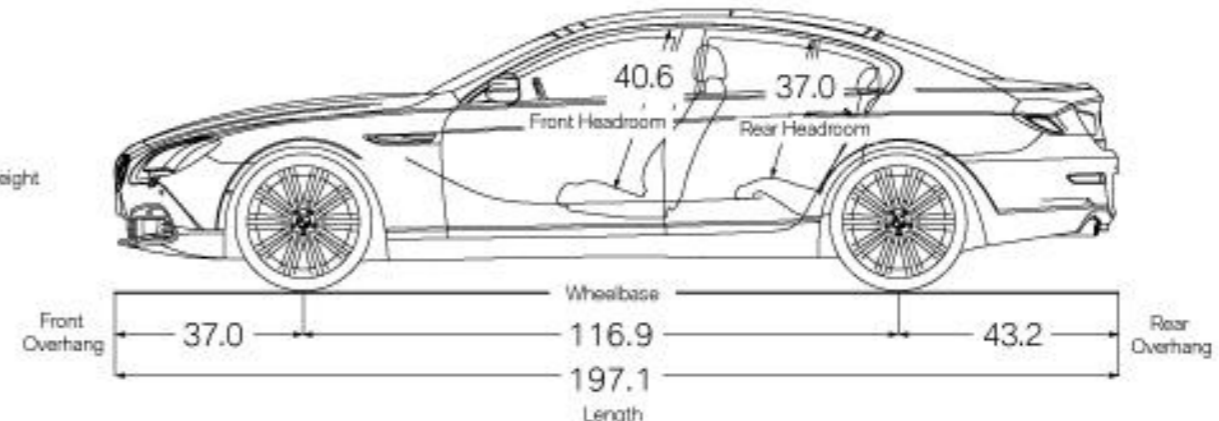

All dimensions in technical drawings are given in inches. Dimensions shown apply to 640i and 640i xDrive Gran Coupe.

Figures subject to change. Not all packages available in all models. Please visit your BMW Retailer or bmwusa.com for the most up-to-date information.

¹BMW AG preliminary test results. Actual acceleration results may vary, depending on specification of vehicle; road and environmental conditions; testing procedures and driving style. These results should be used for comparison only and verification should not be attempted on public roads. BMW urges you to obey all posted speed laws and always wear safety belts.

Not all features are available on all models. Get the latest information on standard and optional features, packages and technical specifications. Visit bmwusa.com and select the BMW model of your choice.