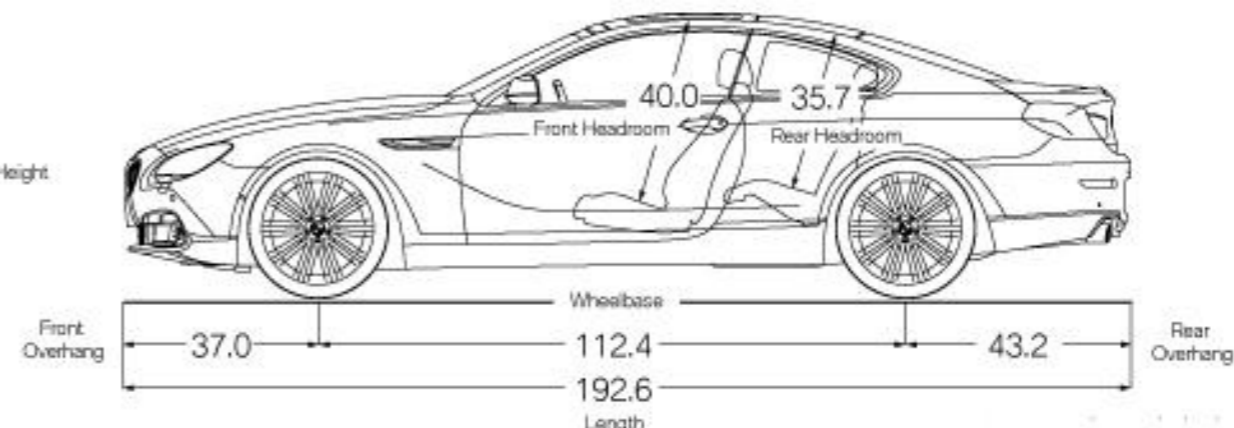

All dimensions in technical drawings are given in inches. Dimensions shown apply to 650i and 650i xDrive Coupe.