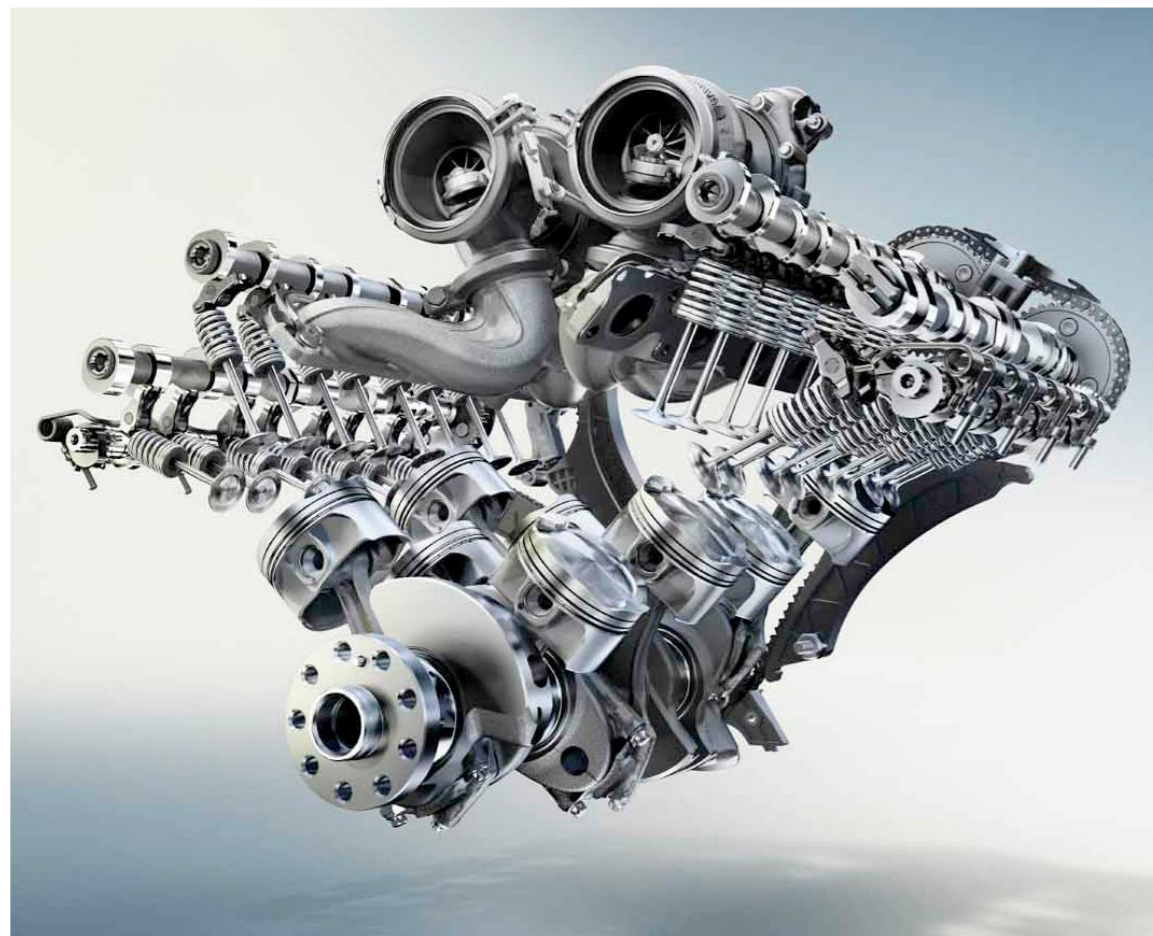

6 SERIES CONVERTIBLE

TECHNICAL DATA

	640i	640i xDrive	650i	650i xDrive
ENGINE	3.0-liter Twinpower Turbo inline 6-cylinder 315 hp @ 5800 / 330 @ 1300–4500		4.4-liter Twinpower Turbo V-8 445 hp @ 5500 / 480 @ 2000–4500	
OUTPUT @ RPM				
0-60 MPH (sec)¹	5.4	5.3	4.5	4.4
CITY / HIGHWAY / COMBINED MPG	23/20/29	19/28/22	17/24/19	15/24/18