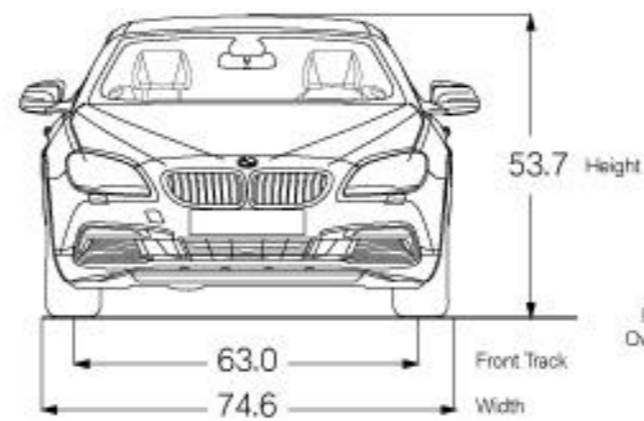

All dimensions in technical drawings are given in inches. Dimensions shown apply to 640i and 640i xDrive Convertible.