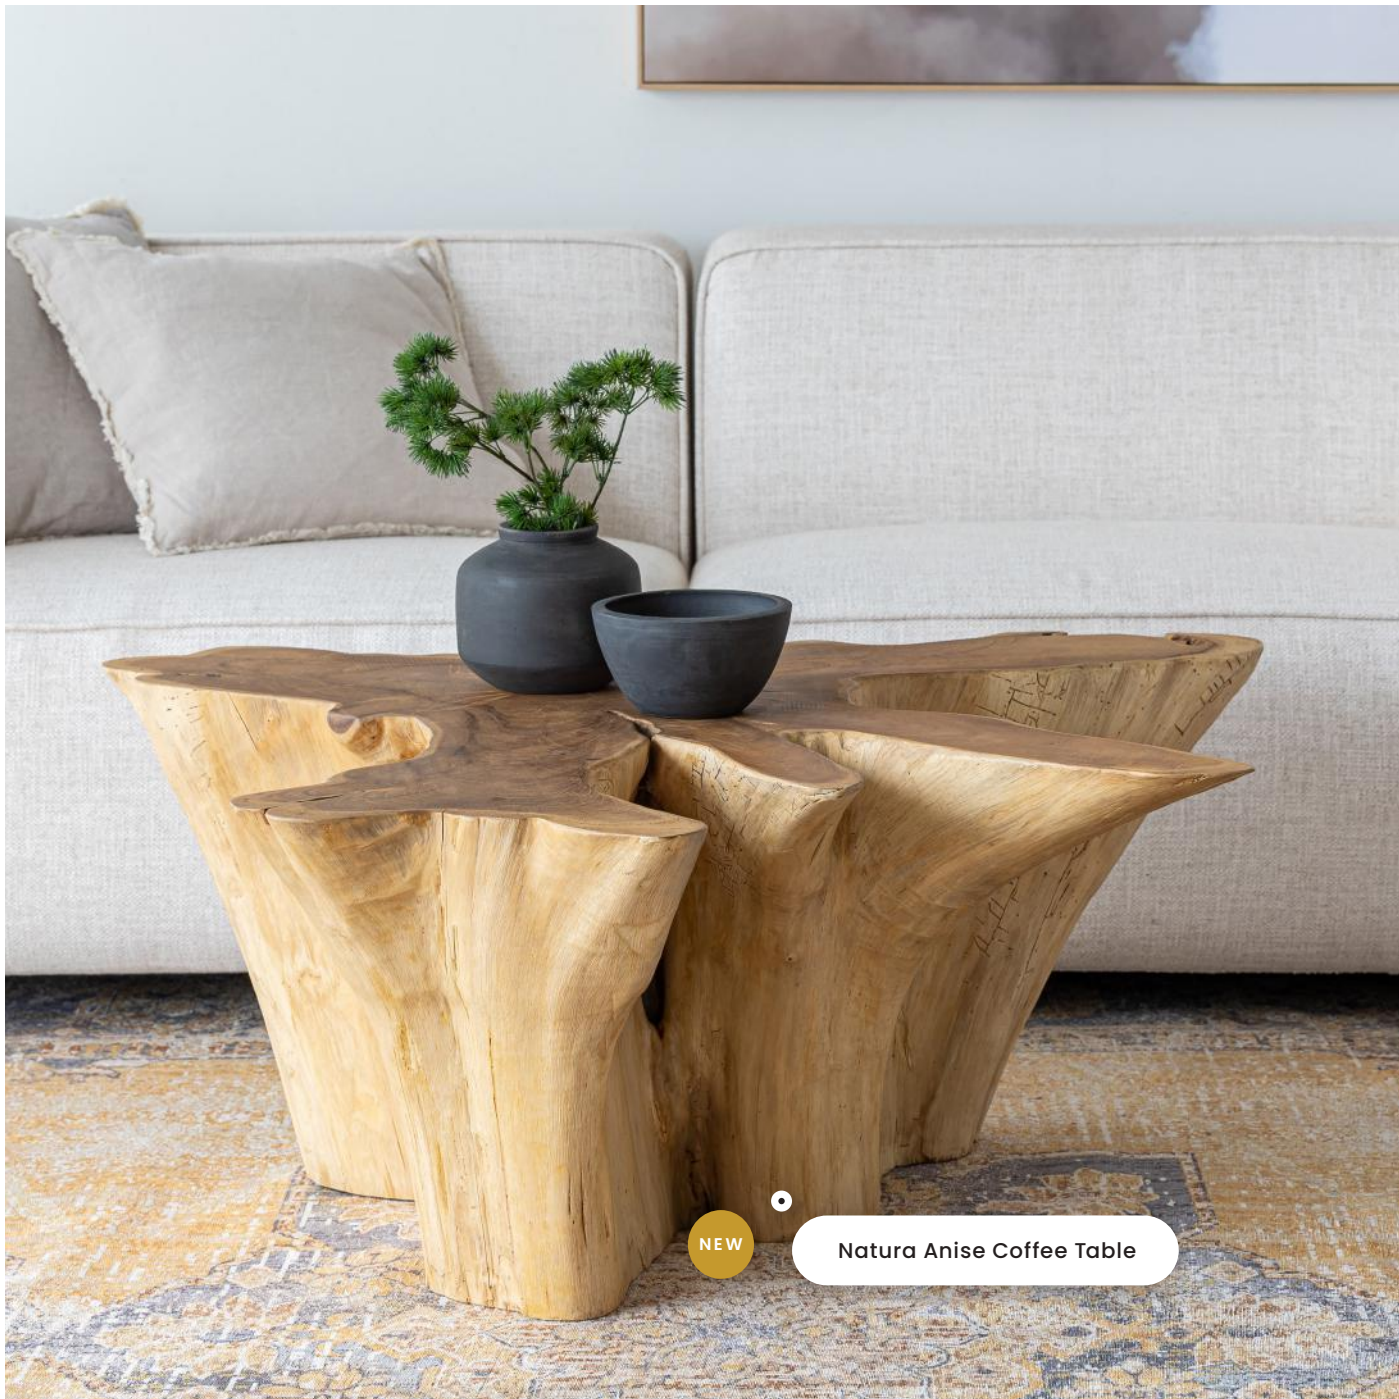

NEW

Natura Anise Coffee Table