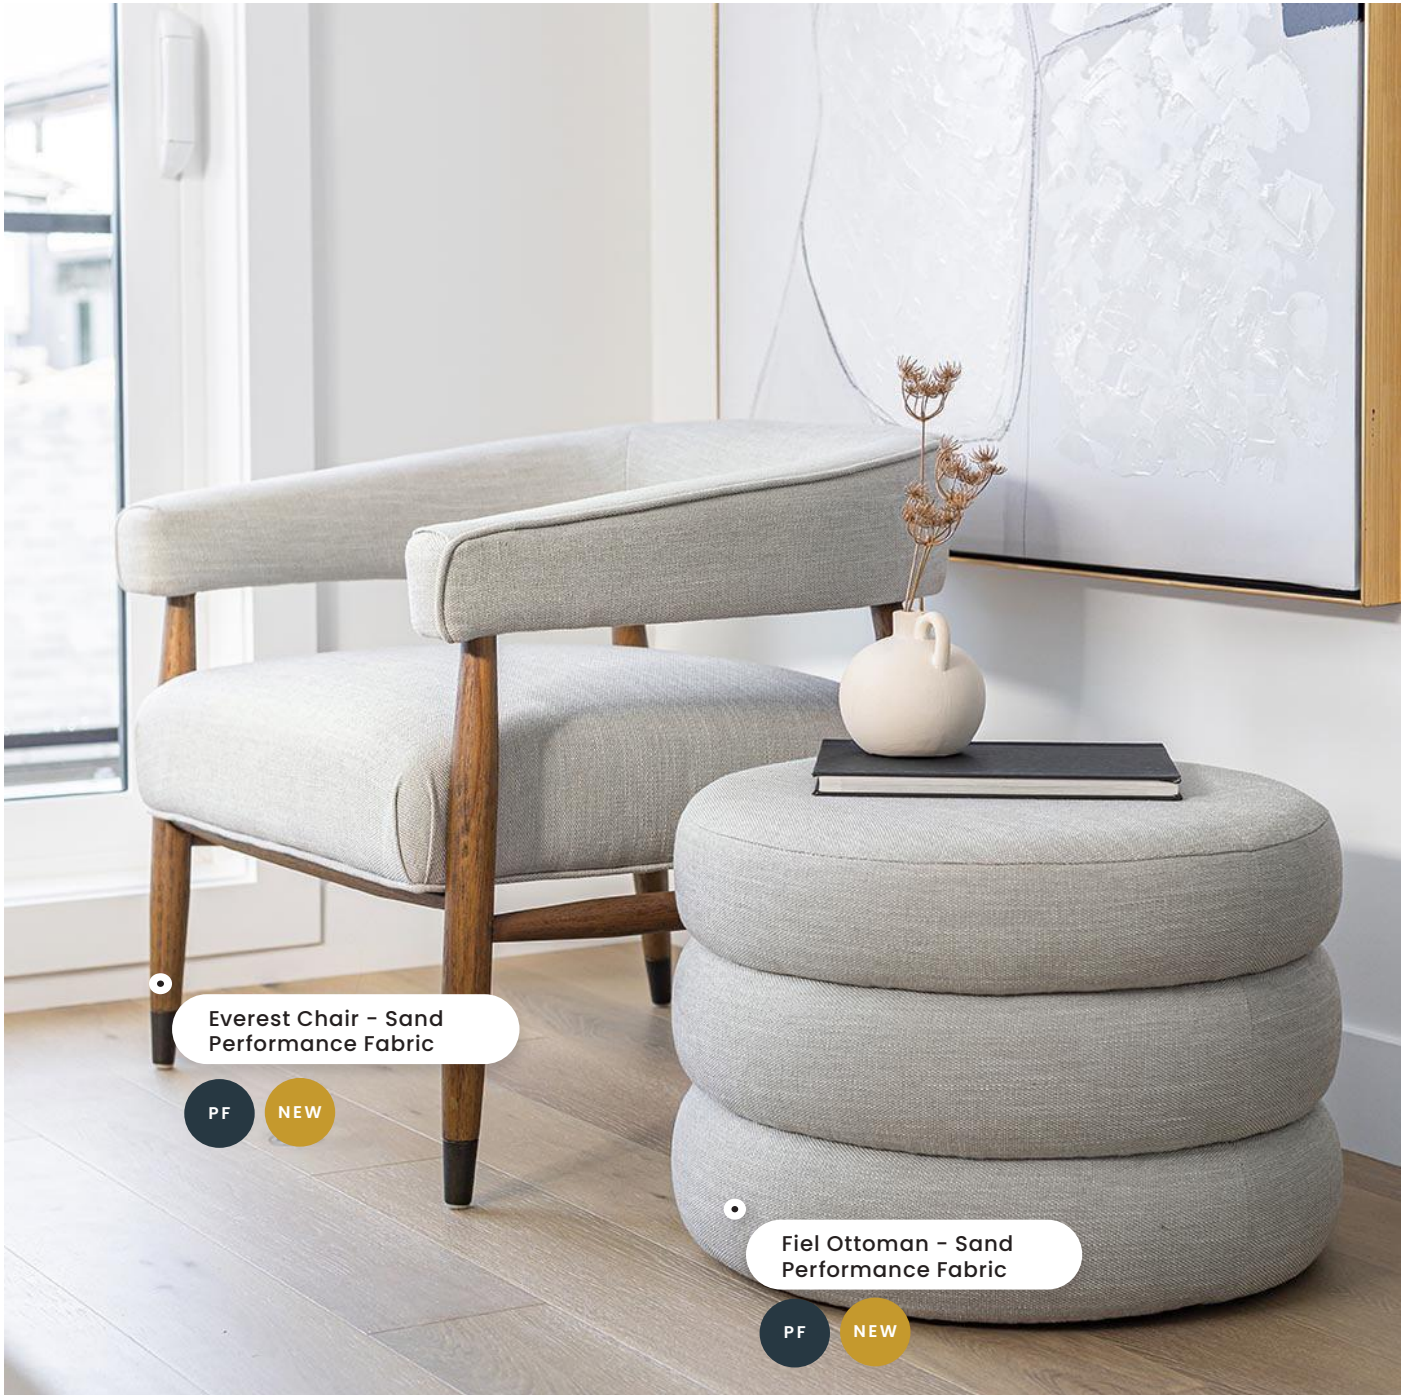

Everest Chair - Sand
Performance Fabric

PF

NEW

Fiel Ottoman - Sand
Performance Fabric

PF

NEW