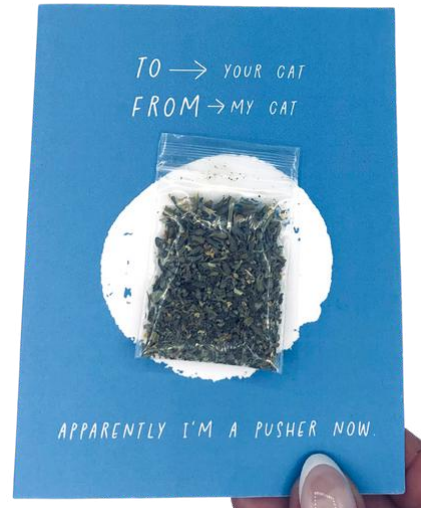

Pusher - SKU 303