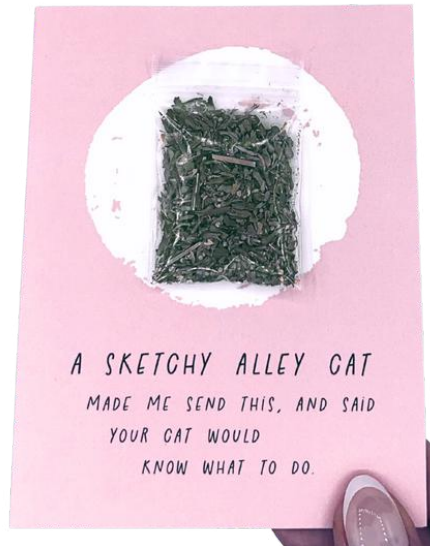

Alley Cat - SKU 299