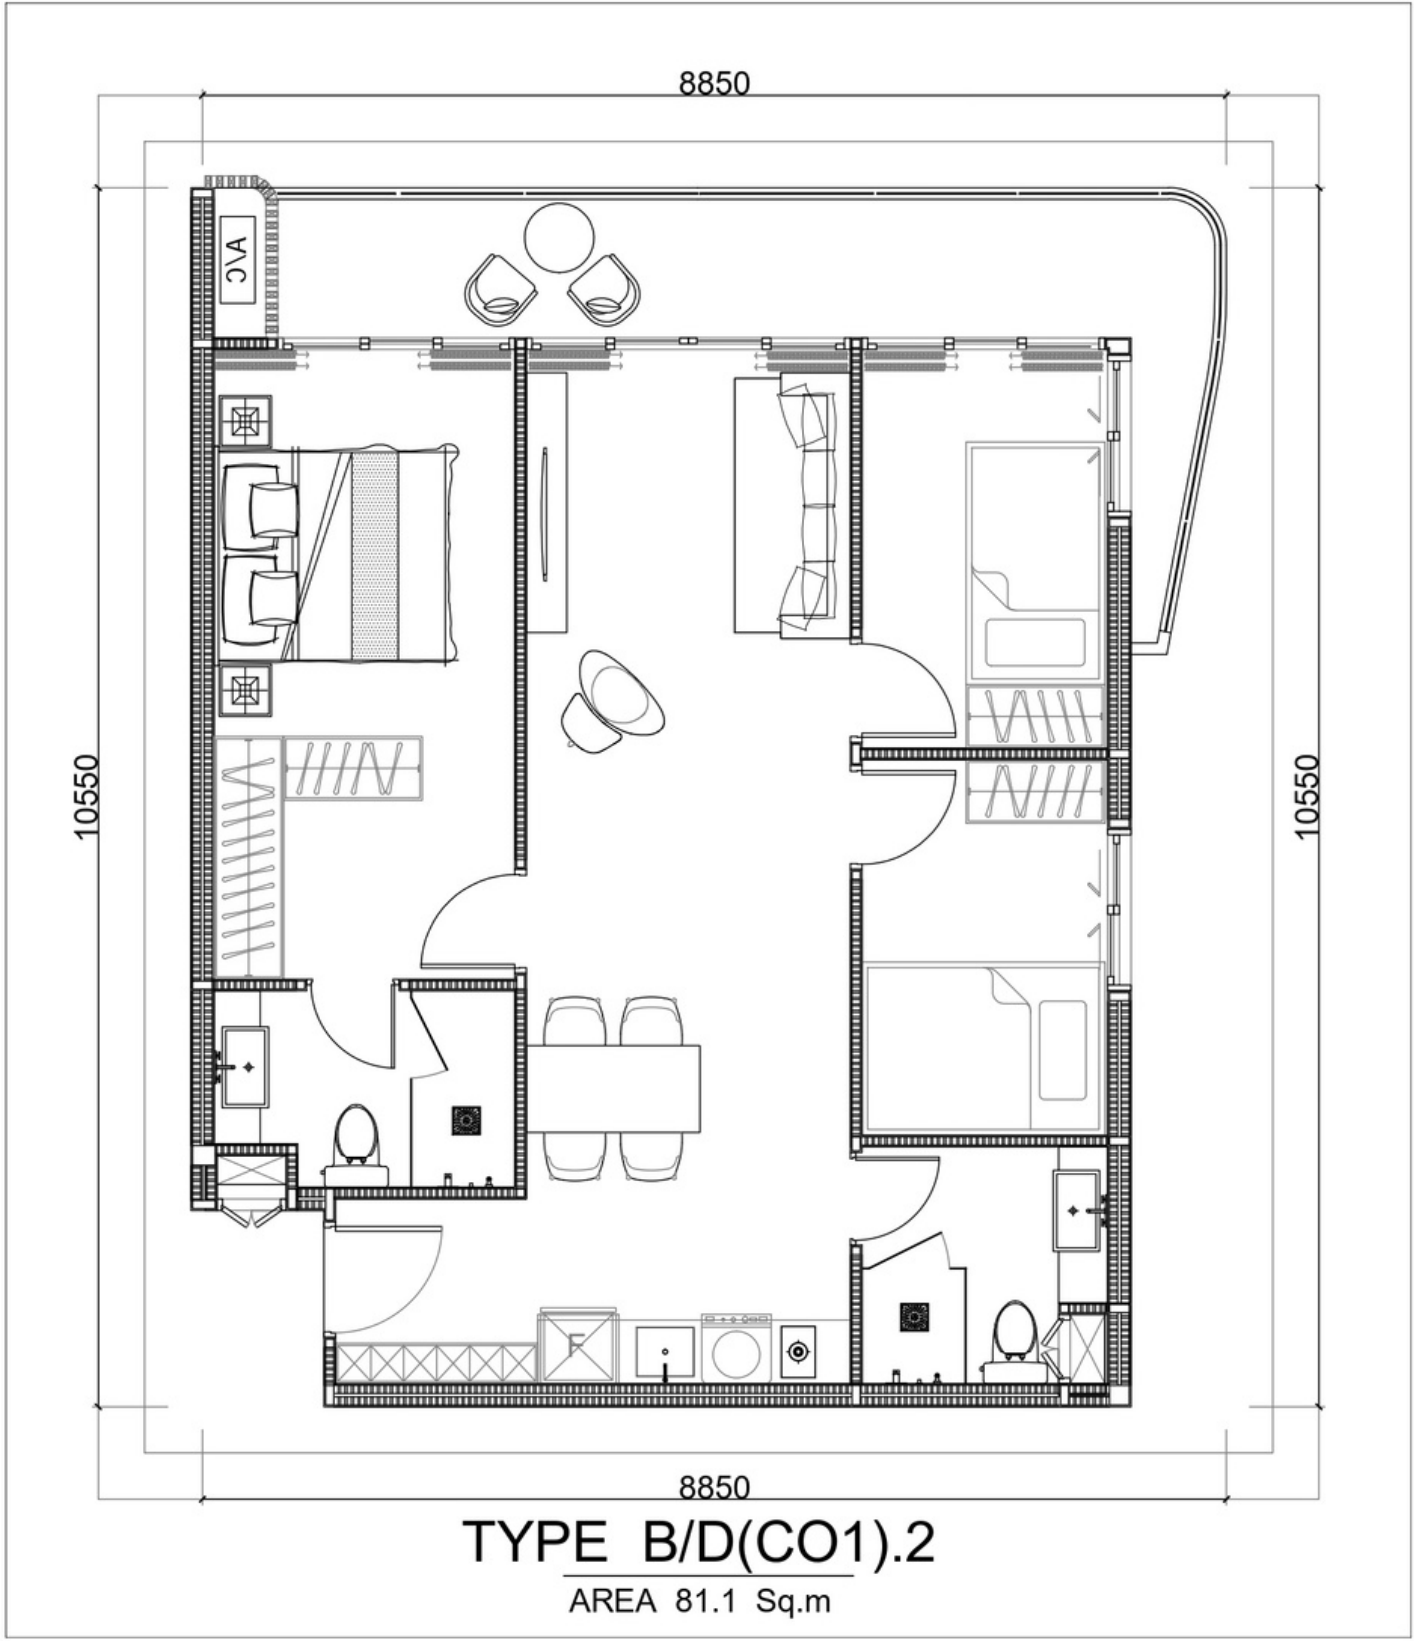

## RESIDENCE BUILDINGS A5

▲ A5-1L

▲ A5-2L

● studio  
 ● 1 bedroom  
 ● 2 bedroom  
 ● 3 bedroom

## RESIDENCE BUILDINGS A5

● studio ● 1 bedroom ● 2 bedroom ● 3 bedroom

**TYPE B/D.1**

AREA 78.7 Sq.m

**TYPE B/D.2**

AREA 78.7 Sq.m

**TYPE C1**  
AREA 30.03 Sq.m

# TYPE C1(CO1)

AREA 31.51 Sq.m