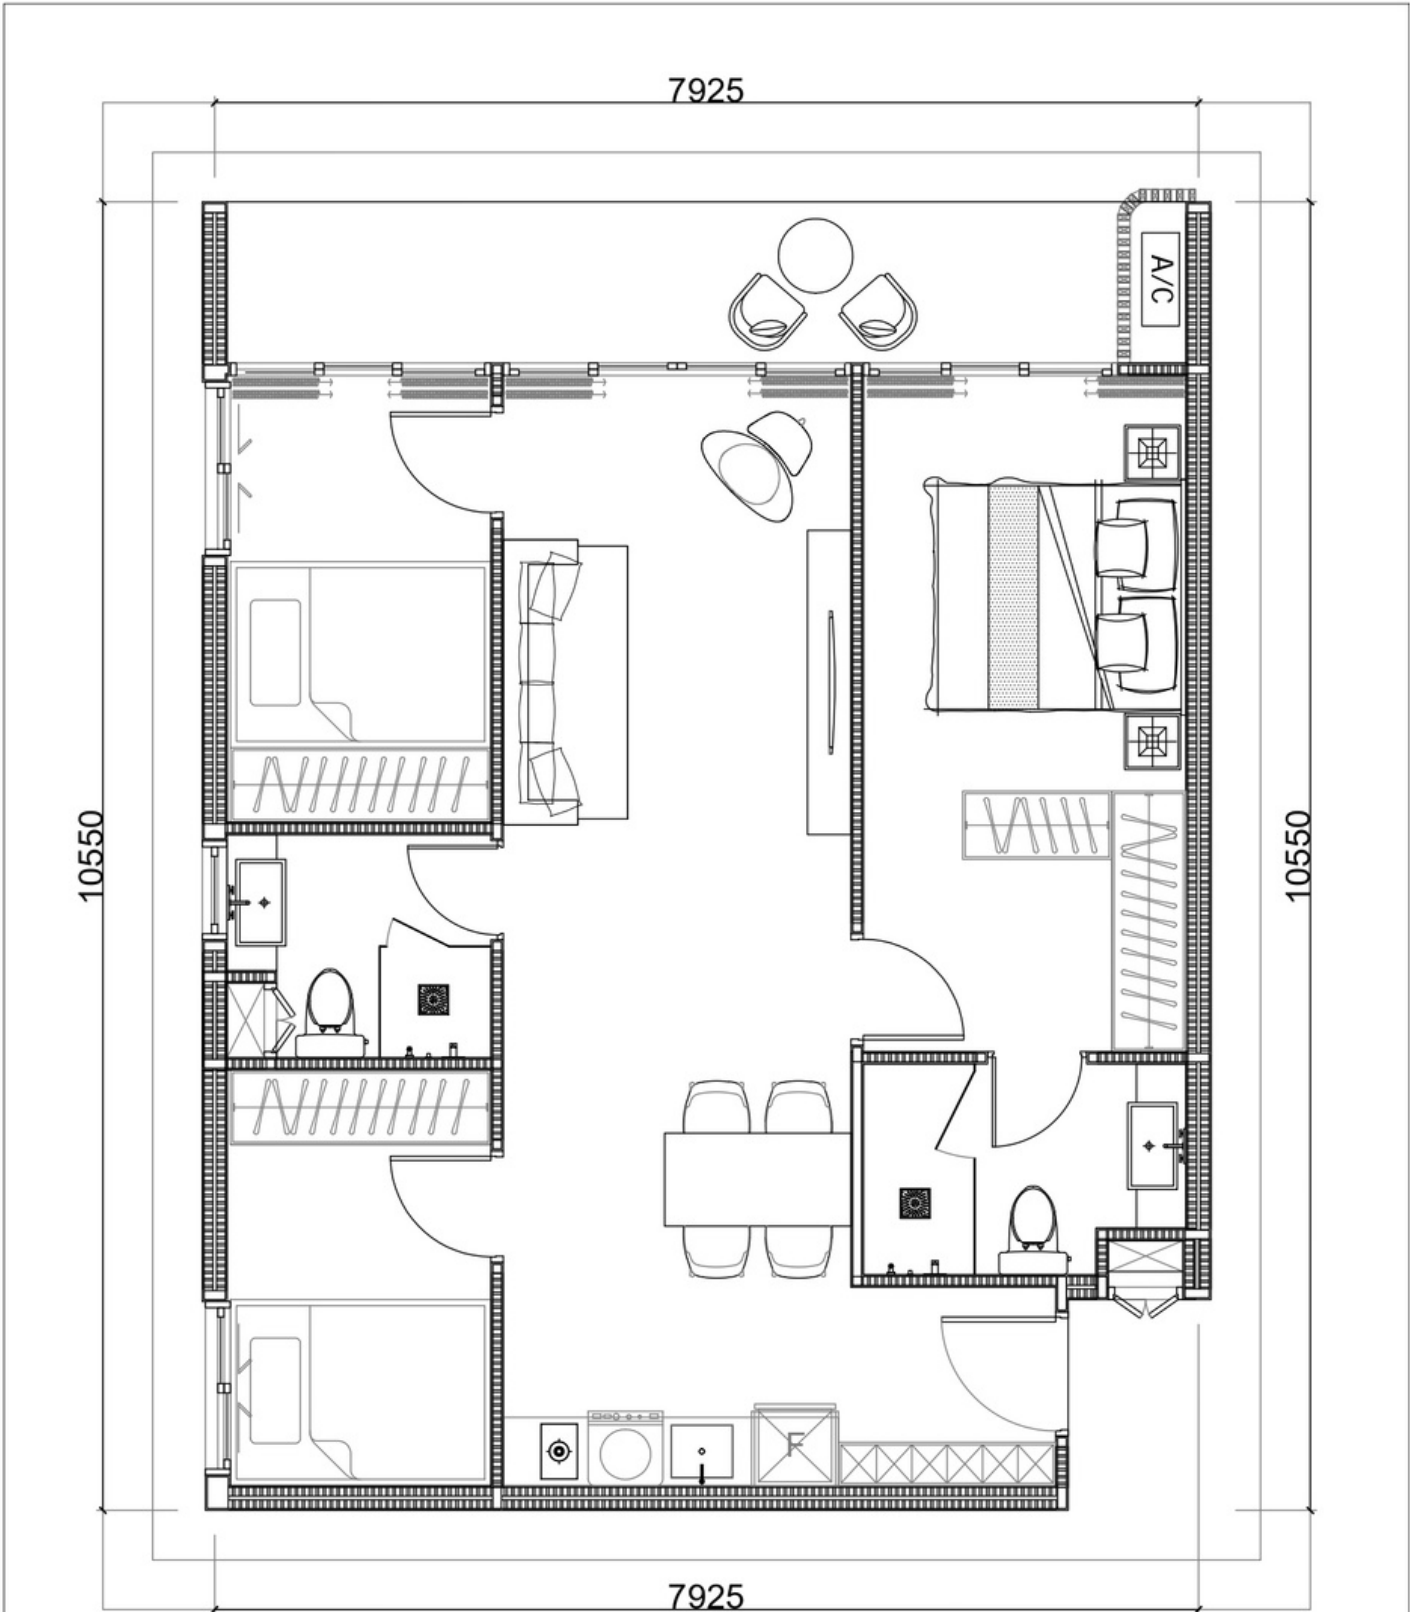

## RESIDENCE BUILDINGS A5

▲ A5-1L

▲ A5-2L

● studio  
 ● 1 bedroom  
 ● 2 bedroom  
 ● 3 bedroom

## RESIDENCE BUILDINGS A5

● studio ● 1 bedroom ● 2 bedroom ● 3 bedroom

**TYPE B/D.1**

AREA 78.7 Sq.m

**TYPE B/D.2**

AREA 78.7 Sq.m

**TYPE C1**  
AREA 30.03 Sq.m

# TYPE C1(CO1)

AREA 31.51 Sq.m