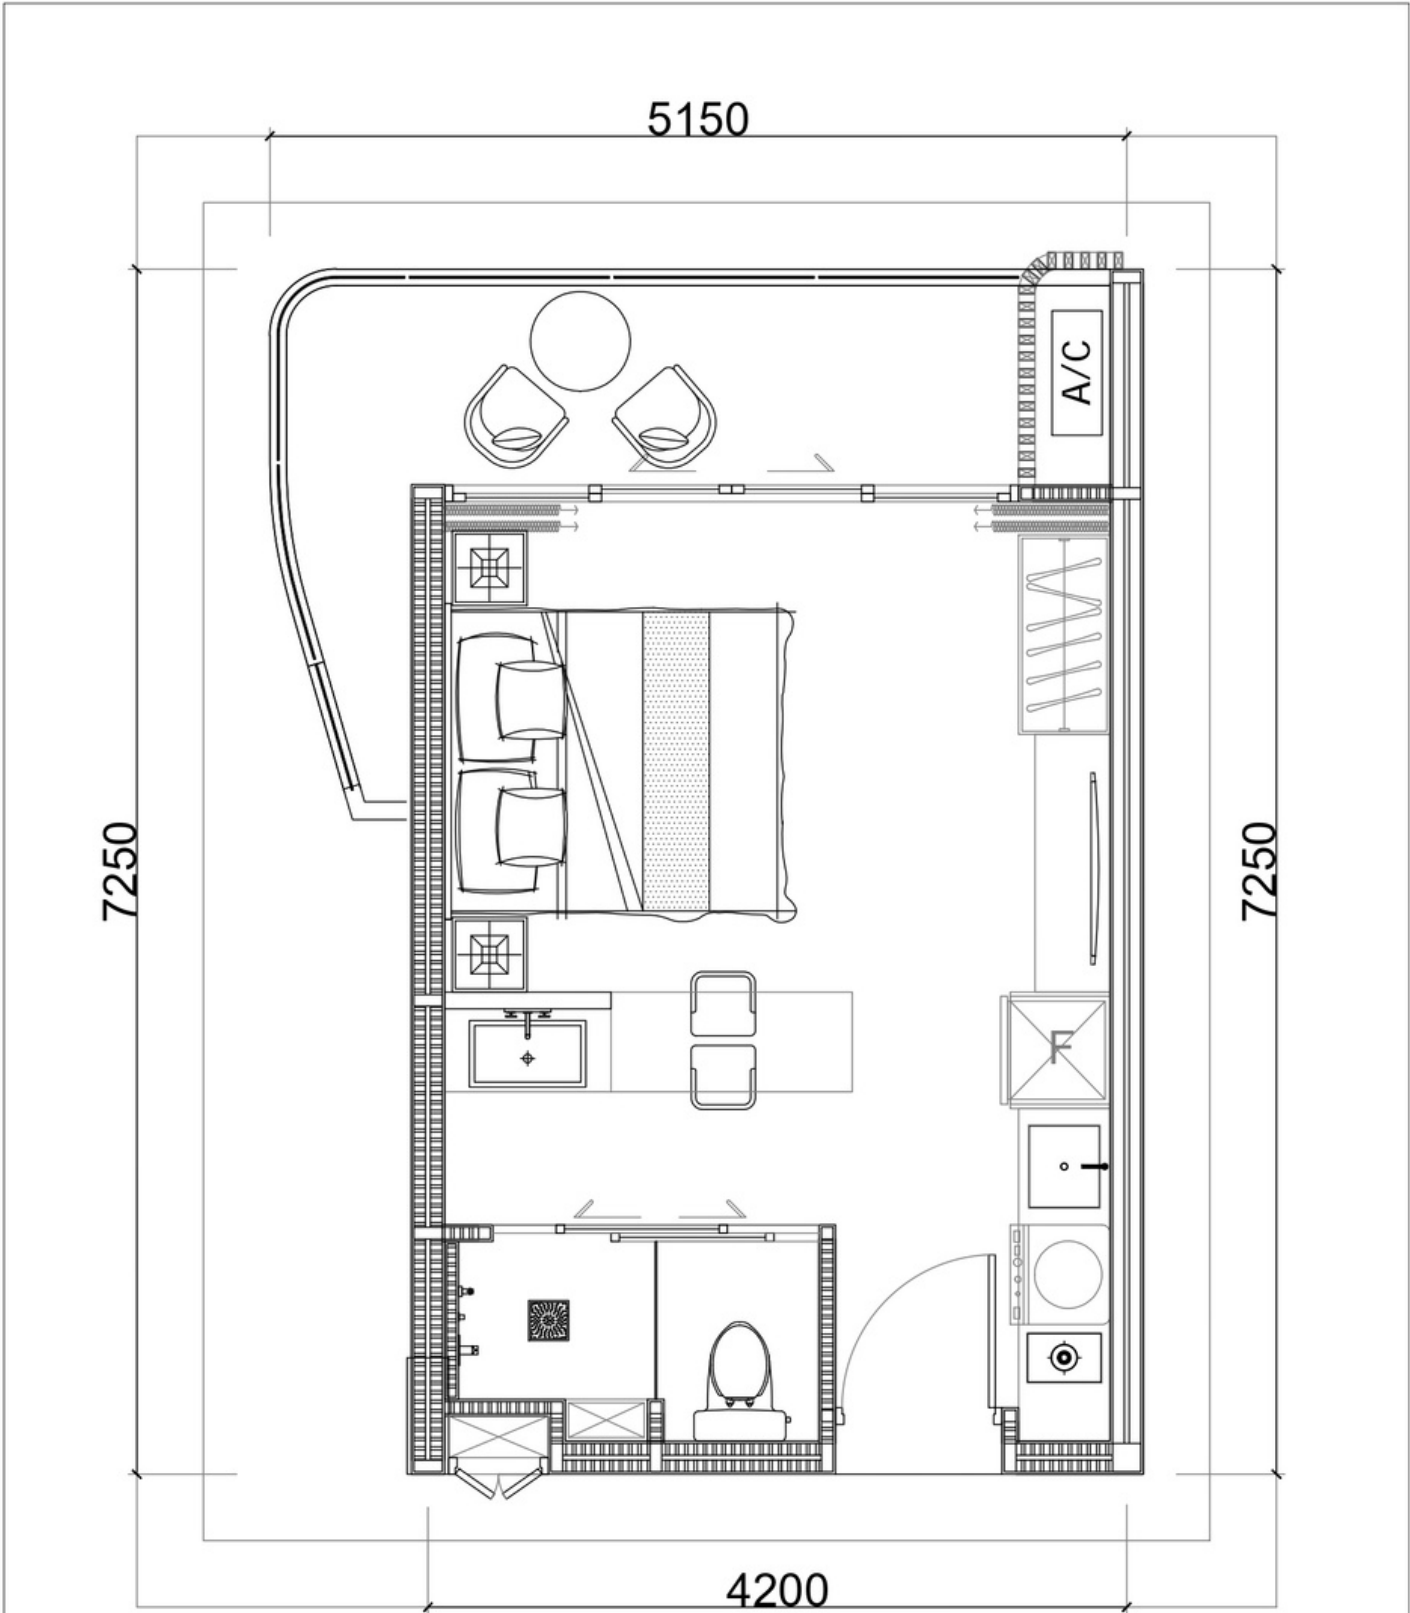

## RESIDENCE BUILDINGS A5

● studio ● 1 bedroom ● 2 bedroom ● 3 bedroom

**TYPE B/D.1**

AREA 78.7 Sq.m

**TYPE B/D.2**

AREA 78.7 Sq.m

**TYPE C1**  
AREA 30.03 Sq.m

# TYPE C1(CO1)

AREA 31.51 Sq.m