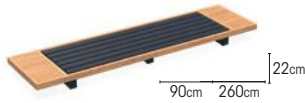

CORNER

| | |
|----------------------------|-----------|
| sunbrella natte grey chiné | 02-001000 |
| sunbrella natte sooty | 02-001001 |
| sunbrella lopi ash | 02-001004 |
| sunbrella natte carbon sky | 02-001005 |
| exteria quadro smoke | 02-001002 |
| exteria quadro nature | 02-001003 |
| exteria melo beige | 02-000920 |
| exteria octa dark leaf | 02-000510 |
| sunbrella mezzo mist | 02-001348 |
| sunbrella mezzo thunder | 02-001347 |

TRURO COMPONENTS

FRAME powder coated aluminium
alu charcoal mat
teak

COMPONENTS

| | | |
|-------------------|---------------|-----------|
| 1 seat | charcoal teak | 08-000287 |
| 2 seat | charcoal teak | 08-000050 |
| 2 seat double | charcoal teak | 08-000280 |
| 3 seat | charcoal teak | 08-000051 |
| backrest | charcoal | 01-000923 |
| armrest | charcoal | 01-000147 |
| coffee table | charcoal teak | 08-000128 |
| sunlounger single | charcoal teak | 01-004916 |
| sunlounger double | charcoal teak | 01-004923 |