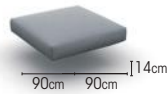

CUSHIONS

ottoman

sunbrella natte grey chiné	02-000110
sunbrella natte sooty	02-000478
exteria quadro smoke	02-000479
exteria quadro nature	02-000480
exteria melo beige	02-001084

CENTER: seat + back

sunbrella natte grey chiné	02-000422
sunbrella natte sooty	02-001008
exteria quadro smoke	02-000683
exteria quadro nature	02-000505
exteria melo beige	02-000917

CORNER: seat + double back

sunbrella natte grey chiné	02-001007
sunbrella natte sooty	02-001009
exteria quadro smoke	02-000787
exteria quadro nature	02-000509
exteria melo beige	02-000918

sunlounger cushion single

sunbrella natte grey chiné	02-000482
sunbrella natte sooty	02-000483
exteria quadro smoke	02-000485
exteria quadro nature	02-000484
exteria melo beige	02-000948

sunlounger cushion double

sunbrella natte grey chiné	02-000962
sunbrella natte sooty	02-000963
exteria quadro smoke	02-000965
exteria quadro nature	02-000964
exteria melo beige	02-000966

DECO CUSHIONS

CENTER

sunbrella natte grey chiné	02-000464
sunbrella natte sooty	02-000997
sunbrella lopi ash	02-000998
sunbrella natte carbon sky	02-000999
exteria quadro smoke	02-000789
exteria quadro nature	02-000682
exteria melo beige	02-000919
exteria octa dark leaf	02-000506
sunbrella mezzo mist	02-000788
sunbrella mezzo thunder	02-000916

CORNER

sunbrella natte grey chiné	02-001000
sunbrella natte sooty	02-001001
sunbrella lopi ash	02-001004
sunbrella natte carbon sky	02-001005
exteria quadro smoke	02-001002
exteria quadro nature	02-001003
exteria melo beige	02-000920
exteria octa dark leaf	02-000510
sunbrella mezzo mist	02-001348
sunbrella mezzo thunder	02-001347