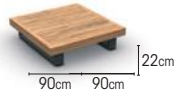

COMPONENTS

1 seat	charcoal teak	08-000287
2 seat	charcoal teak	08-000050
2 seat double	charcoal teak	08-000280
3 seat	charcoal teak	08-000051
backrest	charcoal	01-000923
armrest	charcoal	01-000147
coffee table	charcoal teak	08-000128
sunlounger single	charcoal teak	01-004916
sunlounger double	charcoal teak	01-004923