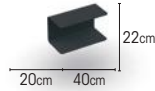

TRURO COMPONENTS

FRAME powder coated aluminium
alu charcoal mat
teak

COMPONENTS

| | | |
|-------------------|---------------|-----------|
| 1 seat | charcoal teak | 08-000287 |
| 2 seat | charcoal teak | 08-000050 |
| 2 seat double | charcoal teak | 08-000280 |
| 3 seat | charcoal teak | 08-000051 |
| backrest | charcoal | 01-000923 |
| armrest | charcoal | 01-000147 |
| coffee table | charcoal teak | 08-000128 |
| sunlounger single | charcoal teak | 01-004916 |
| sunlounger double | charcoal teak | 01-004923 |