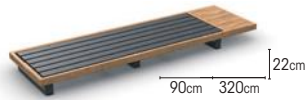

CORNER

| | |
|----------------------------|-----------|
| sunbrella natte grey chiné | 02-001000 |
| sunbrella natte sooty | 02-001001 |
| sunbrella lopi ash | 02-001004 |
| sunbrella natte carbon sky | 02-001005 |
| exteria quadro smoke | 02-001002 |
| exteria quadro nature | 02-001003 |
| exteria melo beige | 02-000920 |
| exteria octa dark leaf | 02-000510 |
| sunbrella mezzo mist | 02-001348 |
| sunbrella mezzo thunder | 02-001347 |

TRURO COMPONENTS

FRAME powder coated aluminium
alu charcoal mat
teak

COMPONENTS

| | | |
|-------------------|---------------|-----------|
| 1 seat | charcoal teak | 08-000287 |
| 2 seat | charcoal teak | 08-000050 |
| 2 seat double | charcoal teak | 08-000280 |
| 3 seat | charcoal teak | 08-000051 |
| backrest | charcoal | 01-000923 |
| armrest | charcoal | 01-000147 |
| coffee table | charcoal teak | 08-000128 |
| sunlounger single | charcoal teak | 01-004916 |
| sunlounger double | charcoal teak | 01-004923 |