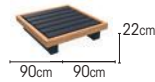

COMPONENTS

1 seat	charcoal teak	08-000287
2 seat	charcoal teak	08-000050
2 seat double	charcoal teak	08-000280
3 seat	charcoal teak	08-000051
backrest	charcoal	01-000923
armrest	charcoal	01-000147
coffee table	charcoal teak	08-000128
sunlounger single	charcoal teak	01-004916
sunlounger double	charcoal teak	01-004923