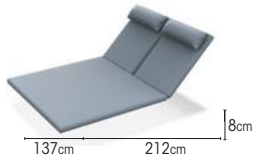

CUSHIONS

ottoman

sunbrella natte grey chiné	02-000110
sunbrella natte sooty	02-000478
exteria quadro smoke	02-000479
exteria quadro nature	02-000480
exteria melo beige	02-001084

CENTER: seat + back

sunbrella natte grey chiné	02-000422
sunbrella natte sooty	02-001008
exteria quadro smoke	02-000683
exteria quadro nature	02-000505
exteria melo beige	02-000917

CORNER: seat + double back

sunbrella natte grey chiné	02-001007
sunbrella natte sooty	02-001009
exteria quadro smoke	02-000787
exteria quadro nature	02-000509
exteria melo beige	02-000918

sunlounger cushion single

sunbrella natte grey chiné	02-000482
sunbrella natte sooty	02-000483
exteria quadro smoke	02-000485
exteria quadro nature	02-000484
exteria melo beige	02-000948

sunlounger cushion double

sunbrella natte grey chiné	02-000962
sunbrella natte sooty	02-000963
exteria quadro smoke	02-000965
exteria quadro nature	02-000964
exteria melo beige	02-000966

DECO CUSHIONS

CENTER

sunbrella natte grey chiné	02-000464
sunbrella natte sooty	02-000997
sunbrella lopi ash	02-000998
sunbrella natte carbon sky	02-000999
exteria quadro smoke	02-000789
exteria quadro nature	02-000682
exteria melo beige	02-000919
exteria octa dark leaf	02-000506
sunbrella mezzo mist	02-000788
sunbrella mezzo thunder	02-000916

CORNER

sunbrella natte grey chiné	02-001000
sunbrella natte sooty	02-001001
sunbrella lopi ash	02-001004
sunbrella natte carbon sky	02-001005
exteria quadro smoke	02-001002
exteria quadro nature	02-001003
exteria melo beige	02-000920
exteria octa dark leaf	02-000510
sunbrella mezzo mist	02-001348
sunbrella mezzo thunder	02-001347