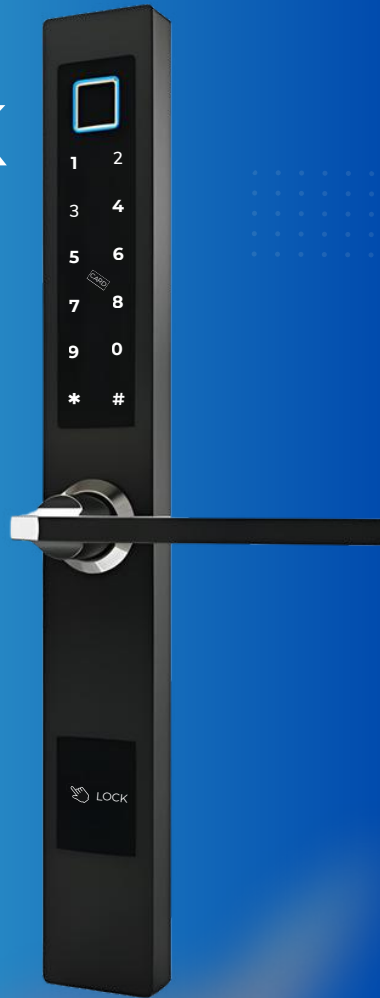

SMART DOOR LOCK SLEEK

Key Features

Fingerprint Recognition

Configure up to 100 different fingerprints with unlock access.

Unlock Remotely

Manage multiple door locks in the same mobile app.

Versatile Access

Use fingerprints, passcodes, mobile app or even a traditional key to unlock your door.

Enhanced Security

Keyless entry and logs provide ease of use with security and access control.

TECH SPECS

Connectivity

Mechanical

Power

Ratings

Memory

Device