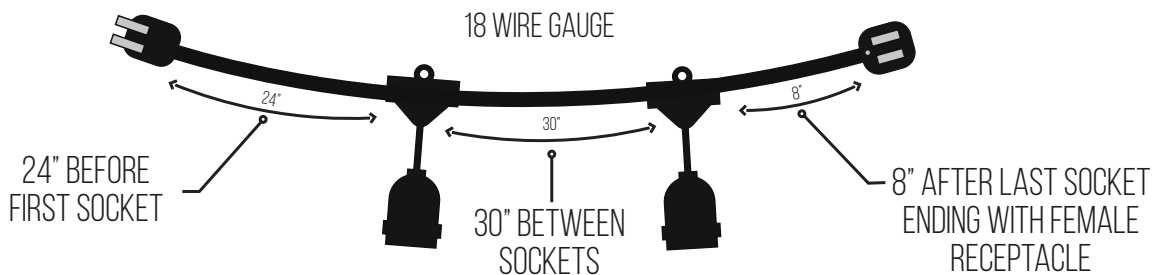

48' String Lights E26 Bulbs

Item #
[810002](#) (2700K)¹
15 sockets

11W LED S14
Connect up to 4 strings