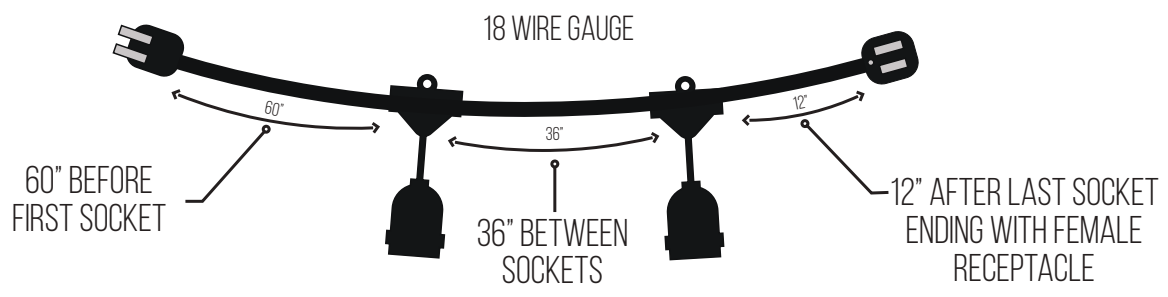

# 48' String Lights E26 Bulbs

*Ideal for*  
expansive areas

Item #  
**812483** (2700K)  
15 sockets

1W LED S14  
Connect up to 25 strings

Item #  
**812482** (2700K)  
15 sockets

11W Incand S14  
Connect up to 5 strings