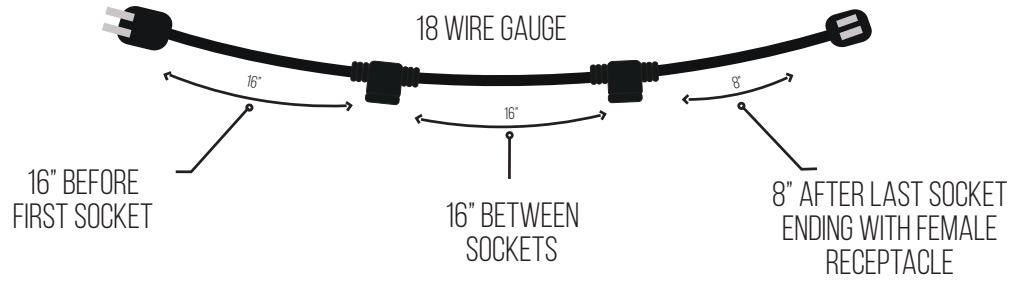

14' String Lights E12 Bulbs

Item #
812123 (2700K)
10 Sockets

0.7W LED G16
Connect up to
40 strings