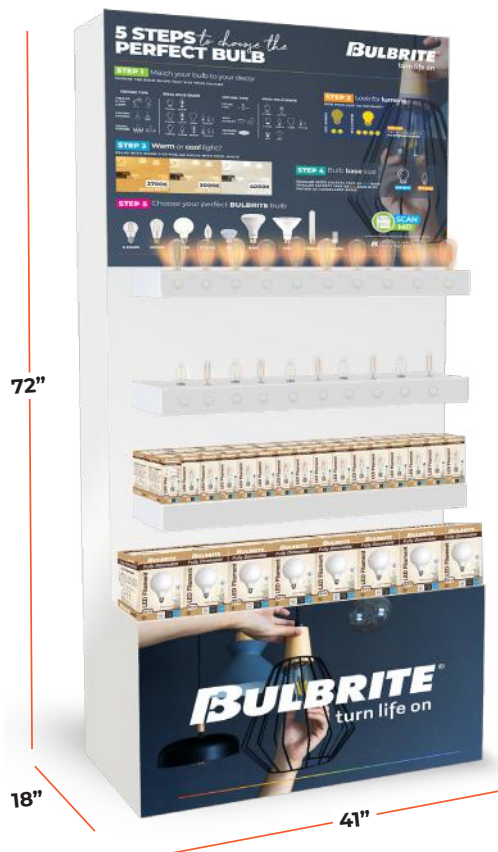

### Warm Dim Tent Card

Dimensions: 8.5" W x 5" H x 3.5" D  
Item # 900203 Ordering Code: WARMDIM/DISPLAY/TENTCARD

Create some buzz by placing these tent cards throughout your store.

### Warm Dim Counter Display

Dimensions: 18.18" W x 12.06" H x 5.5" D  
Item # 900196 Ordering Code: WARMDIM/DISPLAY/DIMMER

See LED Warm Dim in a side-by-side comparison with a traditional incandescent.

### Warm Dim Gallery Display

Dimensions: 20" W x 48" H  
Item # 900201 Ordering Code: WARMDIM/DISPLAY/GALLERY

Showcase the full **LED Warm Dim Collection** with our gallery that features 5 sockets, a fully operational dimmer and wide shelf for displaying product.