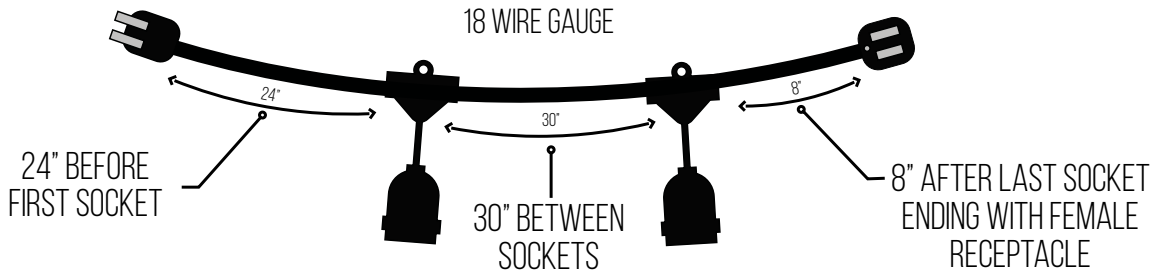

30' String Lights E26 Bulbs

Ideal for
patios, decks and pergolas