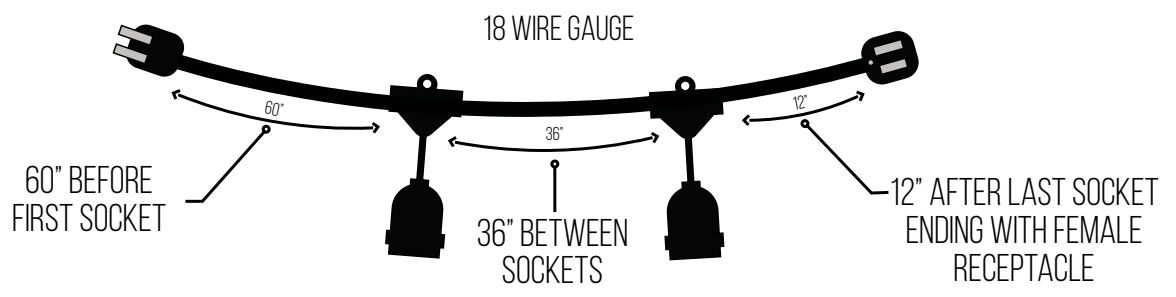

0.7W
S14
11W Equiv.
E26 Base

Item #
[776950](#) (2700K)^{1, 2, 3}

2.5W
S14
25W Equiv.
E26 Base

SEE INDEX FOR FULL PRODUCT SPECS

48' String Lights E26 Bulbs

Ideal for
expansive areas

Item #
812483 (2700K)
15 sockets