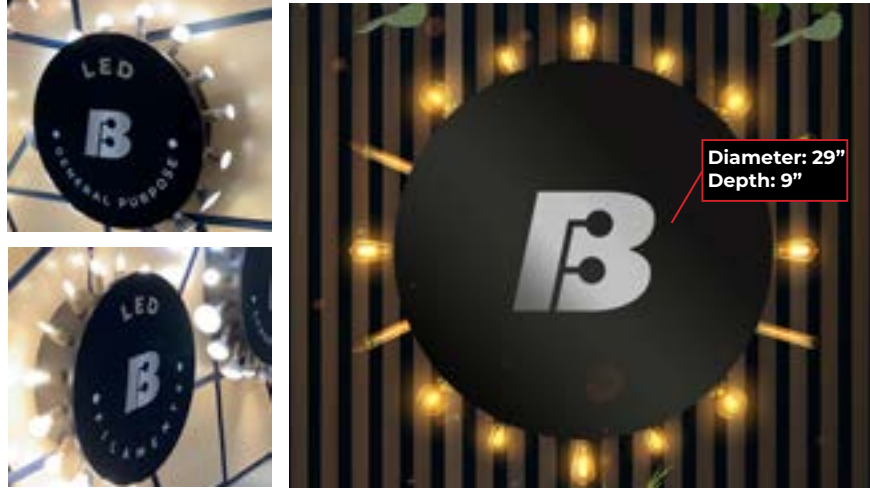

Large Wall-Mounted Wheel

Item # 900155 Ordering Code: LARGE/ROUND/WHEEL/DISPLAY

- Hardwood wall-mounted display to showcase 16 Bulbrite bulbs
- 29" Diameter wheel with Sixteen (16) E26 base sockets
- Custom product and branding stickers available