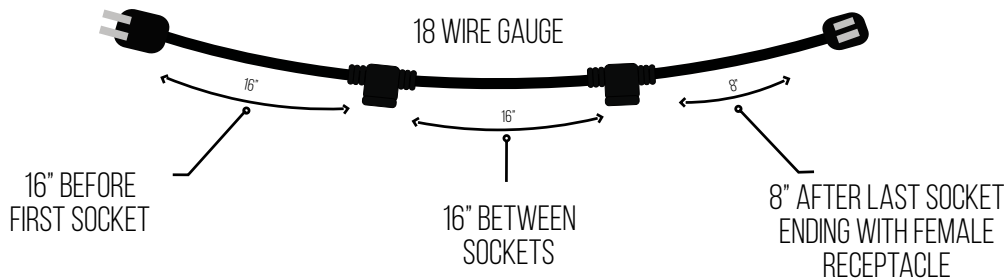

14' String Lights E12 Bulbs

Item #
[812123](#) (2700K)
10 Sockets

0.7W LED G16
Connect up to
40 strings