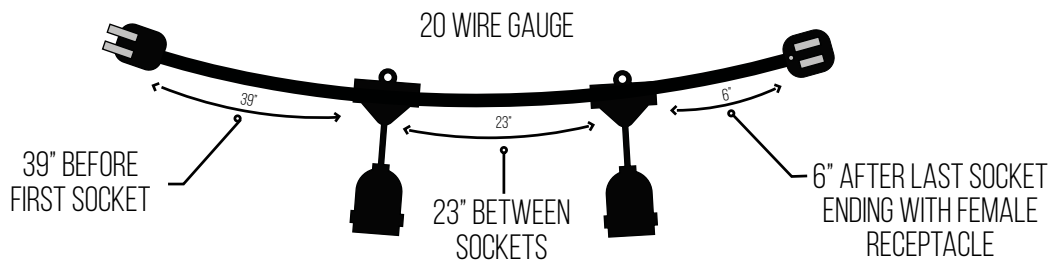

9W
A19
60W Equiv.

Simple. Smart.

Set the Mood

BULBRITE SOLANA® 36' Smart String Light

Item #
[814361](#) (2200K-6500K)
 Multicolor
 18 Sockets

16W
 S14
 7.5W Equiv.
 LED

A rooftop terrace at dusk, featuring a wooden deck, a light-colored sofa with several pillows, and a wooden coffee table. The coffee table is set with a teapot, a plate with a cup, and several lit candles. Two strings of warm white string lights are strung across the terrace, illuminating the scene. In the background, a city skyline is visible under a twilight sky.