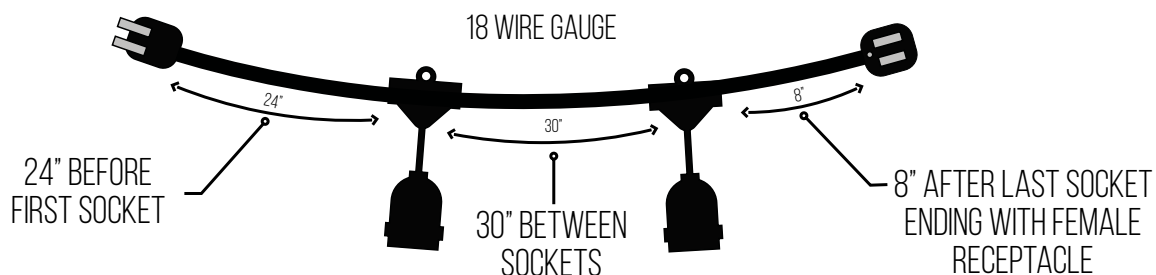

1W LED S14
Connect up to 25 strings

Item #
812482 (2700K)
15 sockets

11W Incand S14
Connect up to 5 strings

48' String Lights E26 Bulbs

Item #
[810002](#) (2700K)¹
15 sockets

11W LED S14
Connect up to 4 strings