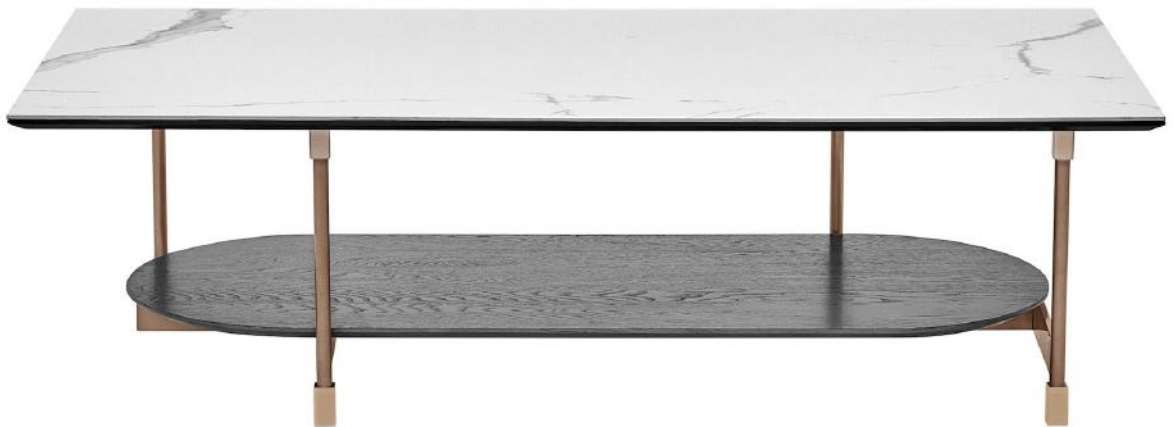

Legs: LUX TITANIUM

DENE B

Club Chair

Club Chair Code: CC2473 MSRP: \$1,498

Overall: 26.8" W x 29.1" D x 29.5" H

Seat Width 22.4" x Seat Depth 20.9" x Seat Height 17.3" x Arm Height 23.2"

**Please note color reproduction may vary on different monitors or printing methods.*

QUICKSHIP Finish:

Viscose polyester characterized by its soft hand and drapability that's also durable and wrinkle resistant. Legs finished in Anodized Lacquer Steel finish

Fabric: RUBINO TAUPE

Fabric: ALAMO ASH

Legs: LUX TITANIUM

IRA Coffee Table

Coffee Table Code: CT2674 MSRP \$2,098
Overall: 55.1" W x 27.6" D x 15.7" H

**Please note color reproduction may vary on different monitors or printing methods.*

QUICKSHIP Finish:

A solid porcelain top with tapered edges compliments a floating weathered grey walnut shelf below also with tapered edge. Legs finished in Anodized Lacquer Steel finish.

Porcelain: CALACATTA
WHITE

Veneer: WALNUT
GREY