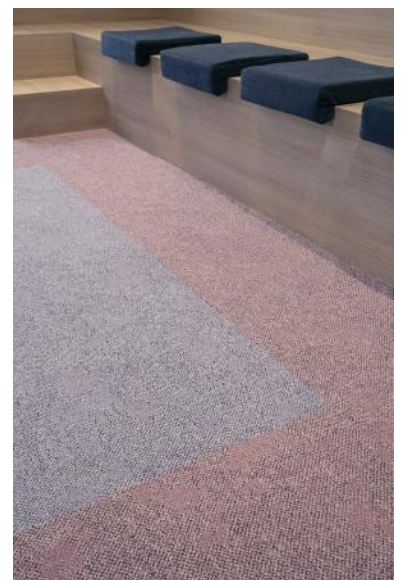

The texture of the Take a Walk textile floors seems to have been formed day after day, like forest paths under the feet of walkers. We see clouds of moss, residues of leaves and plants, shadow plays of undergrowth that give **the floor its organic and irregular effect** . The colors, naturally, evoke **plant nuances** : browns of earth and bark, multiple greens, autumn colors, frosted blue grays... All that is missing are the scents of humus and the song of birds.

The Take a Walk designer carpet collection is available **in tiles and comes in 20 colours** , to be laid in monochrome or multi-coloured to broaden the spectrum of shades. In bright tertiary spaces, create a feeling of continuity between the exterior and the interior and create serene atmospheres for relaxation and coworking spaces.

This collection is also available in **a 4-meter wide roll version: Take a Walk Roll, which comes in 12 colors.**