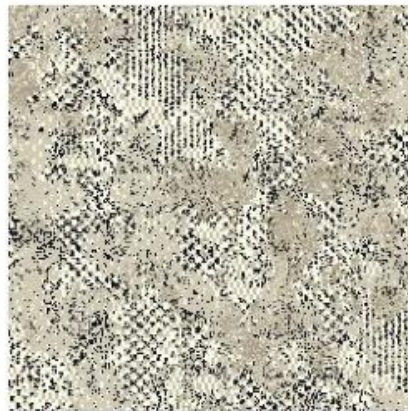

4C5T0011_Sample_carpet_TAKE A
WALK_160_BLUE_1

4C5T0021_Sample_carpet_TAKE A
WALK_170_BLUE_1

4C5T0031_Sample_carpet_TAKE A
WALK_190_BLUE_1

4C5T0071_Sample_carpet_TAKE A
WALK_330_YELLOW_1

4C5T0081_Sample_carpet_TAKE A
WALK_540_RED_1

4C5T0091_Sample_carpet_TAKE A
WALK_610_BEIGE_1

4C5T0041_Sample_carpet_TAKE A
WALK_220_GREEN_1

4C5T0051_Sample_carpet_TAKE A
WALK_240_GREEN_1

4C5T0061_Sample_carpet_TAKE A
WALK_250_GREEN_1

4C5T0101_Sample_carpet_TAKE A
WALK_640_BEIGE_1

4C5T0111_Sample_carpet_TAKE A
WALK_710_BROWN_1

4C5T0121_Sample_carpet_TAKE A
WALK_740_BROWN_1

The texture of the Take a Walk textile floors seems to have been formed day after day, like forest paths under the feet of walkers. We see clouds of moss, residues of leaves and plants, shadow plays of undergrowth that give **the floor its organic and irregular effect** . The colors, naturally, evoke **plant nuances** : browns of earth and bark, multiple greens, autumn colors, frosted blue grays... All that is missing are the scents of humus and the song of birds.

The Take a Walk designer carpet collection is available **in tiles and comes in 20 colours** , to be laid in monochrome or multi-coloured to broaden the spectrum of shades. In bright tertiary spaces, create a feeling of continuity between the exterior and the interior and create serene atmospheres for relaxation and coworking spaces.