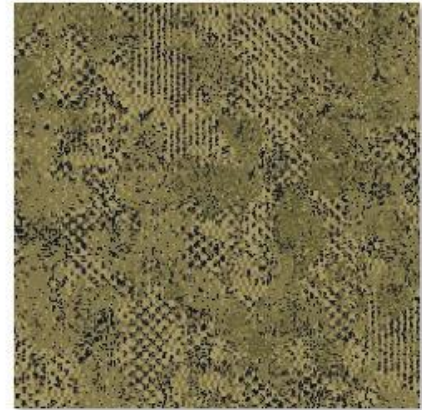

4C5T0011_Sample_carpet_TAKE A
WALK_160_BLUE_1

4C5T0021_Sample_carpet_TAKE A
WALK_170_BLUE_1

4C5T0031_Sample_carpet_TAKE A
WALK_190_BLUE_1

4C5T0071_Sample_carpet_TAKE A
WALK_330_YELLOW_1

4C5T0081_Sample_carpet_TAKE A
WALK_540_RED_1

4C5T0091_Sample_carpet_TAKE A
WALK_610_BEIGE_1

4C5T0041_Sample_carpet_TAKE A
WALK_220_GREEN_1

4C5T0051_Sample_carpet_TAKE A
WALK_240_GREEN_1

4C5T0061_Sample_carpet_TAKE A
WALK_250_GREEN_1

4C5T0101_Sample_carpet_TAKE A
WALK_640_BEIGE_1

4C5T0111_Sample_carpet_TAKE A
WALK_710_BROWN_1

4C5T0121_Sample_carpet_TAKE A
WALK_740_BROWN_1

The texture of the Take a Walk textile floors seems to have been formed day after day, like forest paths under the feet of walkers. We see clouds of moss, residues of leaves and plants, shadow plays of undergrowth that give **the floor its organic and irregular effect** . The colors, naturally, evoke **plant nuances** : browns of earth and bark, multiple greens, autumn colors, frosted blue grays... All that is missing are the scents of humus and the song of birds.

The Take a Walk designer carpet collection is available **in tiles and comes in 20 colours** , to be laid in monochrome or multi-coloured to broaden the spectrum of shades. In bright tertiary spaces, create a feeling of continuity between the exterior and the interior and create serene atmospheres for relaxation and coworking spaces.