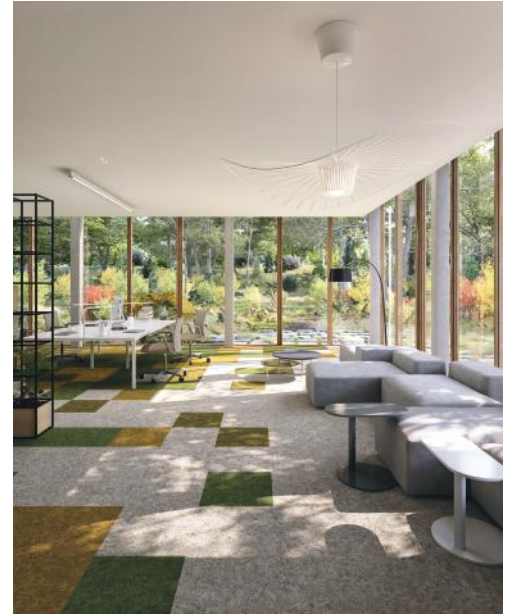

Balsan
BALSAN

TAKE A WALK Collection

"We should move cities to the countryside," a writer from the Belle Époque said humorously. What if, instead, we moved the forest into our offices?

Located in the heart of the Berry countryside, surrounded by forests whose colours change with the seasons, Balsan's designers were inspired by their bucolic environment. Through the new **Take a Walk office carpet** collection, they share with you the emotions that this welcoming, soothing and invigorating nature provides. An invitation to take a walk in the forest... And a great feeling of oxygen in your offices.

The Take a Walk designer carpet collection is available **in tiles and comes in 20 colours** , to be laid in monochrome or multi-coloured to broaden the spectrum of shades. In bright tertiary spaces, create a feeling of continuity between the exterior and the interior and create serene atmospheres for relaxation and coworking spaces.

4C5T0171_Sample_carpet_TAKE A
WALK_930_GREY_1

4C5T0171_Sample_carpet_TAKE A
WALK_940_GREY_1

4C5T0211_Sample_carpet_TAKE A
WALK_132_BLUE

4C5T0221_Sample_carpet_TAKE A
WALK_212_GREEN

4C5T0231_Sample_carpet_TAKE A
WALK_222_GREEN

4C5T0241_Sample_carpet_TAKE A
WALK_232_GREEN

4C5T0251_Sample_carpet_TAKE A
WALK_452_ORANGE

4C5T0261_Sample_carpet_TAKE A WALK_512_RED

4C5T0271_Sample_carpet_TAKE A WALK_522_RED

4C5T0281_Sample_carpet_TAKE A
WALK_842_PURPLE