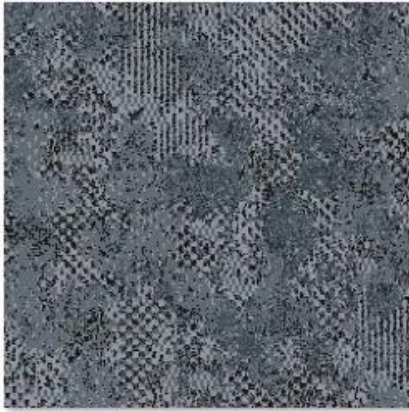

4C5T0111_Sample_carpet_TAKE A
WALK_710_BROWN_1

4C5T0121_Sample_carpet_TAKE A
WALK_740_BROWN_1

The texture of the Take a Walk textile floors seems to have been formed day after day, like forest paths under the feet of walkers. We see clouds of moss, residues of leaves and plants, shadow plays of undergrowth that give **the floor its organic and irregular effect** . The colors, naturally, evoke **plant nuances** : browns of earth and bark, multiple greens, autumn colors, frosted blue grays... All that is missing are the scents of humus and the song of birds.

The Take a Walk designer carpet collection is available **in tiles and comes in 20 colours** , to be laid in monochrome or multi-coloured to broaden the spectrum of shades. In bright tertiary spaces, create a feeling of continuity between the exterior and the interior and create serene atmospheres for relaxation and coworking spaces.

This collection is also available in **a 4-meter wide roll version: Take a Walk Roll, which comes in 12 colors.**

4C5T0131_Sample_carpet_TAKE A
WALK_780_BROWN_1

4C5T0141_Sample_carpet_TAKE A
WALK_790_BROWN_1

4C5T0151_Sample_carpet_TAKE A
WALK_880_PURPLE_1

4C5T0171_Sample_carpet_TAKE A
WALK_940_GREY_1

4C5T0191_Sample_carpet_TAKE A
WALK_970_GREY_1

4C5T0201_Sample_carpet_TAKE A
WALK_990_GREY_1

4C5T0161_Sample_carpet_TAKE A
WALK_910_GREY_1