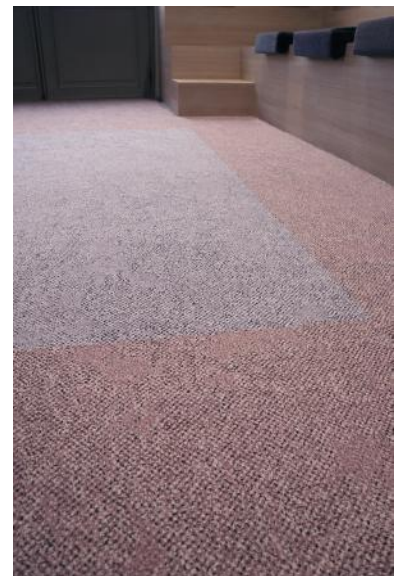

The texture of the Take a Walk textile floors seems to have been formed day after day, like forest paths under the feet of walkers. We see clouds of moss, residues of leaves and plants, shadow plays of undergrowth that give **the floor its organic and irregular effect** . The colors, naturally, evoke **plant nuances** : browns of earth and bark, multiple greens, autumn colors, frosted blue grays... All that is missing are the scents of humus and the song of birds.

The Take a Walk designer carpet collection is available **in tiles and comes in 20 colours** , to be laid in monochrome or multi-coloured to broaden the spectrum of shades. In bright tertiary spaces, create a feeling of continuity between the exterior and the interior and create serene atmospheres for relaxation and coworking spaces.

This collection is also available in **a 4-meter wide roll version: Take a Walk Roll, which comes in 12 colors.**