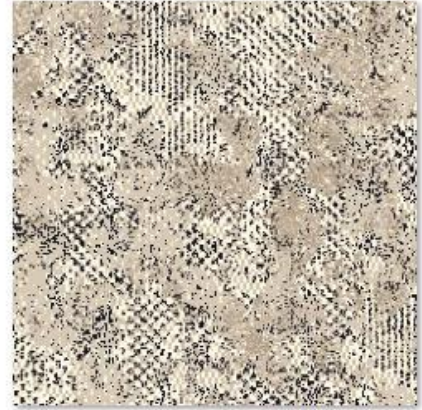

4C5T0011_Sample_carpet_TAKE A
WALK_160_BLUE_1

4C5T0021_Sample_carpet_TAKE A
WALK_170_BLUE_1

4C5T0031_Sample_carpet_TAKE A
WALK_190_BLUE_1

4C5T0071_Sample_carpet_TAKE A
WALK_330_YELLOW_1

4C5T0081_Sample_carpet_TAKE A
WALK_540_RED_1

4C5T0091_Sample_carpet_TAKE A
WALK_610_BEIGE_1

4C5T0041_Sample_carpet_TAKE A
WALK_220_GREEN_1

4C5T0051_Sample_carpet_TAKE A
WALK_240_GREEN_1

4C5T0061_Sample_carpet_TAKE A
WALK_250_GREEN_1

4C5T0101_Sample_carpet_TAKE A
WALK_640_BEIGE_1

4C5T0111_Sample_carpet_TAKE A
WALK_710_BROWN_1

4C5T0121_Sample_carpet_TAKE A
WALK_740_BROWN_1

The texture of the Take a Walk textile floors seems to have been formed day after day, like forest paths under the feet of walkers. We see clouds of moss, residues of leaves and plants, shadow plays of undergrowth that give **the floor its organic and irregular effect** . The colors, naturally, evoke **plant nuances** : browns of earth and bark, multiple greens, autumn colors, frosted blue grays... All that is missing are the scents of humus and the song of birds.

The Take a Walk designer carpet collection is available **in tiles and comes in 20 colours** , to be laid in monochrome or multi-coloured to broaden the spectrum of shades. In bright tertiary spaces, create a feeling of continuity between the exterior and the interior and create serene atmospheres for relaxation and coworking spaces.