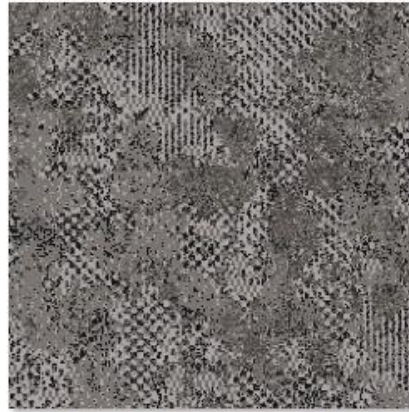

The Take a Walk designer carpet collection is available **in tiles and comes in 20 colours** , to be laid in monochrome or multi-coloured to broaden the spectrum of shades. In bright tertiary spaces, create a feeling of continuity between the exterior and the interior and create serene atmospheres for relaxation and coworking spaces.

This collection is also available in **a 4-meter wide roll version: Take a Walk Roll, which comes in 12 colors.**

4C5T0131_Sample_carpet_TAKE A
WALK_780_BROWN_1

4C5T0141_Sample_carpet_TAKE A
WALK_790_BROWN_1

4C5T0151_Sample_carpet_TAKE A
WALK_880_PURPLE_1

4C5T0171_Sample_carpet_TAKE A
WALK_940_GREY_1

4C5T0191_Sample_carpet_TAKE A
WALK_970_GREY_1

4C5T0201_Sample_carpet_TAKE A
WALK_990_GREY_1

4C5T0161_Sample_carpet_TAKE A
WALK_910_GREY_1

4C5T0171_Sample_carpet_TAKE A
WALK_930_GREY_1

4C5T0171_Sample_carpet_TAKE A
WALK_940_GREY_1

4C5T0211_Sample_carpet_TAKE A
WALK_132_BLUE

4C5T0221_Sample_carpet_TAKE A
WALK_212_GREEN

4C5T0231_Sample_carpet_TAKE A
WALK_222_GREEN