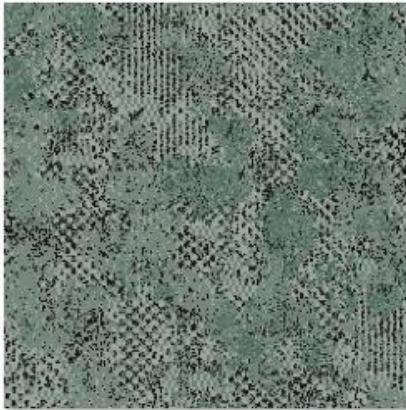

4C5T0011_Sample_carpet_TAKE A
WALK_160_BLUE_1

4C5T0021_Sample_carpet_TAKE A
WALK_170_BLUE_1

4C5T0031_Sample_carpet_TAKE A
WALK_190_BLUE_1

4C5T0071_Sample_carpet_TAKE A
WALK_330_YELLOW_1

4C5T0081_Sample_carpet_TAKE A
WALK_540_RED_1

4C5T0091_Sample_carpet_TAKE A
WALK_610_BEIGE_1

4C5T0041_Sample_carpet_TAKE A
WALK_220_GREEN_1

4C5T0051_Sample_carpet_TAKE A
WALK_240_GREEN_1

4C5T0061_Sample_carpet_TAKE A
WALK_250_GREEN_1

4C5T0101_Sample_carpet_TAKE A
WALK_640_BEIGE_1

4C5T0111_Sample_carpet_TAKE A
WALK_710_BROWN_1

4C5T0121_Sample_carpet_TAKE A
WALK_740_BROWN_1

The texture of the Take a Walk textile floors seems to have been formed day after day, like forest paths under the feet of walkers. We see clouds of moss, residues of leaves and plants, shadow plays of undergrowth that give **the floor its organic and irregular effect** . The colors, naturally, evoke **plant nuances** : browns of earth and bark, multiple greens, autumn colors, frosted blue grays... All that is missing are the scents of humus and the song of birds.