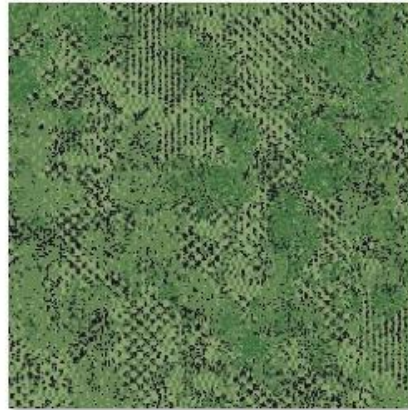

4C5T0011_Sample_carpet_TAKE A
WALK_160_BLUE_1

4C5T0021_Sample_carpet_TAKE A
WALK_170_BLUE_1

4C5T0031_Sample_carpet_TAKE A
WALK_190_BLUE_1

4C5T0071_Sample_carpet_TAKE A
WALK_330_YELLOW_1

4C5T0081_Sample_carpet_TAKE A
WALK_540_RED_1

4C5T0091_Sample_carpet_TAKE A
WALK_610_BEIGE_1

4C5T0041_Sample_carpet_TAKE A
WALK_220_GREEN_1

4C5T0051_Sample_carpet_TAKE A
WALK_240_GREEN_1

4C5T0061_Sample_carpet_TAKE A
WALK_250_GREEN_1

4C5T0101_Sample_carpet_TAKE A
WALK_640_BEIGE_1

4C5T0111_Sample_carpet_TAKE A
WALK_710_BROWN_1

4C5T0121_Sample_carpet_TAKE A
WALK_740_BROWN_1

The texture of the Take a Walk textile floors seems to have been formed day after day, like forest paths under the feet of walkers. We see clouds of moss, residues of leaves and plants, shadow plays of undergrowth that give **the floor its organic and irregular effect** . The colors, naturally, evoke **plant nuances** : browns of earth and bark, multiple greens, autumn colors, frosted blue grays... All that is missing are the scents of humus and the song of birds.