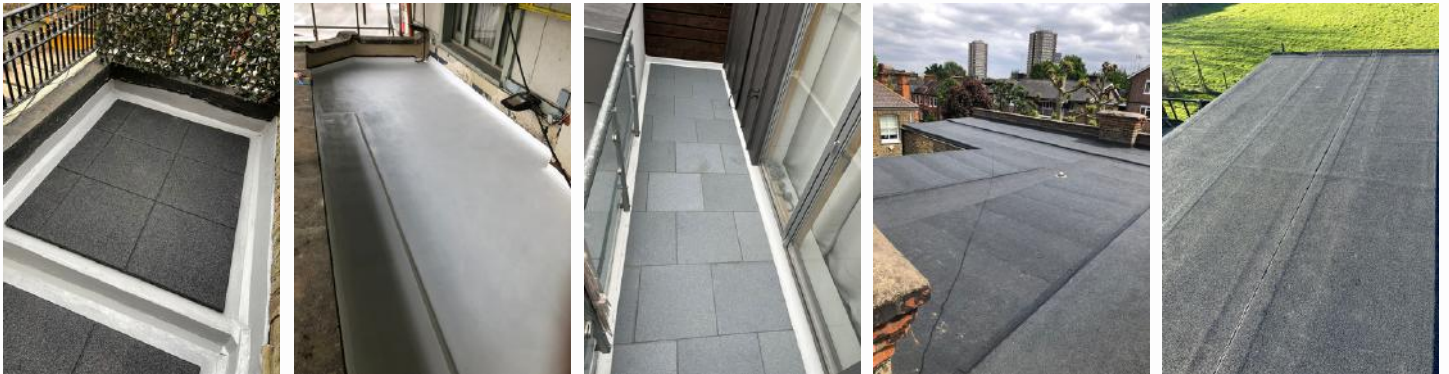

SMITH'S ASPHALT & FLAT ROOFING LTD

SMITH'S

ASPHALT & FLAT ROOFING

Small family run business offering anything from complete renewals and new projects to repairs on all asphalt and flat roofs, balconies, terraces, walkways and stairs.

☎ 07533 126761

✉ tommy-smith@hotmail.co.uk

🏠 Essex

🌐 <https://www.smithsasphaltflatroofing.com>