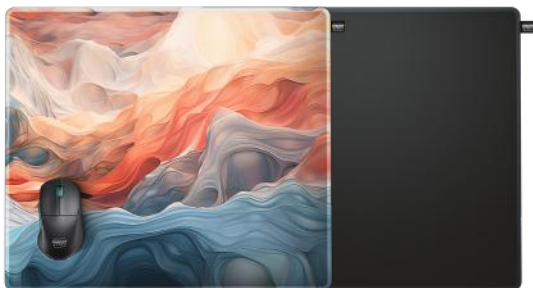

CHERRY XTRFY GP5 LARGE
SPEED AND PRECISION.

- 460 x 400 x 4 mm • Cloth surface – speed
- Non-slip rubber base • Stitched edges • Machine washable

RRP: FROM 27.50 USD/EUR