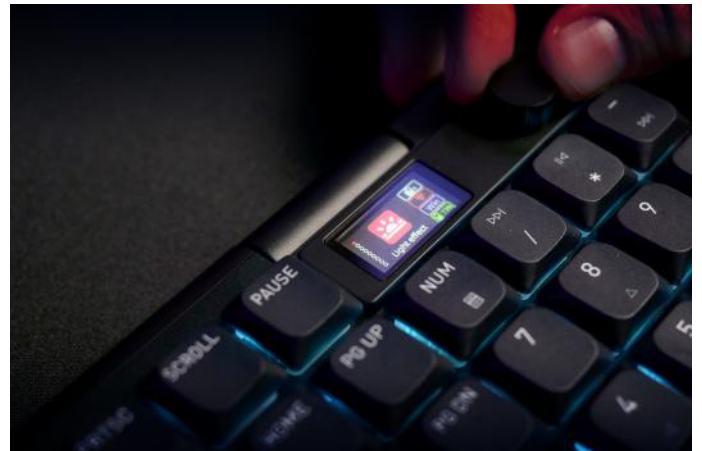

- Slim aluminum design • Triple connection modes: 2.4 GHz wireless, Bluetooth® and wired
- 8000 Hz wired / 4000 Hz wireless polling rate • CHERRY MX LOW PROFILE 2.0 mechanical switches
- Durable PBT keycaps • Rotary knob and LCD display for on-the-fly settings

RRP: 279 USD/EUR

- Aluminum housing • CHERRY MX2A Red, Brown, Blue or Silent Red switches
- Full N-key rollover • RGB illumination – customizable through CHERRY Utility software

RRP: 129.99 USD/EUR

- CHERRY Advanced Wireless Technology with 3 connection modes • CHERRY MX2A switches
- Full N-key rollover • RGB illumination – customizable through CHERRY Utility software
- Extruded aluminum housing

RRP: 179.99 USD/EUR

- Minimalistic German design • CHERRY MX2A switches
- Full N-key rollover • RGB illumination – customizable through CHERRY Utility software

RRP: 109.99 USD/EUR