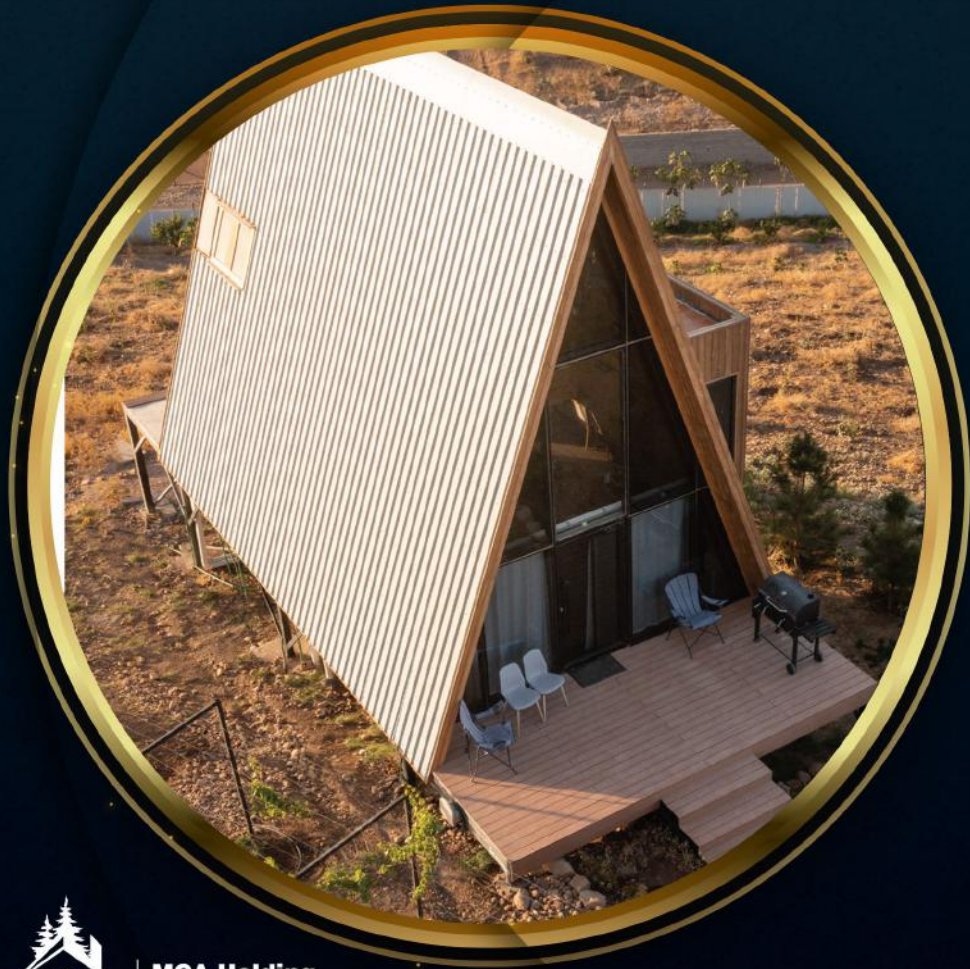

MCA Holding
Erbil Thermowood

[erbil.thermowood.mca](https://www.instagram.com/erbil.thermowood.mca)