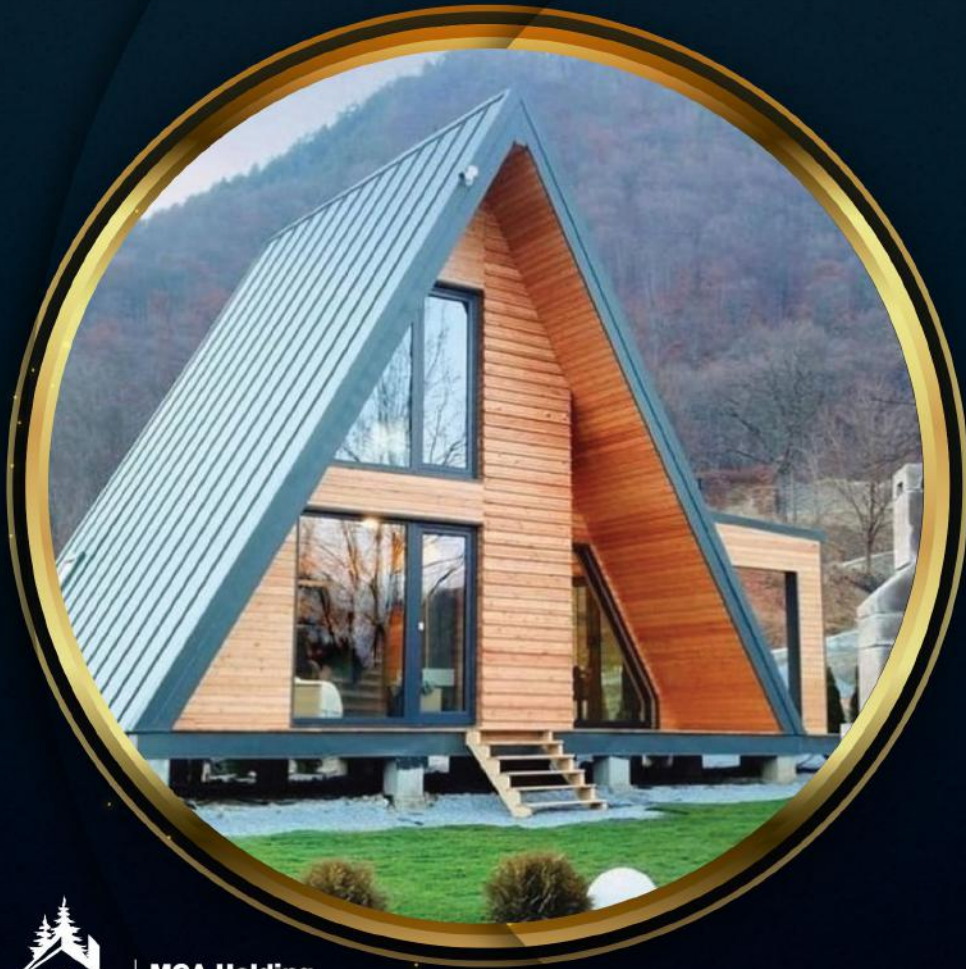

MCA Holding
Erbil Thermowood

[erbil.thermowood.mca](https://www.instagram.com/erbil.thermowood.mca)