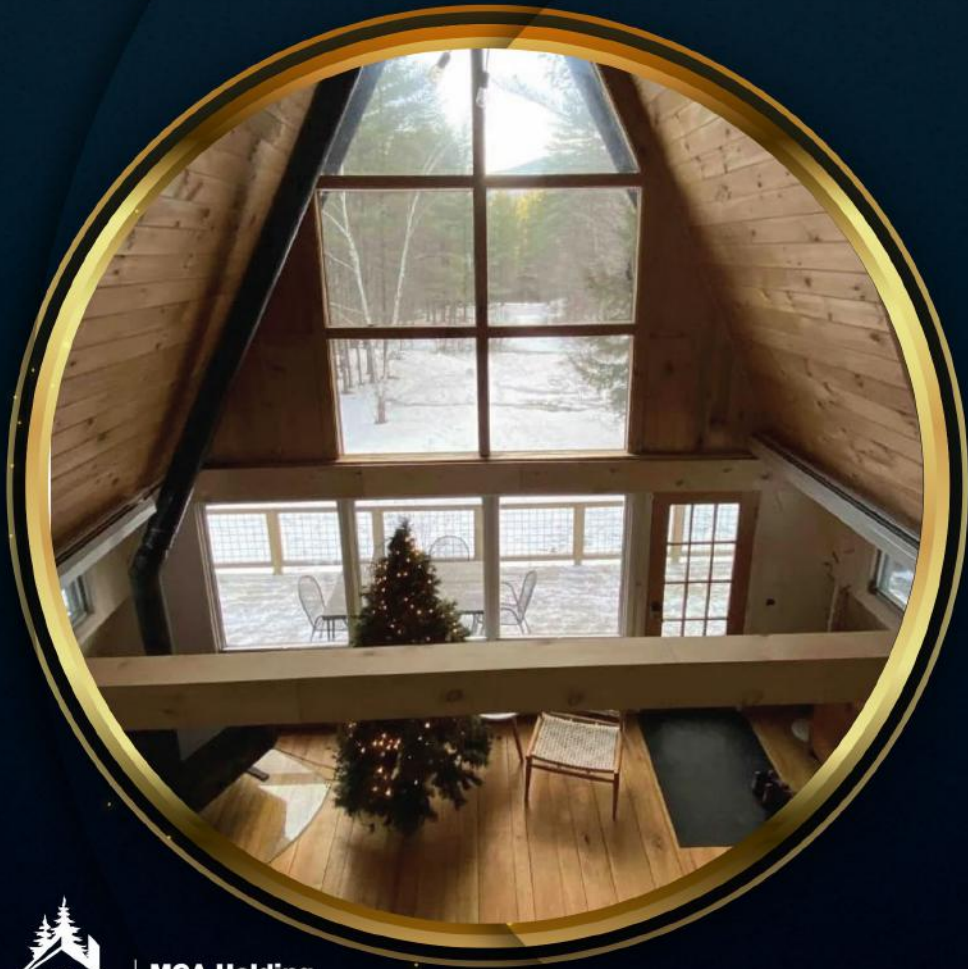

MCA Holding
Erbil Thermowood

[erbil.thermowood.mca](https://www.facebook.com/erbil.thermowood.mca)