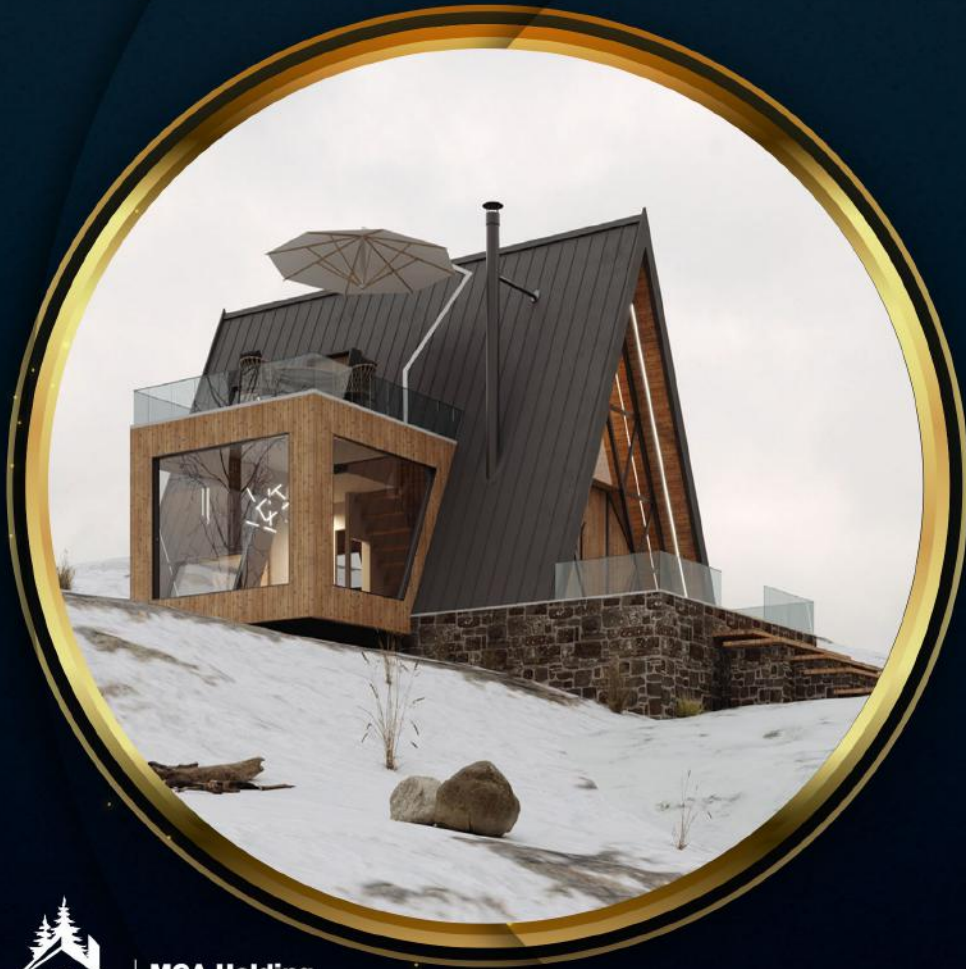

MCA Holding
Erbil Thermowood

[erbil.thermowood.mca](https://www.instagram.com/erbil.thermowood.mca)