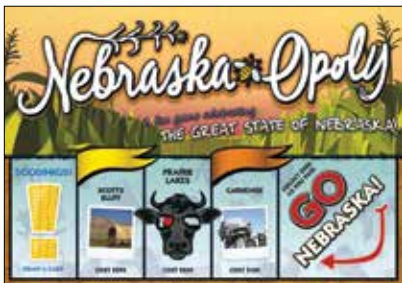

**Michigan-Opoly L-3995**

All State-Opolies are: Case Pack: 6 | Ages: 8+ | 2-6 players

**Minnesota-Opoly** L-755

7 30799 00755 2

**Nebraska-Opoly** L-367

7 30799 00367 7

**New Mexico-Opoly** L-3276

7 30799 03276 9