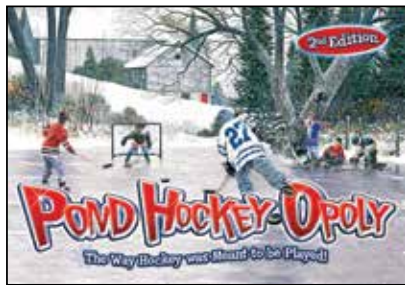

Late for  
© The SKY

Santa-Opoly L-14441

Pond Hockey-Opoly (2nd edition) L-6130

Christmas-Opoly L-5114

Penguin-Opoly L-6118

All Specialty-Opolies are: Case Pack: 6 | Ages: 8+ | 2-6 players

**60s-Opoly** L-14419