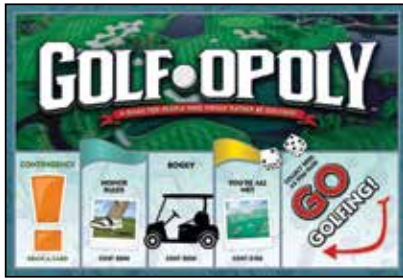

**Ocean-Opoly** L-5021

**Shark-Opoly** L-300

**Chicken-Opoly** L-14430

All Specialty-Opolies are: Case Pack: 6 | Ages: 8+ | 2-6 players

**Golf-Opolo** L-14438

**Fishin'-Opoly** L-5079

**Bass-Opolo** L-14423