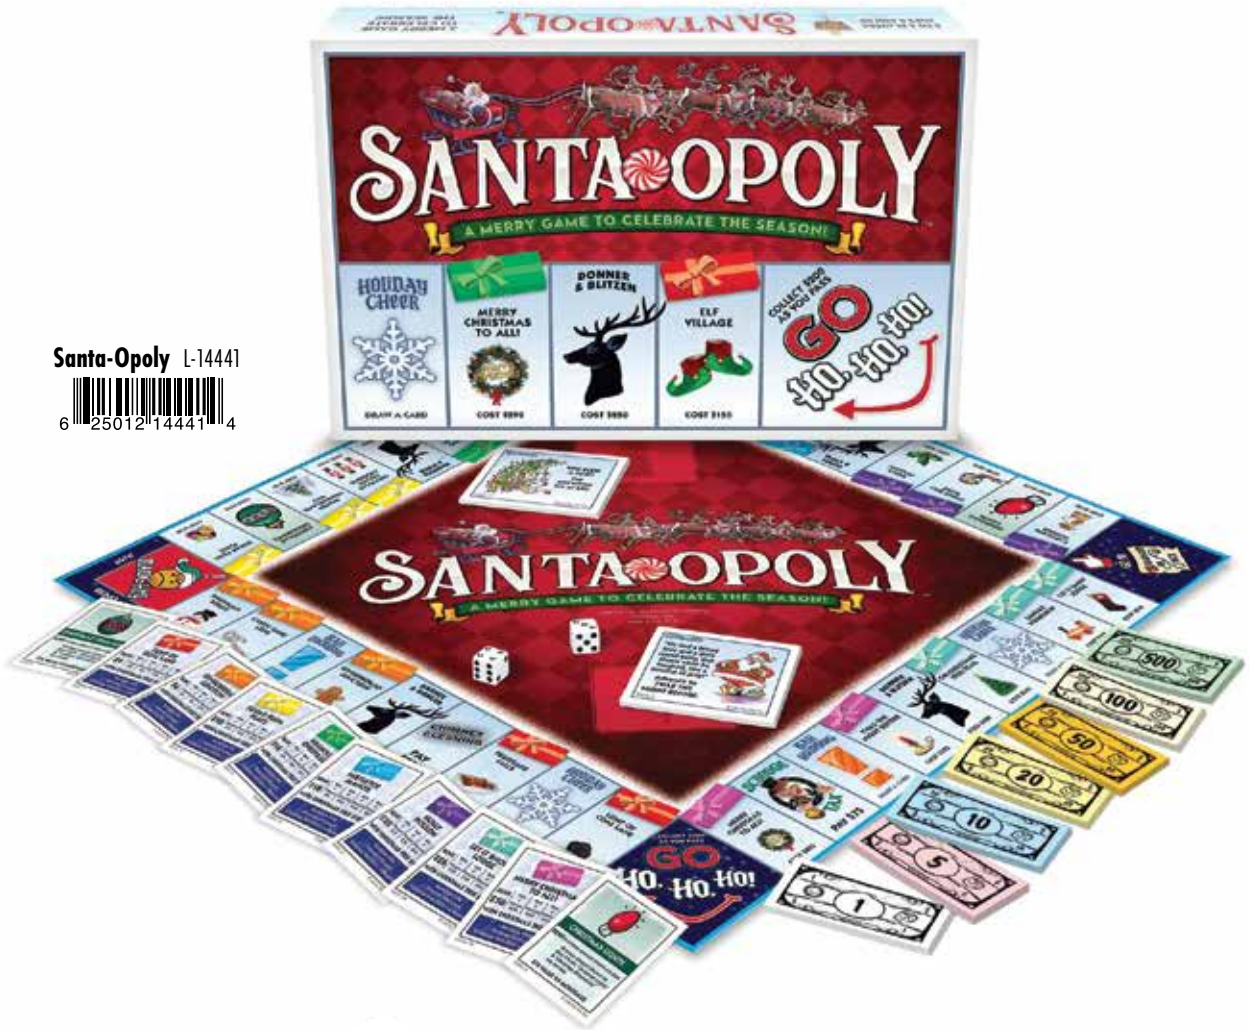

Late for  
© The SKY

Santa-Opoly L-14441

Pond Hockey-Opoly (2nd edition) L-6130

Christmas-Opoly L-5114

Penguin-Opoly L-6118

All Specialty-Opolies are: Case Pack: 6 | Ages: 8+ | 2-6 players

**60s-Opoly** L-14419

**Ocean-Opoly** L-5021

**Shark-Opoly** L-300

**Chicken-Opoly** L-14430

All Specialty-Opolies are: Case Pack: 6 | Ages: 8+ | 2-6 players

**Golf-Opolo** L-14438

**Fishin'-Opoly** L-5079

**Bass-Opolo** L-14423