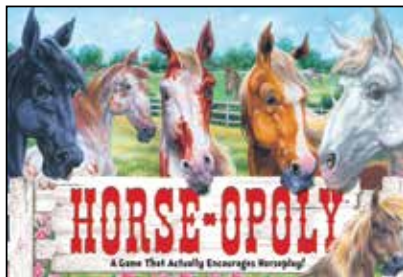

Horse-Opolo L-5045