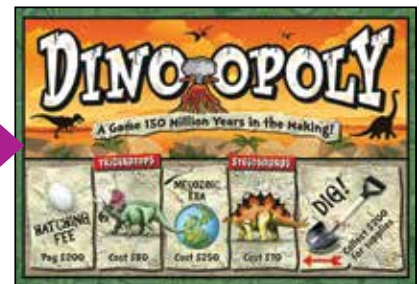

Dino-Opolo (New Design) L-14433