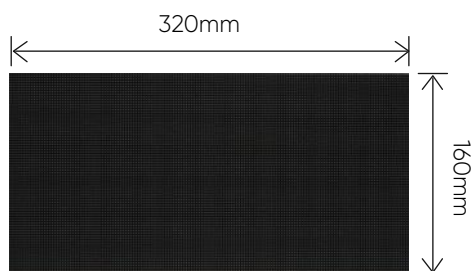

## High Flexibility

Enjoy creative splicing with 120-degree flexibility for both concave and convex bending

## Standardized Dimensions

- Standardized 320×160 mm
- Uniform bottom shell screw holes across all models, allowing easy replacement of LED modules of different pixel pitches without changing the cabinet