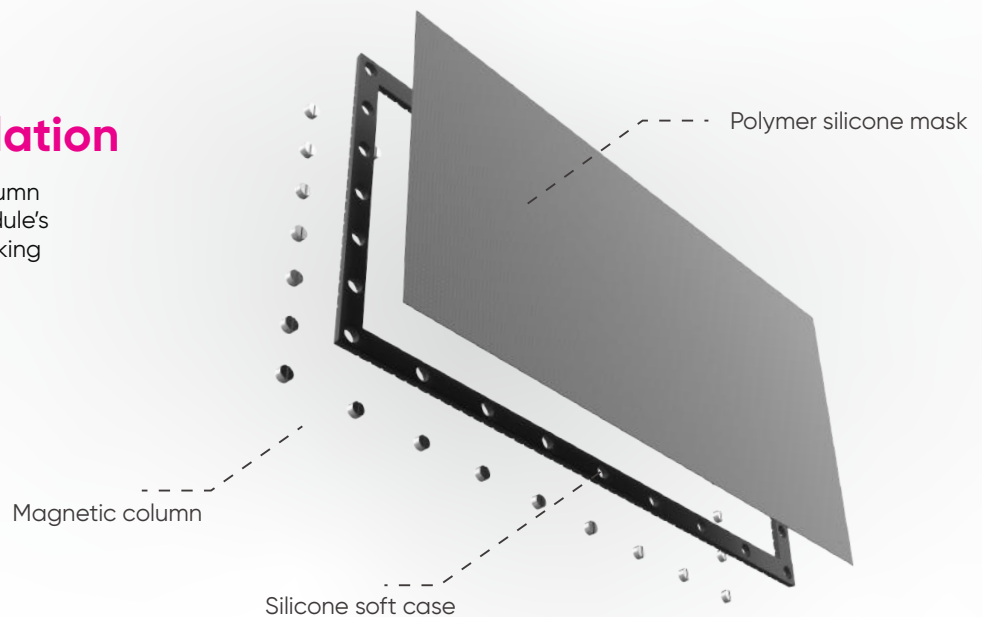

# Soft LED Module

Indoor

Creative splicing

Energy-saving

## High Flexibility

Enjoy creative splicing with 120-degree flexibility for both concave and convex bending

## Stable Installation

An updated magnetic column improves the soft LED module's mount on the bracket, making installation more secure

## Standardized Dimensions

- Standardized 320×160 mm
- Uniform bottom shell screw holes across all models, allowing easy replacement of LED modules of different pixel pitches without changing the cabinet