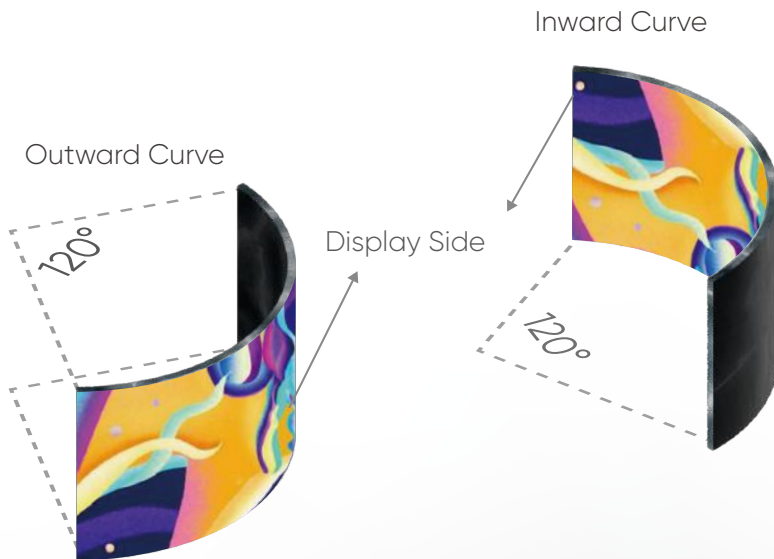

## High Flexibility

Enjoy creative splicing with 120-degree flexibility for both concave and convex bending

## Stable Installation

An updated magnetic column improves the soft LED module's mount on the bracket, making installation more secure

## Standardized Dimensions

- Standardized 320×160 mm
- Uniform bottom shell screw holes across all models, allowing easy replacement of LED modules of different pixel pitches without changing the cabinet