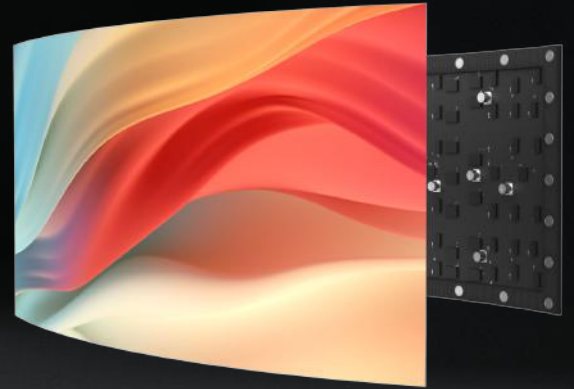

Brighten Every Moment

Soft LED Module

Indoor