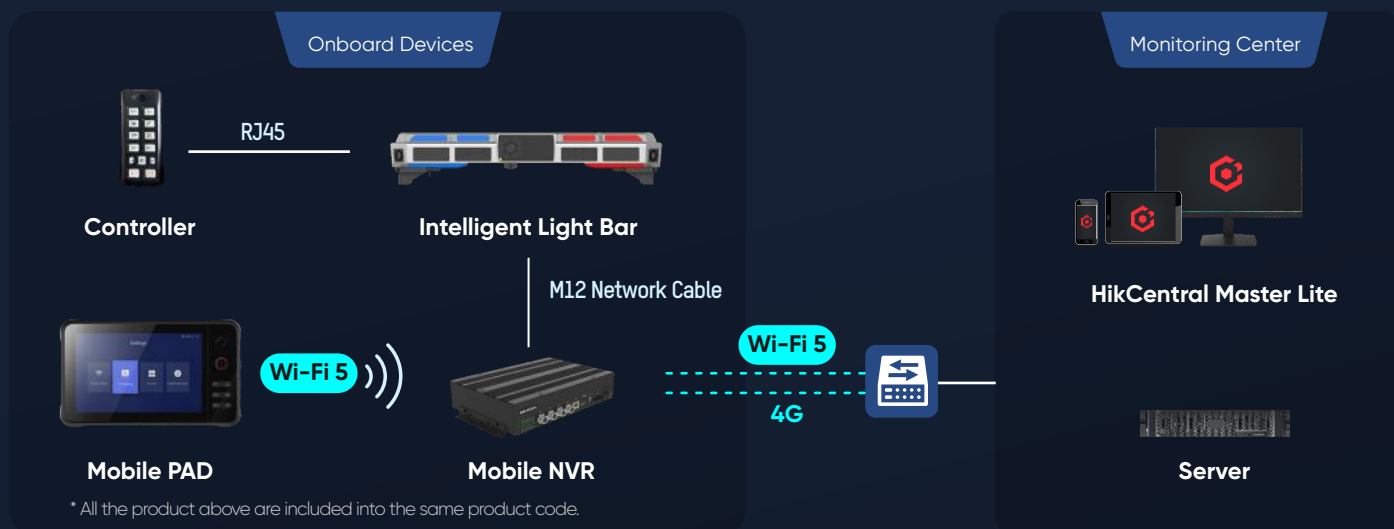

Stable performance in any environment

- Supplementary lighting options
- *Anti-shock* and *anti-interference*
- Reliable weather proof design
- *GPS*, *4G* and *Wi-Fi* connectivity