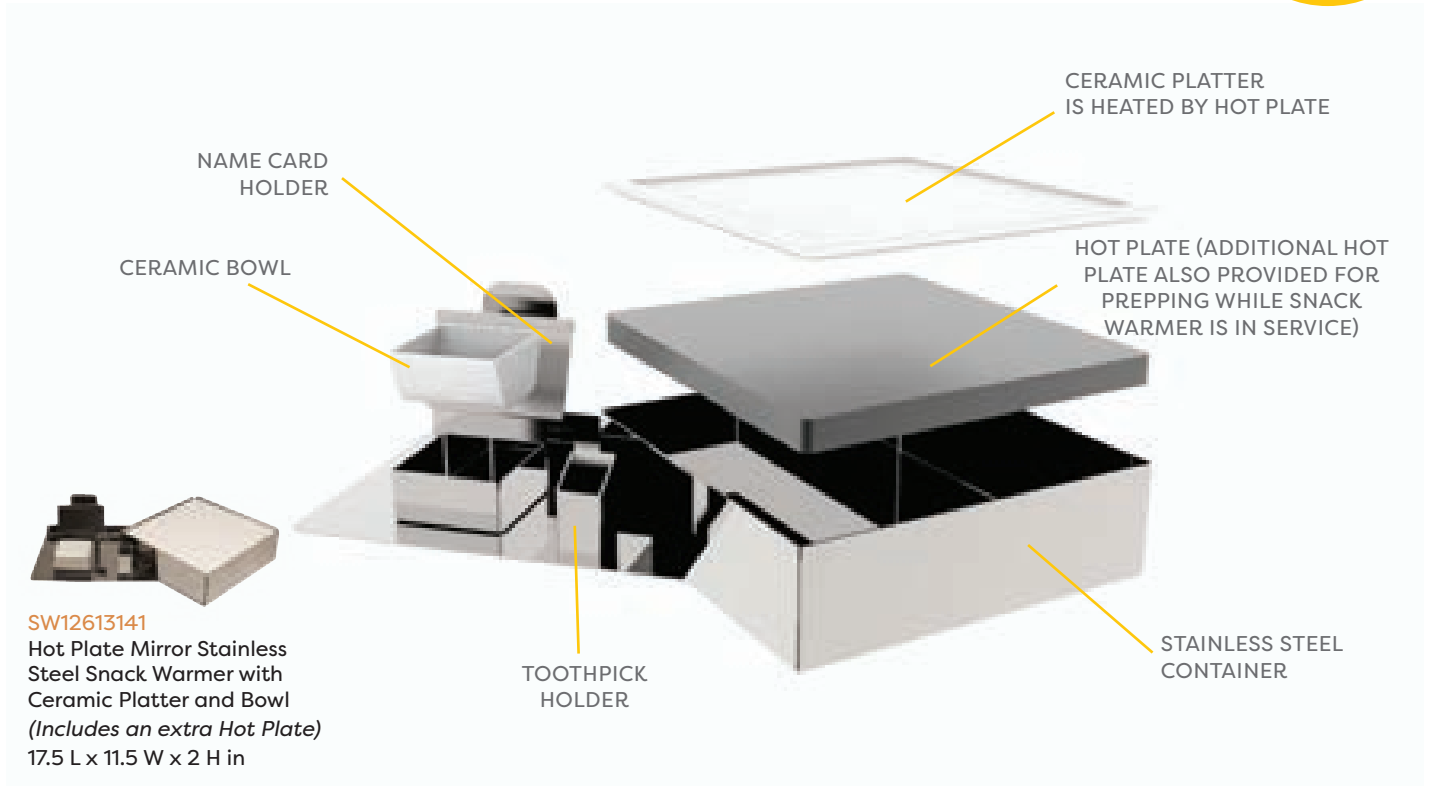

SKYRA HOT PLATE SNACK WARMER COLLECTION

A revolution in pass around platters. The Hot Plate Snack Warmers incorporate a light-weight hot plate with non-stick coating that can be heated in the oven prior to service. The flameless food warming technology is especially great for indoor banquets that prefer to avoid open flame heat sources.

SKYRA
ORIGINAL
DESIGN