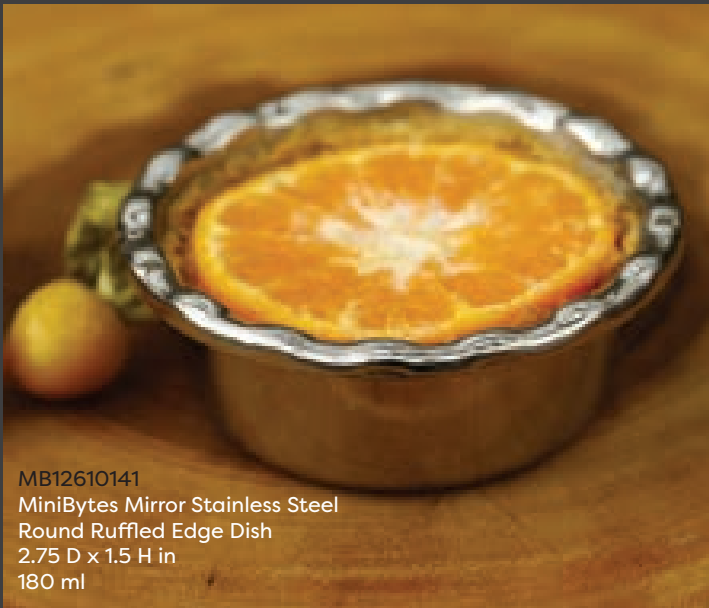

MB12604141
MiniBytes Mirror
Stainless Steel Tawa
8 L x 3 W x 2.5 H in