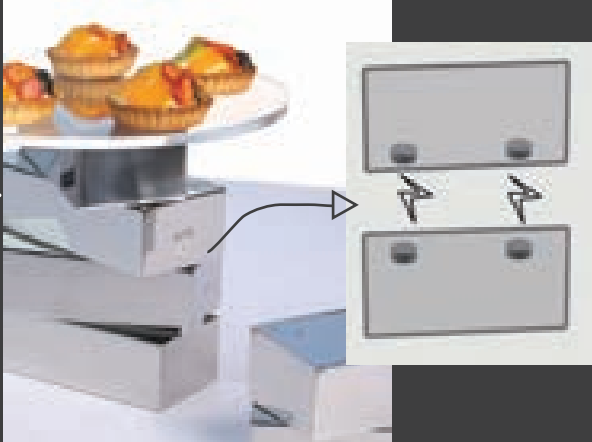

PLATFORM SHAPE	PLATFORM MATERIAL - BLACK ACRYLIC	PLATFORM MATERIAL - CLEAR ACRYLIC	PLATFORM MATERIAL - WOOD
	ACR12601BLK Riser Platform Black Acrylic Board Rectangular	ACR12601WHT Riser Platform Clear Acrylic Board Rectangular	RP12601WOD Riser Platform Wood Board Rectangular
	ACR12602BLK Riser Platform Black Acrylic Board Rectangular	ACR12602WHT Riser Platform Clear Acrylic Board Rectangular	RP12602WOD Riser Platform Wood Board Rectangular
	ACR12604BLK Riser Platform Black Acrylic Board Square	ACR12604WHT Riser Platform Clear Acrylic Board Square	RP12604WOD Riser Platform Wood Board Square
	ACR12603BLK Riser Platform Black Acrylic Board Round	ACR12603WHT Riser Platform Clear Acrylic Board Round	RP12603WOD Riser Platform Wood Board Round
	ACR12605BLK Riser Platform Black Acrylic Board Round	ACR12605WHT Riser Platform Clear Acrylic Board Round	RP12605WOD Riser Platform Wood Board Round
 Quarter of 36" ring	ACR12610BLK Riser Platform Black Acrylic Board Curved	ACR12610WHT Riser Platform Clear Acrylic Board Curved	RP12610WOD Riser Platform Wood Board Curved

OPPOSITES ATTRACT

The magnets inside help the blocks stick and form a sturdy structure