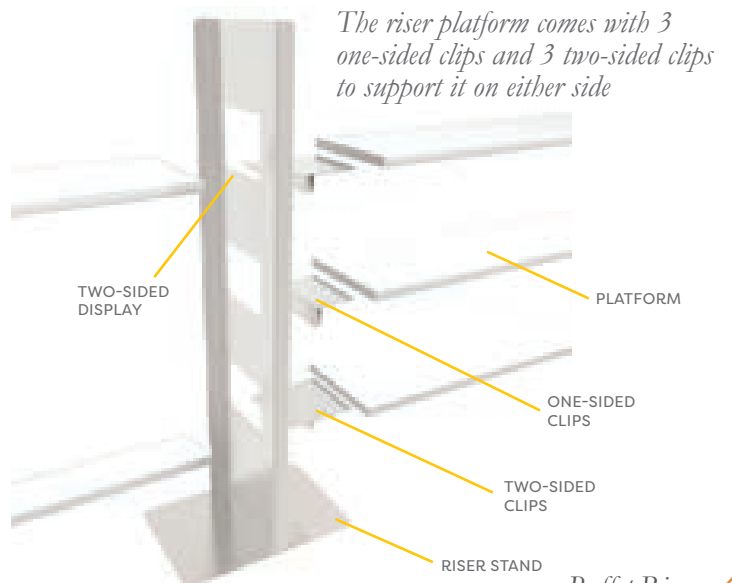

SKYRA SENSATION RISER COLLECTION

A brand new collection, the Sensation Risers are easy, cost effective tools to spruce up your open buffet presentation. The Corner Step riser has an intelligent warming feature and can be used on a service platter or buffet table. The Ice Platter will create a statement like no other.

The corner step riser can be warmed by inserting charcoal or tea lights into the concealed tray below the riser