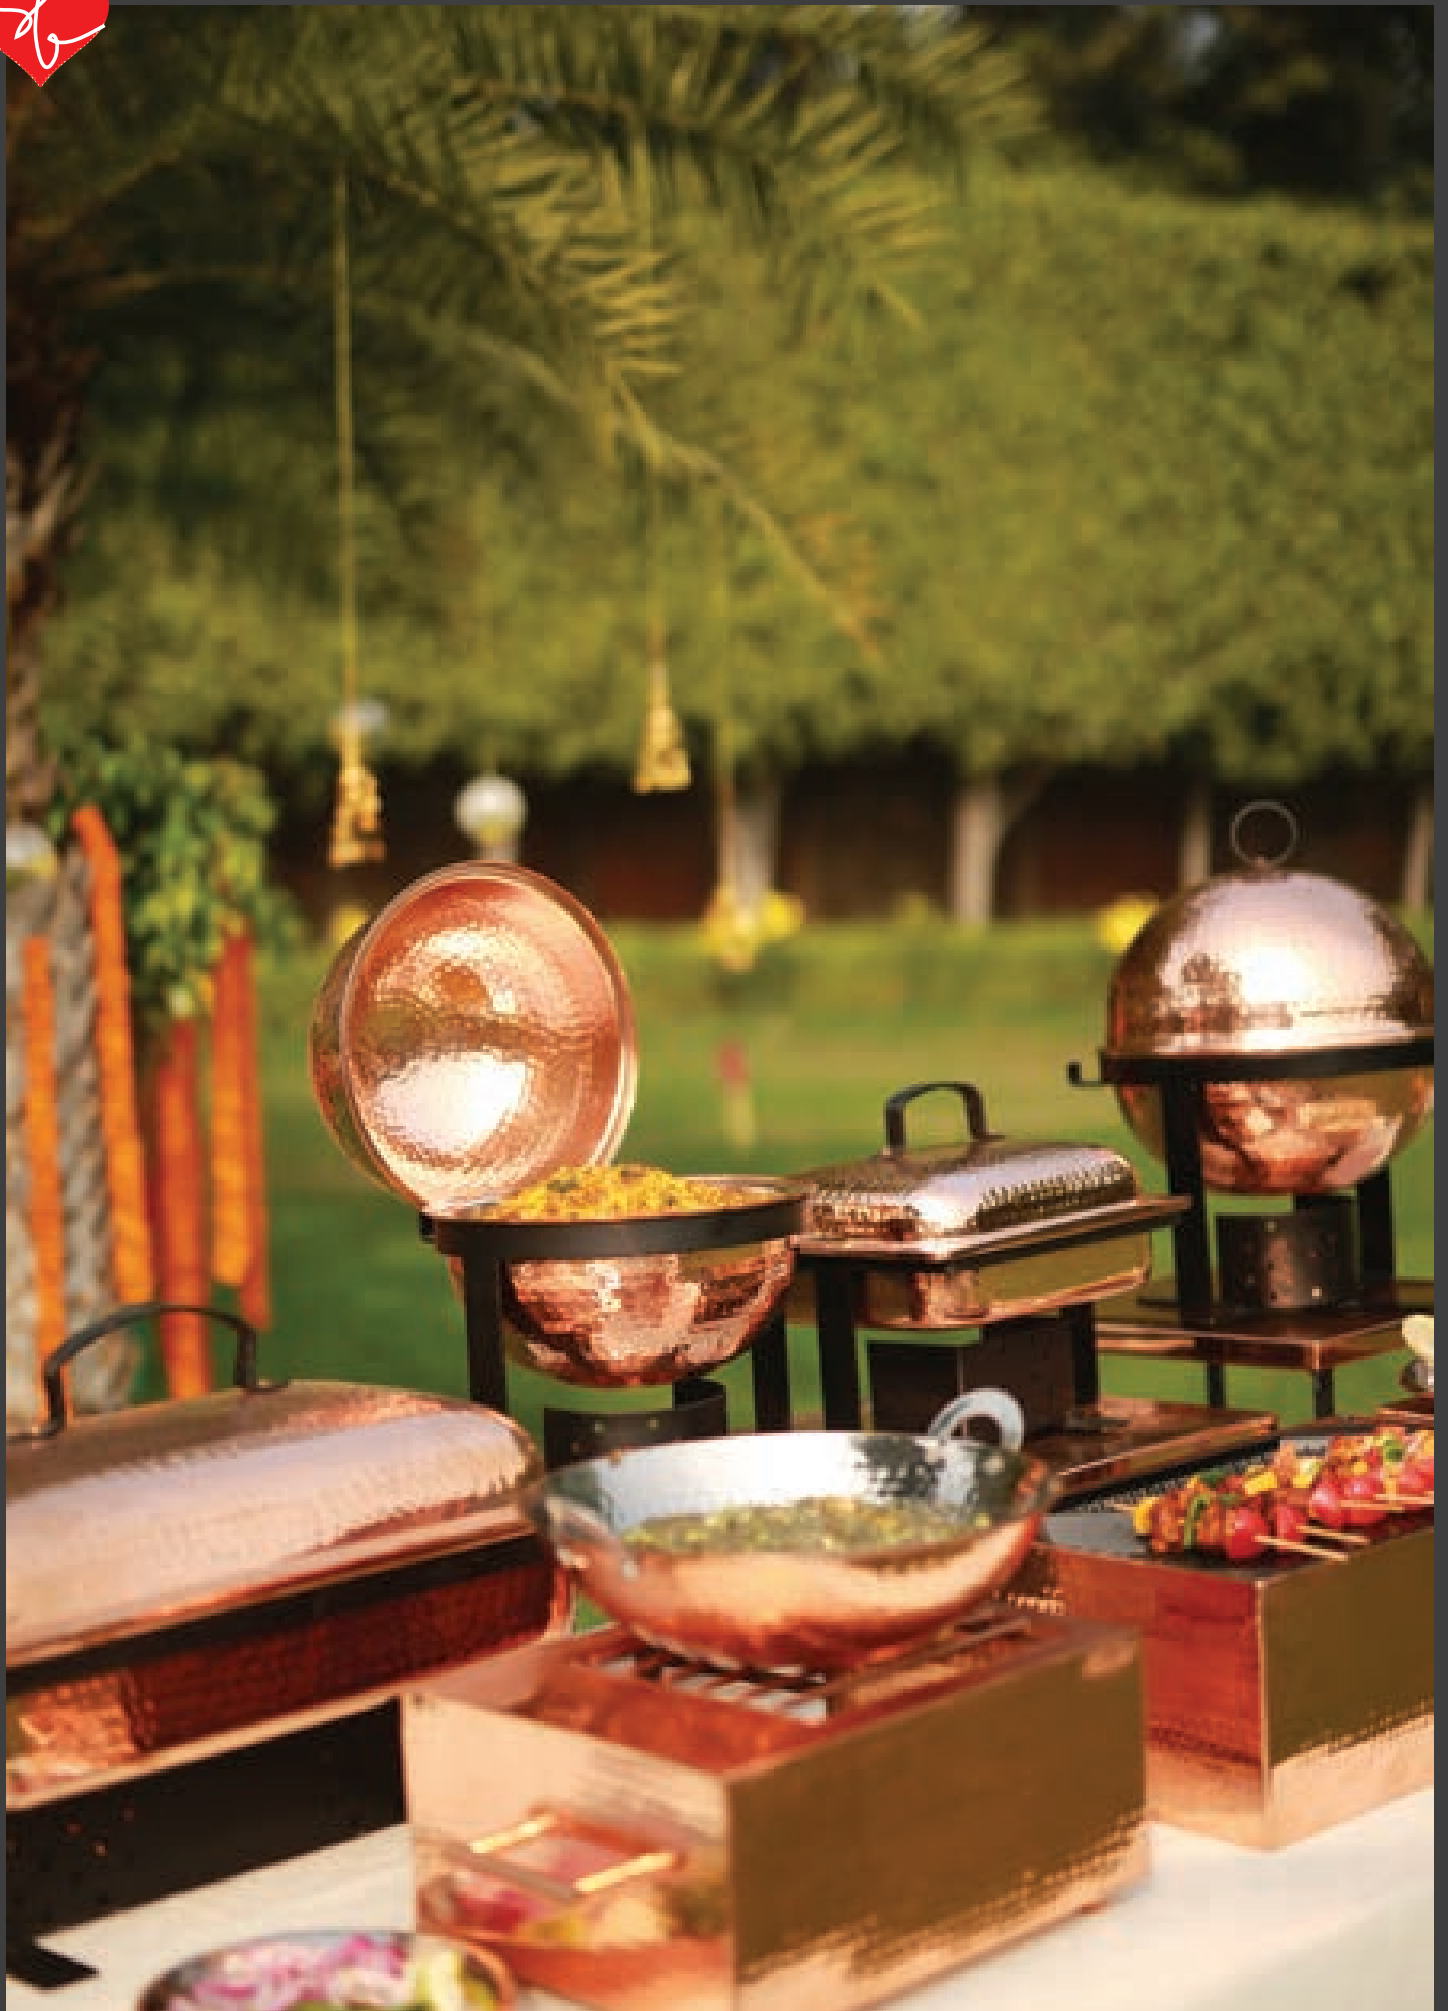

## SKYRA MASALA COLLECTION

*The Masala Collection is named so because it a mixture of modern clean shapes and traditional finish. The Spherical domes, Fluidic edges and Straight line forms define the modern character of the items. In the Hammered Copper exterior, the fusion is trendy and exciting. The Masala Collection consists of Chafing Dishes, Live Cooking Station, Coffee Urns, Risers, Bowls and Platters.*