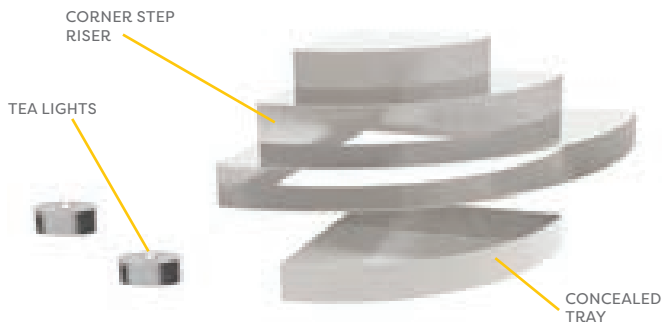

The corner step riser can be warmed by inserting charcoal or tea lights into the concealed tray below the riser