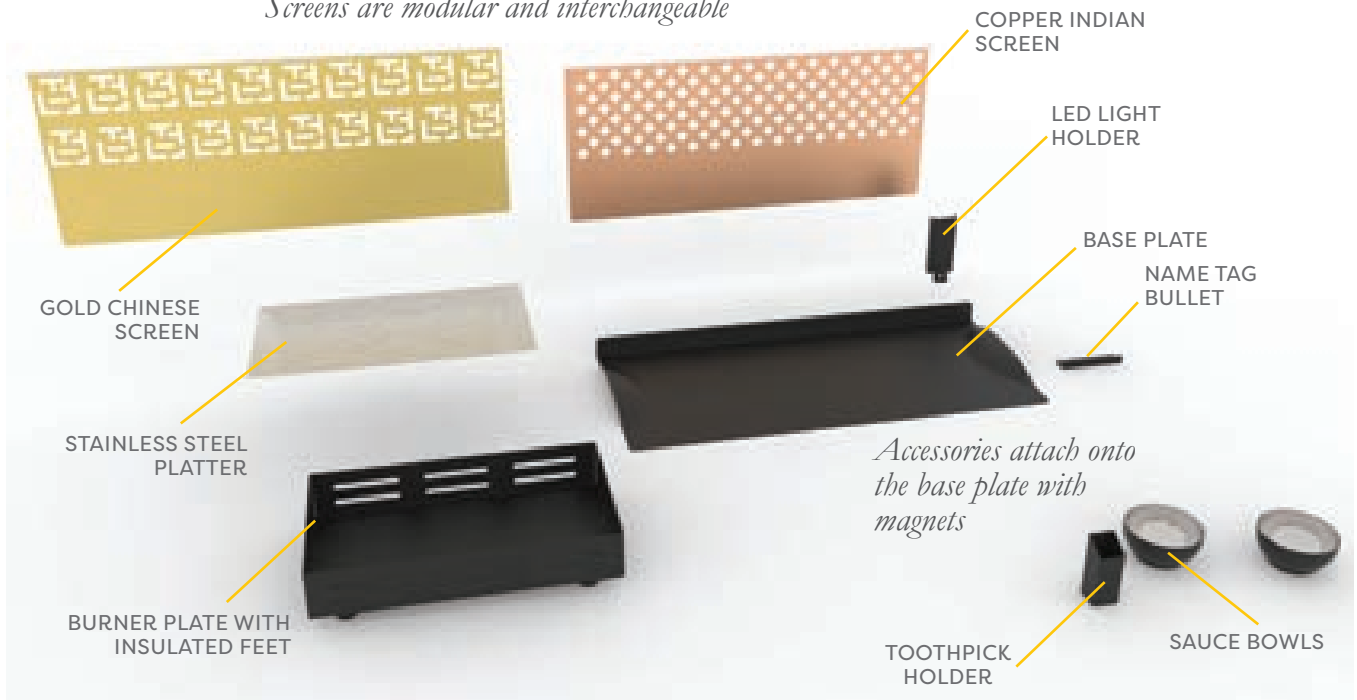

Screens are modular and interchangeable