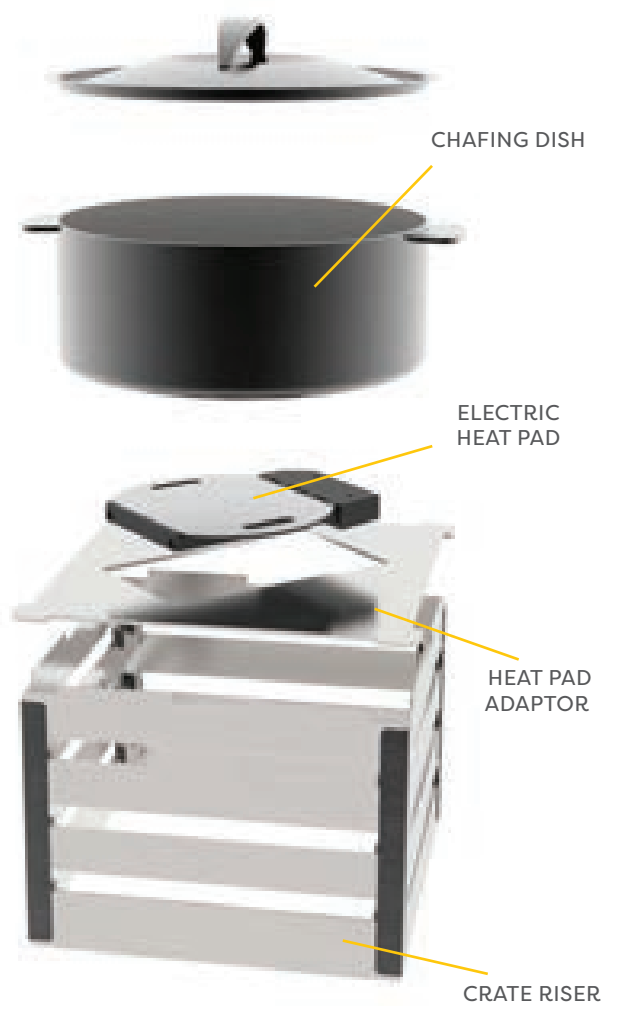

Riser compatible with electric heat pad