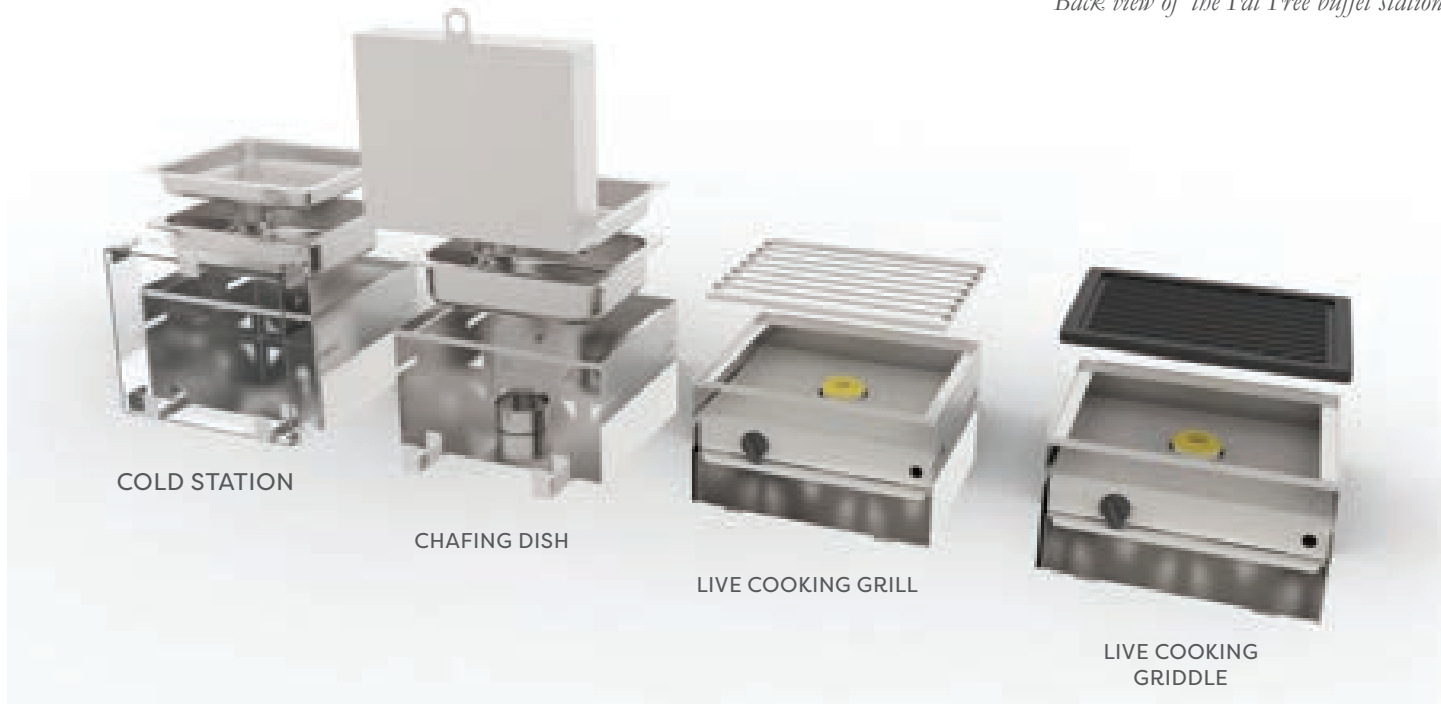

## SKYRA FAT FREE BUFFET COLLECTION

*The buffet station has interchangeable tops that enable it to transform from a chafing dish to a live cooking station or cold station. Although all 3 types of buffet stations are necessary for any banquet operation, now the outlet does not have to stock hundreds of each. The idea is to have multiple tops for every base, so that just in case the menu demands more live cooking stations on a particular day, it is not a problem.*

SKYRA  
ORIGINAL  
DESIGN

**RZ12652141**  
Fat Free Mirror Stainless Steel  
Stackable L Riser - 5in, 10in, 15in H  
6 L x 5-10-15 H in

**RZ12651141**  
Fat Free Mirror Stainless  
Steel Collapsible X Riser -  
5in, 10in, 15in H  
11 L x 5-10-15 H in

*Front view of the Fat Free buffet station*

*Back view of the Fat Free buffet station*

*Fat free buffet stations can be connected by an acrylic platform to create a seamless buffet*

PLATFORM SHAPE

PLATFORM MATERIAL -  
BLACK ACRYLIC