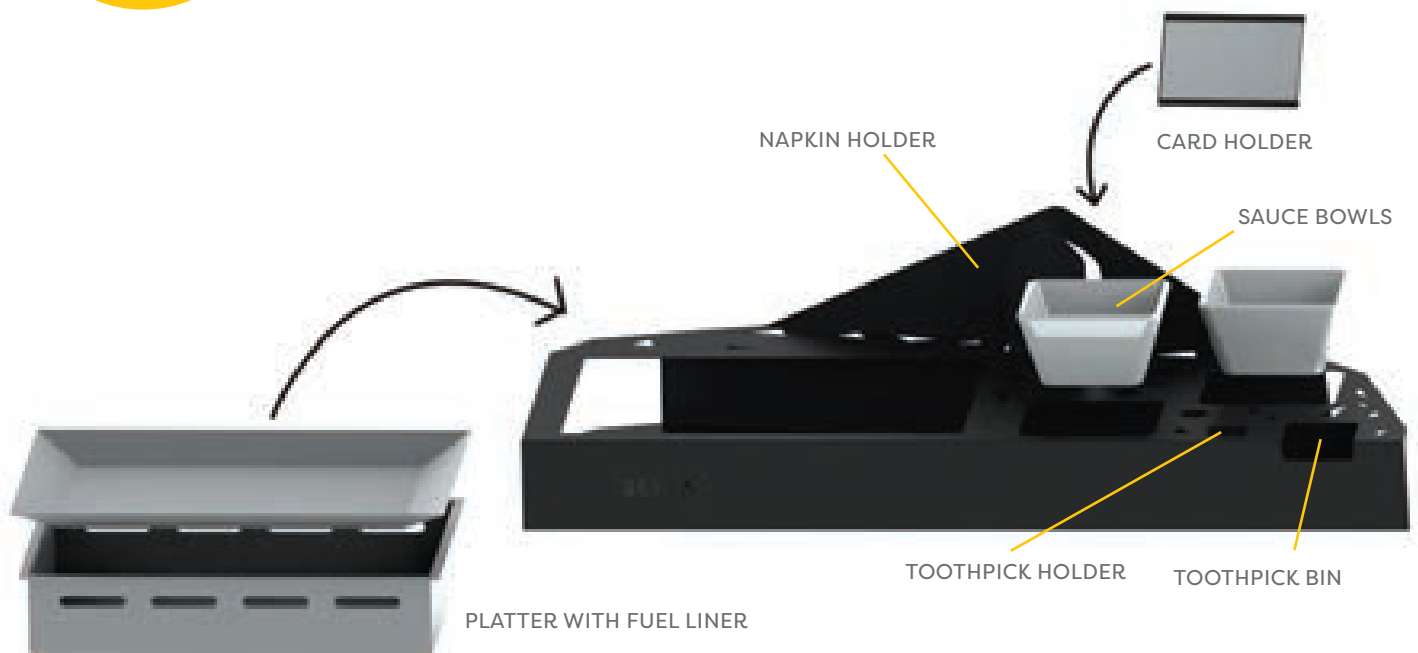

### SB12603CRM

Ceramic Sauce Bowl for Fat Free Snack Warmer 2.0  
3.25 L x 3.25 W x 1.75 H in

### WT12604141

Brushed Stainless Steel Tray  
15 L x 7 W in

SKYRA  
ORIGINAL  
DESIGN

CHINESE SCREEN CAN BE USED FOR AN ORIENTAL LOOK

SW12609141

Transformer Modular Magnetic Mirror Stainless Steel Snack Warmer Set. Includes Tray, 2 Sauce Bowls, Tooth Pick Holder, Napkin Holder 19.75 L x 9 W x 3.25 H in