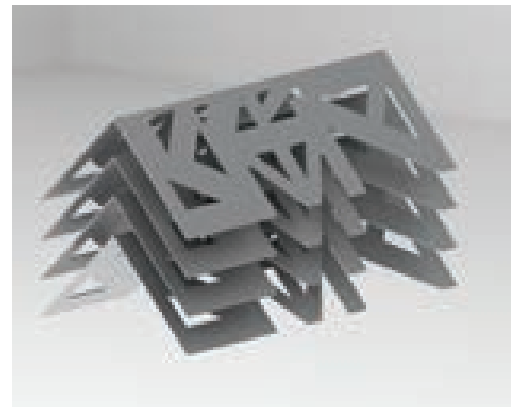

All risers are collapsible and stackable