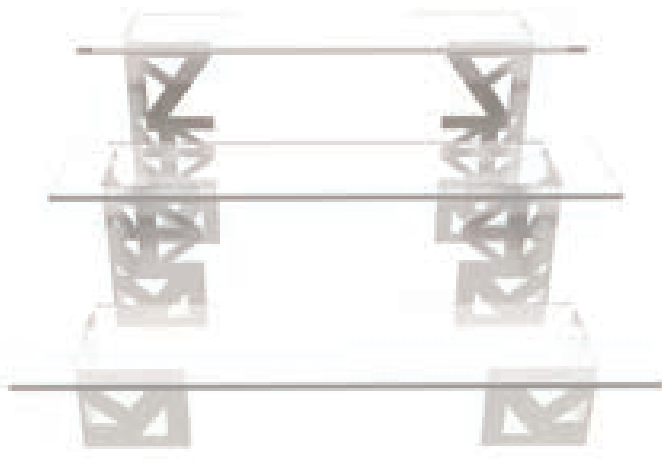

SKYRA FAT FREE TITANIUM RISER SYSTEM

This intelligent modular system is called Fat Free because it trims the fat in your inventory and logistics. The 3 sizes of risers stack into each other during storage and effectively expand to create a multi-tier exciting setup with our acrylic platforms.

SKYRA
ORIGINAL
DESIGN

RZ12652BLN
Fat Free Titanium Finish
Stackable L Riser -
5in, 10in, 15in H
6 L x 5-10-15 H in

L-Risers are a cost effective solution to create a pillar and platform riser system.