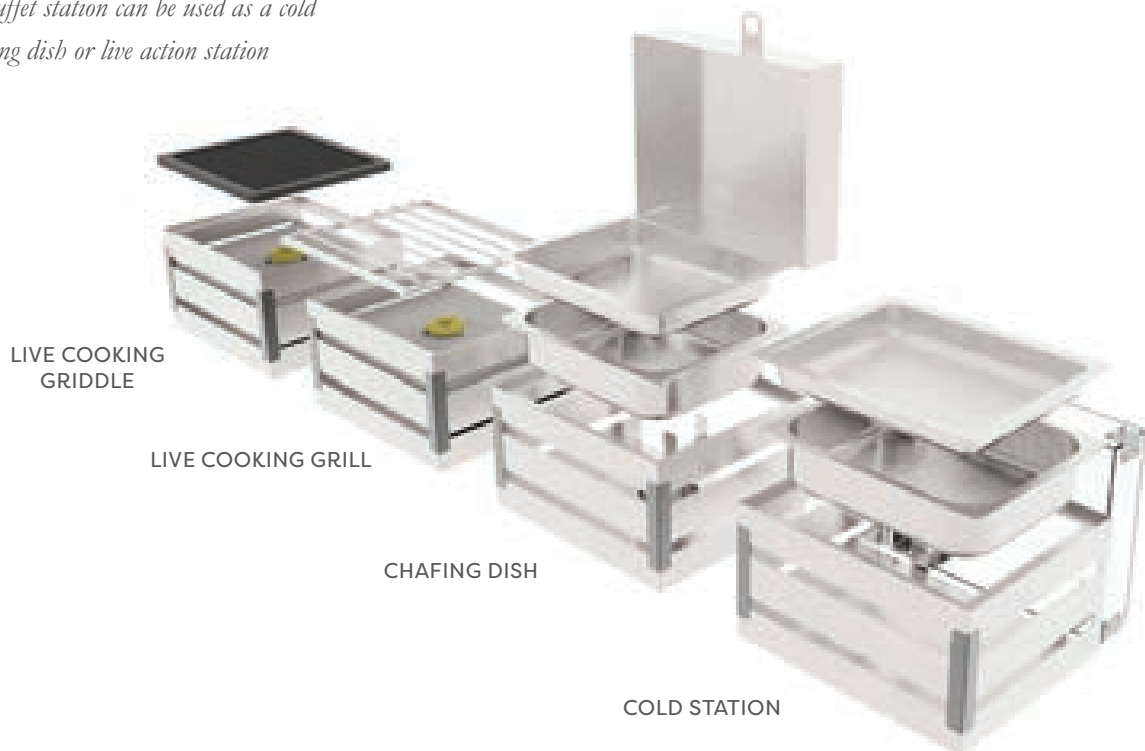

The Crate buffet station can be used as a cold station, chafing dish or live action station