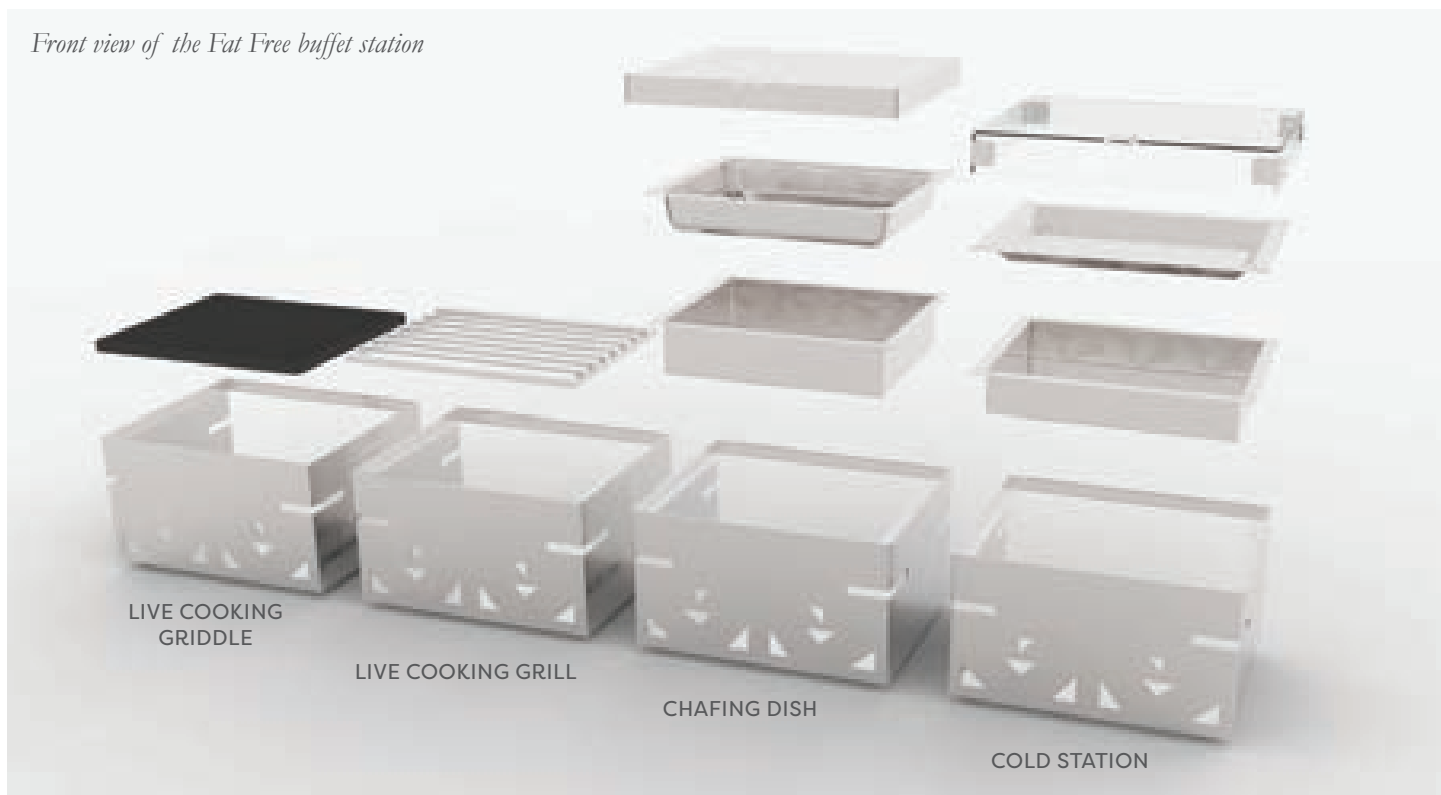

## SKYRA FAT FREE BUFFET COLLECTION

*The buffet station has interchangeable tops that enable it to transform from a chafing dish to a live cooking station or cold station. Although all 3 types of buffet stations are necessary for any banquet operation, now the outlet does not have to stock hundreds of each. The idea is to have multiple tops for every base, so that just in case the menu demands more live cooking stations on a particular day, it is not a problem.*

SKYRA  
ORIGINAL  
DESIGN

**RZ12652141**  
Fat Free Mirror Stainless Steel  
Stackable L Riser - 5in, 10in, 15in H  
6 L x 5-10-15 H in

**RZ12651141**  
Fat Free Mirror Stainless  
Steel Collapsible X Riser -  
5in, 10in, 15in H  
11 L x 5-10-15 H in

*Front view of the Fat Free buffet station*

*Back view of the Fat Free buffet station*

*Fat free buffet stations can be connected by an acrylic platform to create a seamless buffet*

PLATFORM SHAPE

PLATFORM MATERIAL -  
BLACK ACRYLIC