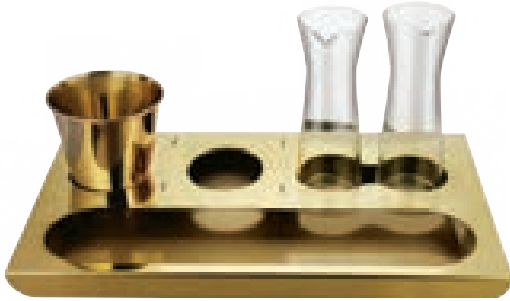

SKYRA MAD MEN DRINKS SERVER COLLECTION

Inspired from the popular TV series, this collection aims to fulfill the elements that have always been missing in such items. Serving an expensive whiskey? It has to be done in this beautiful Gold server that showcases the bottle as well. And how much better is wine when it is complimented by cheese and fruits on a chilled platter . . .

SKYRA
ORIGINAL
DESIGN

WS13801SBP
Mad Men Gold Finish Whiskey
Server with Glass Carafe and
Ice Bucket
19.5 L x 12 W in