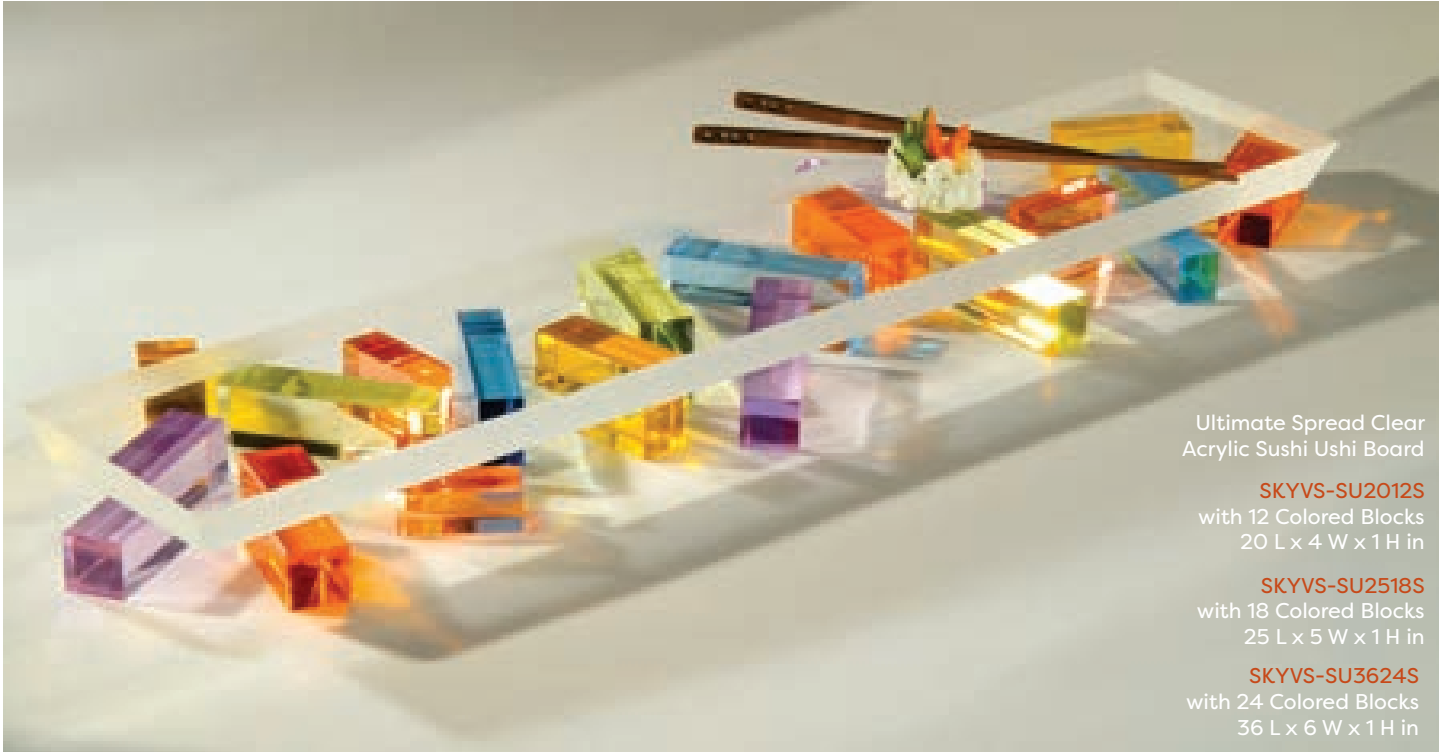

VIKKI SMYTH ULTIMATE SPREAD

Vikki Smyth is a California based design company that has been revolutionizing the hospitality buffet environment. VS's unique and luxurious wares are gracing buffet tables worldwide, creating stunning displays that ultimately leave you breathless. The Ultimate Spread food presentationware has set the standard for acrylic buffet presentations for over 10 years and can be seen in discerning hotels and banquets across the world.

Ultimate Spread Clear
Acrylic Sushi Ushi Board

SKYVS-SU2012S
with 12 Colored Blocks
20 L x 4 W x 1 H in

SKYVS-SU2518S
with 18 Colored Blocks
25 L x 5 W x 1 H in

SKYVS-SU3624S
with 24 Colored Blocks
36 L x 6 W x 1 H in