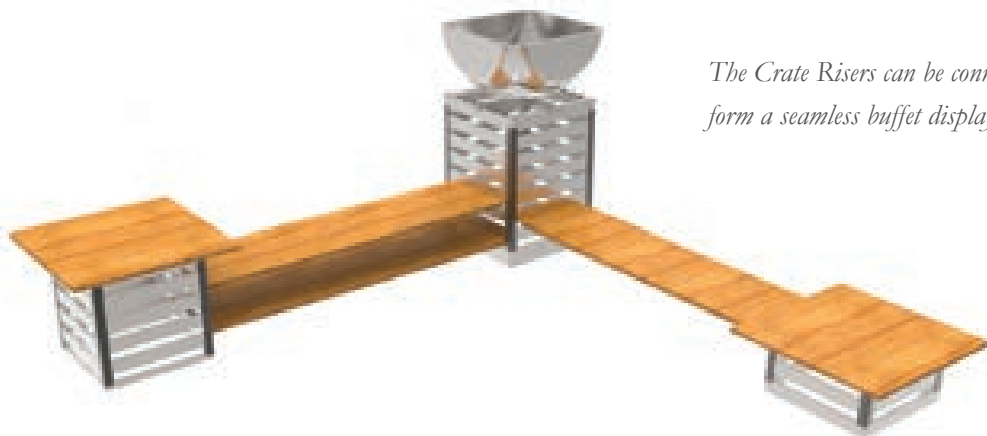

The Crate Risers can be connected on all four sides to form a seamless buffet display and warming presentation