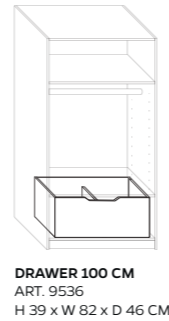

EXTRAS

DOES NOT APPLY TO CORNER WARDROBE