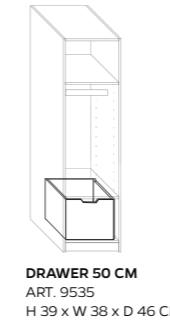

EXTRAS

DOES NOT APPLY TO CORNER WARDROBE