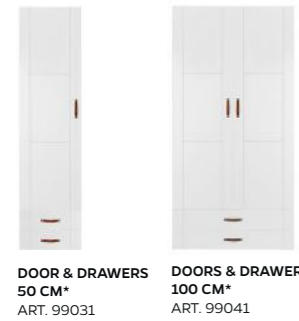

WARDROBE SYSTEM

DOORS

*DOES NOT APPLY TO CORNER WARDROBE

EXTRAS

DOES NOT APPLY TO CORNER WARDROBE

HANDLES