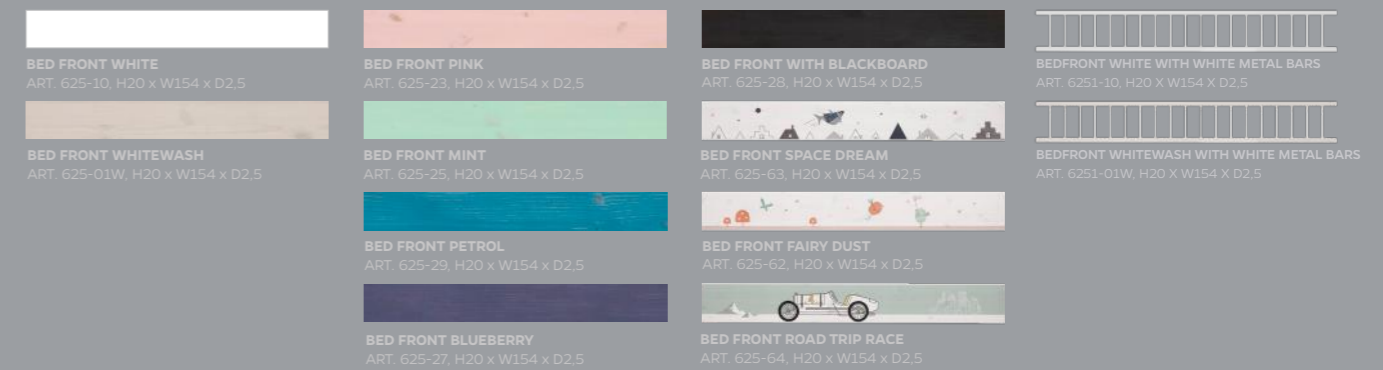

WE ENSURE SAFETY

Although our beds are complying to the DIN norm requirements, we like to offer additional safety features. Some children like to play wildly in their beds or sleep restlessly. Therefore, we are launching our extended safety guard options, that can be mounted onto all 90 x 200 cm beds. The additional safety guard raises the height of the bed sides and prevents the child from falling out. That way your entire family can sleep safe and sound.

OUR BED SYSTEM

BASIC BEDS

BED OPTIONS

BED FRONTS