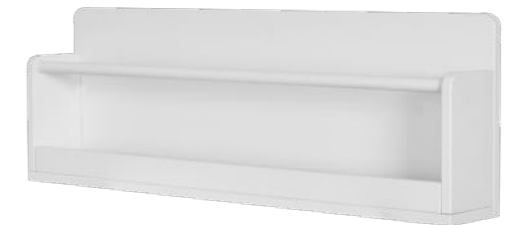

BOOK RACK
H27,5 x W80 x D12
ART. 158-10