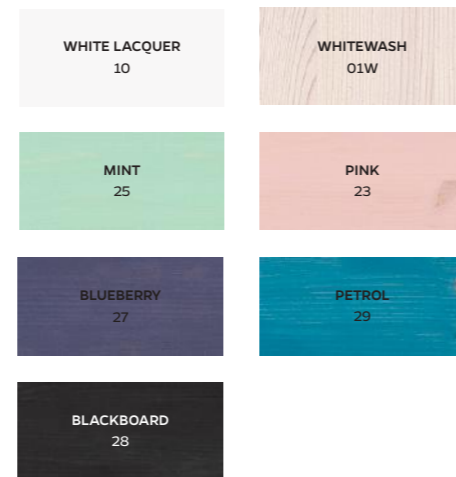

BOOKCASES

DOORS / DRAWERS

1 SET OF DRAWERS FOR BOOKCASE
ART. 8016

1 SET OF SMALL DOORS FOR BOOKCASE
ART. 8018

1 SET OF LARGE DOORS FOR BOOKCASE
ART. 8019

FRONT COLORS

HANDLES

WOODEN HANDLE DIAMOND
ART. 972