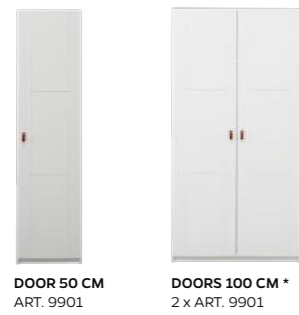

WARDROBE SYSTEM

DOORS

*DOES NOT APPLY TO CORNER WARDROBE

EXTRAS

DOES NOT APPLY TO CORNER WARDROBE

HANDLES