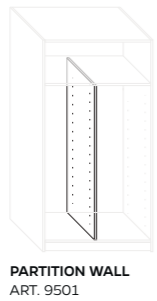

EXTRAS

DOES NOT APPLY TO CORNER WARDROBE