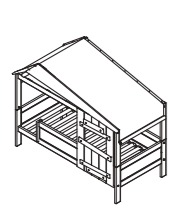

BED OVERVIEW

HIDE OUT LOW
H 165 x W 207 x D 102/132
Ground clearance below the bed 25 CM

SEMI-HIGH HIDEOUT
H 229 x W 207 x D 102/132
Ground clearance below the bed 89 CM

SEMI-HIGH HIDEOUT WITH STEPLADDER
H 229 x W 257 x D 102/132
Ground clearance below the bed 89 CM