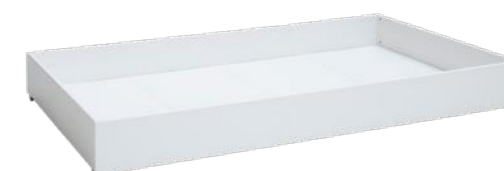

BED DRAWER X-LARGE - 120 BED
H22,5 x W199 x D120, ART. 7062-10

THIS GUEST BED HAS SPACE FOR A DRAWER OR EVEN A GUEST BED MORE UNDERNEATH