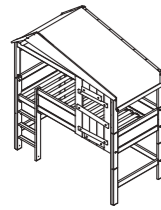

BED OVERVIEW

HIDE OUT LOW
H 165 x W 207 x D 102/132
Ground clearance below the bed 25 CM

SEMI-HIGH HIDEOUT
H 229 x W 207 x D 102/132
Ground clearance below the bed 89 CM

SEMI-HIGH HIDEOUT WITH STEPLADDER
H 229 x W 257 x D 102/132
Ground clearance below the bed 89 CM