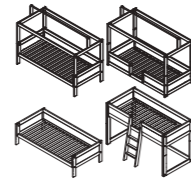

BED OVERVIEW

HIDE OUT LOW
H 165 x W 207 x D 102/132
Ground clearance below the bed 25 CM

SEMI-HIGH HIDEOUT
H 229 x W 207 x D 102/132
Ground clearance below the bed 89 CM

SEMI-HIGH HIDEOUT WITH STEPLADDER
H 229 x W 257 x D 102/132
Ground clearance below the bed 89 CM