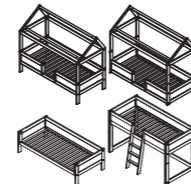

4-IN-1 HOUSE BED
H 128/181 x B 207 x D102/124
Ground clearance below the bed 2/25/89 CM