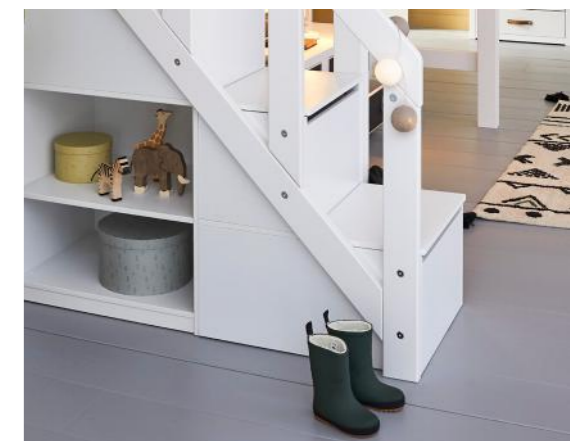

HIGH-RISE BED

WITH STEPLADDER

1. HIGH-RISE BED WITH STEPLADDER / STANDARD SLATS H177 x W257 x D102/132. ART. 4940-10. MATTRESS POCKET SPRING H14/16 x W200 x D90. ART. 70906. FITTED SHEET CLASSIC WHITE W200 x D90. ART. 800-09. 2. HANGING BOX H15 x W70 x D15. ART. 163-10. 3. 3 x BOOKCASE 8005 H44 x W200 x D35. ART. 8005-3-10. 3 x 1 SET OF DRAWERS FOR BOOKCASE / BLACKBOARD H34 x W58. ART. 8016-28. 3 x 2 FELT HANDLE "SOFT GREY". ART. 976-2. 4. CORNER SHELF WITH LED LIGHT - BLACK H1.8 x W617 x D320. ART. 8129. 5. TABLE LAMP WOOD / METAL - WHITE H41 ADJUSTABLE. ART. 8154. 6. CUSHION FOR ART. 8005 H35 x W66.6 x D5. ART. 7066. 7. SHAPED CUSHION - WILD LIFE TIGER CA. Ø50. ART. 7678. 8. COTTON LIGHT STRING | SAND COLORS CE / IP20 / 20 LED / MAX.1.2W. ART. 8186. 9. CUSHION SPACE DREAM SUPERHERO H40 x W60. ART. 805-63. CUSHION - WILD LIFE W40 x D60. ART. 7674. 10. RUG WILD LIFE W100 x D180. ART. 7664. 11. BASKET - WILD LIFE / INCL. HANGER H30 x W30 x D30. ART. 7672. 12. BOOKCASE WITH 3 SHELVES H159 x W66.6 x D35. ART. 8030-10. BOOKCASE WITH 2 SHELVES H120 x W66.6 x D35. ART. 8020-10. 1 SET OF LARGE DOORS FOR BOOKCASE H72 x W59. ART. 8019-10. 1 SET OF DRAWERS FOR BOOKCASE H34 x W58. ART. 8016-10. 2 x FELT HANDLE "DUSTY ROSE" 977-2.