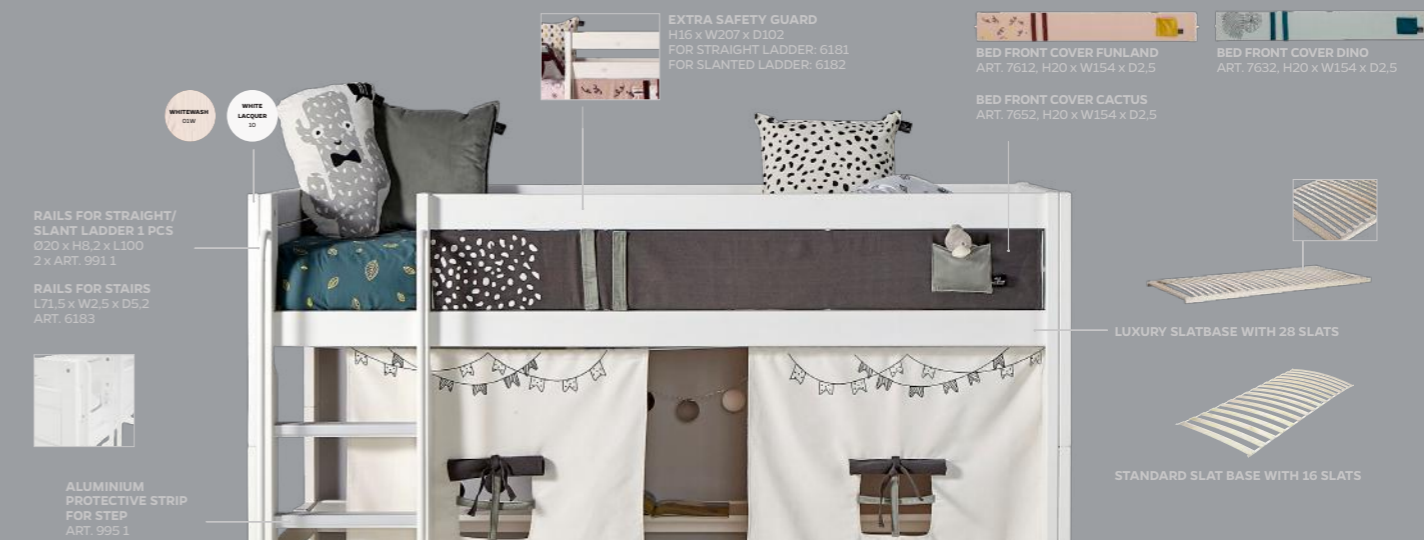

OUR BED SYSTEM

BASIC BEDS

BED OPTIONS