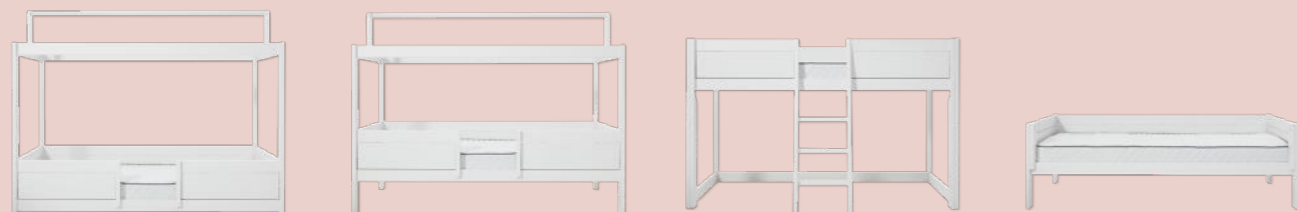

4-IN-1 BED WITH ROOF

4-IN-1 HOUSE BED