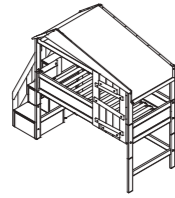

BED OVERVIEW

HIDE OUT LOW
H 165 x W 207 x D 102/132
Ground clearance below the bed 25 CM

SEMI-HIGH HIDEOUT
H 229 x W 207 x D 102/132
Ground clearance below the bed 89 CM

SEMI-HIGH HIDEOUT WITH STEPLADDER
H 229 x W 257 x D 102/132
Ground clearance below the bed 89 CM