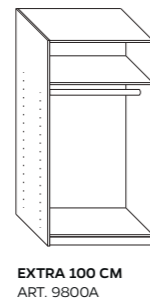

EXTRAS

DOES NOT APPLY TO CORNER WARDROBE