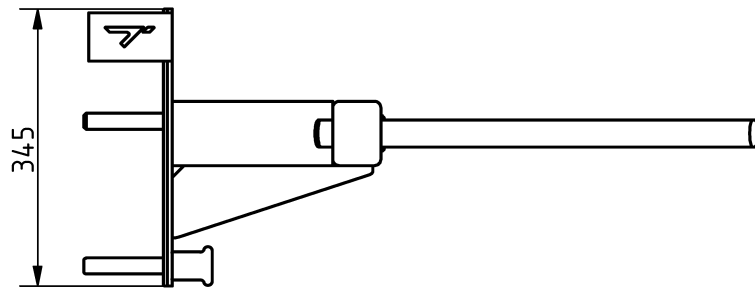

BESTRONG

[bestrongworld](#) [bestrongworld](#) [global.bestrong.com](#) info@bestrong.com