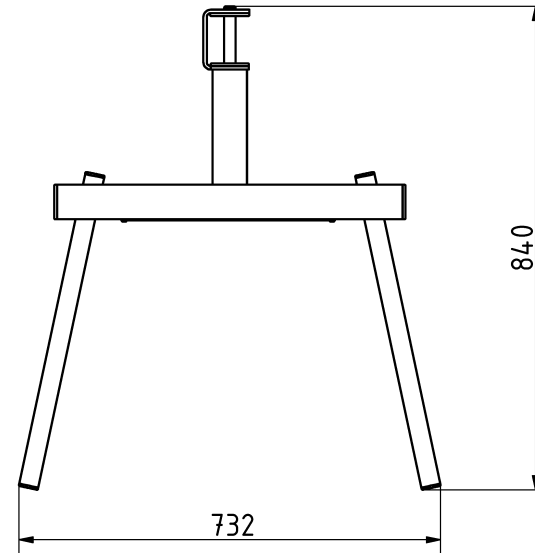

BESTRONG

[bestrongworld](#) [bestrongworld](#) [global.bestrong.com](#) info@bestrong.com