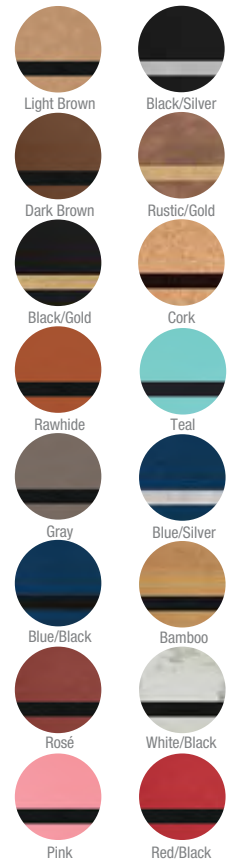

Lasered
Leatherette