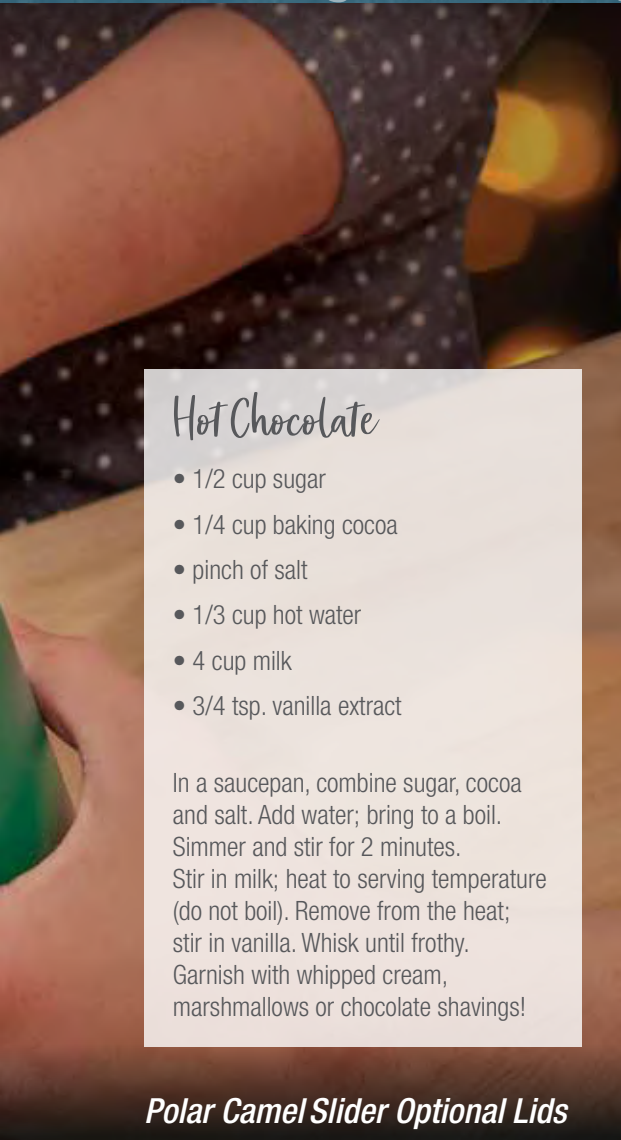

LTM30SN

Snap Lid fits:

- 30 oz. Polar Camel Tumblers
- \$8.00

Snap Lids snap to close!

High Endurance DRINKWARE

Hot Chocolate

- 1/2 cup sugar
- 1/4 cup baking cocoa
- pinch of salt
- 1/3 cup hot water
- 4 cup milk
- 3/4 tsp. vanilla extract