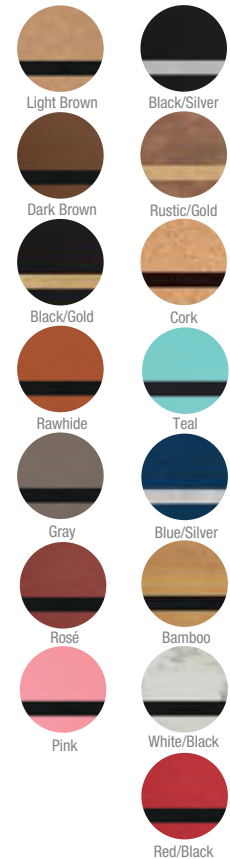

GFT193	Light Brown
GFT194	Dark Brown
GFT250A	Black/Gold
GFT271	Rawhide
GFT378	Gray
GFT380	Rosé
GFT381	Pink
GFT618	Black/Silver
GFT710	Rustic/Gold
GFT625	Teal
GFT836	Blue/Silver
GFT873	Bamboo
GFT874	White Marble
GFT914	Red

4" x 4" Square Leatherette Coaster
$3.50

*Lasered
Leatherette*

GFT623
4" x 4" Square Cork Coaster Set
Available only in the colors listed above.
$29.00