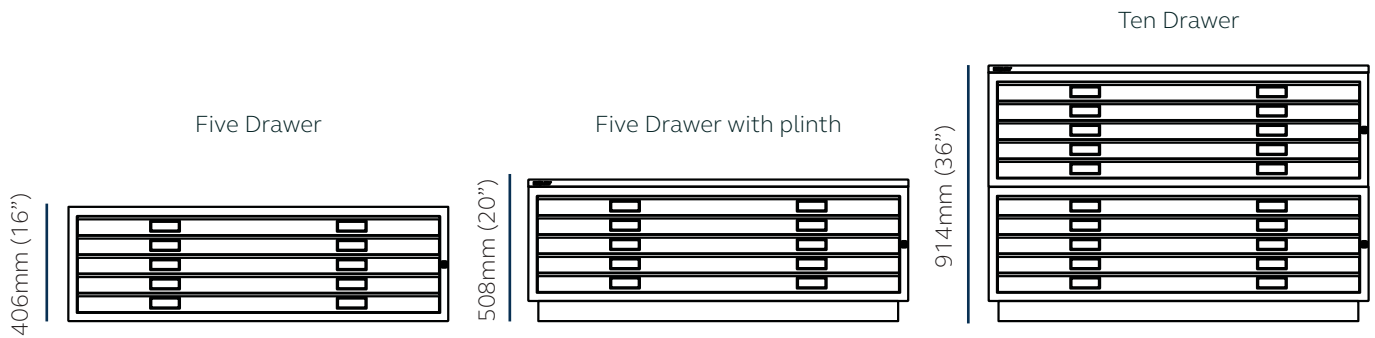

Plan & Card Filing

Specification

BISLEY

Some items need their own unique kind of storage. Our high-quality units organise and help protect specialist items.

Sturdy and secure, the Plan File provides reliable storage and complete protection for large format documents. With a subtle, elegant design that fits seamlessly in any workspace our Plan File, Card Filing and Index Cabinets are favoured by architects and designers, due to their sleek finish and ability to house everything from media through to smaller items. They are also ideal for organising documents such as drawings, prints, plans, samples and contact cards.

Exclusive to Card Filing Cabinets

All drawers can be subdivided.

Drawer interlock available.

Secure together for stability.

Exclusive to Card Index Cabinets

Locking for security.

Compressor plates available.

Units can be linked together.

Range Overview

Plan Files - A0 & A1

All units are 927mm (36.5") deep.

All unit are available in 1359mm (53.5") wide

Card Filing

All units are 622mm (24.5") deep.

Available in 6, 7 or 9 drawers

Available in 3 widths: 413mm (16.2"), 518mm (20.3") & 568mm (22.3")

Card Index Cabinets

All units are 470mm (18.5") deep.

271mm (10.7") & 542mm (21.5") wide

384mm (15") wide

434mm (17") wide

Plan Files - A0 Plan Files