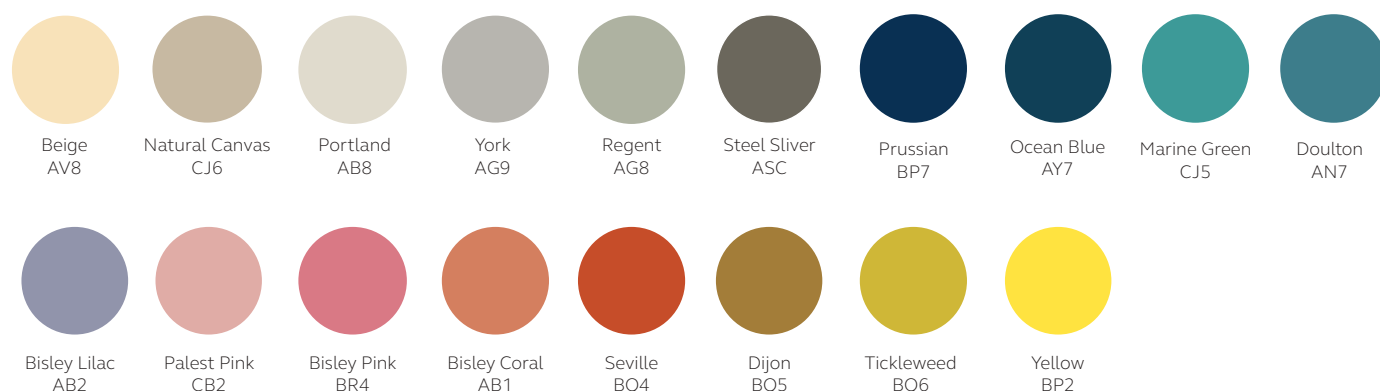

Key locking

Finish options:

Palette one

Palette two

*A surcharge may apply, please contact your Bisley representative.

Plinth

All Plan Files are fitted with a black plinth as standard. For a factory fitted plinth in matching colour please add suffix 'P' to the relevant code listed. For example: