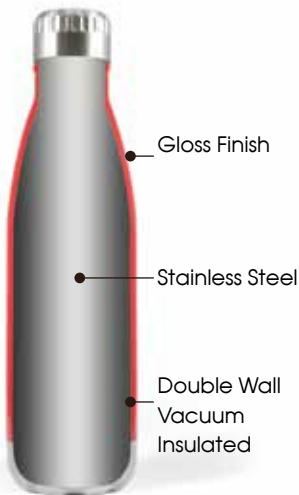

**Double Wall
Vacuum Insulated**