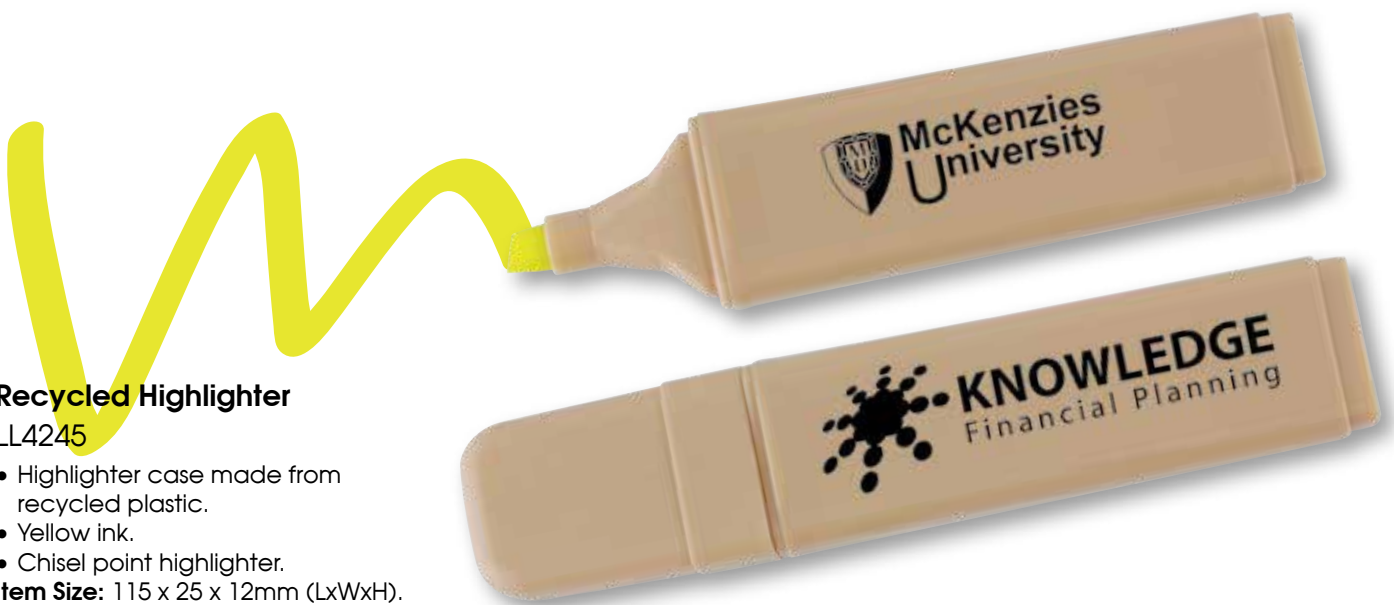

Item Size: 100 x 68mm (LxW).

Optional PVC Pouch

Recycled Highlighter

LL4245

- Highlighter case made from recycled plastic.
- Yellow ink.
- Chisel point highlighter.

Item Size: 115 x 25 x 12mm (LxWxH).

Stainless Steel