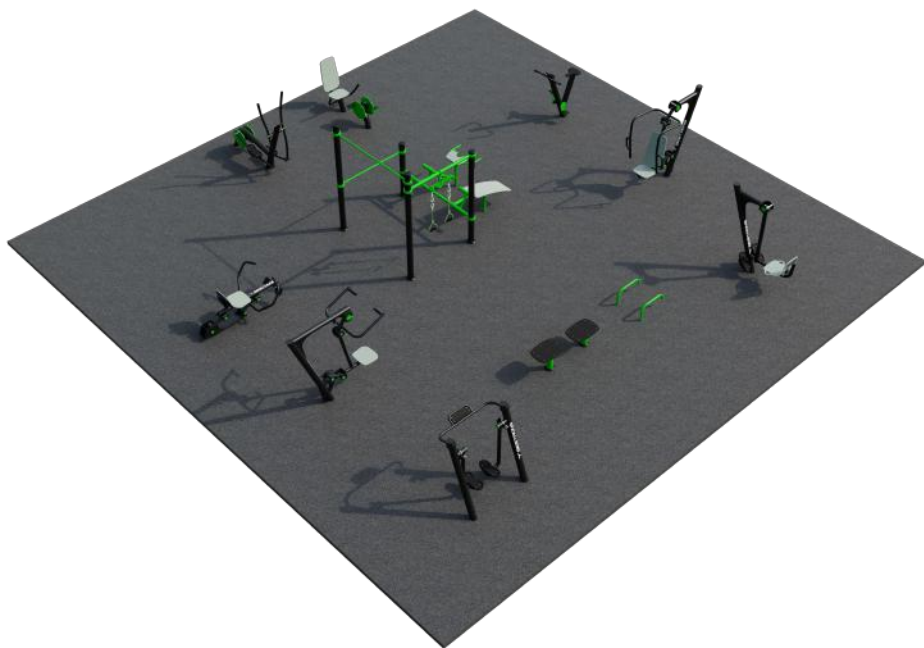

## FitLiving 7

Unlock the potential of your residential complex with FitLiving 7 Outdoor Fitness Park. Crafted exclusively for residents, this outdoor fitness facility is a symbol of well-being and community engagement. Offering a comprehensive selection of exercise equipment, FitLiving 7 creates an inclusive space where residents of all ages and fitness levels can pursue their fitness goals, promoting an active and vibrant lifestyle.

## Attributes

Product code	1-3-255
Certificate	EN 16630
Age group	14 + years
Designed for	Residential Complexes
Capacity	32 people
Fall height	1.3 m

In-ground or surface

1174 kg

S235

Galvanized or EPD

144 m<sup>2</sup>