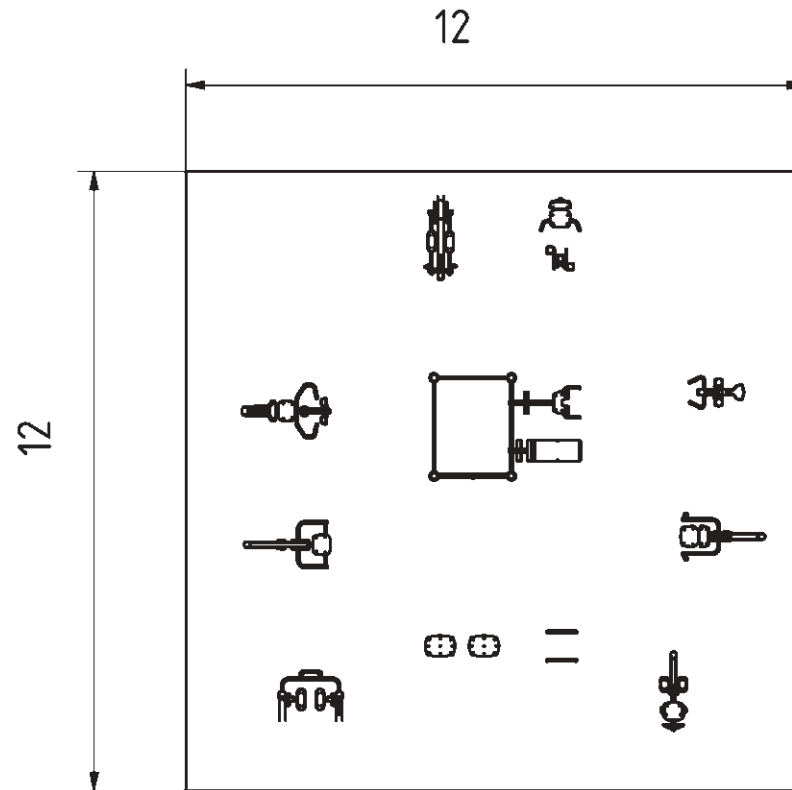

## Attributes

Product code	1-3-255
Certificate	EN 16630
Age group	14 + years
Designed for	Residential Complexes
Capacity	32 people
Fall height	1.3 m

In-ground or surface

1174 kg

S235

Galvanized or EPD

144 m<sup>2</sup>