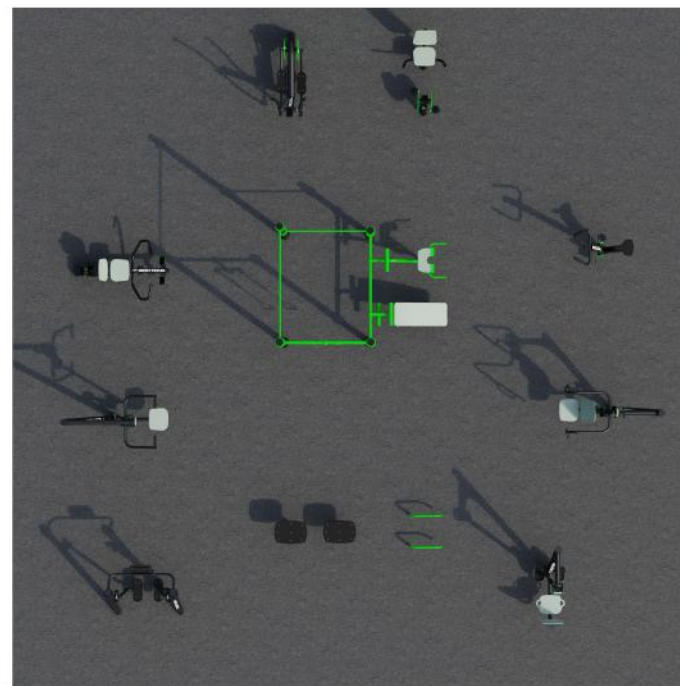

7 BESTRONG

bestrongworld bestrongworld global.bestrong.com info@bestrong.com

FitLiving 7

Unlock the potential of your residential complex with FitLiving 7 Outdoor Fitness Park. Crafted exclusively for residents, this outdoor fitness facility is a symbol of well-being and community engagement. Offering a comprehensive selection of exercise equipment, FitLiving 7 creates an inclusive space where residents of all ages and fitness levels can pursue their fitness goals, promoting an active and vibrant lifestyle.

Attributes

Product code	1-3-255
Certificate	EN 16630
Age group	14 + years
Designed for	Residential Complexes
Capacity	32 people
Fall height	1.3 m