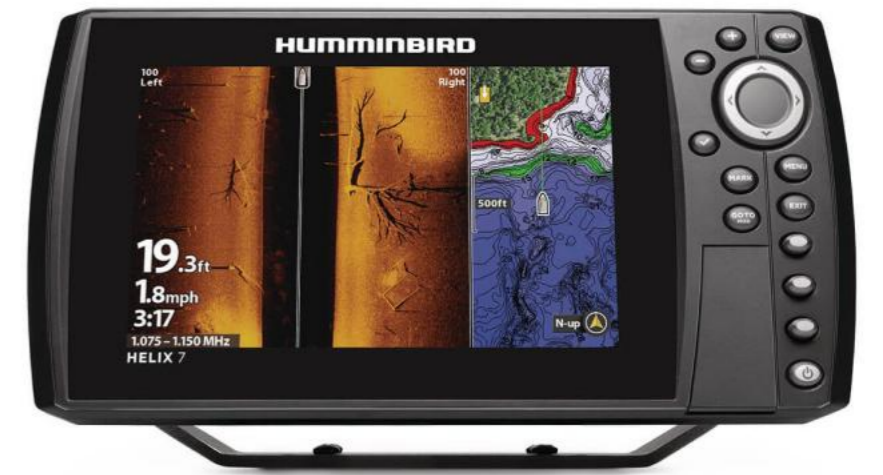

SAVE $55

$499.99 ~~$554.99~~

HUMMINBIRD HELIX 5 G3 CHIRP SONAR/GPS COMBO

5" Display, Pixel Matrix 800H x 480V, Dual Spectrum CHIRP

114114/411660-ILM

SAVE $110

$1,199.99 ~~$1,309.99~~

HUMMINBIRD HELIX 7 MSI/DSI 4GN SONAR/GPS COMBO

7" display

Dual Spectrum CHIRP Sonar., Internal GPS, Networking, Mega SI/DI

112004/41650-IN

SAVE $200

$1,999.99 ~~$2,199.99~~

HUMMINBIRD HELIX 9 G4N MSI/DSI SONAR/GPS COMBO

8" - 10" display

Dual Spectrum CHIRP Sonar., Internal GPS, Networking, Mega SI/DI

102865/411380-IM

SAVE $65

$799.99 ~~$864.99~~

HUMMINBIRD HELIX 7 SI/DI G4 SONAR/GPS COMBO

5" - 7" display

CHIRP Digital Sonar., Dual Spectrum CHIRP., Built-In GPS & Mapping.,

114115/411590-IMLM

$174.99

HUMMINBIRD PIRANHA MAX 4 SONAR

the PiranhaMAX 4 will give you a fresh perspective on what's below your boat

82698/410150-1

NO RAINCHECKS

SAVE 50%

$99.99 ~~$199.99~~

HUMMINBIRD LITHIUM 15 AMP BATTERY

Incl. Charger

Dual USB Ports: Keep electronics charged., Battery Level Indicator.

109569/770032-1

OTHER MODELS ON SALE

SAVE $285 **NEW!**

$2,799.99 ~~$3,084.99~~

MINN KOTA TERROVA BOW MOUNT TROLLING MOTOR

80lb 60in shaft

With Minn Kota's most advanced GPS trolling system, Spot-Lock

118249

OTHER MODELS ON SALE

SAVE $250

$3,769.99 ~~$4,019.99~~

MINN KOTA ULTERRA BOW MOUNT TROLLING MOTOR MDI 80LB

60" shaft

You can stow, deploy and trim Ulterra from the remote or foot pedal

118251

SAVE $50

$259.99 ~~$309.99~~

MINN KOTA ENDURA 50 C2 TROLLING MOTOR

12 volt / 36in Shaft, Telescoping Tiller, Hand-steer, Max Thrust: 50 lbs.

43618/1352250

SAVE $30

$369.99 ~~$399.99~~

FREE MINN KOTA PORTABLE 6 AMP CHARGER $100 VALUE

MINN KOTA ENDURA MAX 44 TROLLING MOTOR

12 volt / 36in shaft telescopic tiller hand-steer Max thrust:44lb

114314/EDURAMA44

NEW!

BRUSHLESS

SAVE $325

$4,099.99 ~~$4,424.99~~