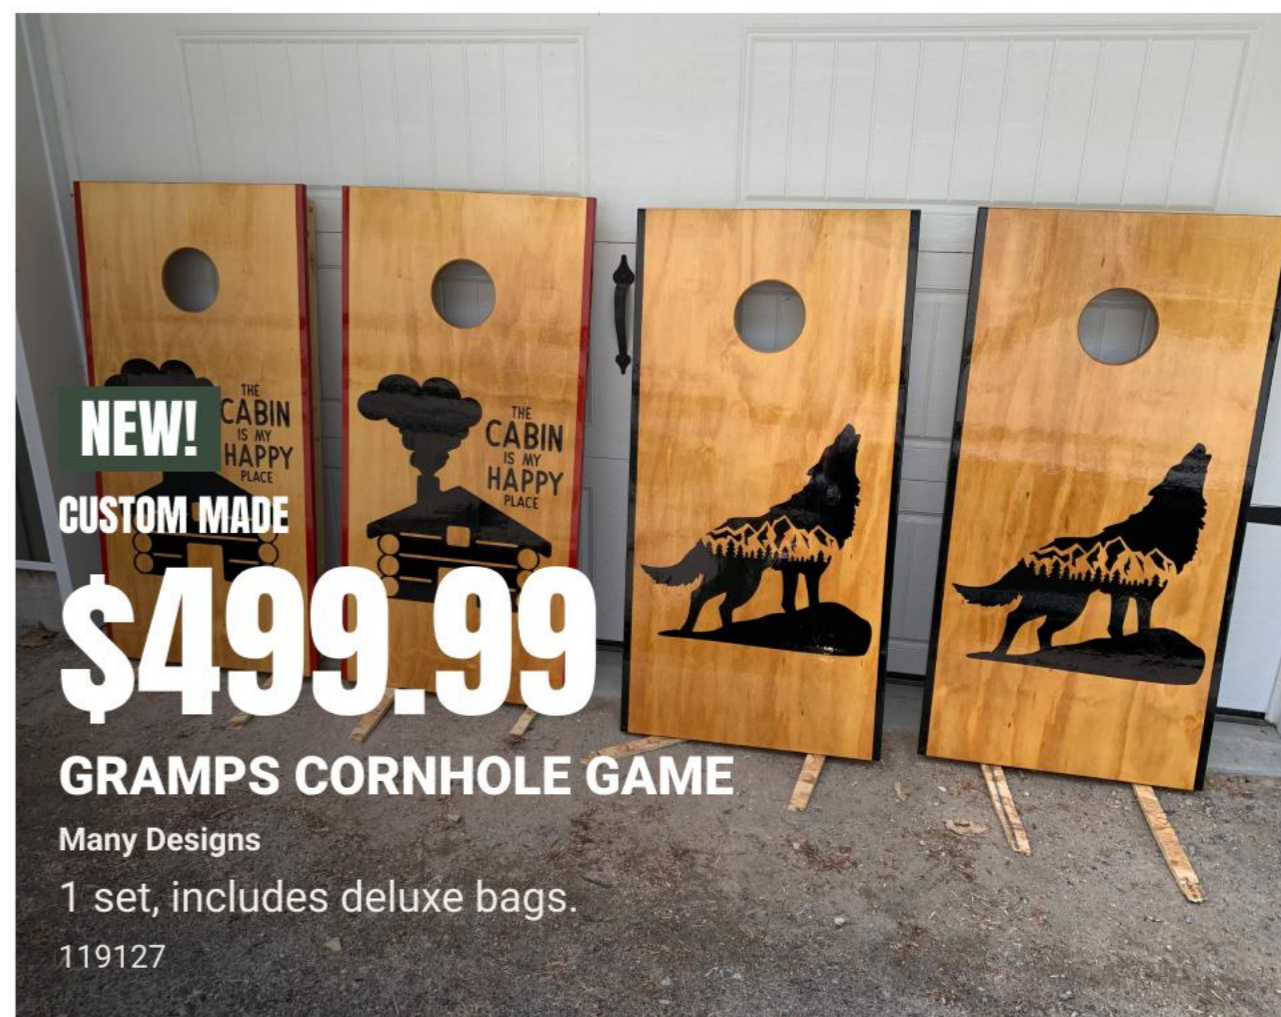

**STARTING AT \$1369.99**

**GRAMPS SPORTS RACKS**

Many Styles & Sizes

Holds canoes, kayaks, paddle boards

119120x

**NEW!**  
CUSTOM MADE

**\$499.99**

**GRAMPS CORNHOLE GAME**