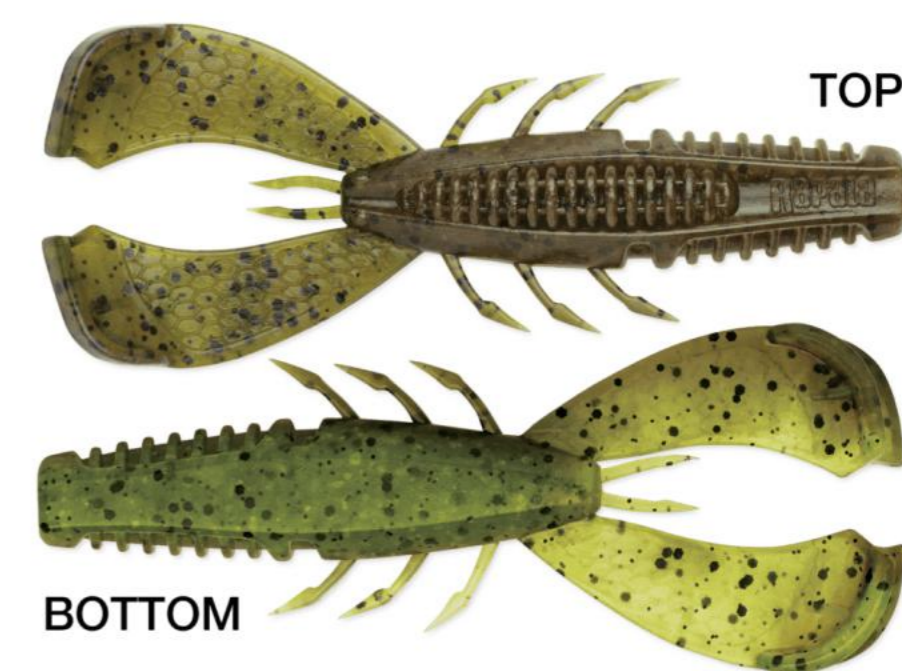

SHIMANO

SAVE $15

$39.99 ~~$54.99~~

SHIMANO SIENNA SPINNING REEL

Propulsion Line Management for longer casts, SZ 4000, Front Drag

97360

RAPALA®

NEW!

$8.99

RAPALA CRUSH CITY SOFT BAITS

Multiple models & colors

119264X

okuma

SAVE $10

$29.99 ~~$39.99~~

OKUMA CASCADE II SPINNING COMBO

durable glass fiber rod blank construction, comfortable EVA foregrips

118280

Abu Garcia

SAVE $20

$129.99 ~~$149.99~~

JORDAN LEE LOW PROFILE BAITCAST REEL

L&R Hand. 7.1:1, 6.4:1

JLee LP reel options available. Multiple Gear Ratios

109730X

Abu Garcia

SAVE $20

$129.99 ~~$149.99~~

ABU GARCIA JORDAN LEE SPINNING COMBO

7ft medium, 1 piece

Fish like Jordan Lee Designed by a 2x Bassmaster Classic winner

114681

NEW!

$12.99

BERKLEY FINISHER HARDBAITS

3 sizes & multiple colours

Un-matched, minnow-like, tail swing when returning to center

NEW!

$21.99

BERKLEY KREJ HARDBAITS

Sonar Forward Bait

118626X

4 SIZES, 10 COLOURS

$15.99

BERKLEY CHOPPO HARD BAITS

Cast and retrieve around all types of shallow cover

91818X

HUGE SELECTION!

25% OFF

HUK CLOTHING

(Shirts, Shorts, Hoodies, Short Sleeves, Long Sleeves).

ALL IN STOCK

20% OFF

BUFF HEADWEAR

FRABILL

SAVE 50%

$29.99 ~~$59.99~~

FRABILL LANDING NET

Cam Lock Handle, 17" x 19" hoop, 30" Handle

87493