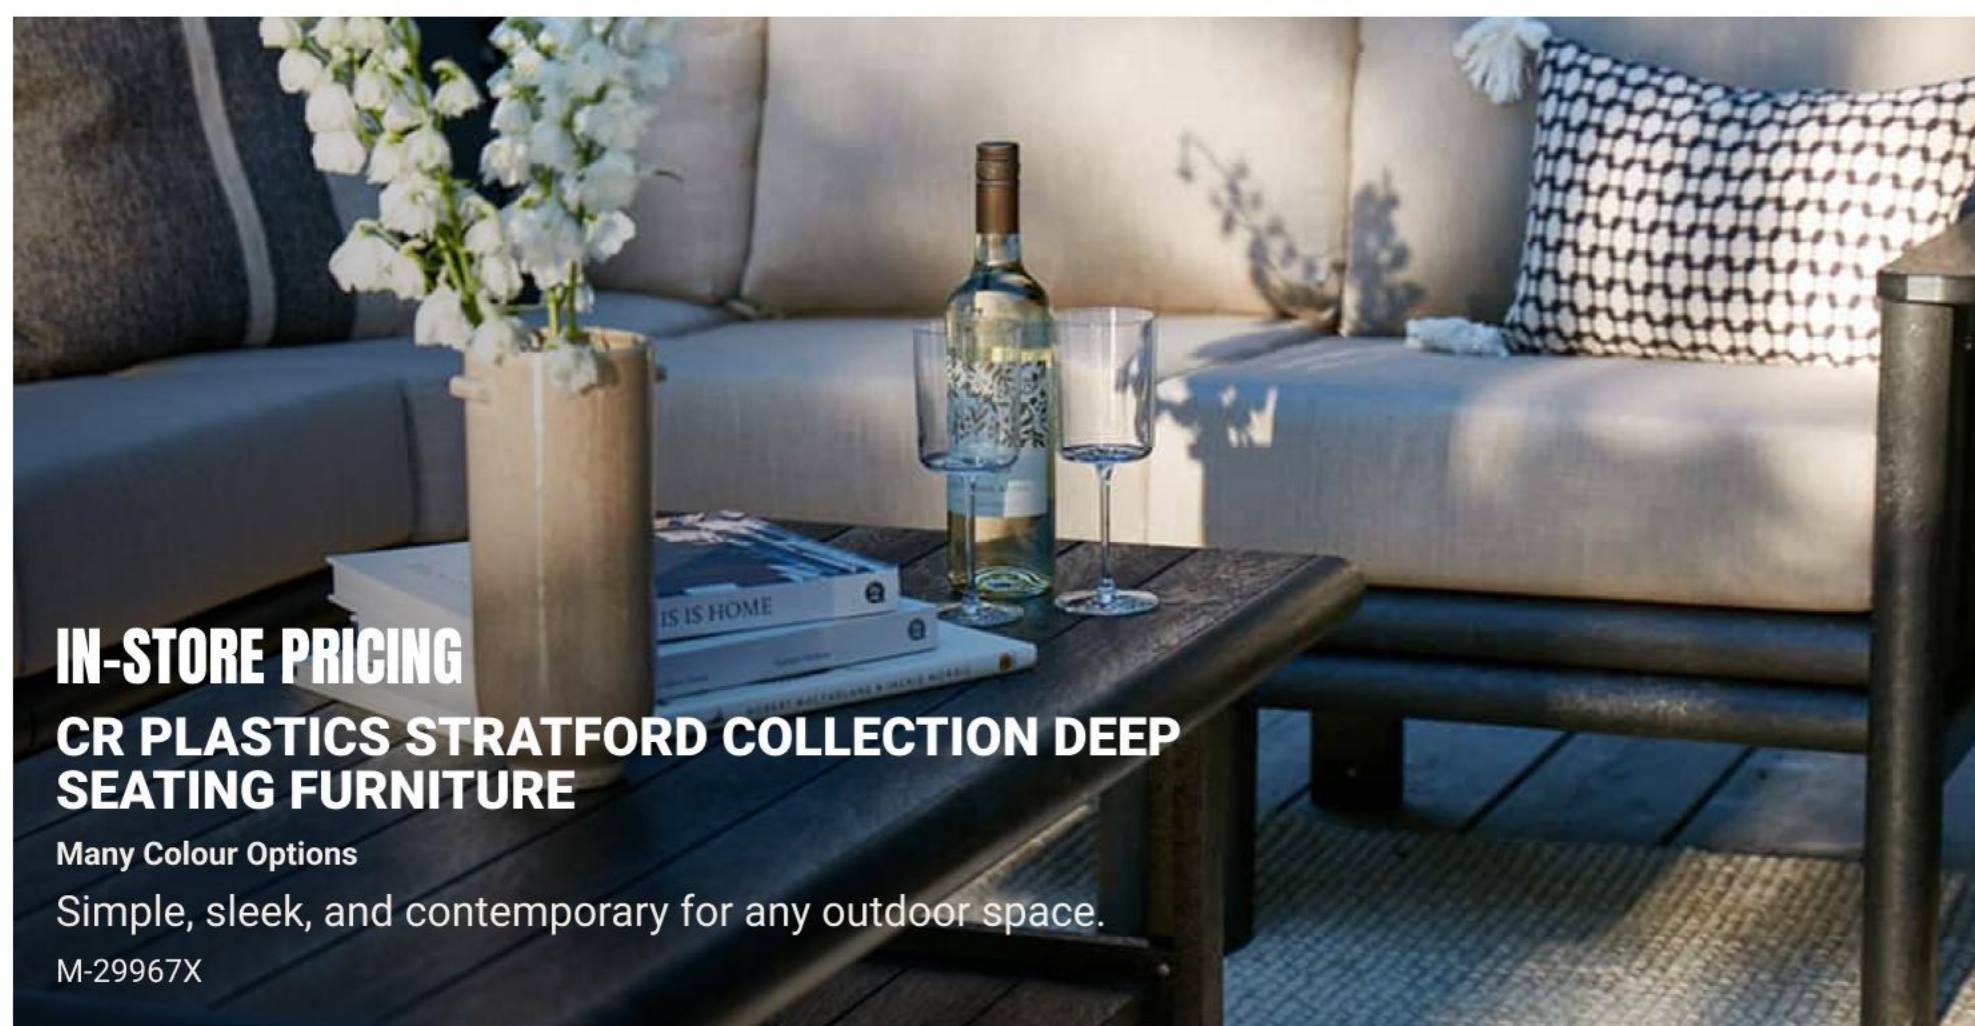

**IN-STORE PRICING**

**CR PLASTICS PUB HEIGHT SMALL TABLE**

Many Colour Options

117266x/T07x

**IN-STORE PRICING**  
**CR PLASTICS STRATFORD COLLECTION DEEP SEATING FURNITURE**  
 Many Colour Options  
 Simple, sleek, and contemporary for any outdoor space.  
 M-29967X