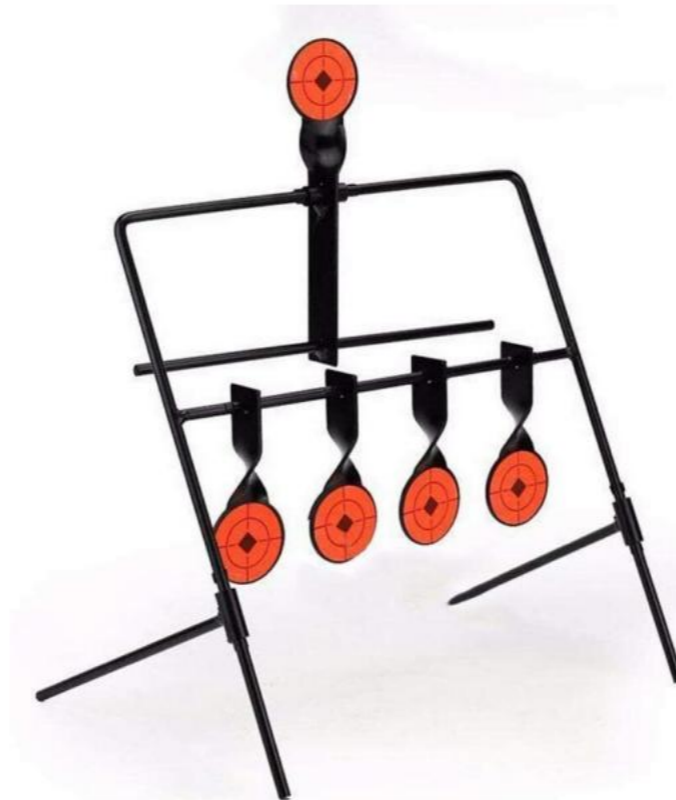

SAVE $15

$24.99 ~~$39.99~~

BELL SWINGING TARGET .22CAL

4 Models

82881/GHH-ST5