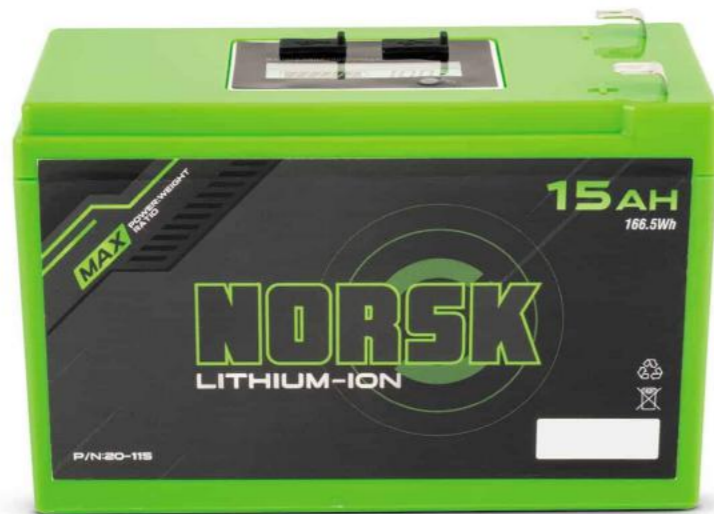

HUMMINBIRD LITHIUM 15 AMP BATTERY

Incl. Charger

Dual USB Ports: Keep electronics charged., Battery Level Indicator.

109569/770032-1