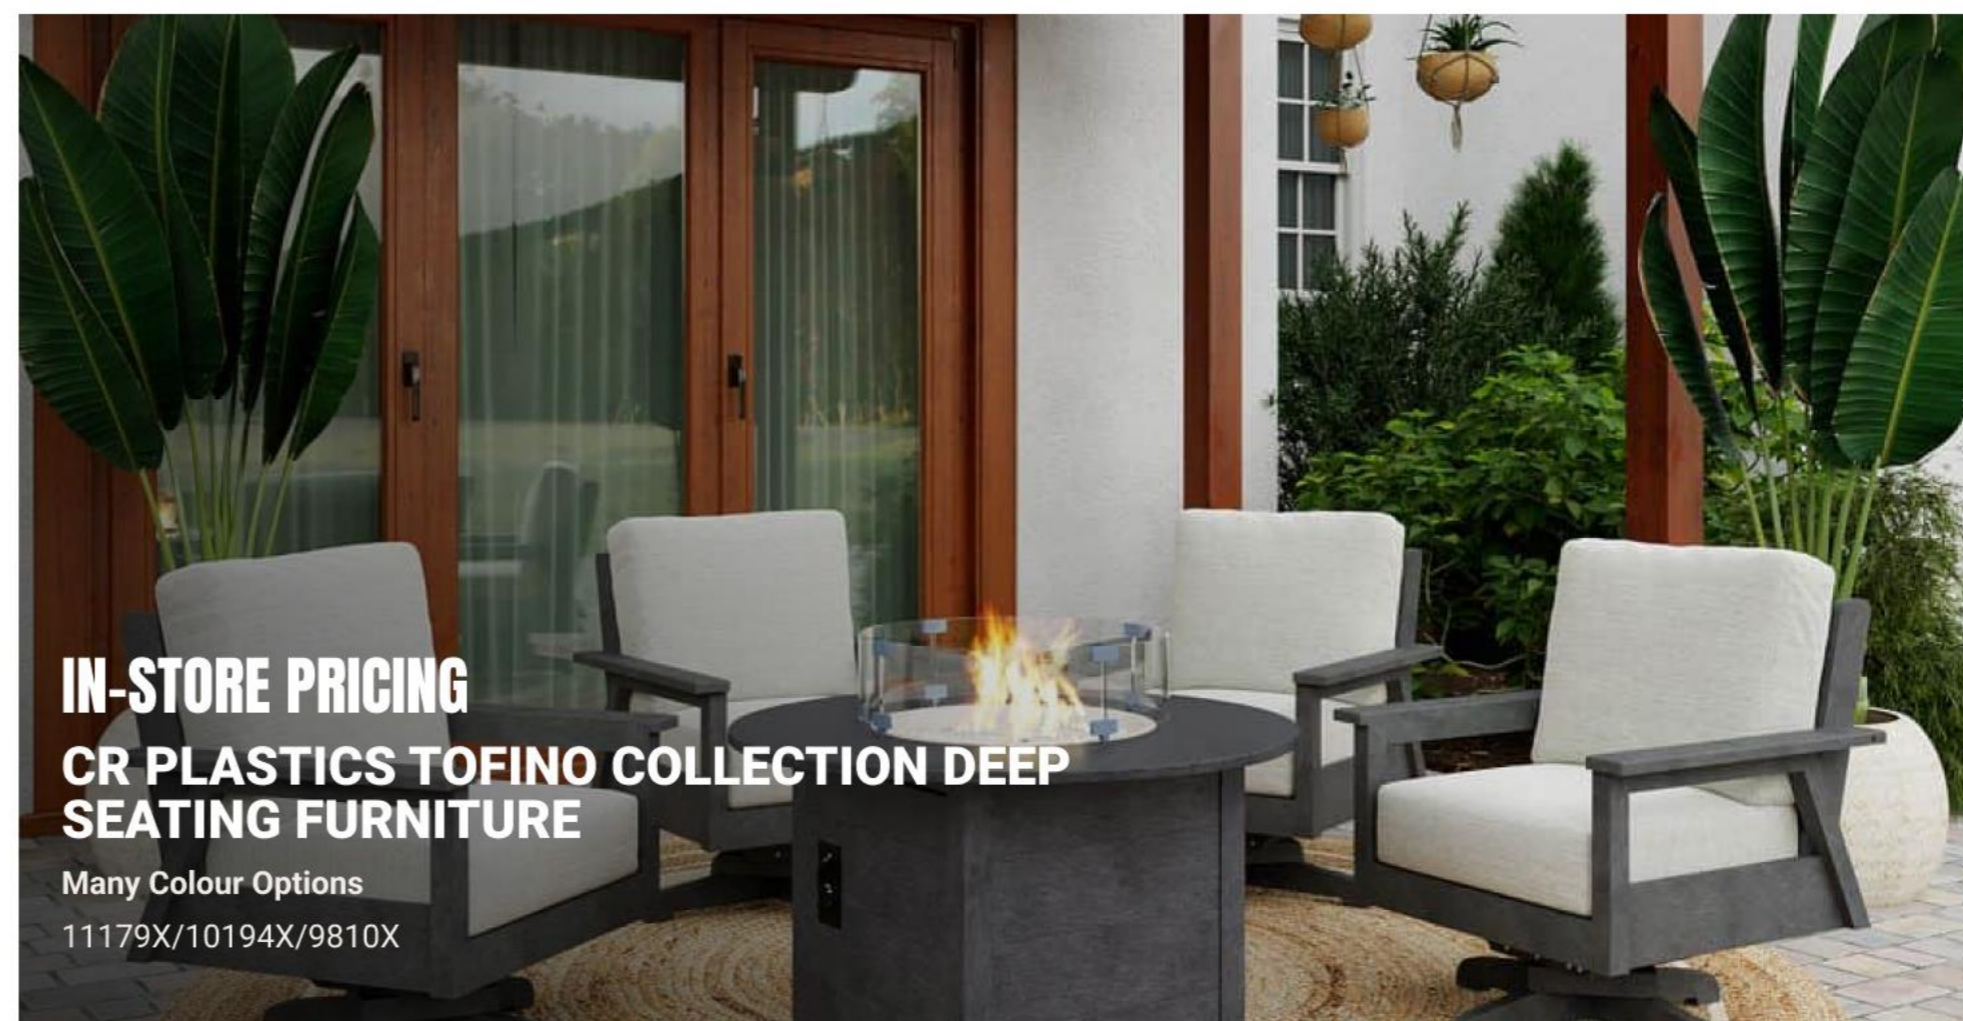

IN-STORE PRICING

CR PLASTICS TOFINO COLLECTION DEEP SEATING FURNITURE

Many Colour Options

11179X/10194X/9810X

IN-STORE PRICING

CR PLASTICS MODERN ADIRONDACK CHAIR

Many Colour Options

Depth: 34.5", Width: 30", Height: 41", Seat Height: 16.3", Weight: 50lbs

100557/C06x